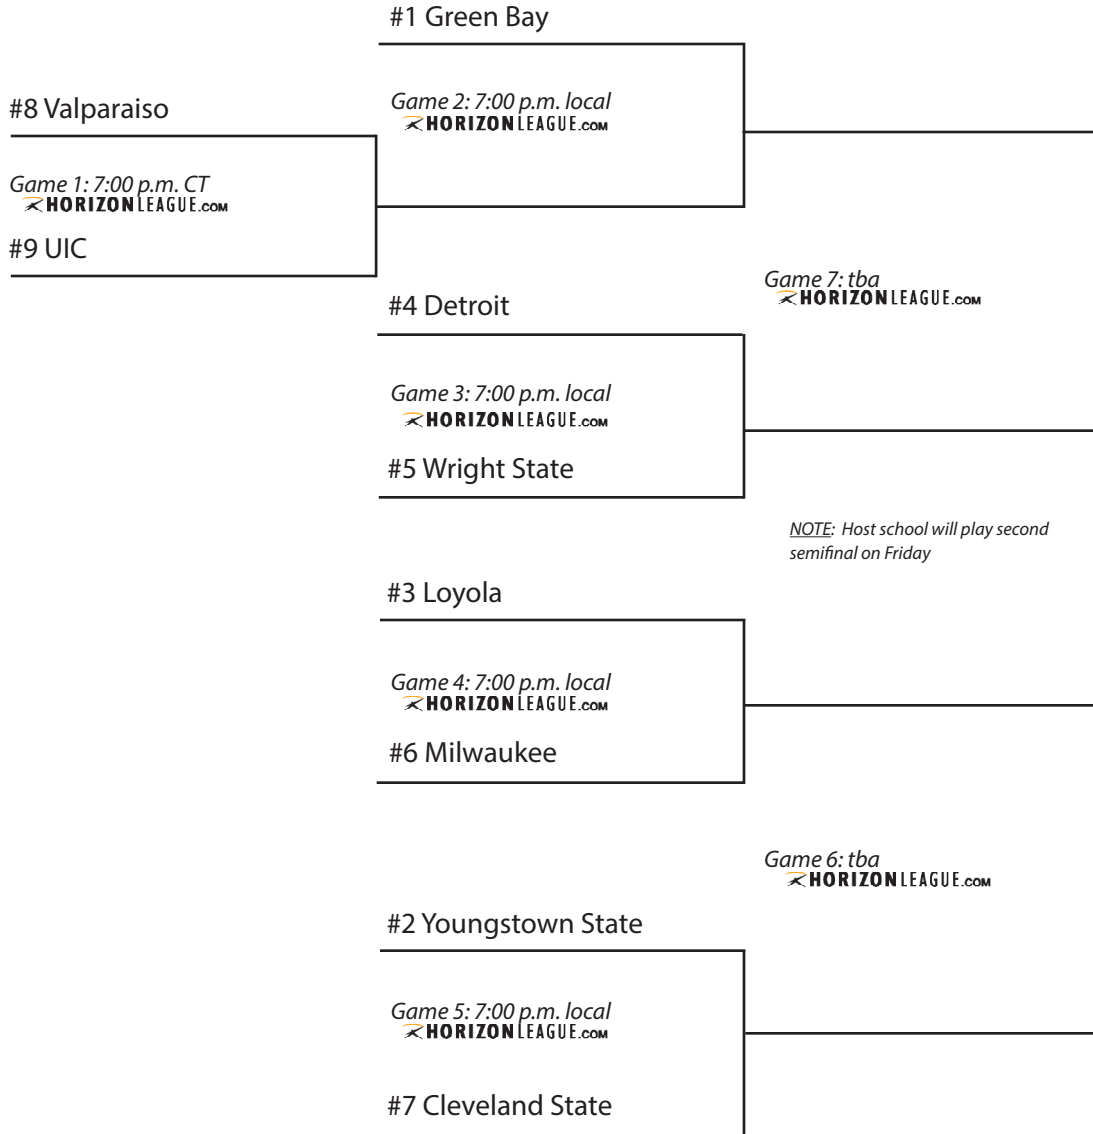

2013 Horizon League Women's Basketball Championship Bracket (March 11, 13, 15, 17)

First Round
Mon., March 11
(8 seed hosts)

Quarterfinals
Wed., March 13
(1, 2, 3, 4 seeds host)

Semifinals
Fri., March 15
(Highest remaining seed hosts)

Championship
Sun., March 17
(Highest remaining seed host)

Final Regular-Season League Standings w/ seeds	
1. Green Bay	16-0
2. Youngstown State	11-5
3. Loyola	10-6
4. Detroit	9-7
5. Wright State	6-10
6. Milwaukee	5-11
7. Cleveland State	5-11
8. Valparaiso	5-11
9. UIC	5-11