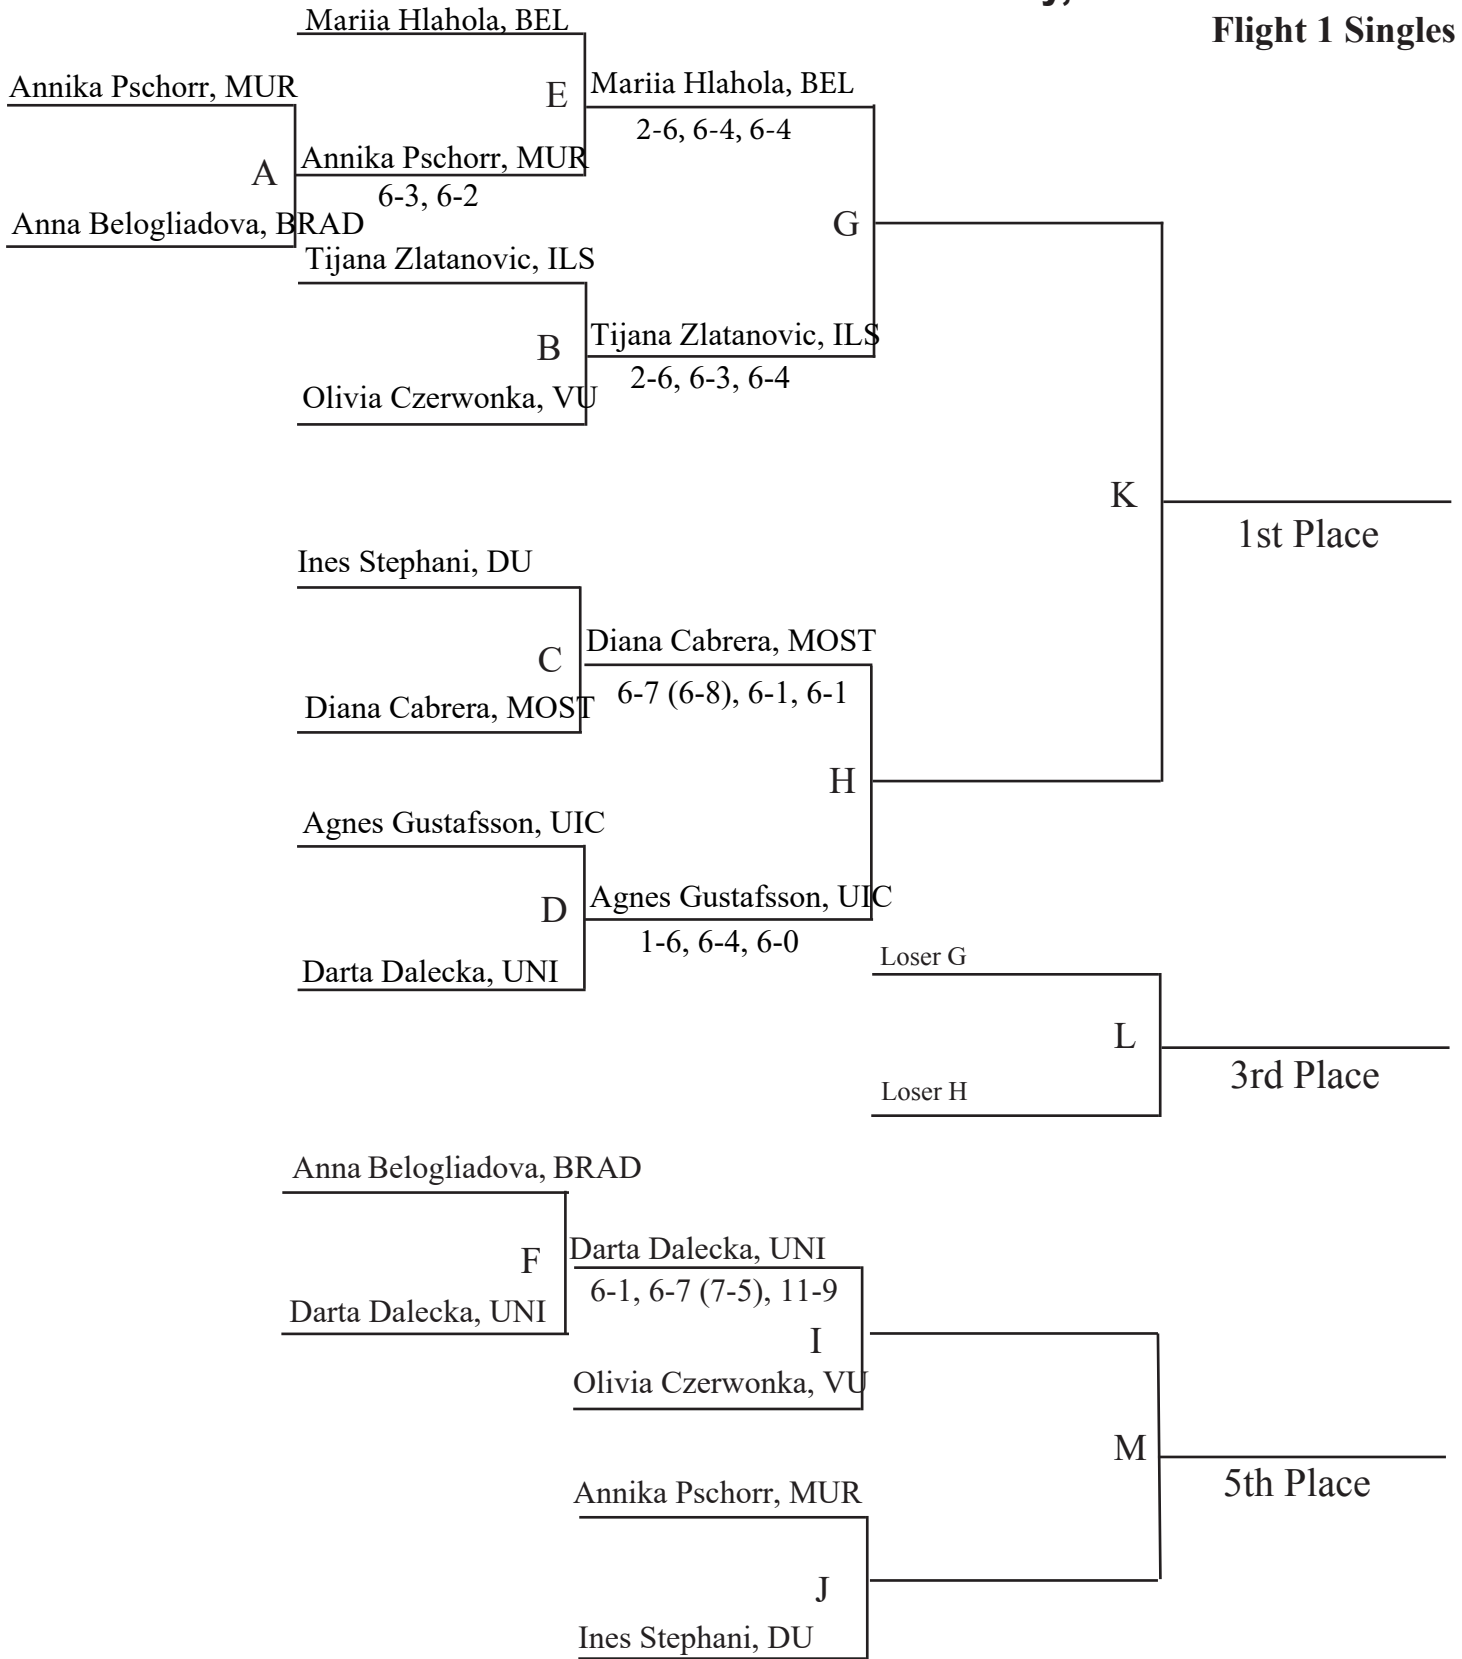

# MVC Women's Tennis Individual Championship

Oct. 7-9, 2022

Missouri State University, host

Flight 1 Singles

# MVC Women's Tennis Individual Championship

Oct. 7-9, 2022

Missouri State University, host

Flight 2 Singles