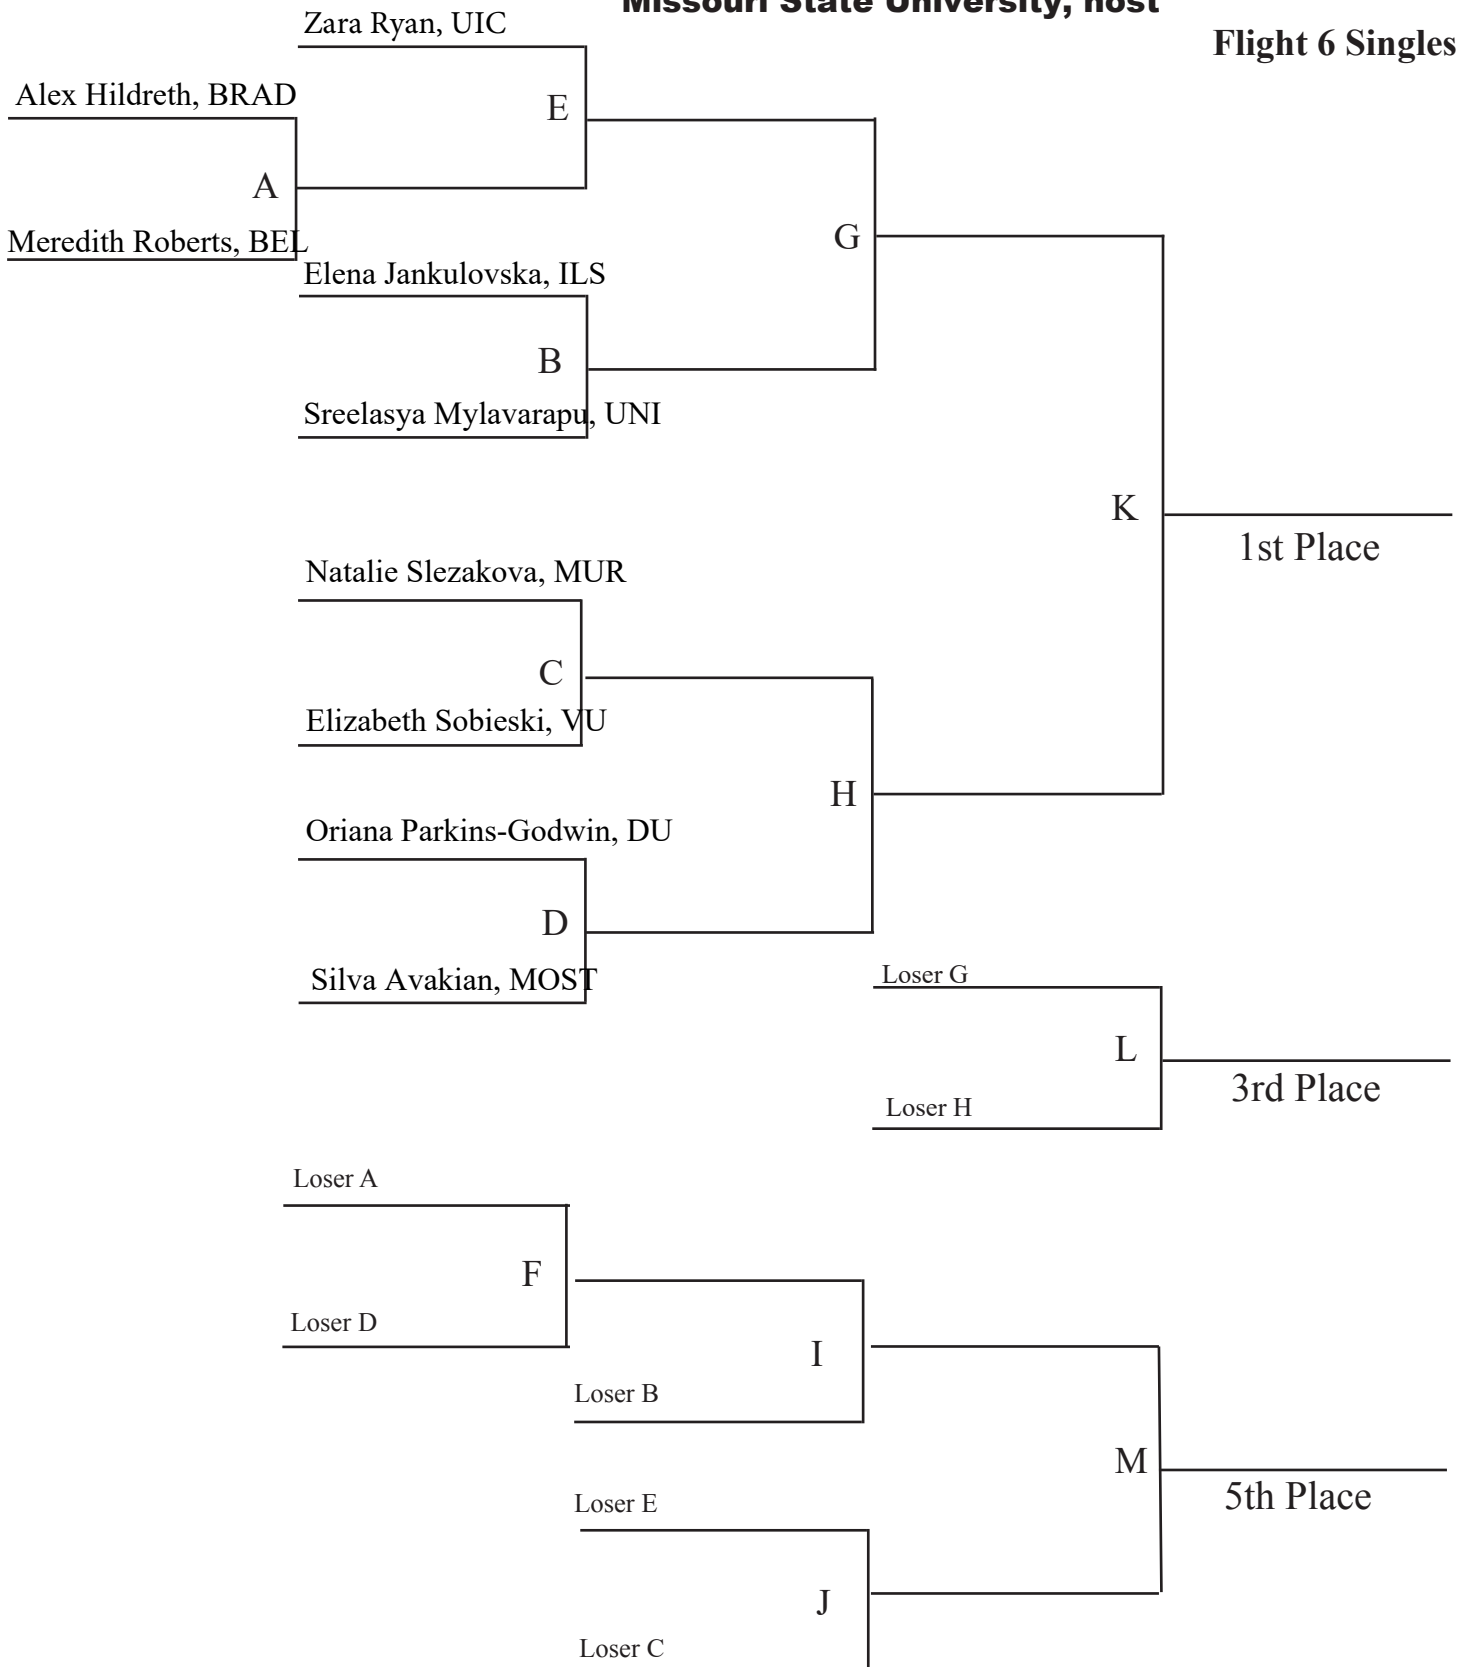

MVC Women's Tennis Individual Championship

Oct. 7-9, 2022

Missouri State University, host

Flight 6 Singles