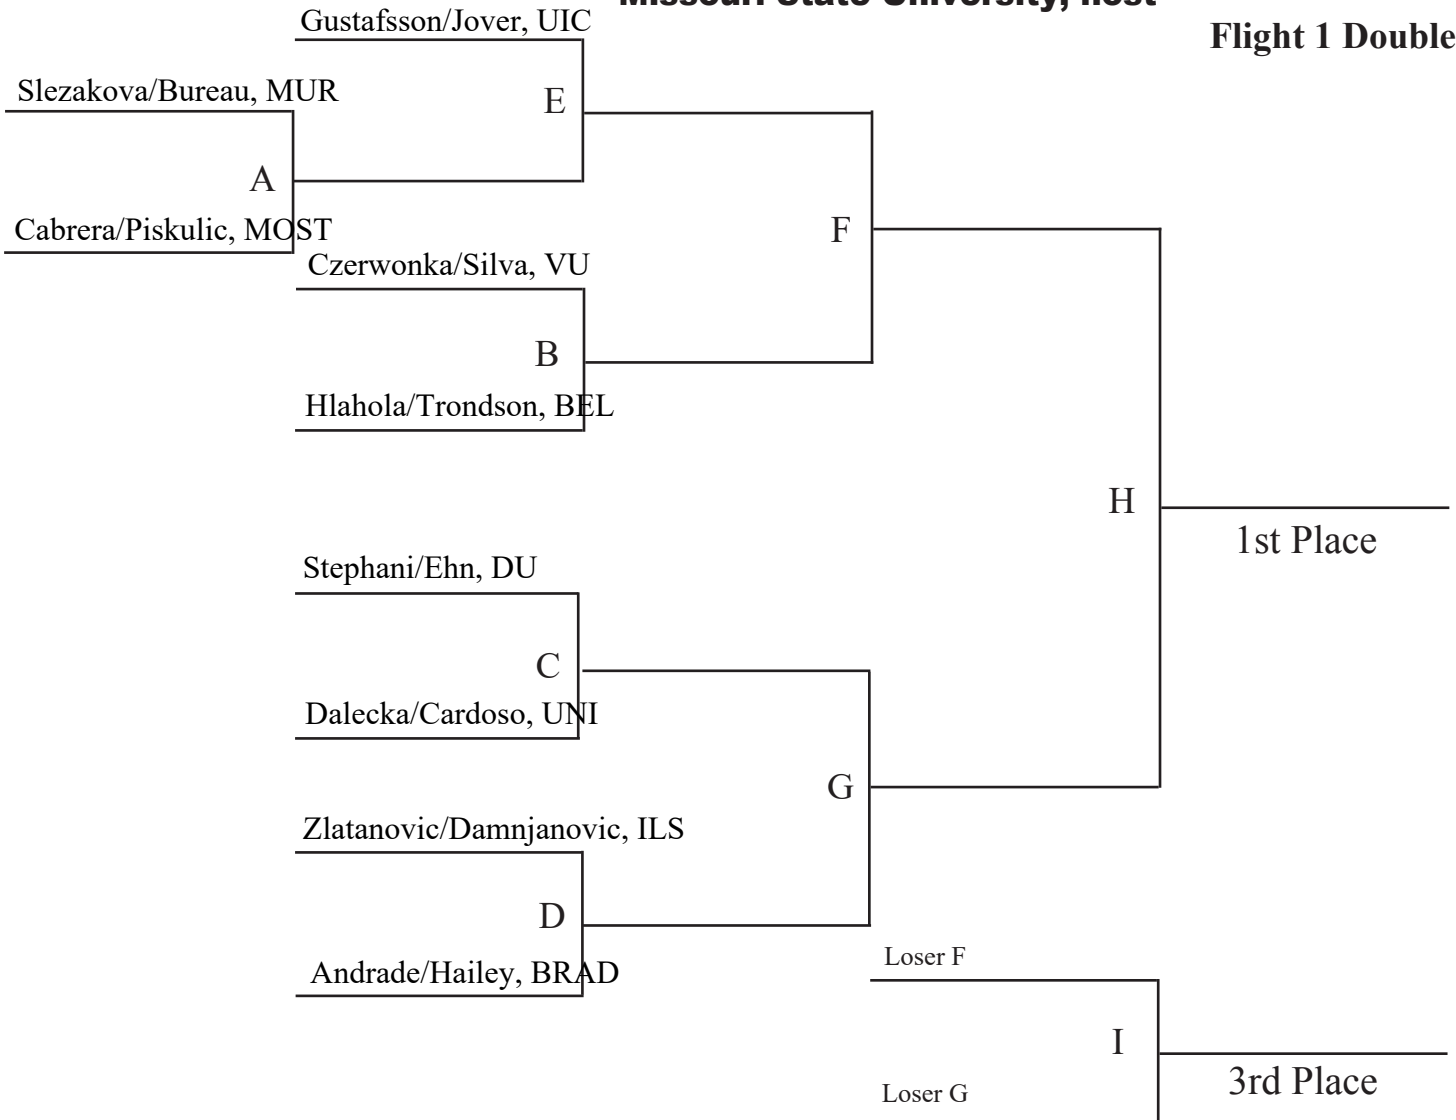

MVC Women's Tennis Individual Championship

Oct. 7-9, 2022

Missouri State University, host

Flight 1 Doubles