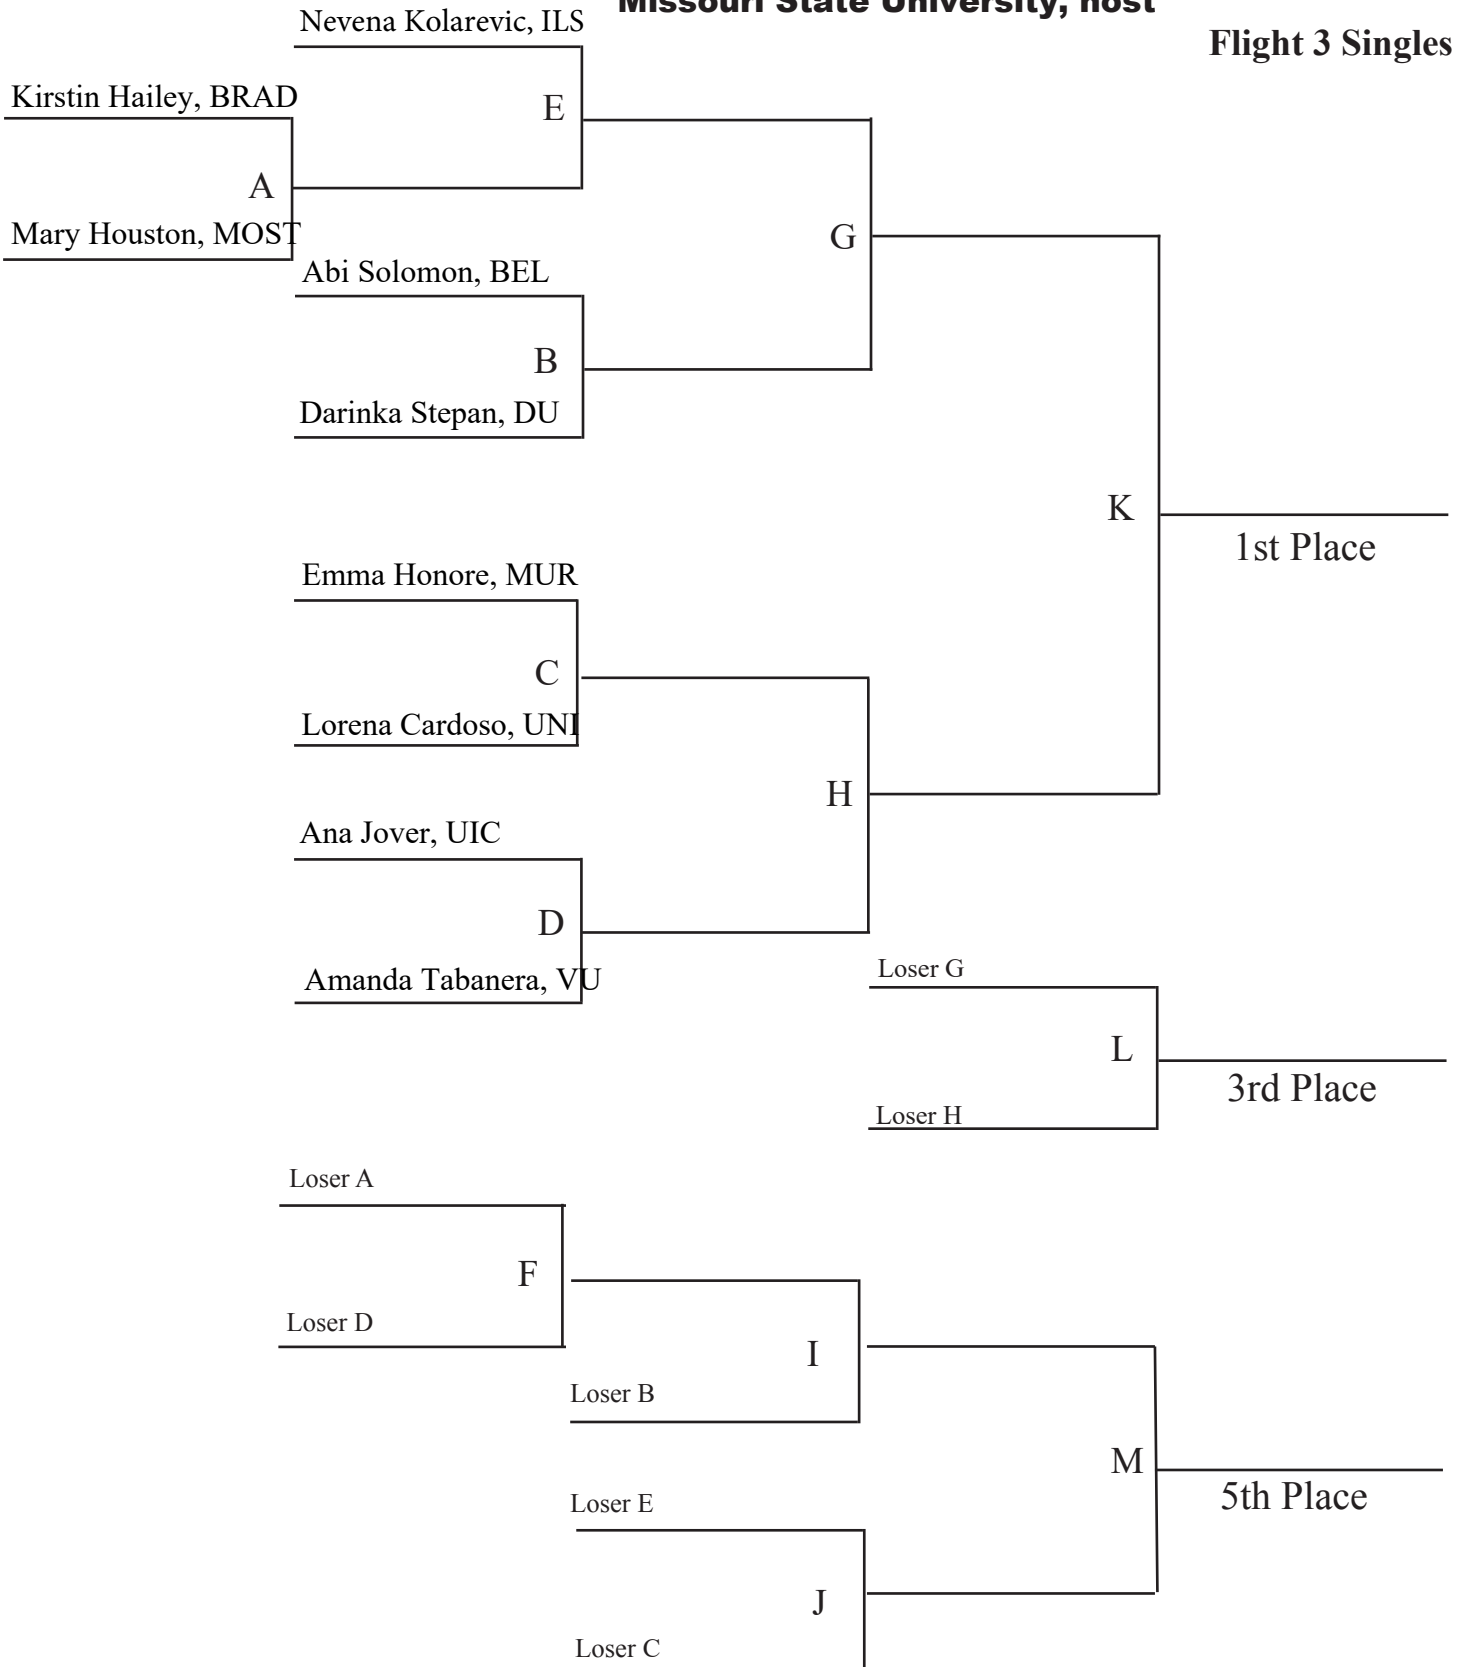

# MVC Women's Tennis Individual Championship

Oct. 7-9, 2022

Missouri State University, host

Flight 1 Singles

# MVC Women's Tennis Individual Championship

Oct. 7-9, 2022

Missouri State University, host

Flight 2 Singles

# MVC Women's Tennis Individual Championship

Oct. 7-9, 2022

Missouri State University, host

Flight 3 Singles