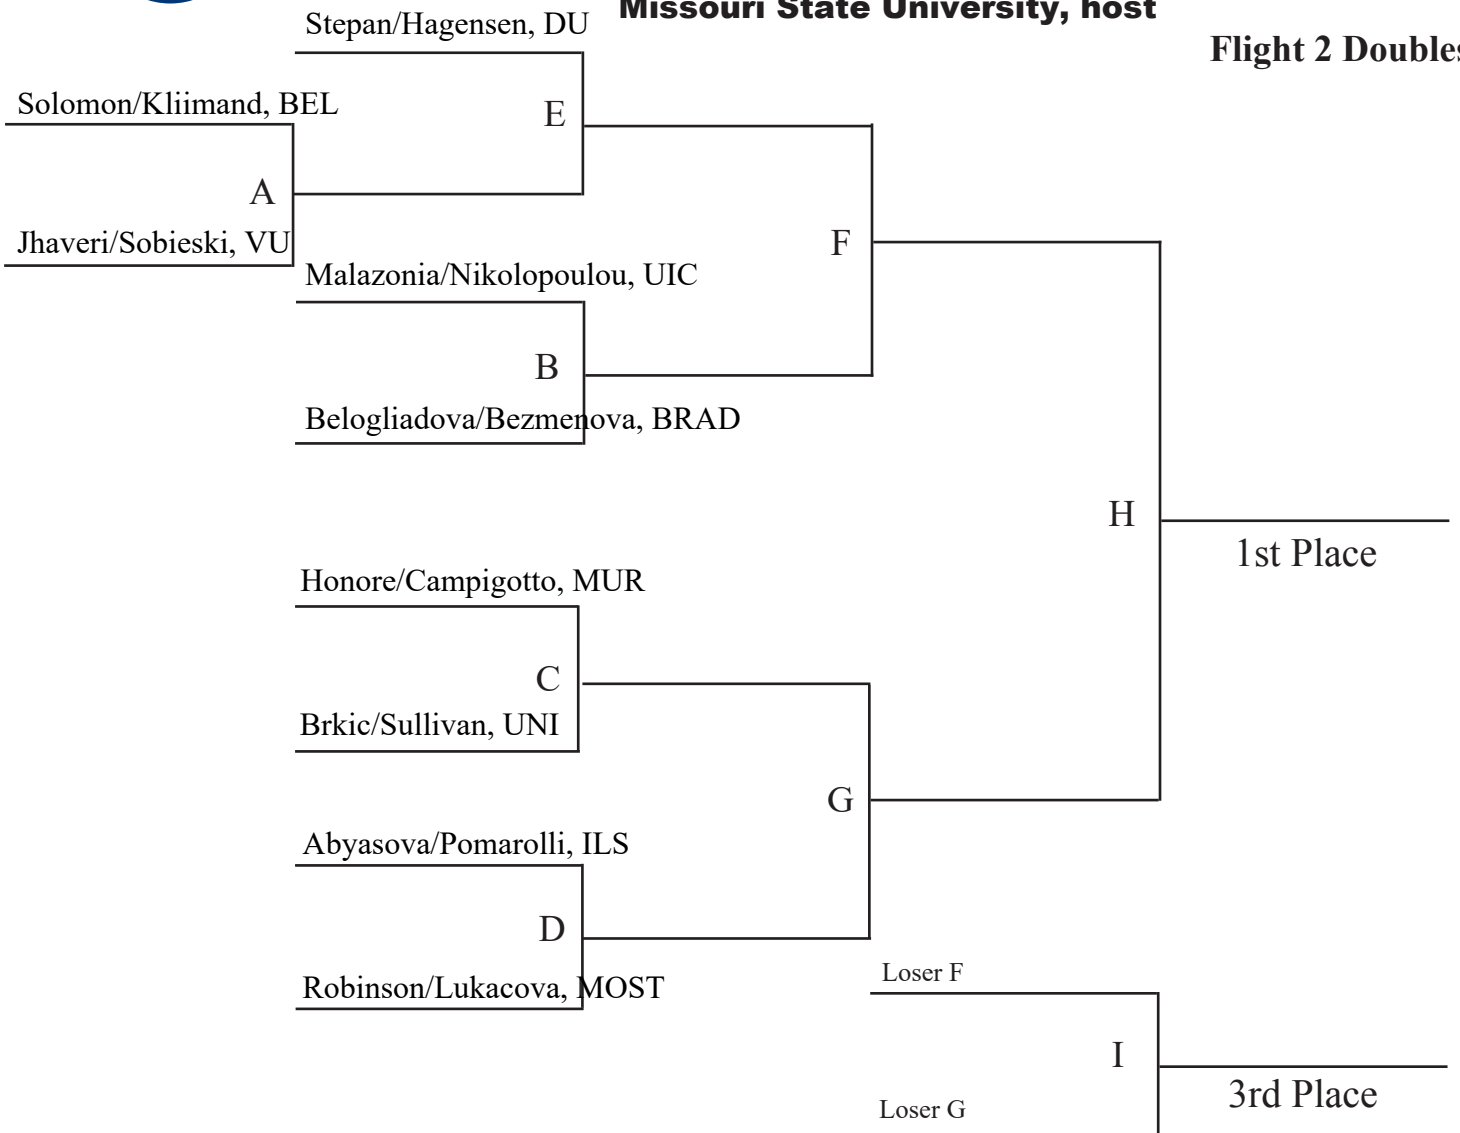

# MVC Women's Tennis Individual Championship

Oct. 7-9, 2022

Missouri State University, host

Flight 7 Singles

# MVC Women's Tennis Individual Championship

Oct. 7-9, 2022

Missouri State University, host

Flight 1 Doubles

# MVC Women's Tennis Individual Championship

Oct. 7-9, 2022

Missouri State University, host

Flight 2 Doubles