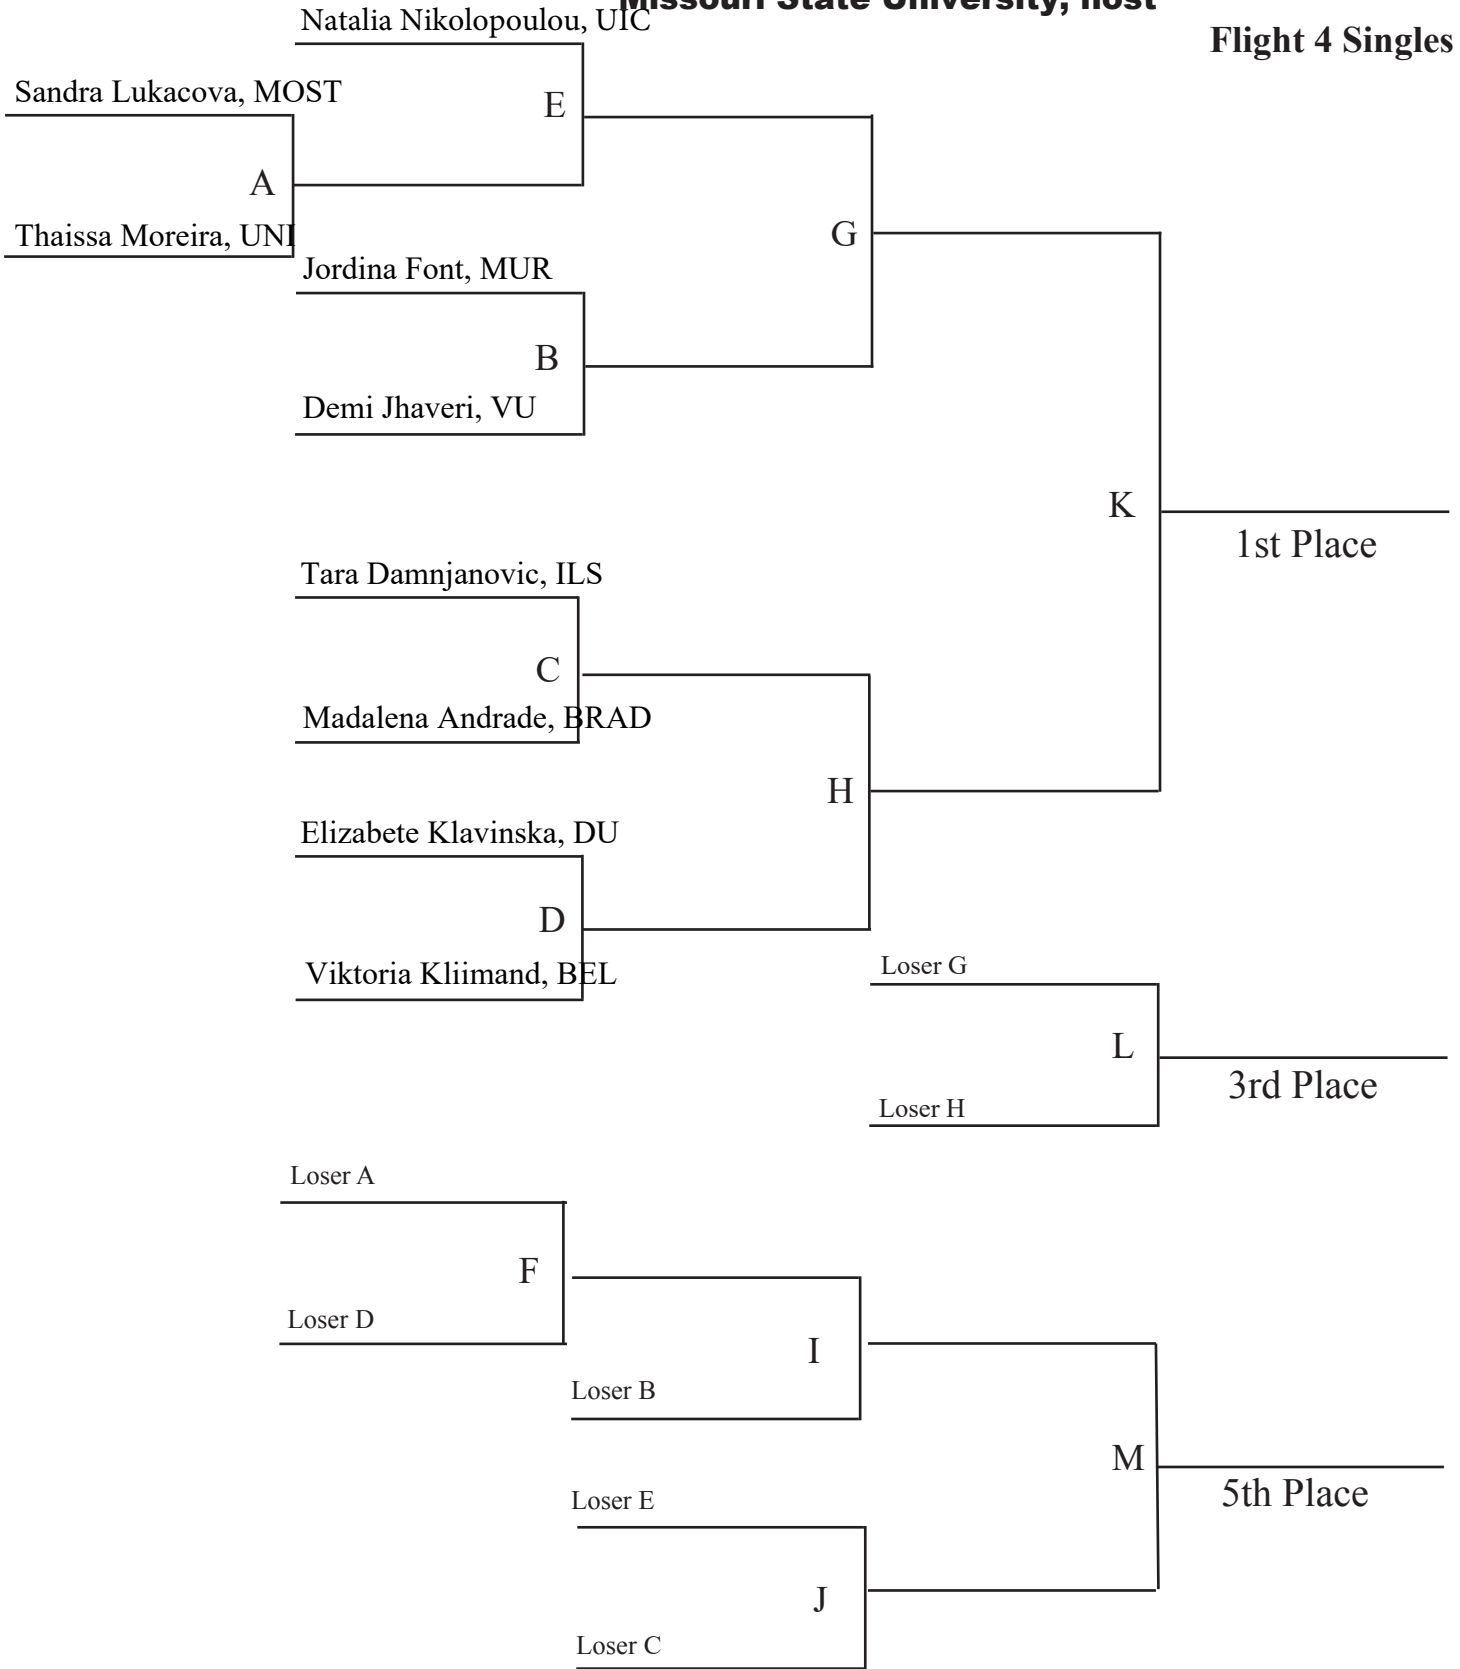

MVC Women's Tennis Individual Championship

Oct. 7-9, 2022

Missouri State University, host

Flight 4 Singles