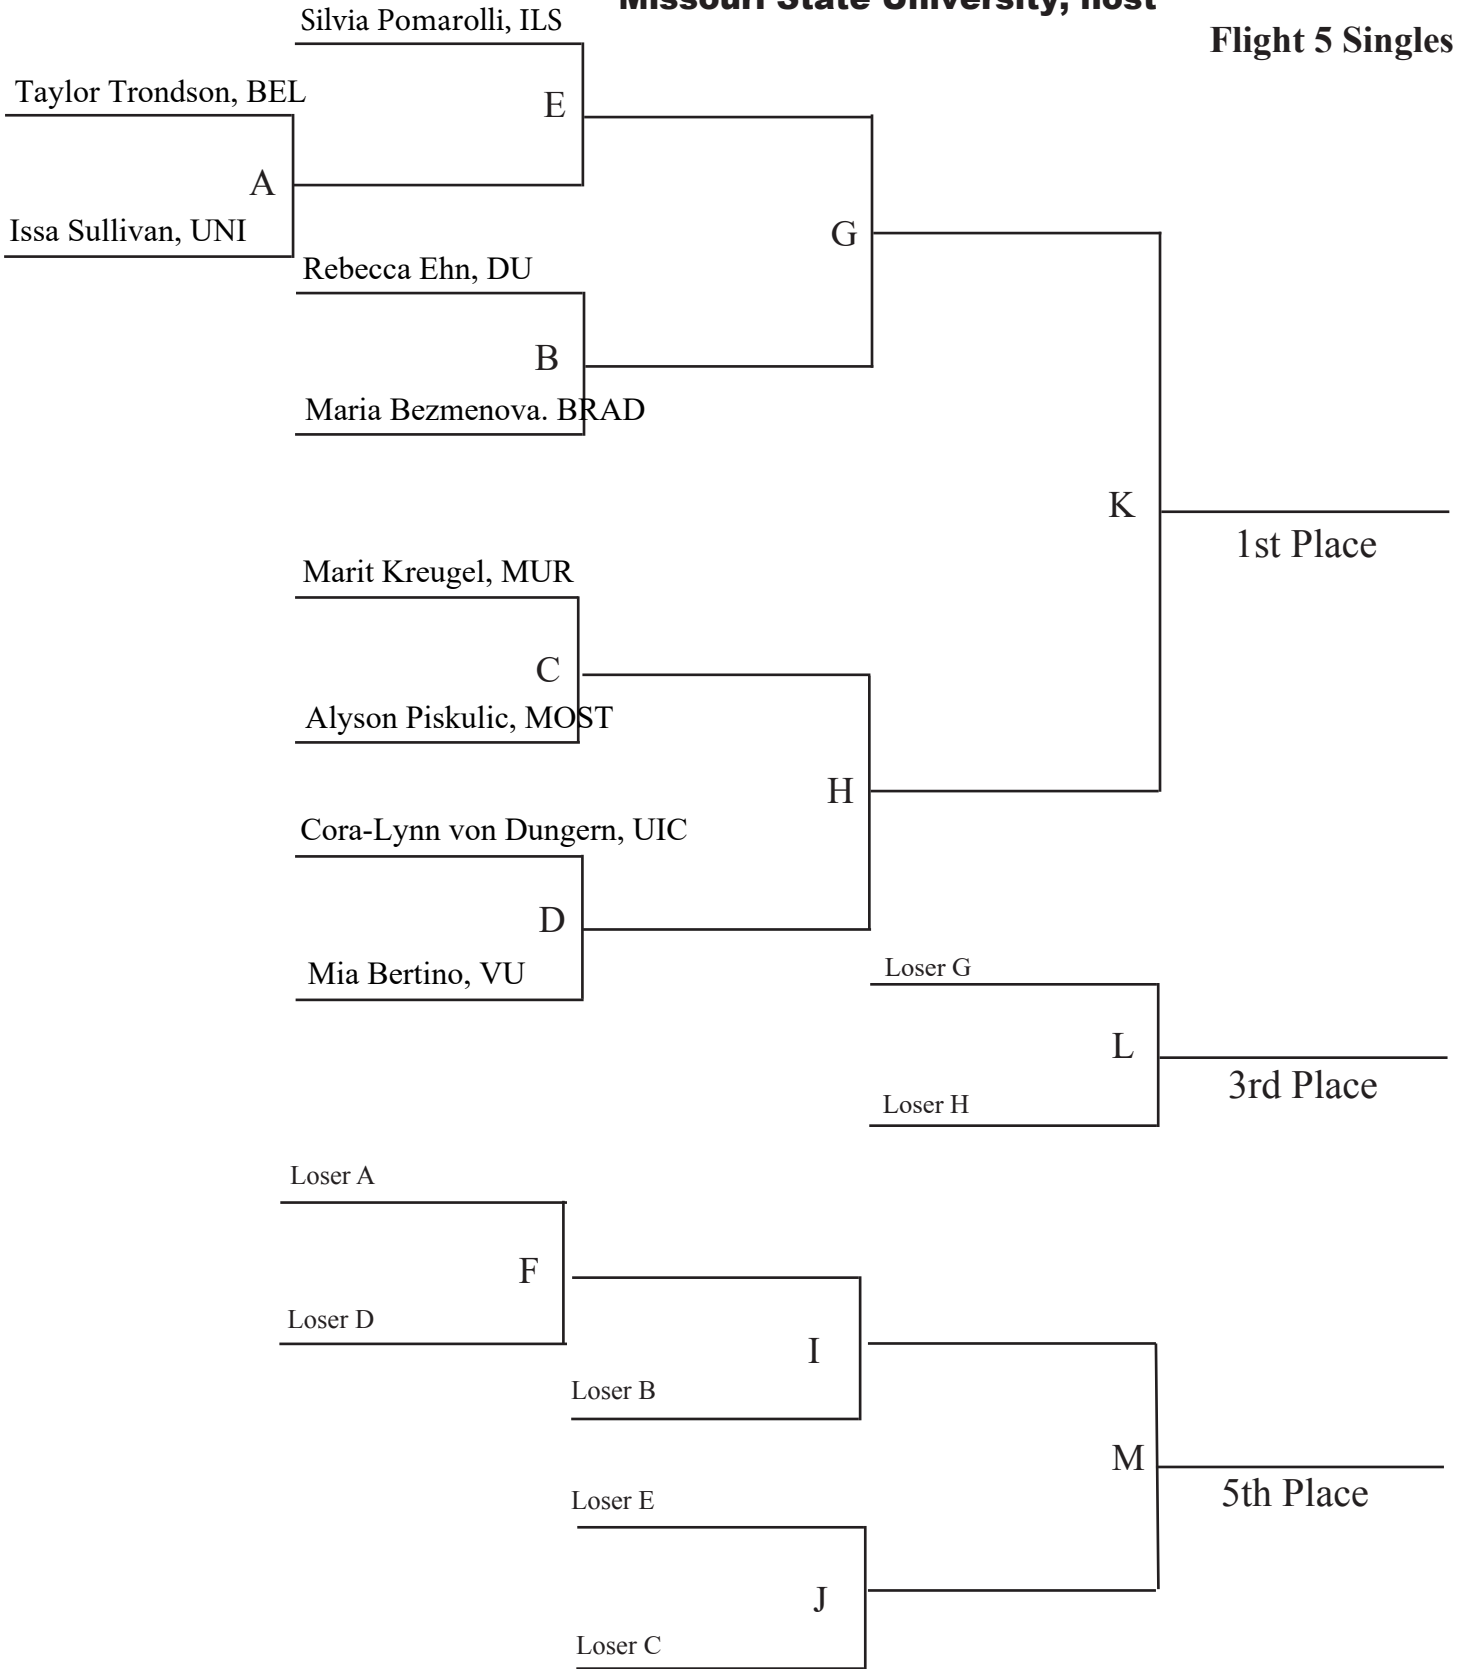

MVC Women's Tennis Individual Championship

Oct. 7-9, 2022

Missouri State University, host

Flight 5 Singles