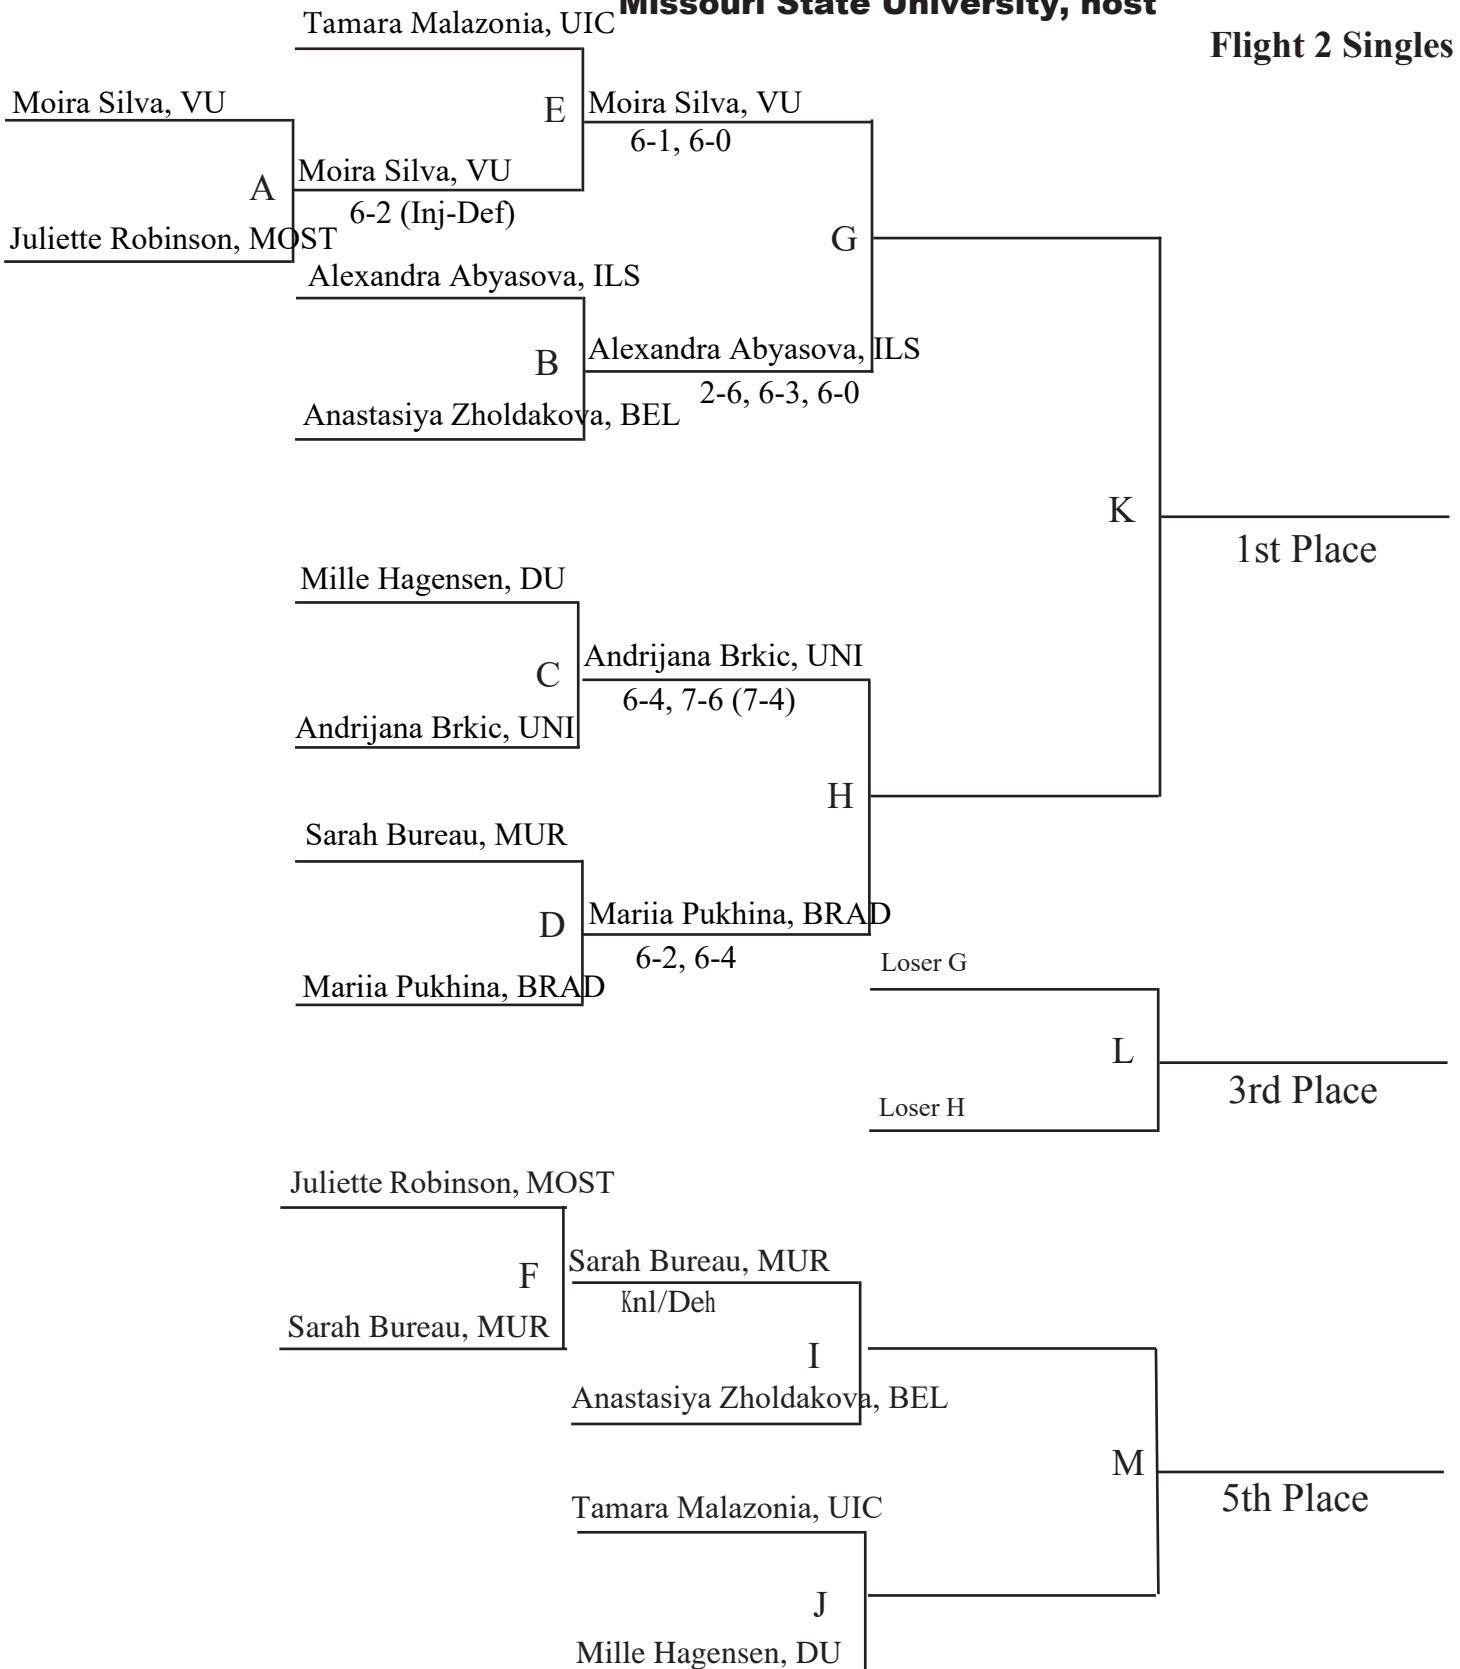

# MVC Women's Tennis Individual Championship

Oct. 7-9, 2022

Missouri State University, host

Flight 1 Singles

# MVC Women's Tennis Individual Championship

Oct. 7-9, 2022

Missouri State University, host

Flight 2 Singles