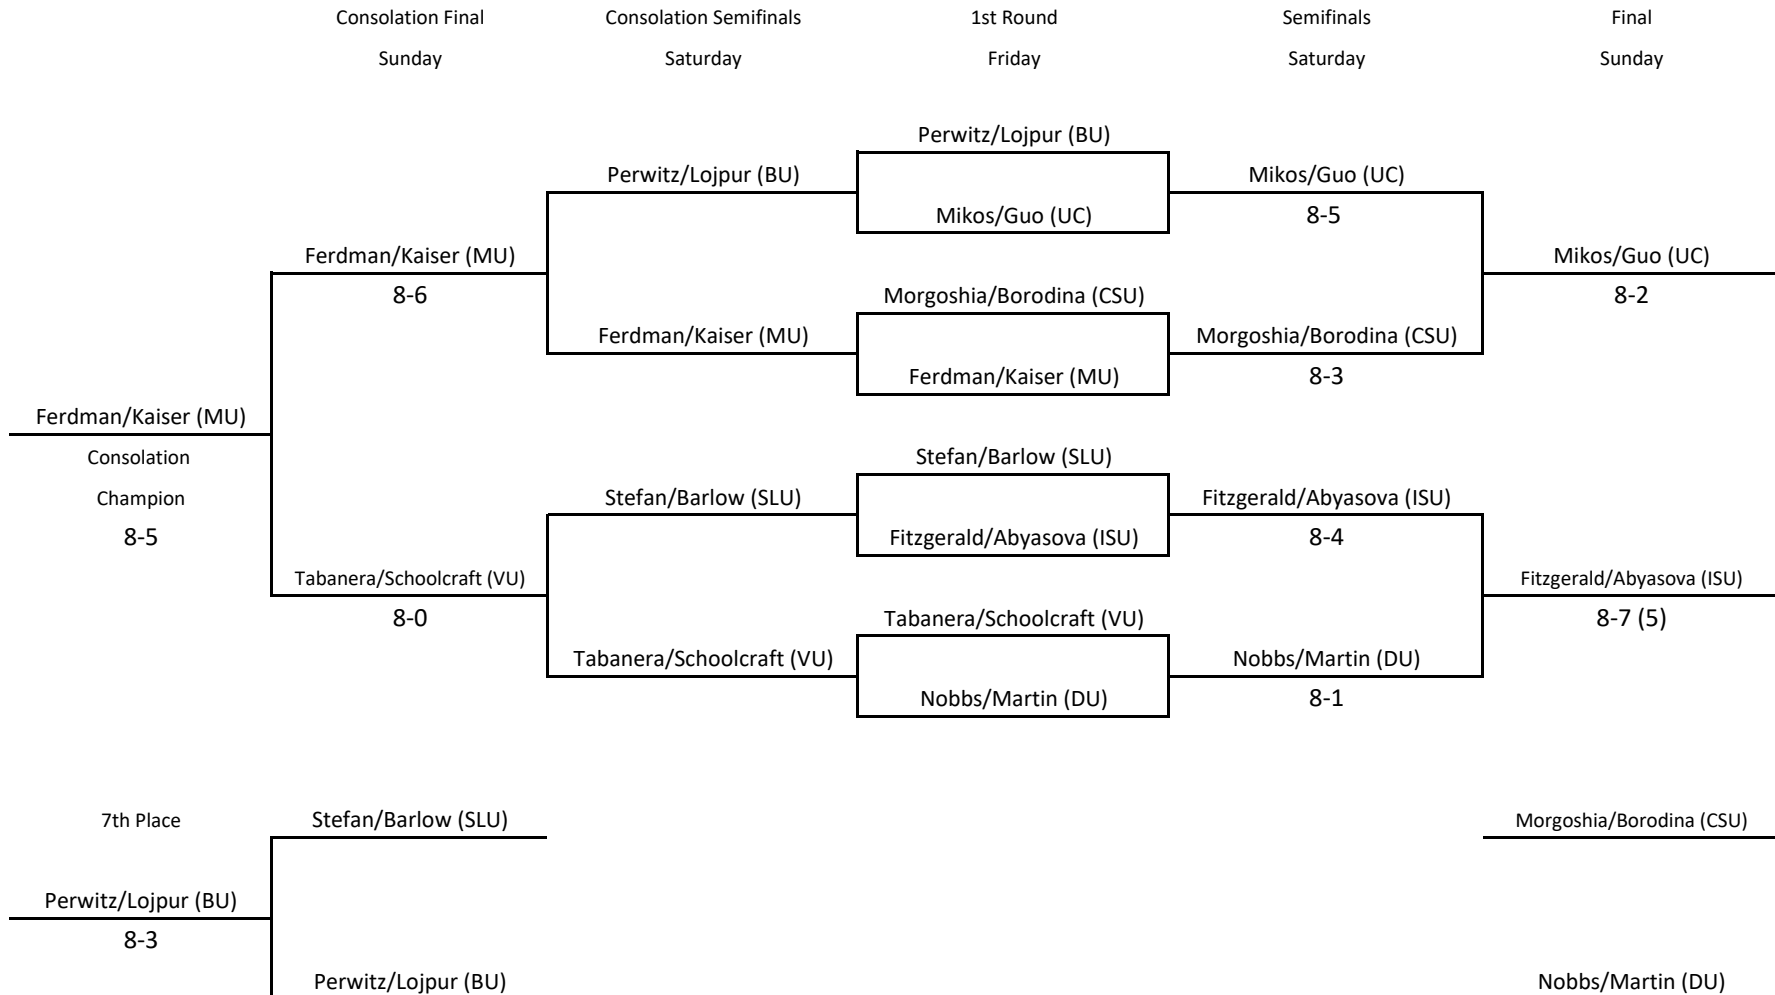

Consolation Final	Consolation Semifinals	1st Round	Semifinals	Final
Sunday	Saturday	Friday	Saturday	Sunday

REDBIRD INVITATIONAL - Doubles Flight # 1

Antonijevic/Kizelbasheva (DU)

Champion

8-7 (5)

3rd Place

Maletin/Hailey (BU)

8-6

REDBIRD INVITATIONAL - Doubles Flight # 2

Hesham/Mintusova (SLU)

Champion

8-4

3rd Place

Damnjanovic/Abreu (ISU)

8--0

REDBIRD INVITATIONAL - Doubles Flight # 3

Fitzgerald/Abyasova (ISU)

Champion

8-5

3rd Place

Nobbs/Martin (DU)

REDBIRD INVITATIONAL - Doubles Flight # 4