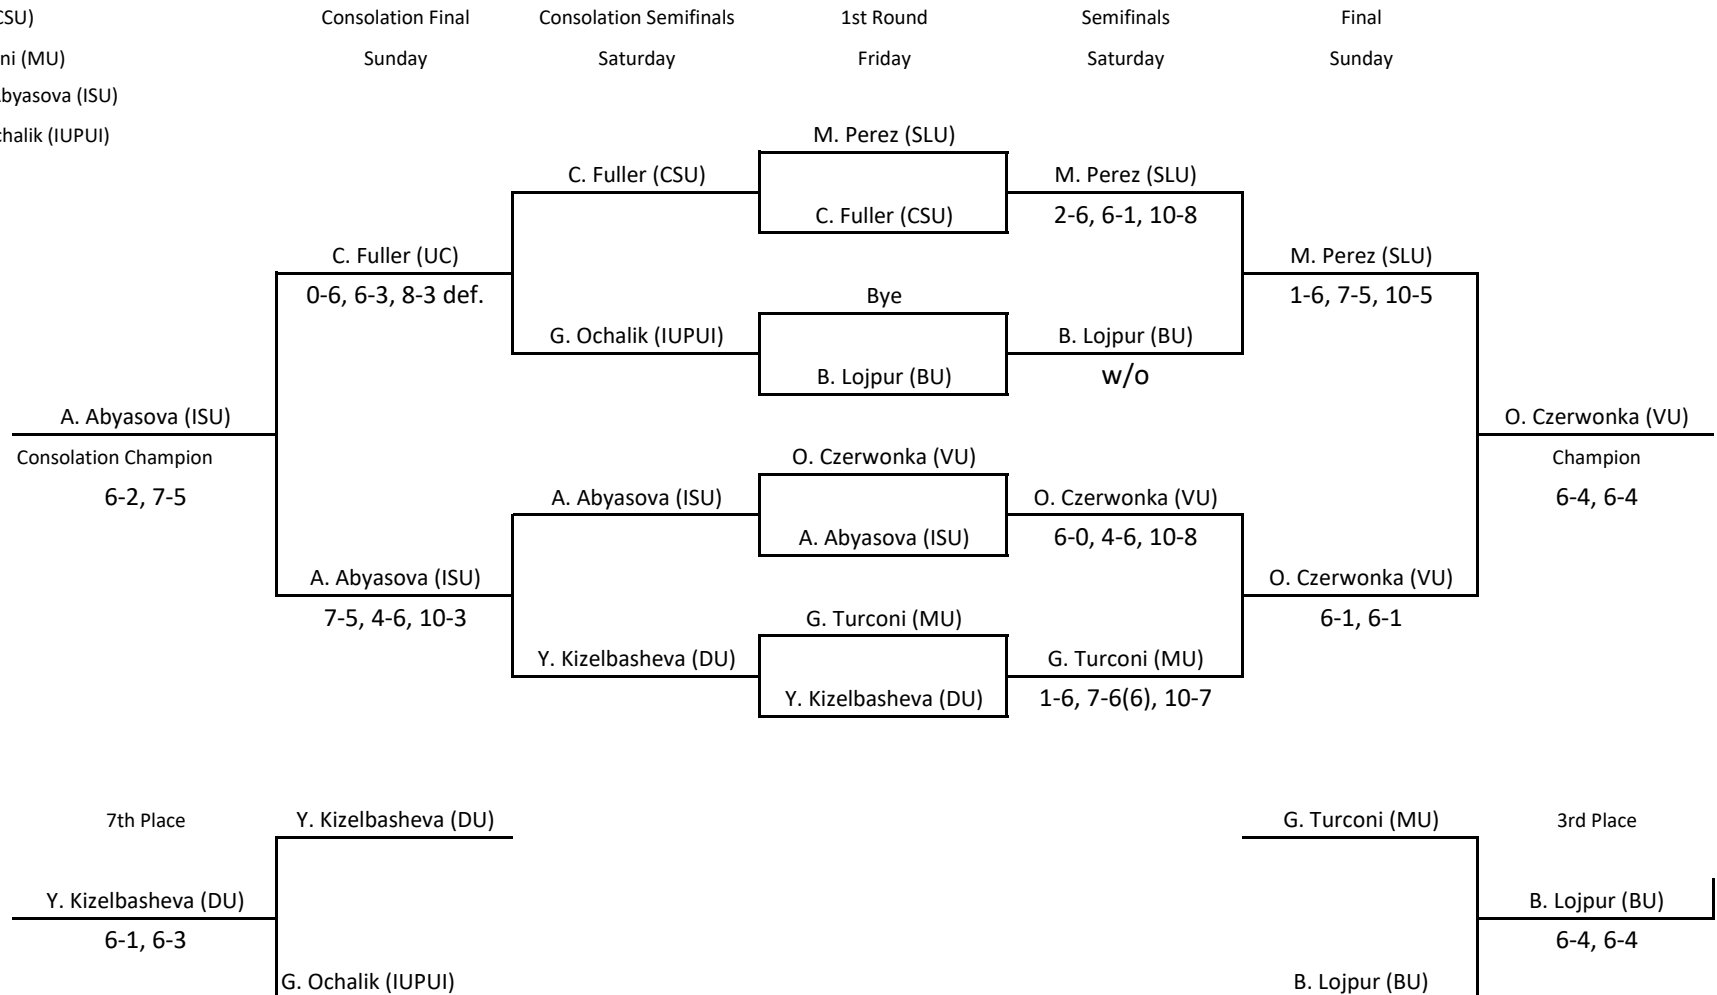

REDBIRD INVITATIONAL - Singles Flight # 2

Players

- Mariona Perez (SLU)
- Yuliya Kizelbasheva (DU)
- Olivia Czerwonka (VU)
- Bozana Lojpur (BU)
- Cali Fuller (CSU)
- Giulia Turconi (MU)
- Alexandra Abyasova (ISU)
- Gabrielle Ochalik (IUPUI)