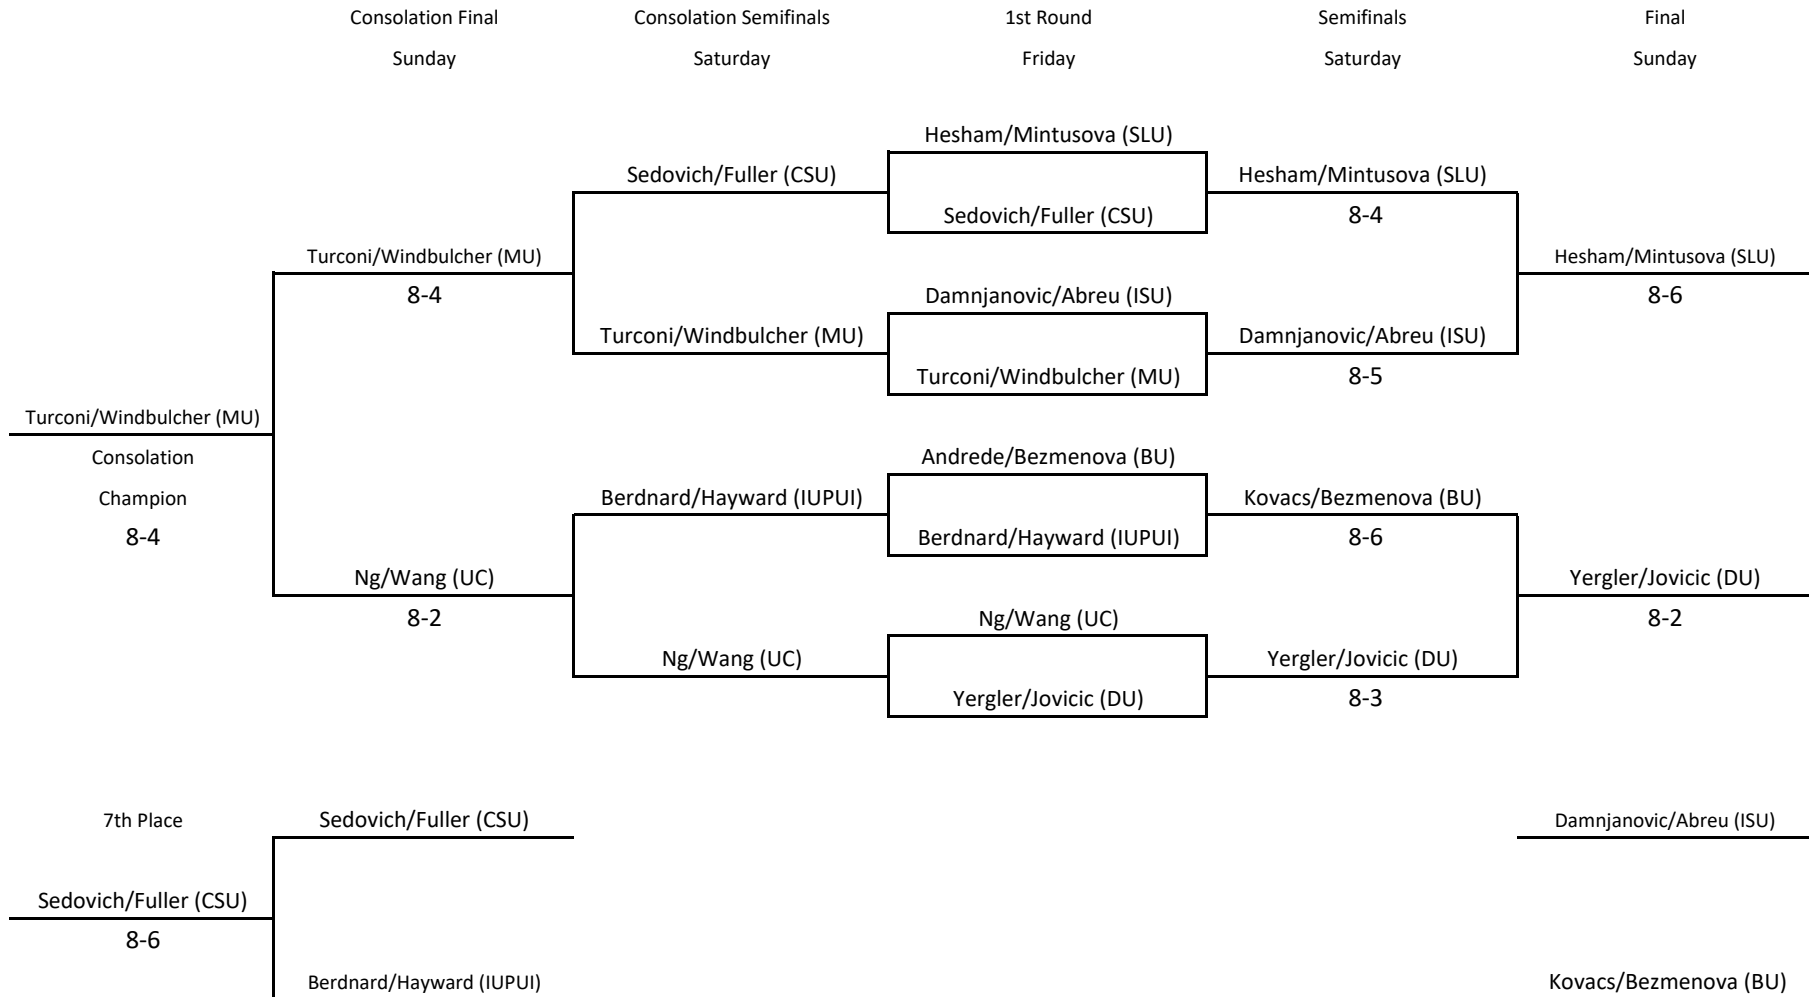

REDBIRD INVITATIONAL - Singles Flight # 8

Players

- Isabella Schoolcraft (VU)
- Sarah Badawi (MU)
- Katarina Dukic (CSU)
- Nina Marjanovic (BU)
- Chloe Tsang (UC)
- Nicole Hopman (MU)
- Naval Cheema (SLU)
- Samantha Hayward (IUPUI)

Consolation Final	Consolation Semifinals	1st Round	Semifinals	Final
Sunday	Saturday	Friday	Saturday	Sunday

REDBIRD INVITATIONAL - Doubles Flight # 1

Antonijevic/Kizelbasheva (DU)

Champion

8-7 (5)

3rd Place

Maletin/Hailey (BU)

8-6

REDBIRD INVITATIONAL - Doubles Flight # 2

Hesham/Mintusova (SLU)

Champion

8-4

3rd Place

Damnjanovic/Abreu (ISU)

8--0

REDBIRD INVITATIONAL - Doubles Flight # 3

Fitzgerald/Abyasova (ISU)

Champion

8-5

3rd Place

Nobbs/Martin (DU)

REDBIRD INVITATIONAL - Doubles Flight # 4