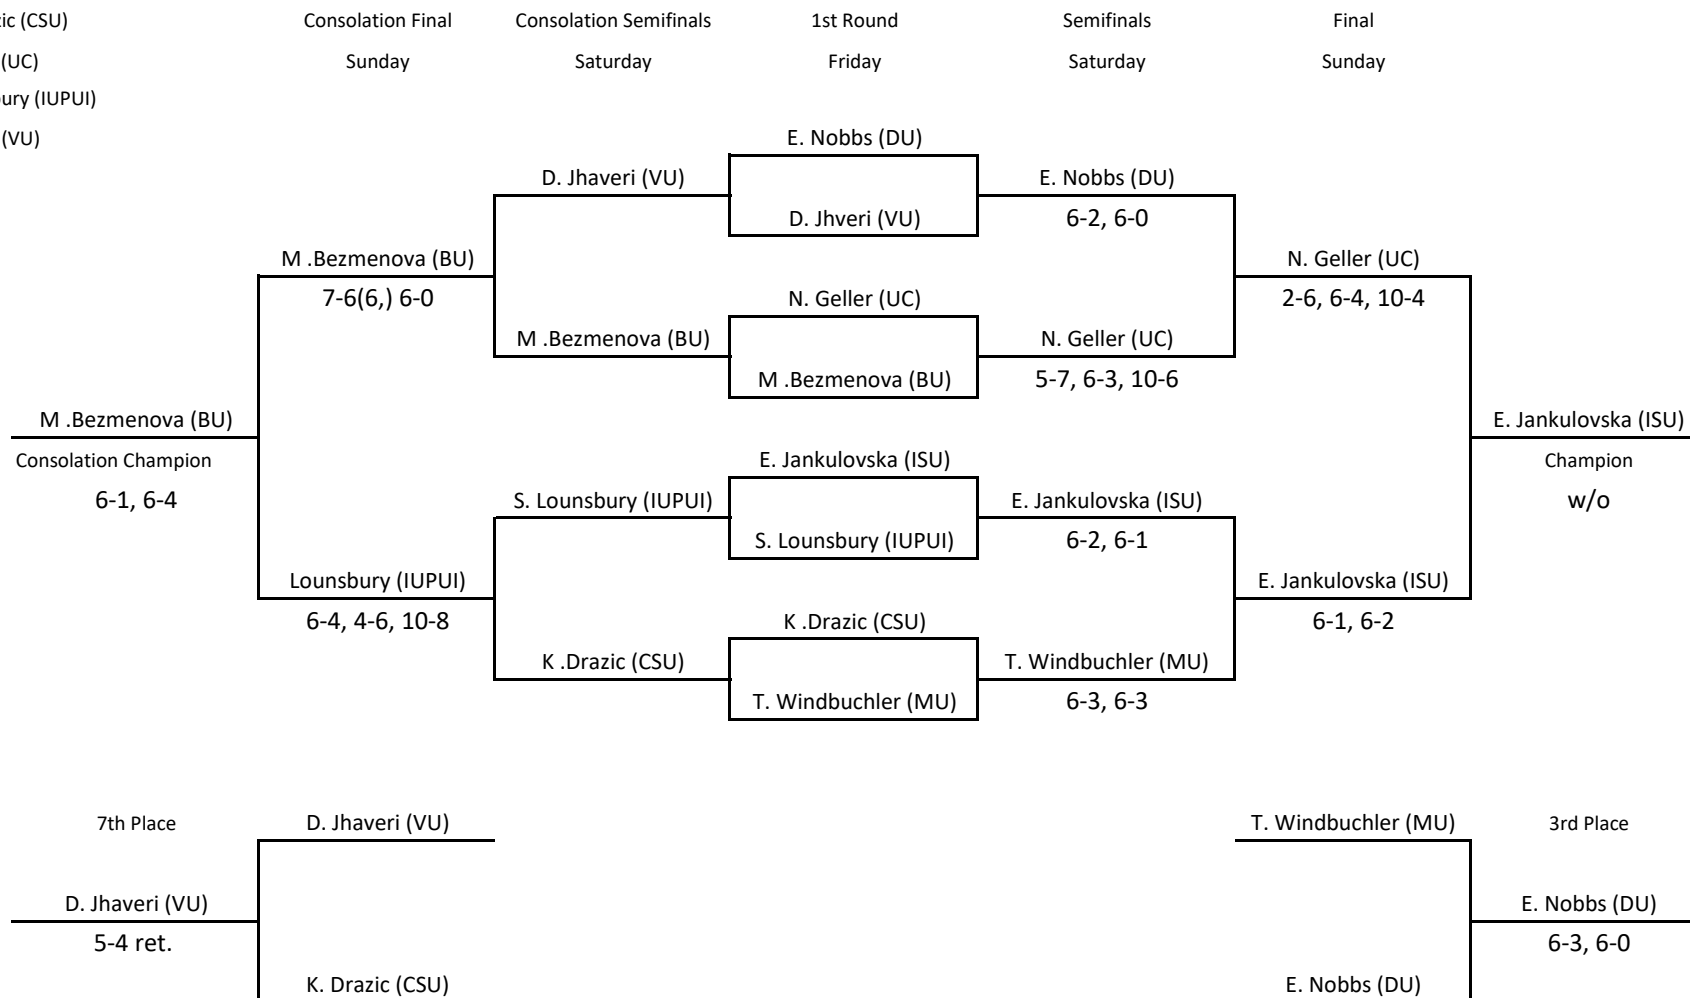

REDBIRD INVITATIONAL - Singles Flight # 3

Players

- Marija Jovicic (DU)
- Tara Damnjanovic (ISU)
- Magdalena Andrade (BU)
- Mya Spencer (SLU)
- Kristina Pukhaeva (CSU)
- Claudia Ng (UC)
- Lauren Park (UC)
- Krystal Grubb (IUPUI)

REDBIRD INVITATIONAL - Singles Flight # 4

Players

- Shianna Guo (UC)
- Kristin Hailey (BU)
- Madelyn Yergler (DU)
- Jessica Stefan (SLU)
- Sofia Sedovich (CSU)
- Elizabeth Desmerais (MU)
- Christina Stankovic (IUPUI)
- Amanda Tabanera (VU)

REDBIRD INVITATIONAL - Singles Flight # 5

Players

- Eleanor Nobbs (DU)
- Tiana Windbuchler (MU)
- Elena Jankulovska (ISU)
- Maria Bezmenova (BU)
- Katarina Drazic (CSU)
- Nicole Geller (UC)
- Sarah Lounsbury (IUPUI)
- Demi Jhaveri (VU)