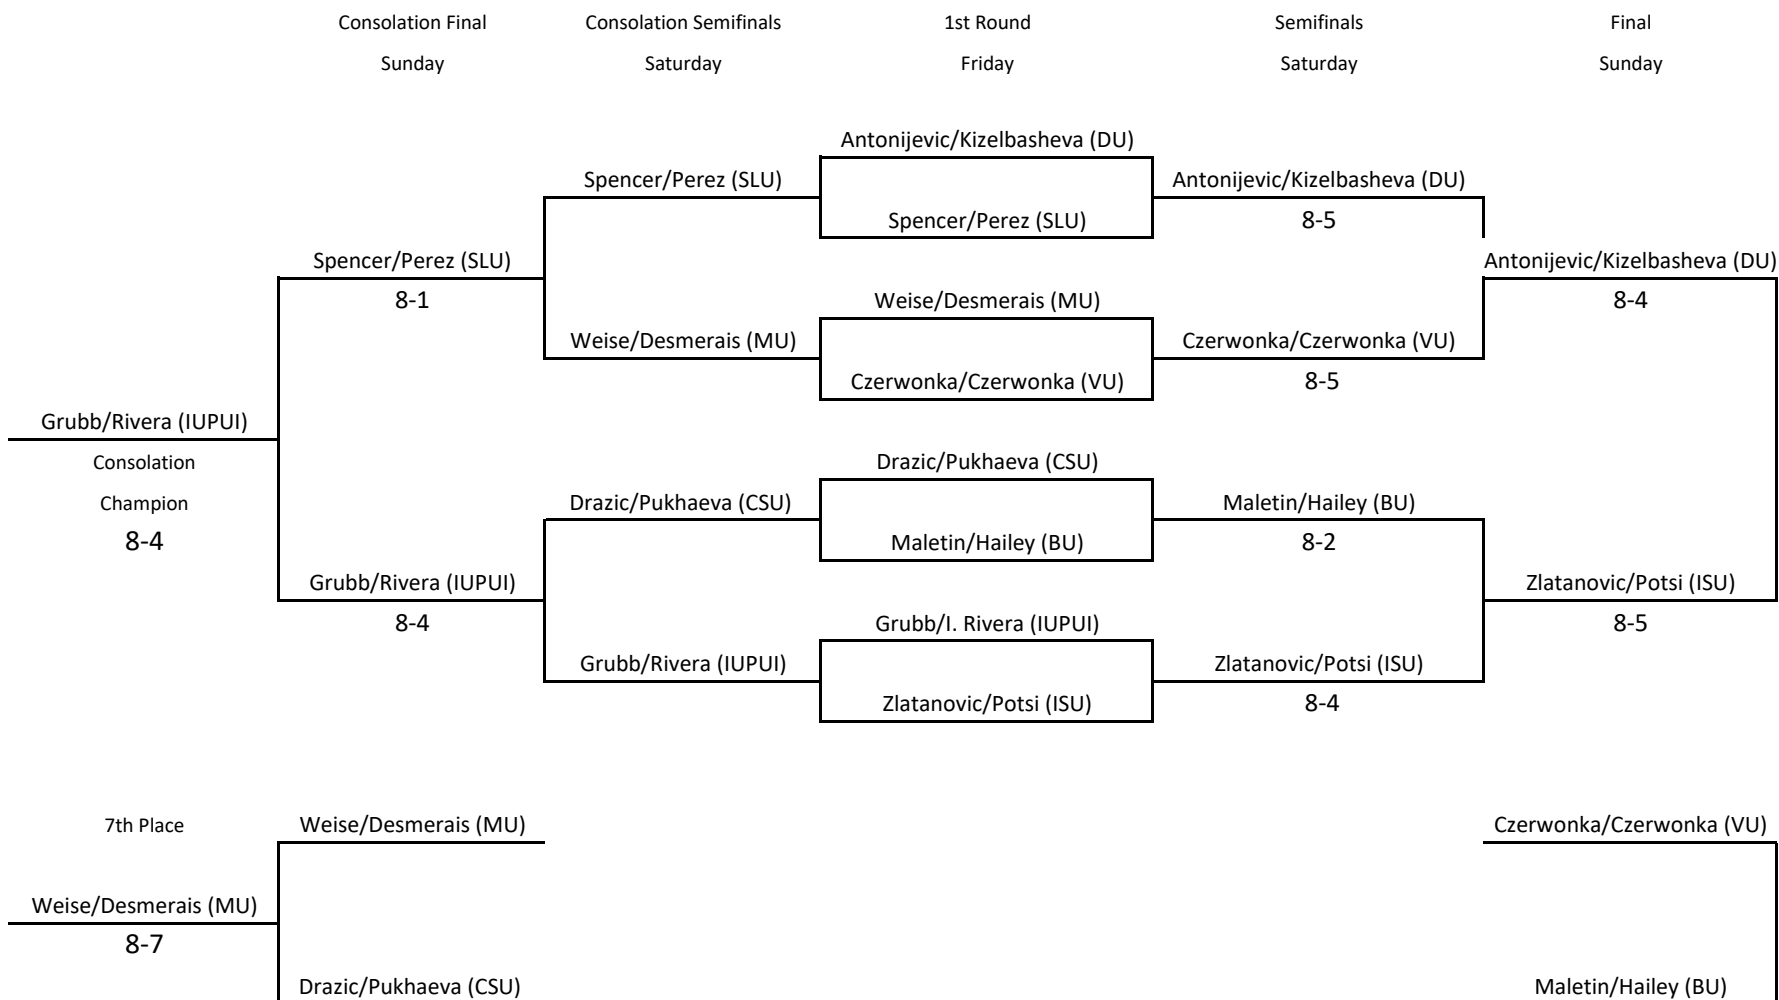

REDBIRD INVITATIONAL - Singles Flight # 6

Players

- Penelope Abreu (ISU)
- Valentina Martin (DU)
- Elizabeth Ferdman (MU)
- Kate Sexton (SLU)
- Nikki Perwitz (BU)
- Lizi Morgoshia (CSU)
- Miranda Yuan (UC)
- Perene Wang (UC)

REDBIRD INVITATIONAL - Singles Flight # 8

Players

- Isabella Schoolcraft (VU)
- Sarah Badawi (MU)
- Katarina Dukic (CSU)
- Nina Marjanovic (BU)
- Chloe Tsang (UC)
- Nicole Hopman (MU)
- Naval Cheema (SLU)
- Samantha Hayward (IUPUI)

Consolation Final	Consolation Semifinals	1st Round	Semifinals	Final
Sunday	Saturday	Friday	Saturday	Sunday

REDBIRD INVITATIONAL - Doubles Flight # 1

Antonijevic/Kizelbasheva (DU)

Champion

8-7 (5)

3rd Place

Maletin/Hailey (BU)

8-6

REDBIRD INVITATIONAL - Doubles Flight # 2

Hesham/Mintusova (SLU)

Champion

8-4

3rd Place

Damnjanovic/Abreu (ISU)