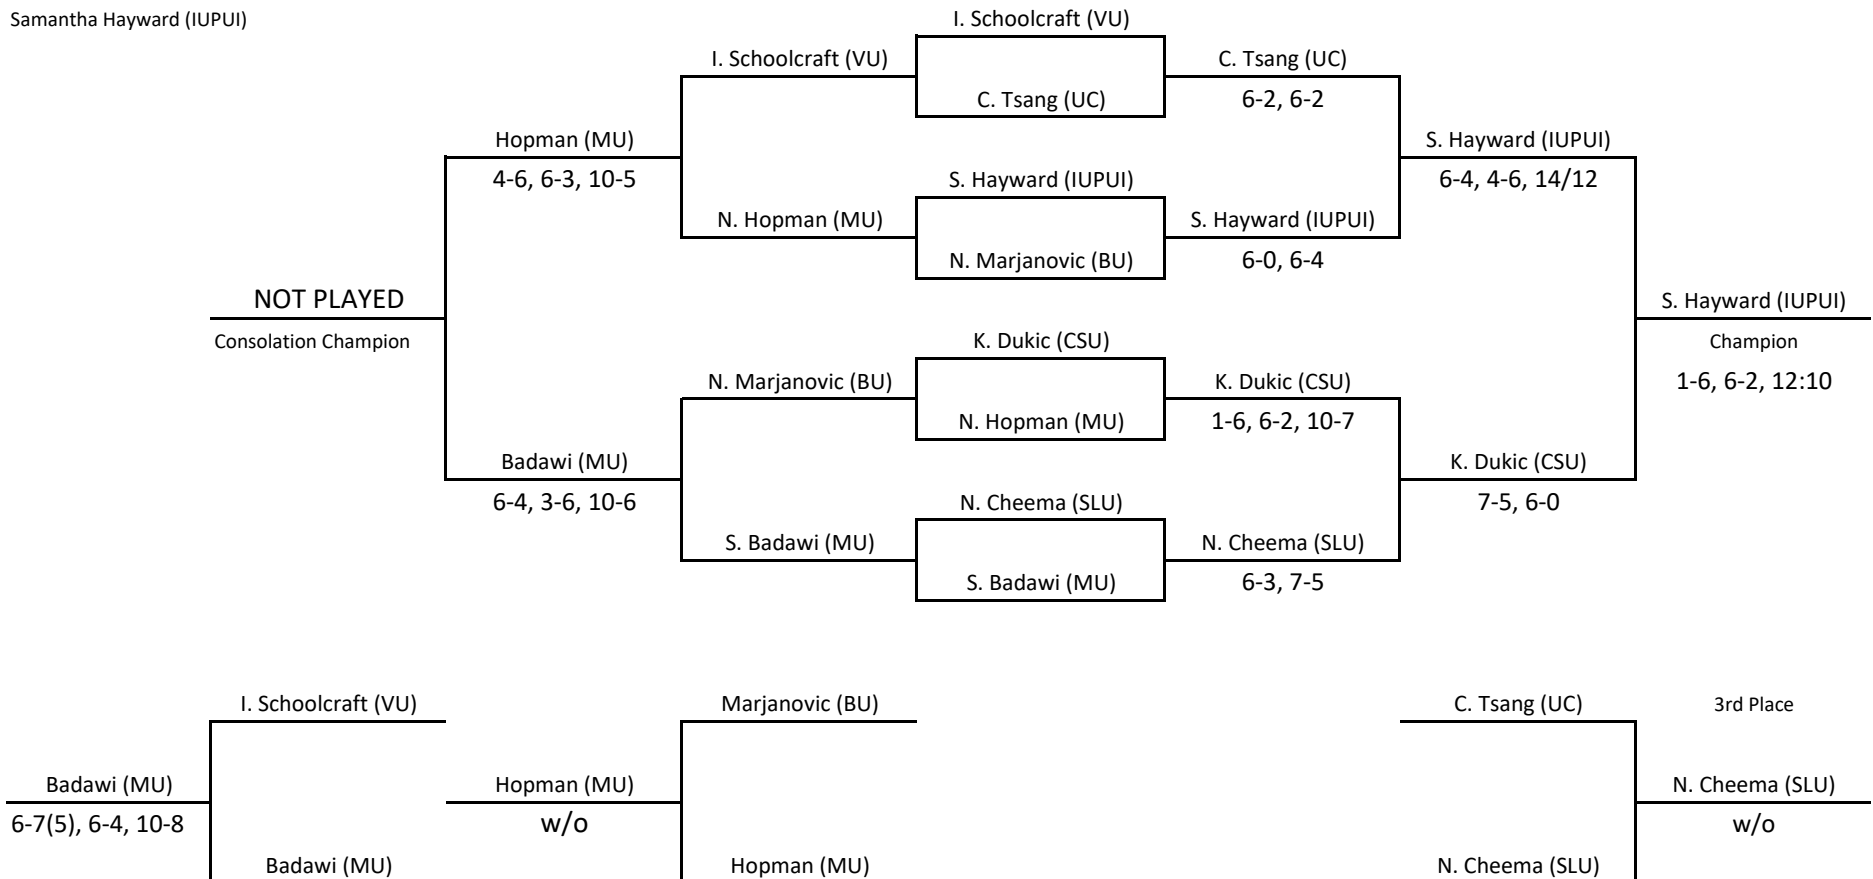

REDBIRD INVITATIONAL - Singles Flight # 8

Players

- Isabella Schoolcraft (VU)
- Sarah Badawi (MU)
- Katarina Dukic (CSU)
- Nina Marjanovic (BU)
- Chloe Tsang (UC)
- Nicole Hopman (MU)
- Naval Cheema (SLU)
- Samantha Hayward (IUPUI)

Consolation Final	Consolation Semifinals	1st Round	Semifinals	Final
Sunday	Saturday	Friday	Saturday	Sunday