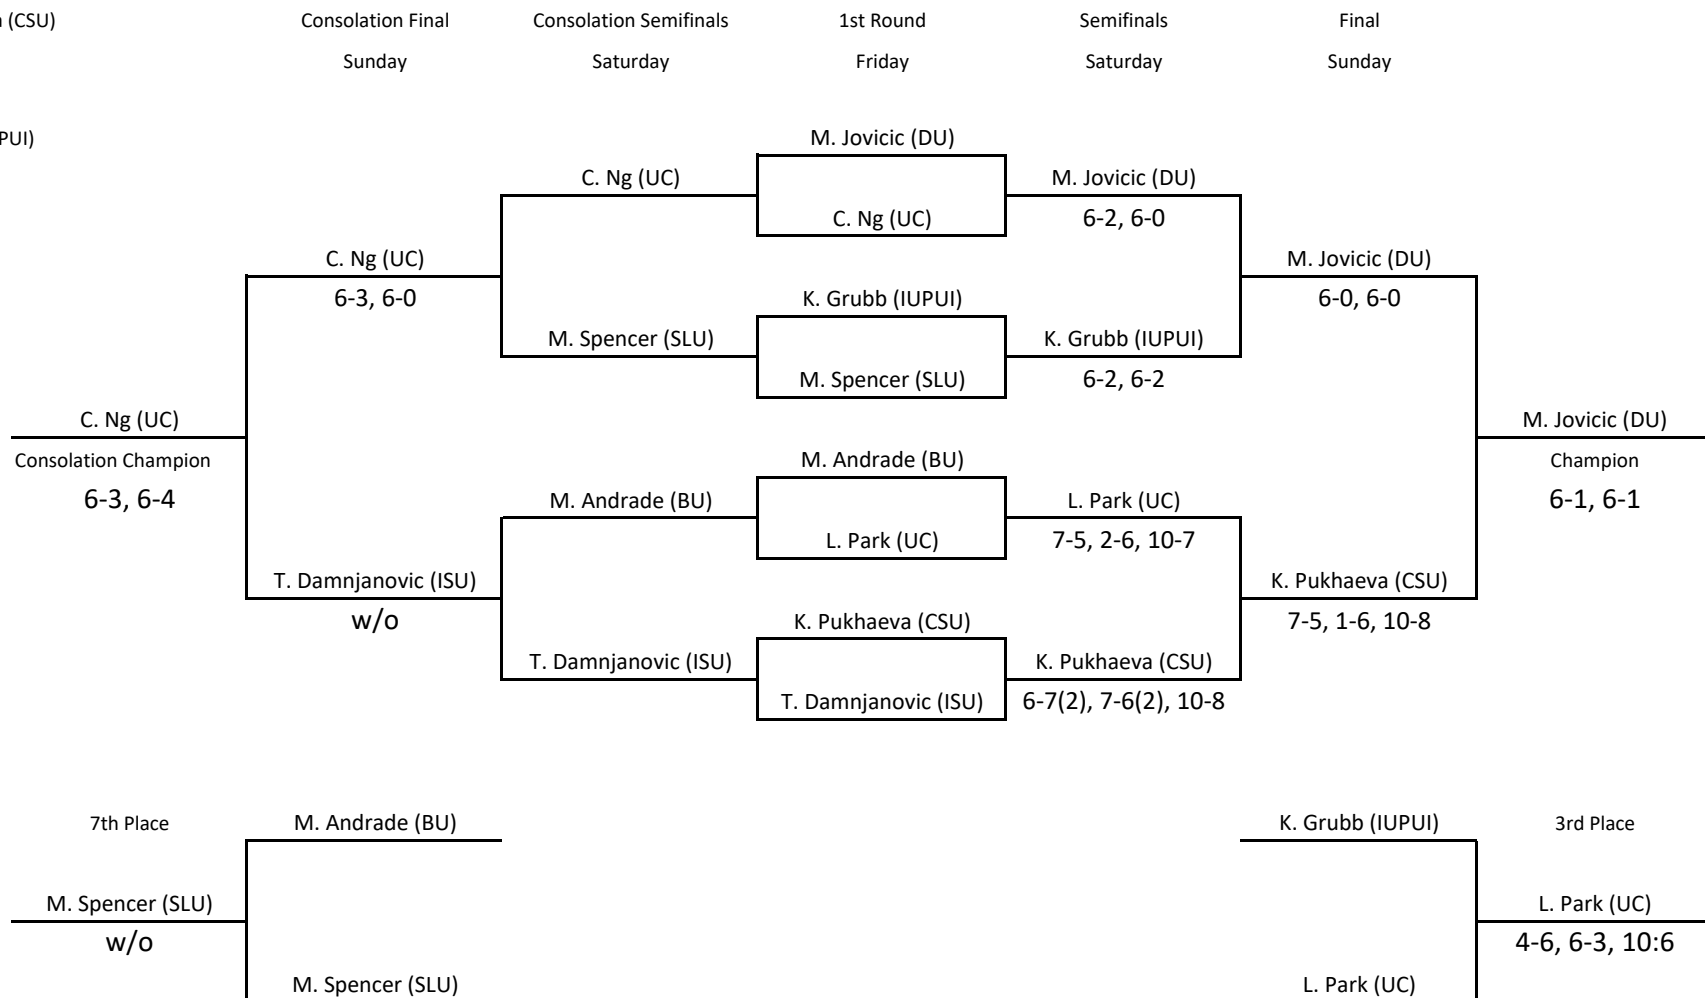

REDBIRD INVITATIONAL - Singles Flight # 1

Players

- Tijana Zlatanovic (ISU)
- Elizabeth Mintusova (SLU)
- Norhan Hesham (SLU)
- Sylwia Mikos (Chicago)
- Sandra Maletin (BU)
- Andie Weise (MU)
- Lenka Antonijevic (DU)
- Claire Czerwonka (VU)

REDBIRD INVITATIONAL - Singles Flight # 2

Players

- Mariona Perez (SLU)
- Yuliya Kizelbasheva (DU)
- Olivia Czerwonka (VU)
- Bozana Lojpur (BU)
- Cali Fuller (CSU)
- Giulia Turconi (MU)
- Alexandra Abyasova (ISU)
- Gabrielle Ochalik (IUPUI)

REDBIRD INVITATIONAL - Singles Flight # 3

Players

- Marija Jovicic (DU)
- Tara Damnjanovic (ISU)
- Magdalena Andrade (BU)
- Mya Spencer (SLU)
- Kristina Pukhaeva (CSU)
- Claudia Ng (UC)
- Lauren Park (UC)
- Krystal Grubb (IUPUI)

REDBIRD INVITATIONAL - Singles Flight # 4

Players

- Shianna Guo (UC)
- Kristin Hailey (BU)
- Madelyn Yergler (DU)
- Jessica Stefan (SLU)
- Sofia Sedovich (CSU)
- Elizabeth Desmerais (MU)
- Christina Stankovic (IUPUI)
- Amanda Tabanera (VU)