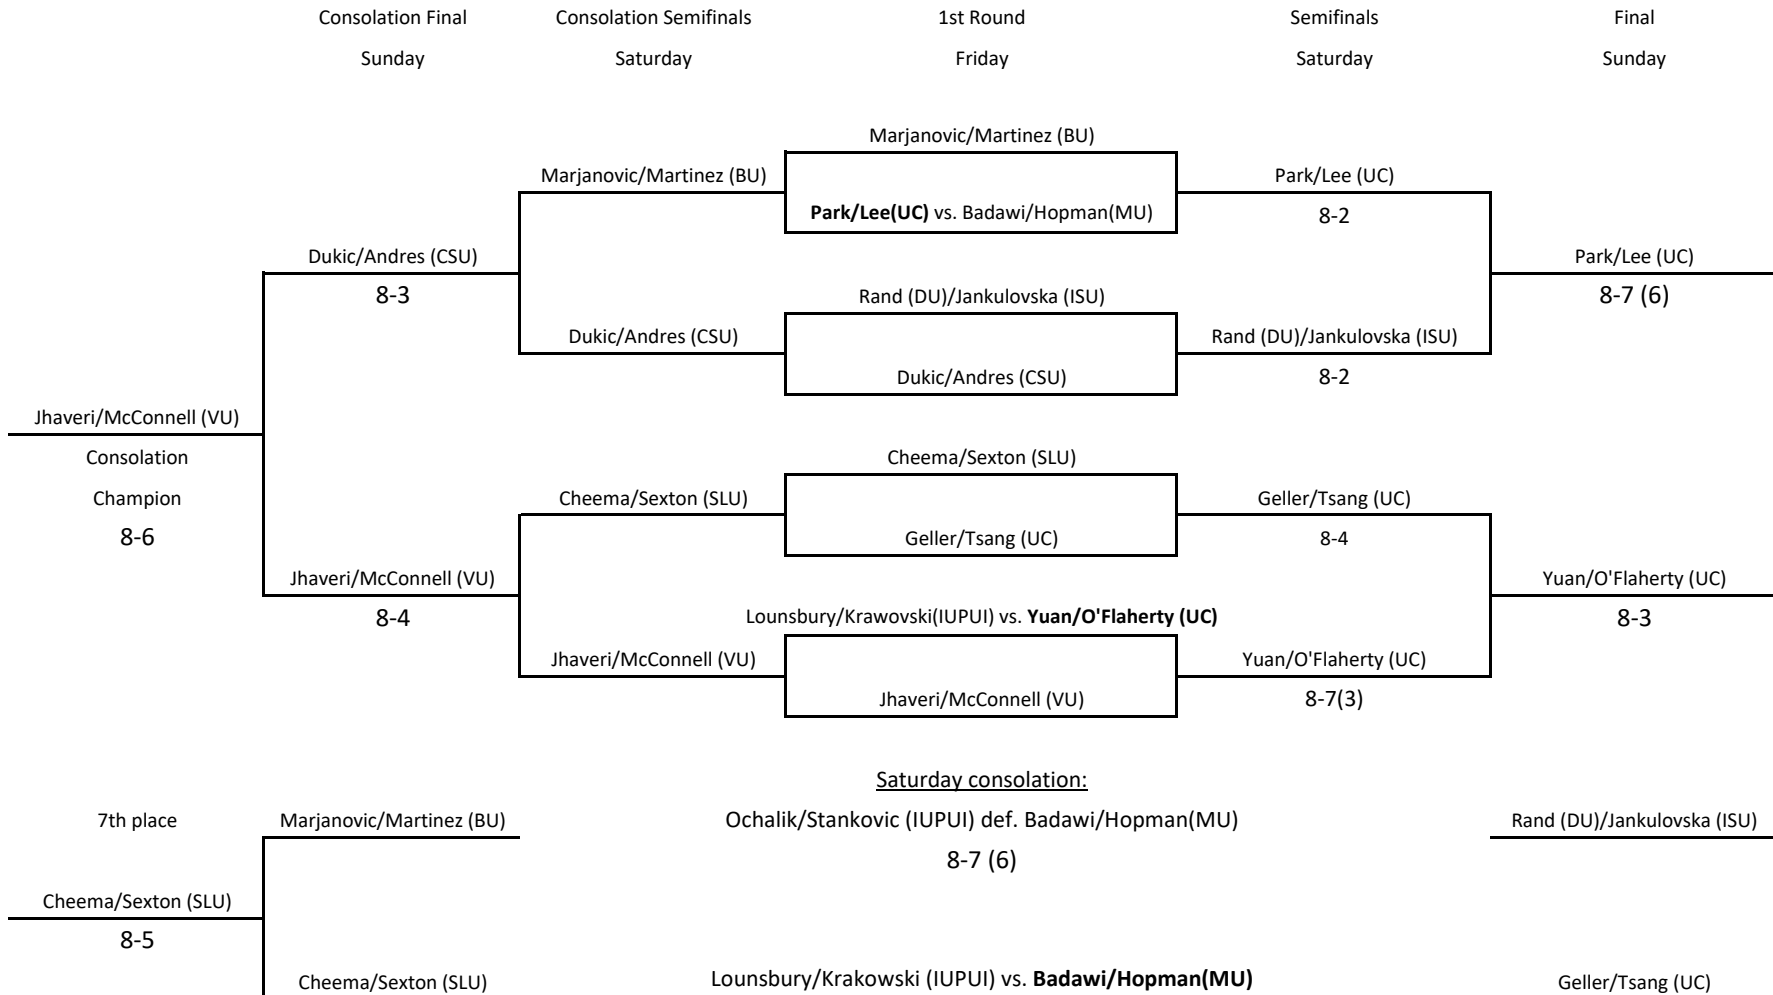

Maletin/Hailey (BU)

8-6

REDBIRD INVITATIONAL - Doubles Flight # 2

Hesham/Mintusova (SLU)

Champion

8-4

3rd Place

Damnjanovic/Abreu (ISU)

8--0

REDBIRD INVITATIONAL - Doubles Flight # 3

Fitzgerald/Abyasova (ISU)

Champion

8-5

3rd Place

Nobbs/Martin (DU)

REDBIRD INVITATIONAL - Doubles Flight # 4