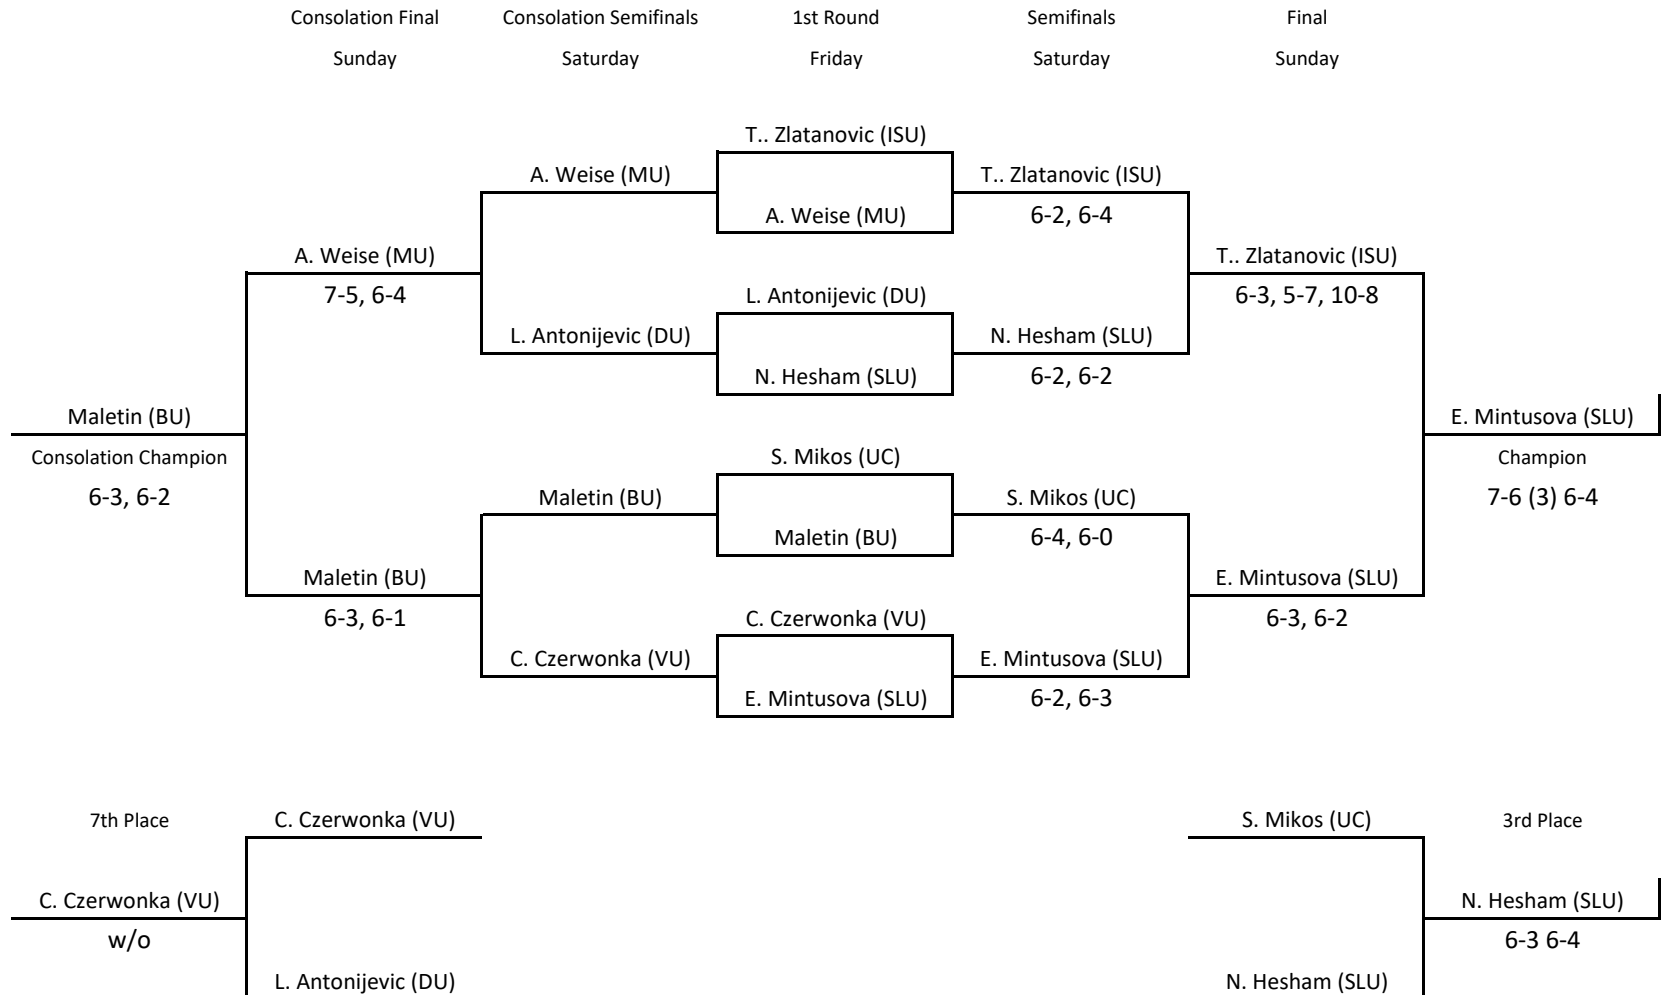

REDBIRD INVITATIONAL - Singles Flight # 1

Players

- Tijana Zlatanovic (ISU)
- Elizabeth Mintusova (SLU)
- Norhan Hesham (SLU)
- Sylwia Mikos (Chicago)
- Sandra Maletin (BU)
- Andie Weise (MU)
- Lenka Antonijevic (DU)
- Claire Czerwonka (VU)

REDBIRD INVITATIONAL - Singles Flight # 2

Players

- Mariona Perez (SLU)
- Yuliya Kizelbasheva (DU)
- Olivia Czerwonka (VU)
- Bozana Lojpur (BU)
- Cali Fuller (CSU)
- Giulia Turconi (MU)
- Alexandra Abyasova (ISU)
- Gabrielle Ochalik (IUPUI)

REDBIRD INVITATIONAL - Singles Flight # 3

Players

- Marija Jovicic (DU)
- Tara Damnjanovic (ISU)
- Magdalena Andrade (BU)
- Mya Spencer (SLU)
- Kristina Pukhaeva (CSU)
- Claudia Ng (UC)
- Lauren Park (UC)
- Krystal Grubb (IUPUI)