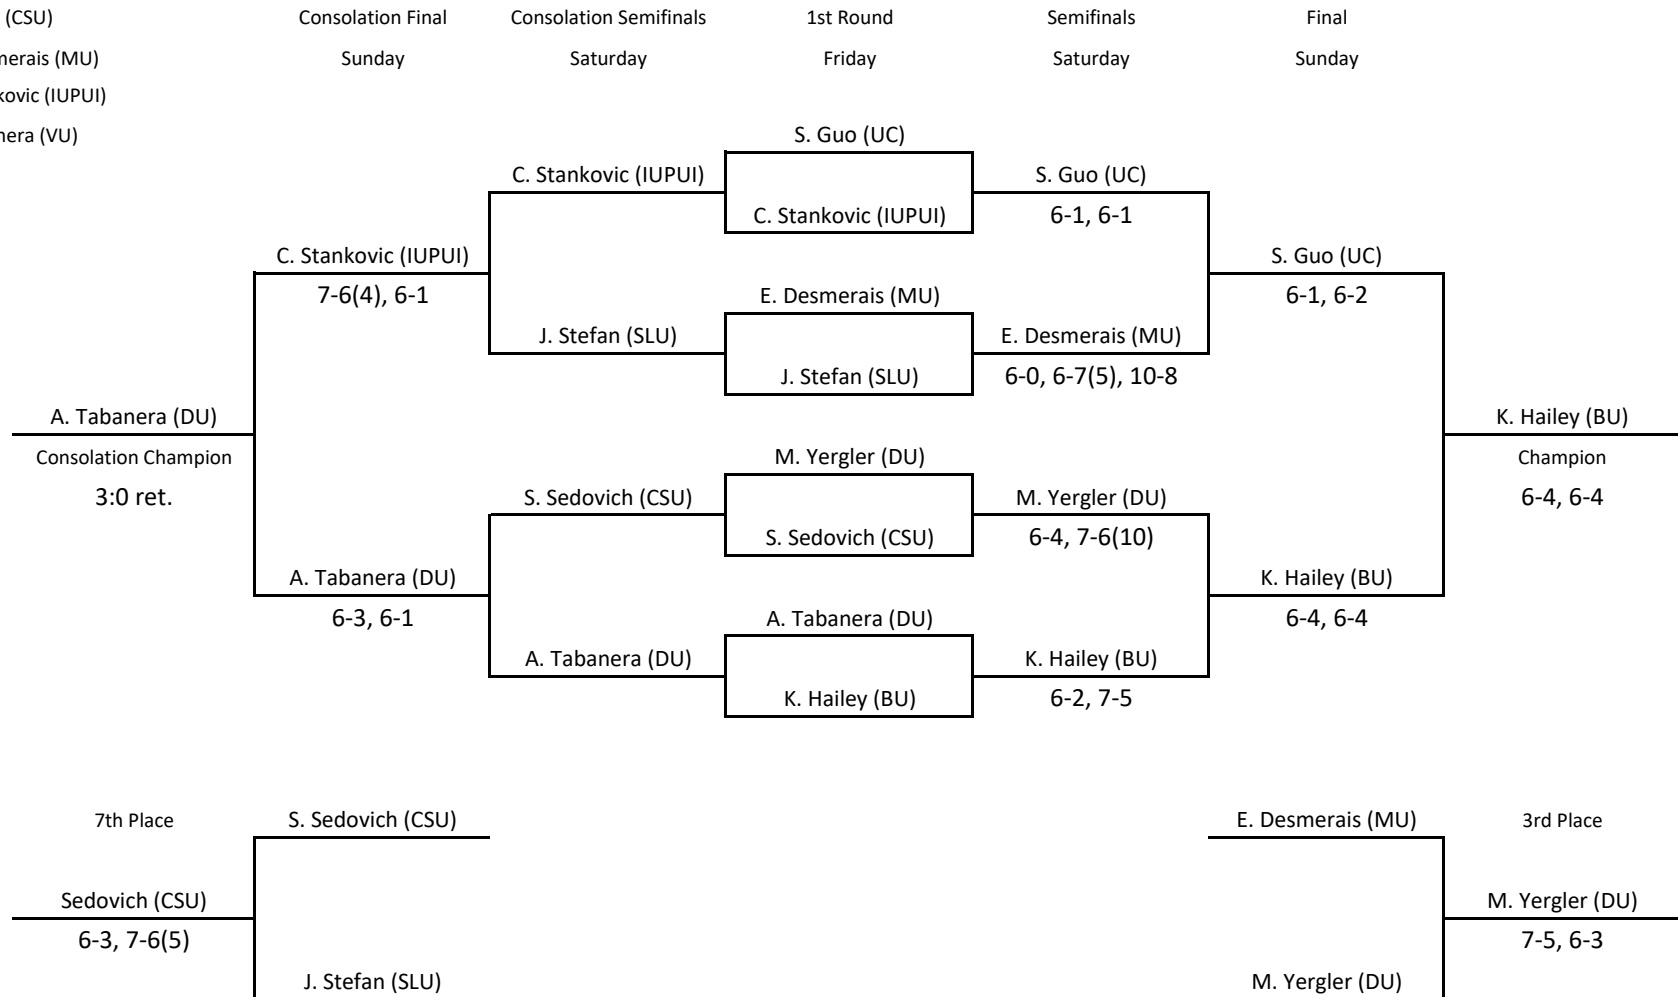

REDBIRD INVITATIONAL - Singles Flight # 3

Players

- Marija Jovicic (DU)
- Tara Damnjanovic (ISU)
- Magdalena Andrade (BU)
- Mya Spencer (SLU)
- Kristina Pukhaeva (CSU)
- Claudia Ng (UC)
- Lauren Park (UC)
- Krystal Grubb (IUPUI)

REDBIRD INVITATIONAL - Singles Flight # 4

Players

- Shianna Guo (UC)
- Kristin Hailey (BU)
- Madelyn Yergler (DU)
- Jessica Stefan (SLU)
- Sofia Sedovich (CSU)
- Elizabeth Desmerais (MU)
- Christina Stankovic (IUPUI)
- Amanda Tabanera (VU)