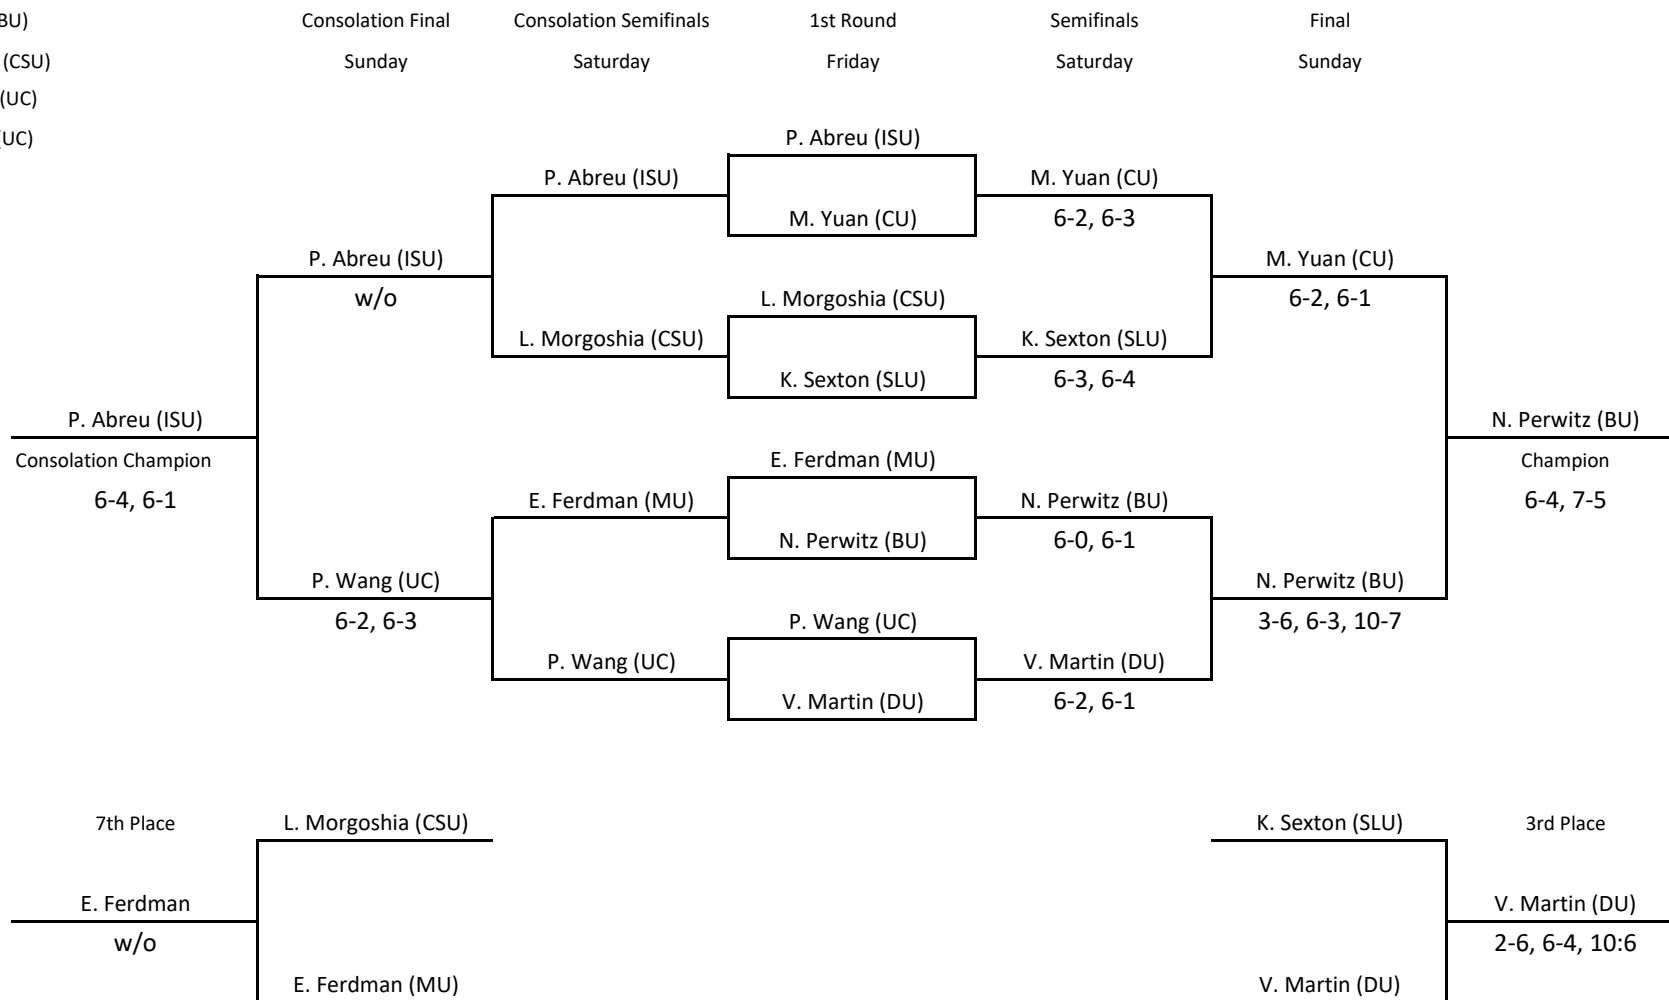

REDBIRD INVITATIONAL - Singles Flight # 4

Players

- Shianna Guo (UC)
- Kristin Hailey (BU)
- Madelyn Yergler (DU)
- Jessica Stefan (SLU)
- Sofia Sedovich (CSU)
- Elizabeth Desmerais (MU)
- Christina Stankovic (IUPUI)
- Amanda Tabanera (VU)

REDBIRD INVITATIONAL - Singles Flight # 5

Players

- Eleanor Nobbs (DU)
- Tiana Windbuchler (MU)
- Elena Jankulovska (ISU)
- Maria Bezmenova (BU)
- Katarina Drazic (CSU)
- Nicole Geller (UC)
- Sarah Lounsbury (IUPUI)
- Demi Jhaveri (VU)

REDBIRD INVITATIONAL - Singles Flight # 6

Players

- Penelope Abreu (ISU)
- Valentina Martin (DU)
- Elizabeth Ferdman (MU)
- Kate Sexton (SLU)
- Nikki Perwitz (BU)
- Lizi Morgoshia (CSU)
- Miranda Yuan (UC)
- Perene Wang (UC)