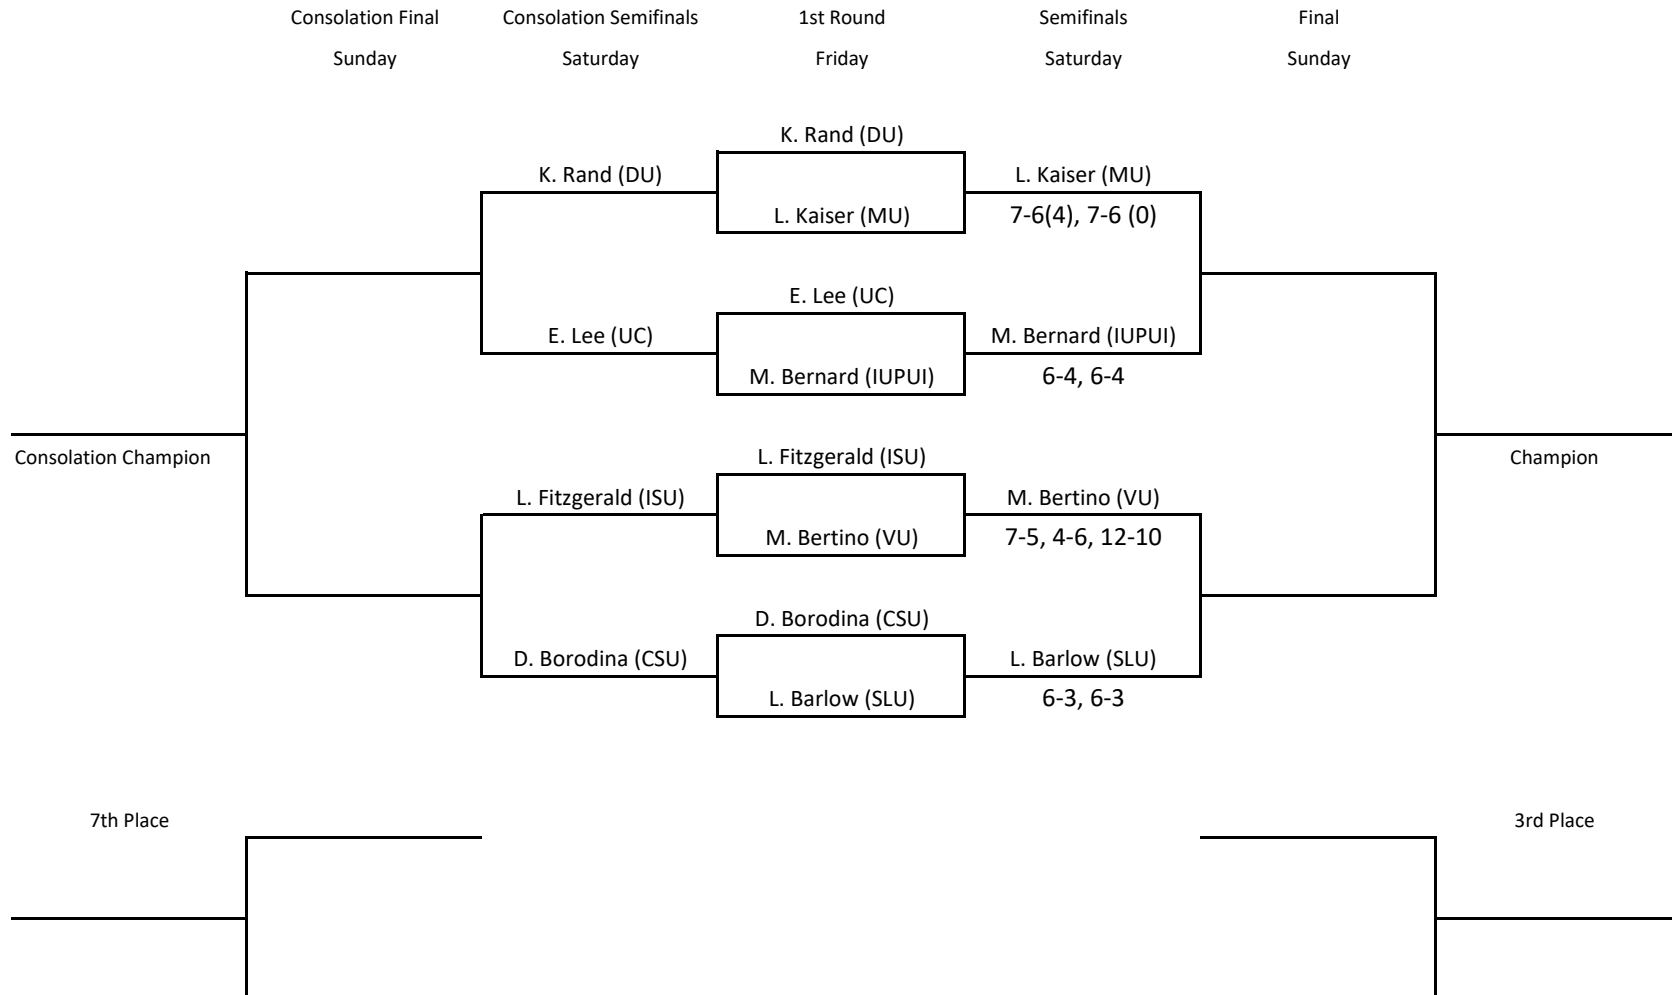

REDBIRD INVITATIONAL - Singles Flight # 6

Players

- Penelope Abreu (ISU)
- Valentina Martin (DU)
- Elizabeth Ferdman (MU)
- Kate Sexton (SLU)
- Nikki Perwitz (BU)
- Lizi Morgoshia (CSU)
- Miranda Yuan (UC)
- Perene Wang (UC)

REDBIRD INVITATIONAL - Singles Flight # 7

Players

- Katrina Rand (DU)
- Lizzie Barlow (SLU)
- Laura Fitzgerald (ISU)
- Meghan Bernard (IUPUI)
- Diana Borodina (CSU)
- Eugenia Lee (UC)
- Lara Kaiser (MU)
- Mia Bertino (VU)