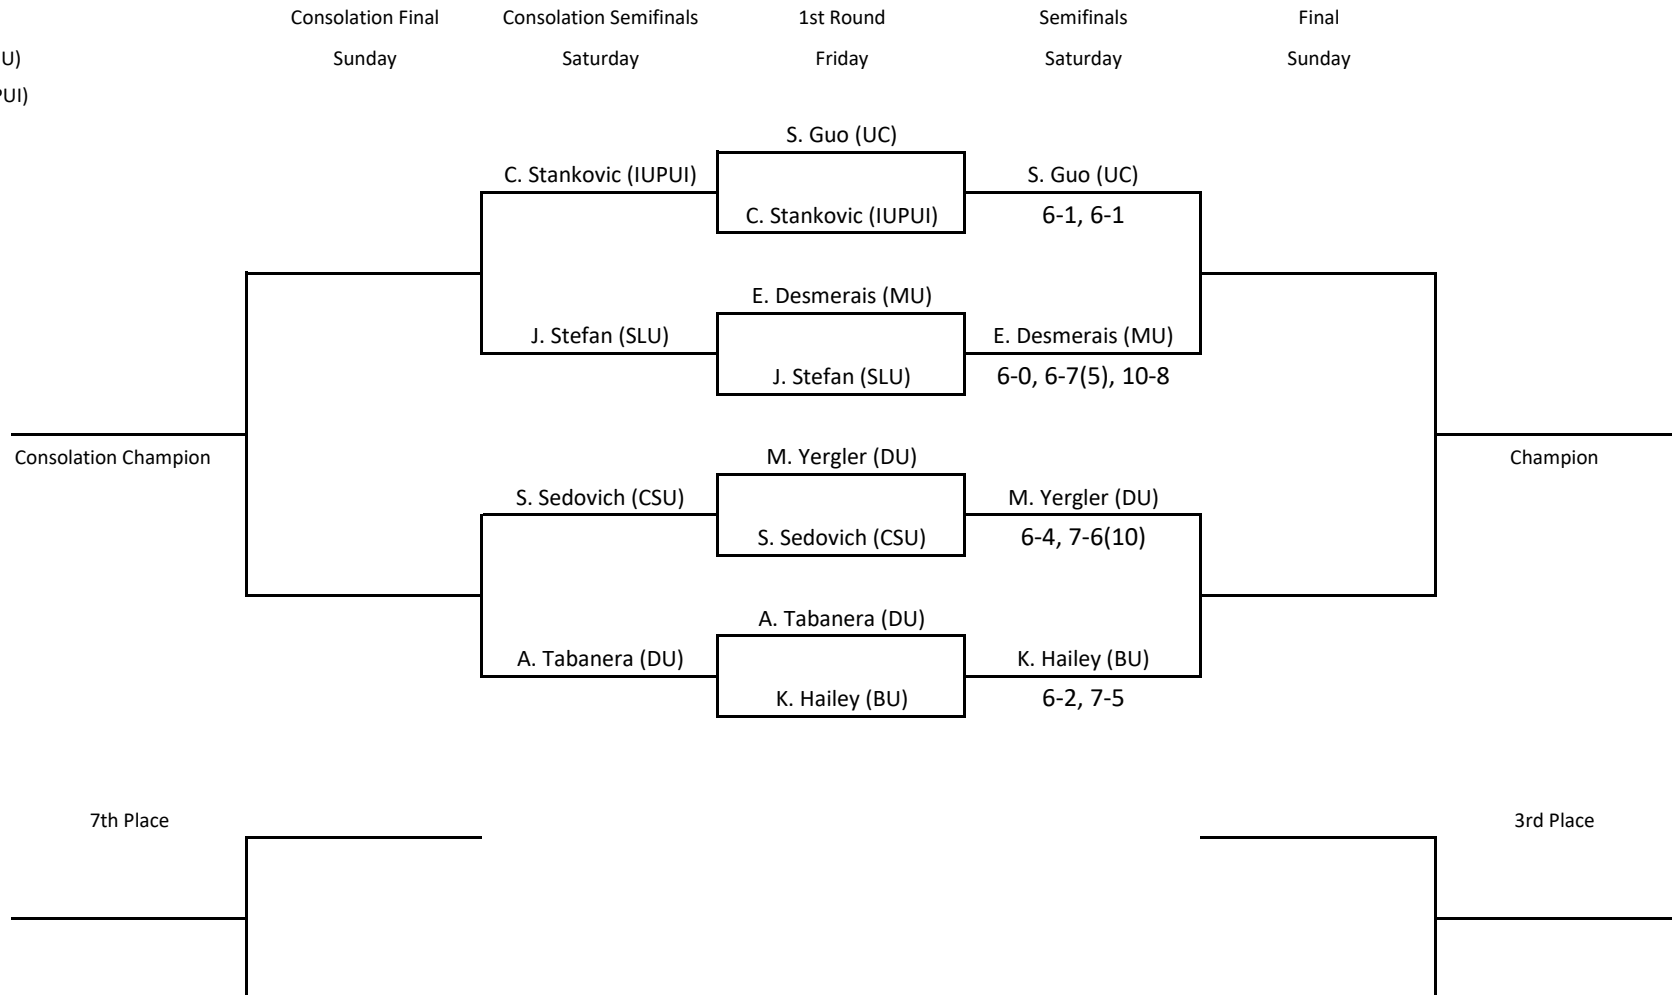

REDBIRD INVITATIONAL - Singles Flight # 3

Players

- Marija Jovicic (DU)
- Tara Damnjanovic (ISU)
- Magdalena Andrade (BU)
- Mya Spencer (SLU)
- Kristina Pukhaeva (CSU)
- Claudia Ng (UC)
- Lauren Park (UC)
- Krystal Grubb (IUPUI)

REDBIRD INVITATIONAL - Singles Flight # 4

Players

- Shianna Guo (UC)
- Kristin Hailey (BU)
- Madelyn Yergler (DU)
- Jessica Stefan (SLU)
- Sofia Sedovich (CSU)
- Elizabeth Desmerais (MU)
- Christina Stankovic (IUPUI)
- Amanda Tabanera (VU)