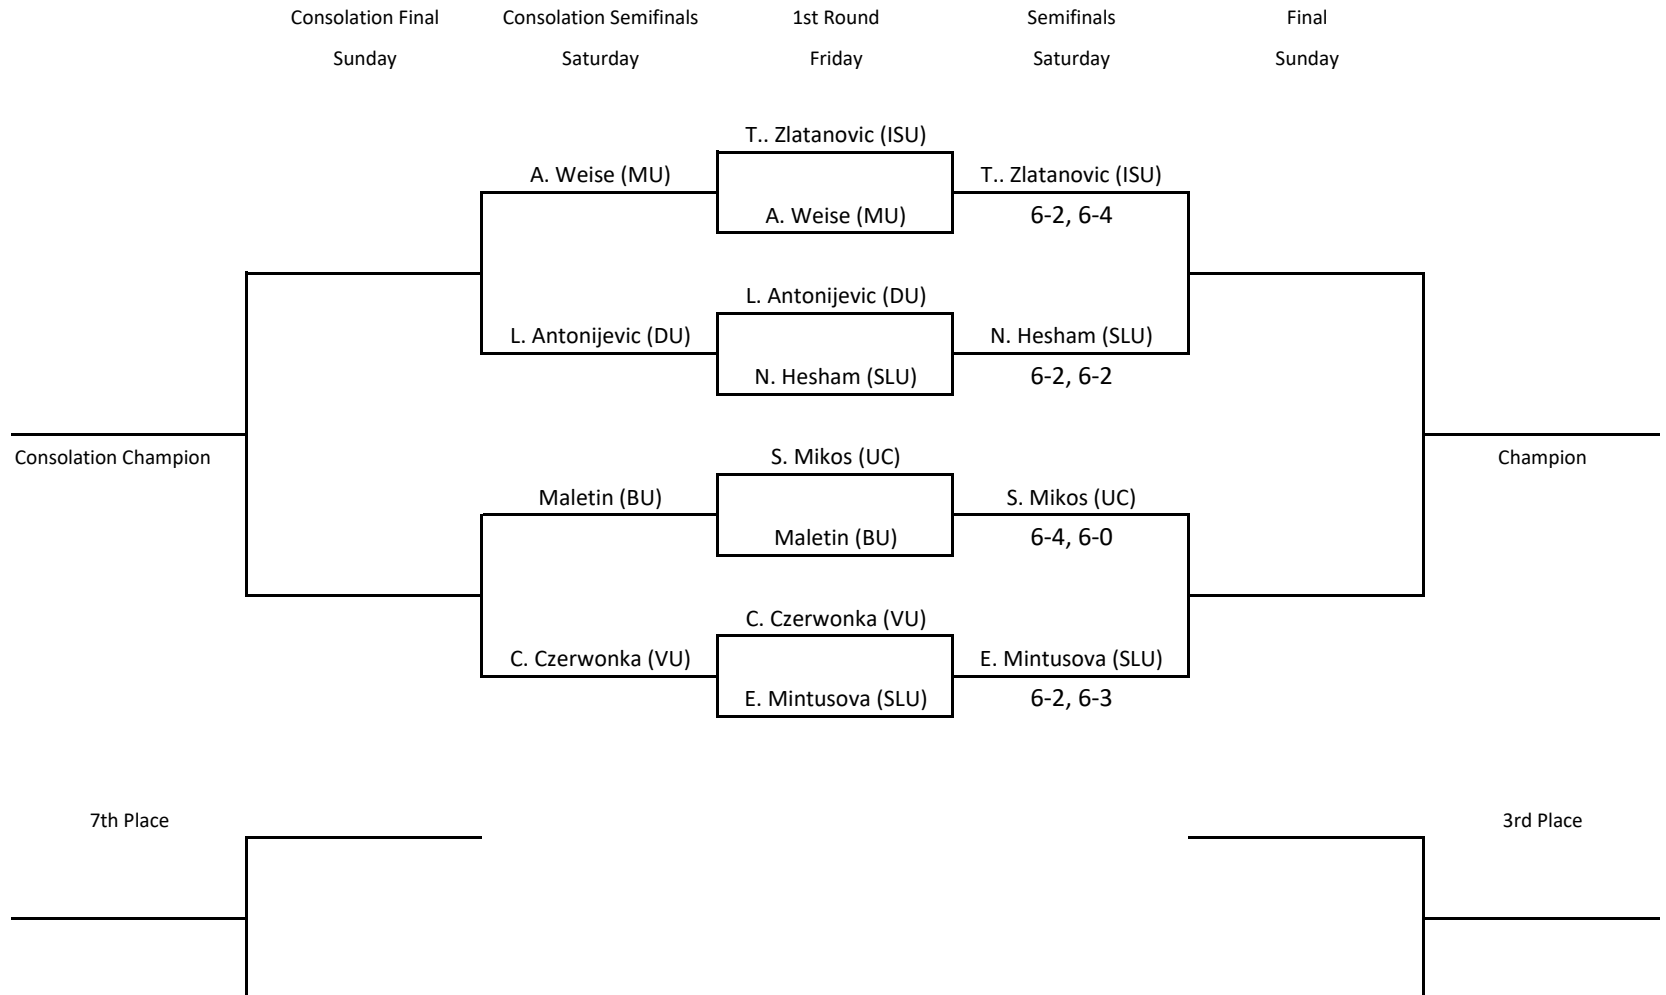

REDBIRD INVITATIONAL - Doubles Flight # 3

Players

- N. Perlwitz/B. Lojpur (BU)
- E. Nobbs/V
- L. Morgoshia/D. Borodina (CSU)
- L. Fitzgerald/A. Abyasova (ISU)
- E. Ferdman/L. Kaiser (MU)
- J. Stefan/L. Barlow (SLU)
- S. Mikos/S. Guo (UC)
- A. Tabanera/I. Schoolcraft (VU)

	Consolation Final	Consolation Semifinals	1st Round	Semifinals	Final
	Sunday	Saturday	Friday	Saturday	Sunday

REDBIRD INVITATIONAL - Singles Flight # 1

Players

- Tijana Zlatanovic (ISU)
- Elizabeth Mintusova (SLU)
- Norhan Hesham (SLU)
- Sylwia Mikos (Chicago)
- Sandra Maletin (BU)
- Andie Weise (MU)
- Lenka Antonijevic (DU)
- Claire Czerwonka (VU)