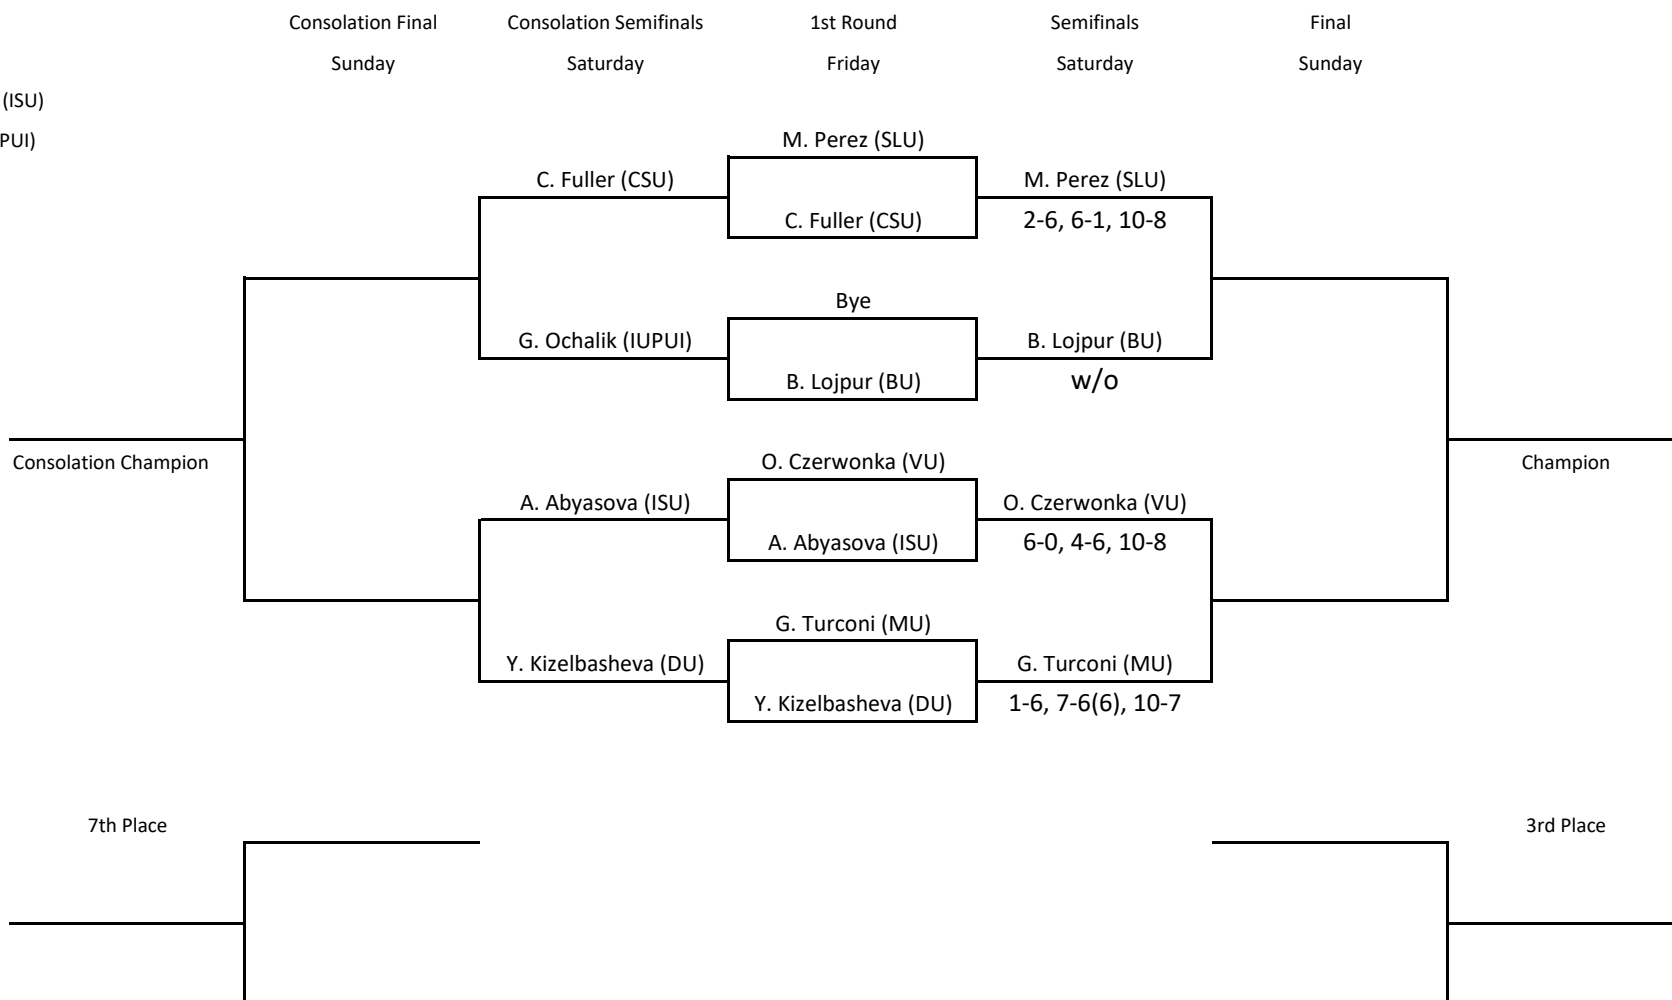

REDBIRD INVITATIONAL - Singles Flight # 2

Players

- Mariona Perez (SLU)
- Yuliya Kizelbasheva (DU)
- Olivia Czerwonka (VU)
- Bozana Lojpur (BU)
- Cali Fuller (CSU)
- Giulia Turconi (MU)
- Alexandra Abyasova (ISU)
- Gabrielle Ochalik (IUPUI)