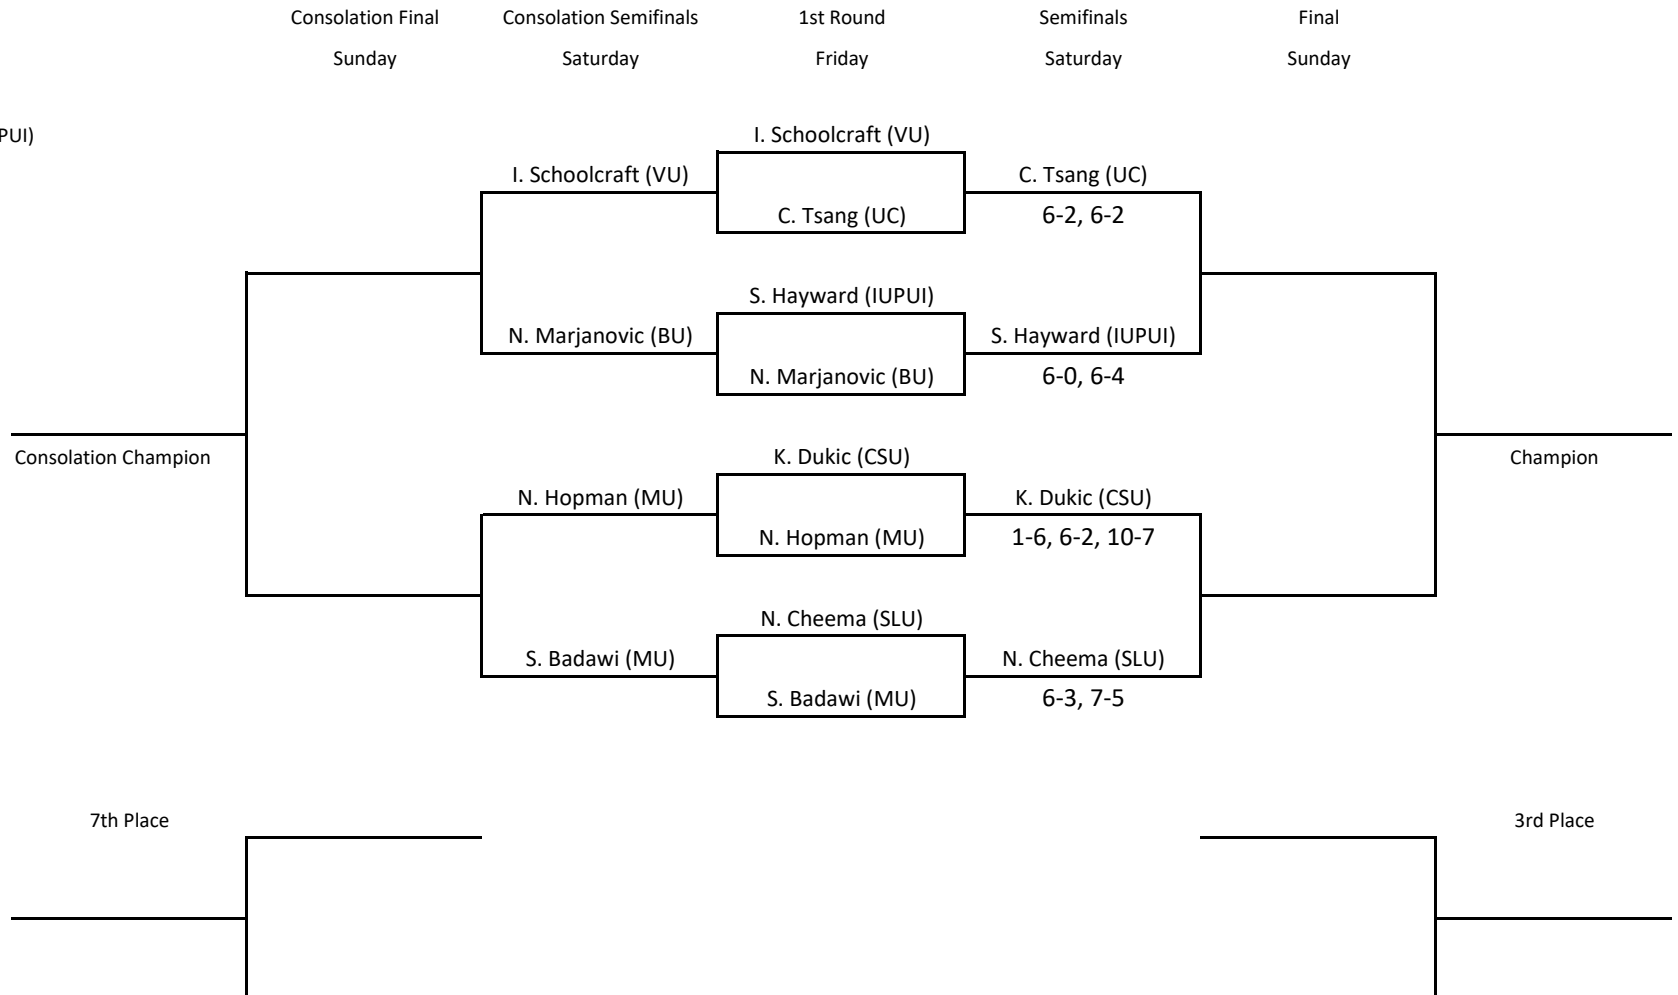

REDBIRD INVITATIONAL - Doubles Flight # 3

Players

- N. Perlwitz/B. Lojpur (BU)
- E. Nobbs/V
- L. Morgoshia/D. Borodina (CSU)
- L. Fitzgerald/A. Abyasova (ISU)
- E. Ferdman/L. Kaiser (MU)
- J. Stefan/L. Barlow (SLU)
- S. Mikos/S. Guo (UC)
- A. Tabanera/I. Schoolcraft (VU)

REDBIRD INVITATIONAL - Singles Flight # 6

Players

- Penelope Abreu (ISU)
- Valentina Martin (DU)
- Elizabeth Ferdman (MU)
- Kate Sexton (SLU)
- Nikki Perwitz (BU)
- Lizi Morgoshia (CSU)
- Miranda Yuan (UC)
- Perene Wang (UC)

REDBIRD INVITATIONAL - Singles Flight # 7

Players

- Katrina Rand (DU)
- Lizzie Barlow (SLU)
- Laura Fitzgerald (ISU)
- Meghan Bernard (IUPUI)
- Diana Borodina (CSU)
- Eugenia Lee (UC)
- Lara Kaiser (MU)
- Mia Bertino (VU)

REDBIRD INVITATIONAL - Singles Flight # 8

Players

- Isabella Schoolcraft (VU)
- Sarah Badawi (MU)
- Katarina Dukic (CSU)
- Nina Marjanovic (BU)
- Chloe Tsang (UC)
- Nicole Hopman (MU)
- Naval Cheema (SLU)
- Samantha Hayward (IUPUI)