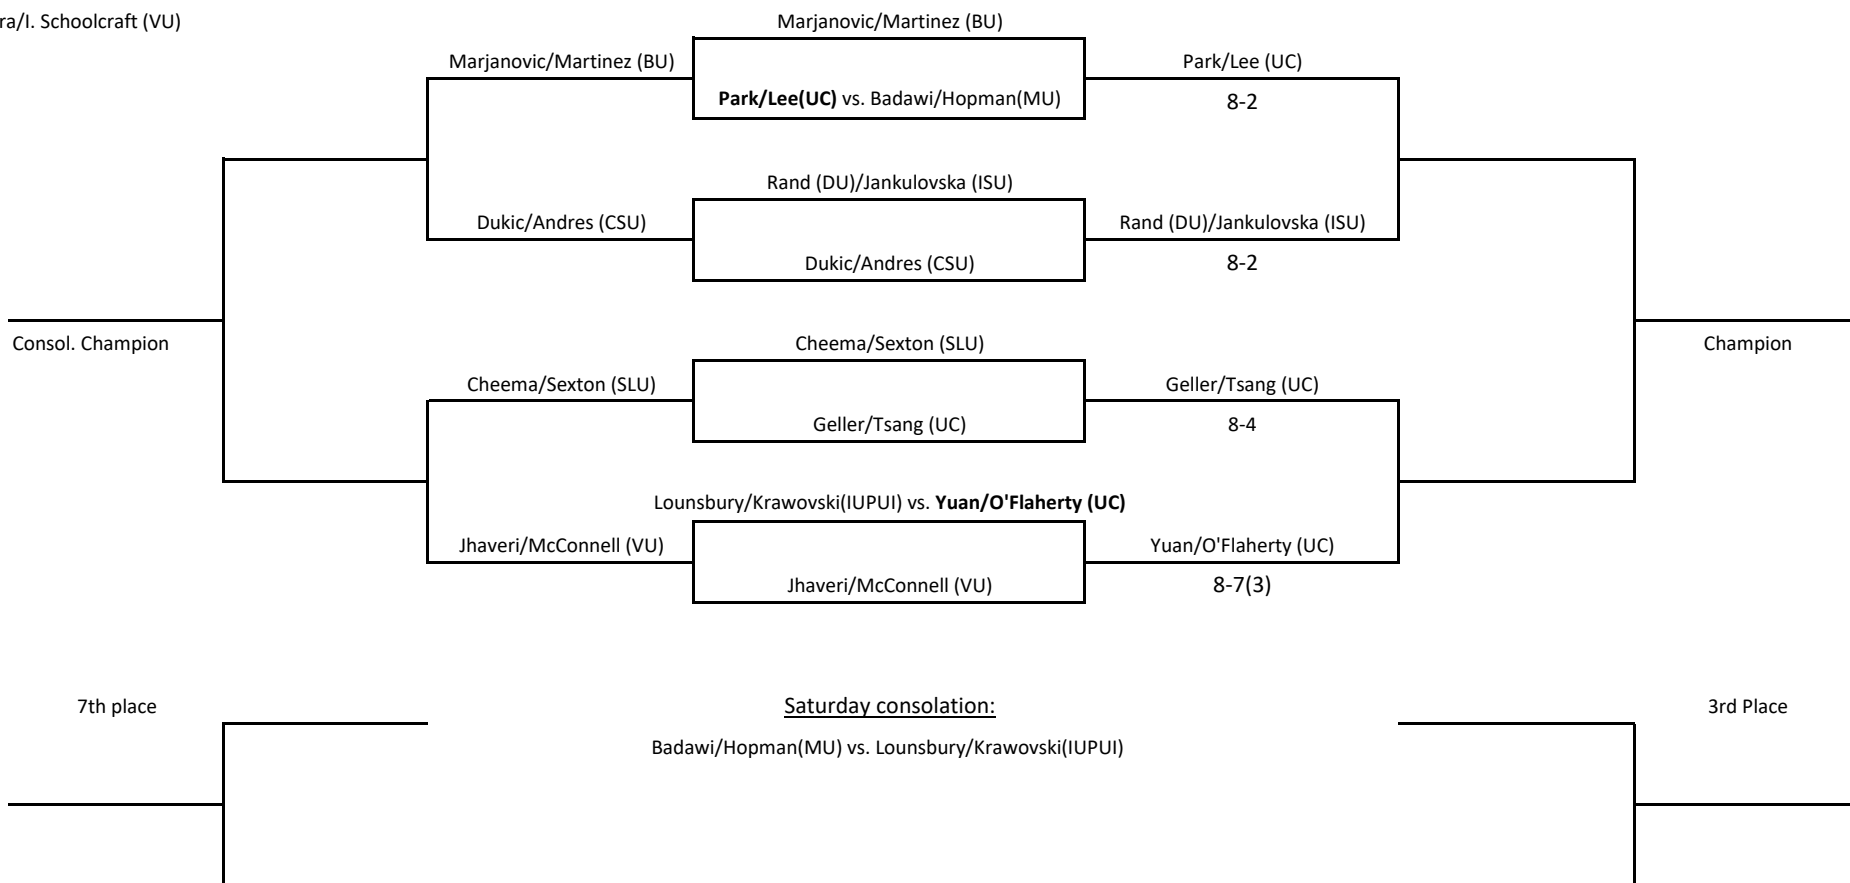

REDBIRD INVITATIONAL - Doubles Flight # 3

Players

- N. Perlwitz/B. Lojpur (BU)
- E. Nobbs/V
- L. Morgoshia/D. Borodina (CSU)
- L. Fitzgerald/A. Abyasova (ISU)
- E. Ferdman/L. Kaiser (MU)
- J. Stefan/L. Barlow (SLU)
- S. Mikos/S. Guo (UC)
- A. Tabanera/I. Schoolcraft (VU)

	Consolation Final	Consolation Semifinals	1st Round	Semifinals	Final
	Sunday	Saturday	Friday	Saturday	Sunday