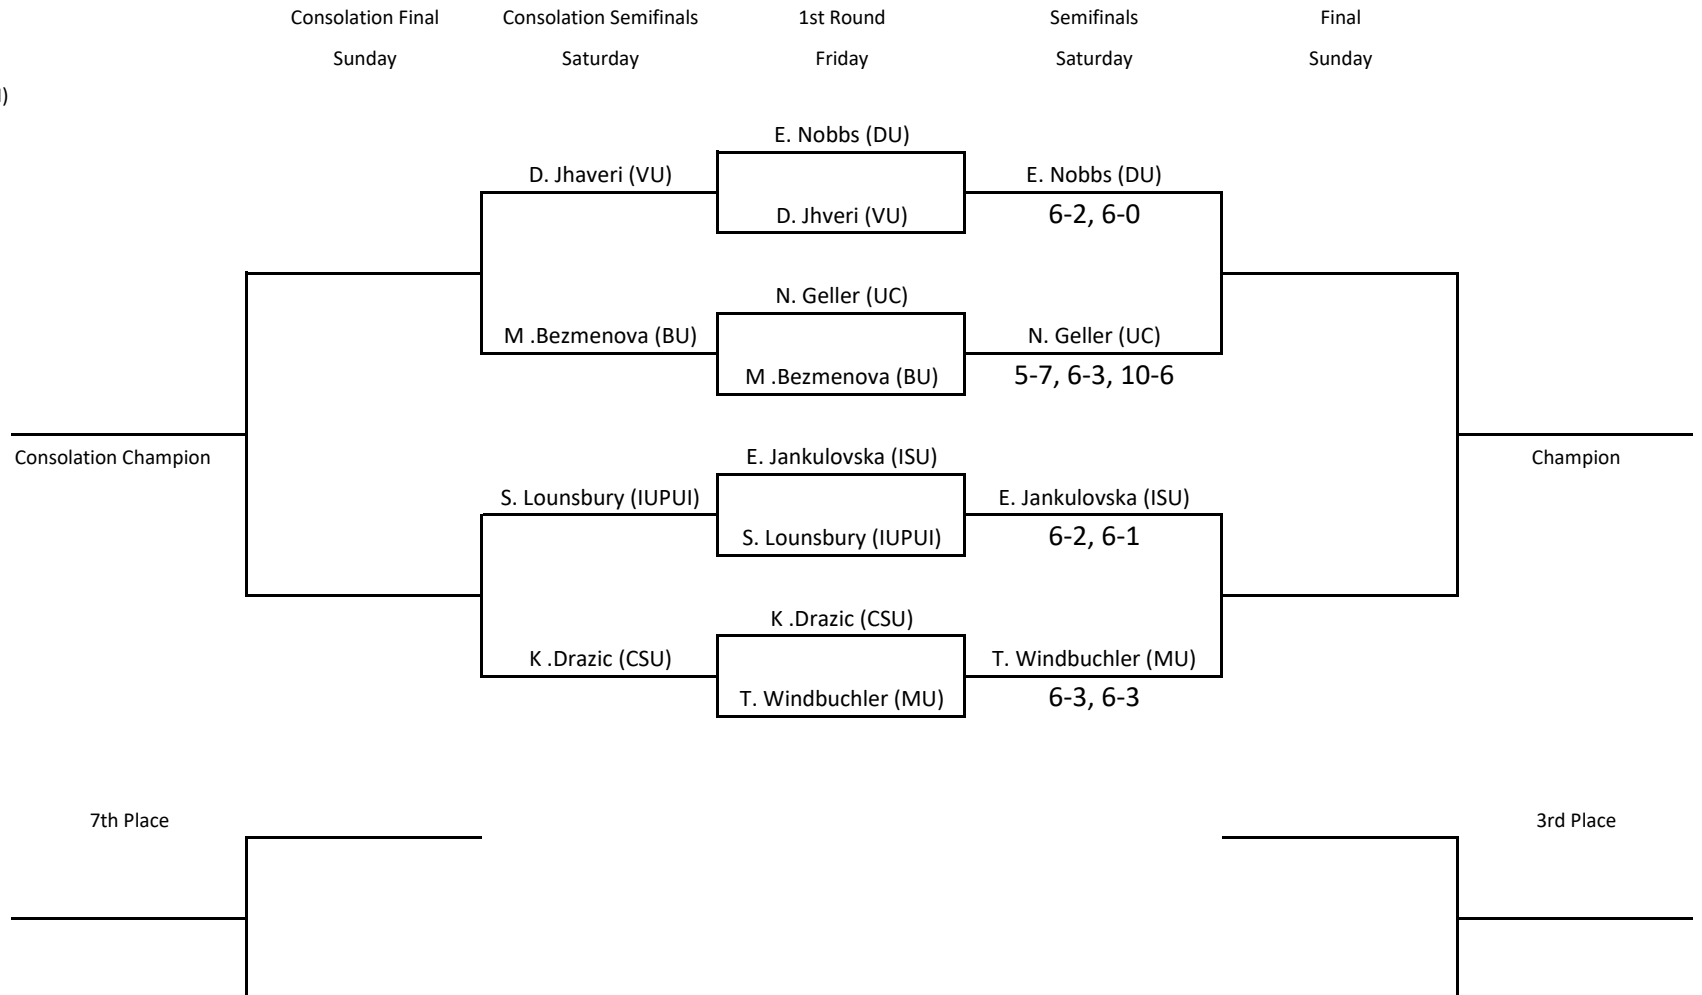

REDBIRD INVITATIONAL - Singles Flight # 5

Players

- Eleanor Nobbs (DU)
- Tiana Windbuchler (MU)
- Elena Jankulovska (ISU)
- Maria Bezmenova (BU)
- Katarina Drazic (CSU)
- Nicole Geller (UC)
- Sarah Lounsbury (IUPUI)
- Demi Jhaveri (VU)