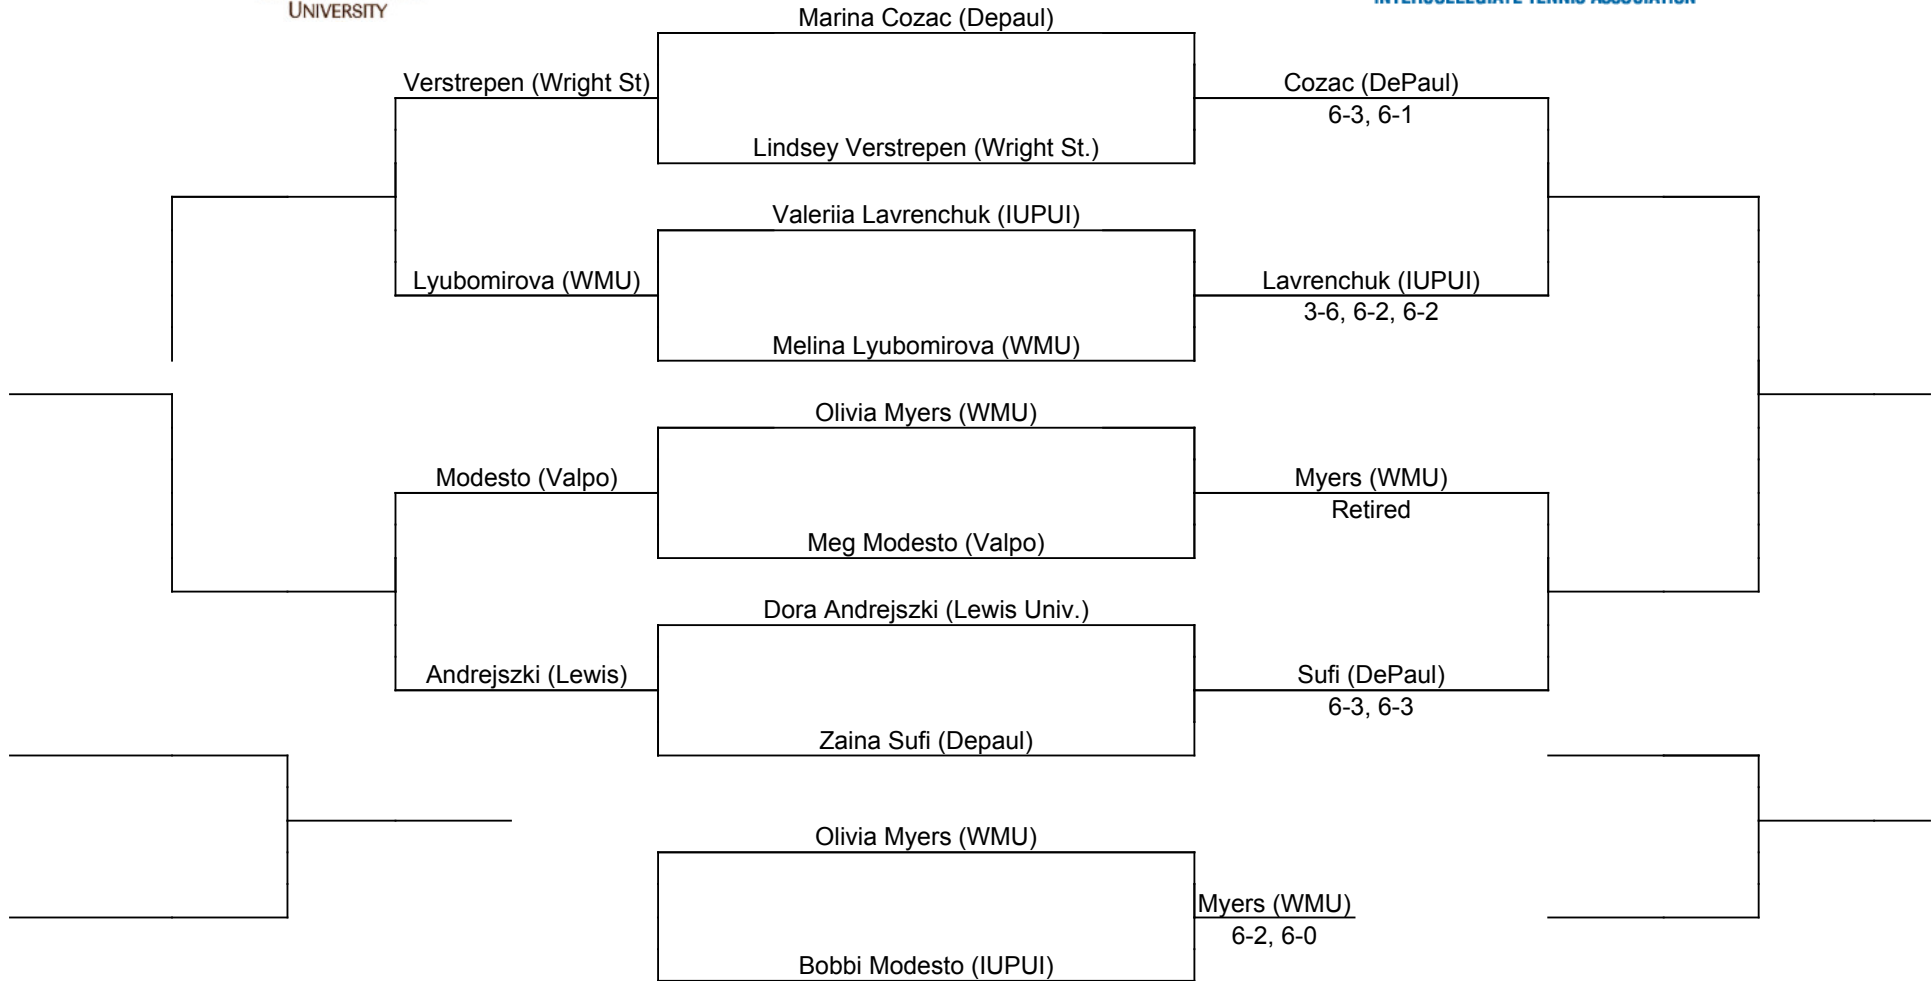

2015 Bronco Invitational
An Intercollegiate Tennis Association Sanctioned Event
Hosted by Western Michigan October 9-11, 2015
Amy Yeast Flight

2015 Bronco Invitational
An Intercollegiate Tennis Association Sanctioned Event
Hosted by Western Michigan October 9-11, 2015