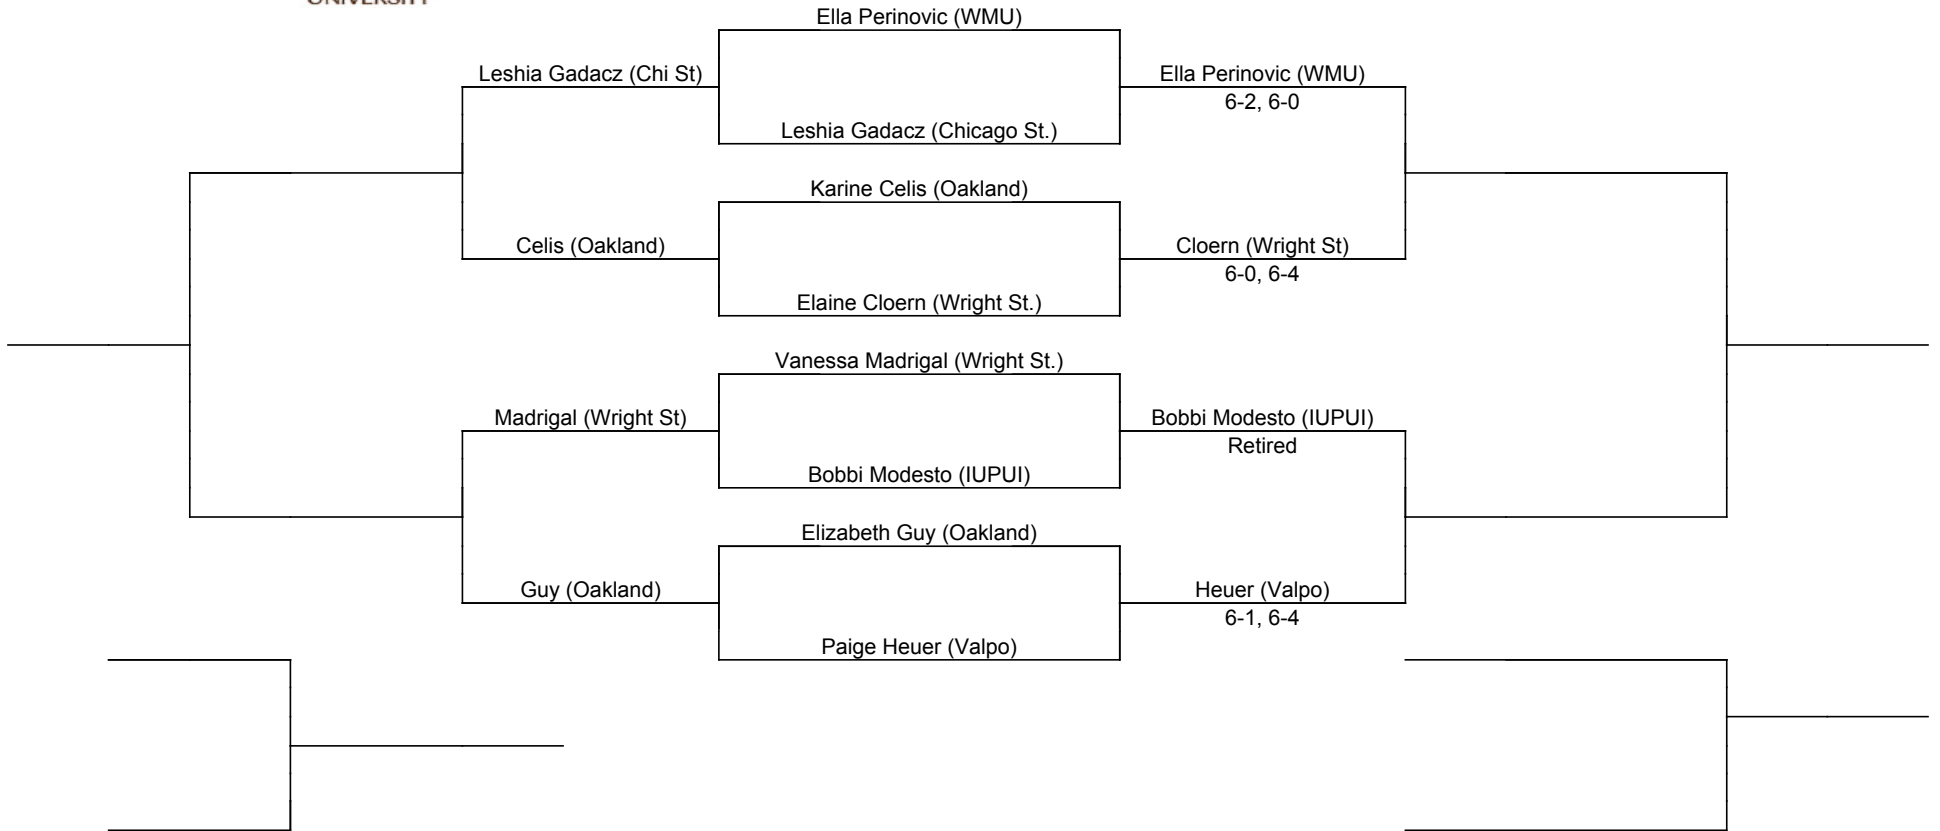

Rachel Swartwood (IUPUI)

Swartwood (IUPUI)

Kuhle (WMU)

Tracy Kuhle (WMU)

6-3, 6-0

2015 Bronco Invitational
An Intercollegiate Tennis Association Sanctioned Event
 Hosted by Western Michigan October 9-11, 2015
Sue Wergand Flight

2015 Bronco Invitational
An Intercollegiate Tennis Association Sanctioned Event
Hosted by Western Michigan October 9-11, 2015
Kathleen Meyer Flight

Samantha Mayer (IUPUI)

Mayer (IUPUI)

Gamboa (Chi St)
6-3, 5-7, 6-0