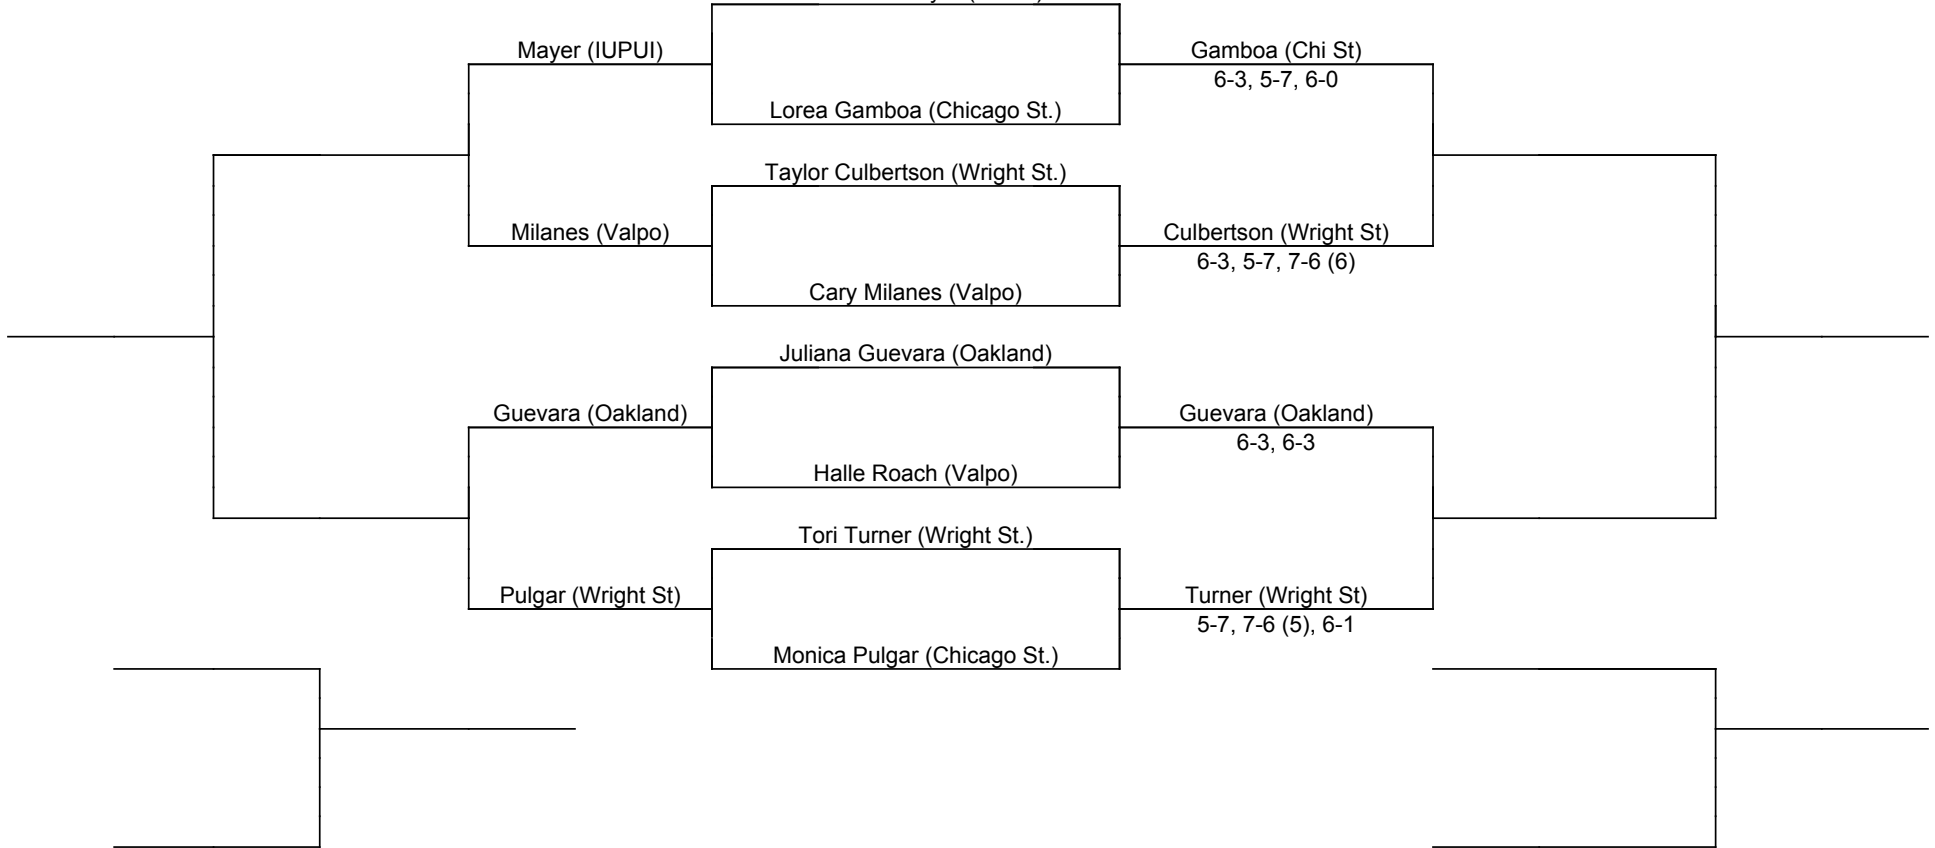

Taylor Culbertson (Wright St.)

Milanes (Valpo)

Culbertson (Wright St)
6-3, 5-7, 7-6 (6)

Juliana Guevara (Oakland)

Guevara (Oakland)

Guevara (Oakland)
6-3, 6-3

Tori Turner (Wright St.)

Pulgar (Wright St)

Turner (Wright St)
5-7, 7-6 (5), 6-1

2015 Bronco Invitational
An Intercollegiate Tennis Association Sanctioned Event
Hosted by Western Michigan October 9-11, 2015
Stephanie Prychitko

2015 Bronco Invitational
 An Intercollegiate Tennis Association Sanctioned Event
 Hosted by Western Michigan October 9-11, 2015
Betsy Kuhle Flight