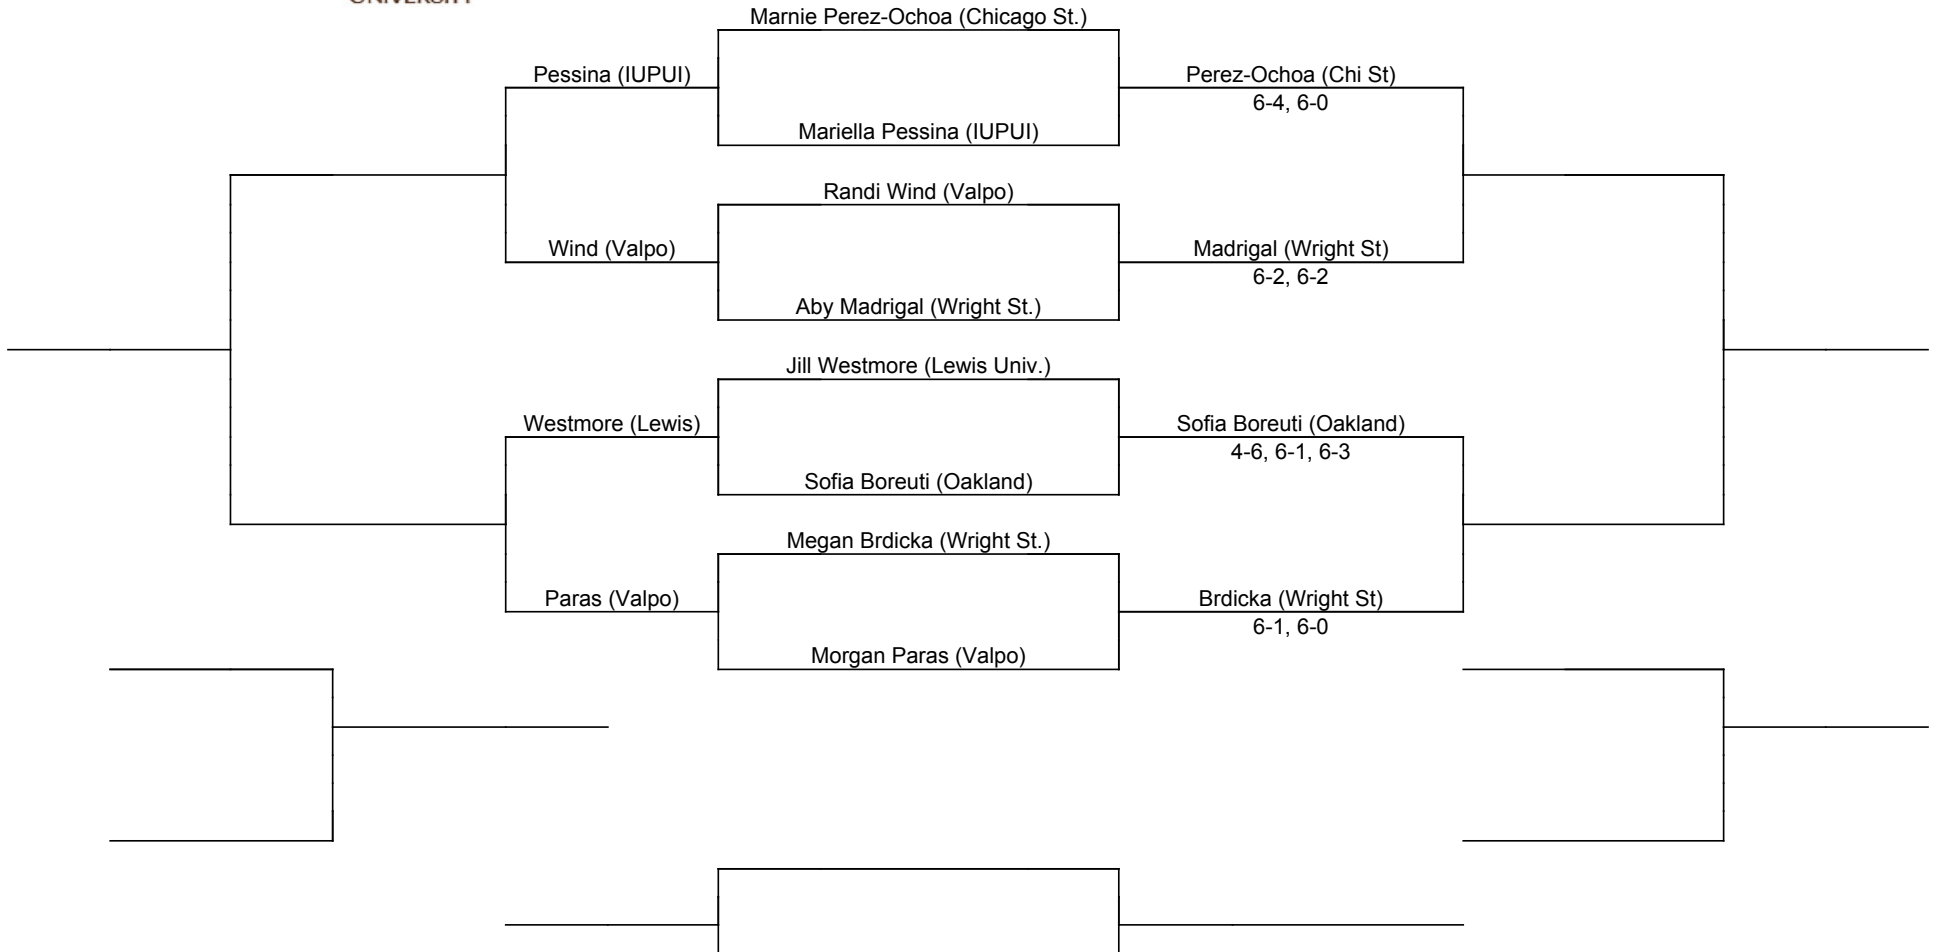

2015 Bronco Invitational
An Intercollegiate Tennis Association Sanctioned Event
Hosted by Western Michigan October 9-11, 2015
Kathleen Meyer Flight

Samantha Mayer (IUPUI)

Mayer (IUPUI)

Gamboa (Chi St)
6-3, 5-7, 6-0

Taylor Culbertson (Wright St.)

Milanes (Valpo)

Culbertson (Wright St)
6-3, 5-7, 7-6 (6)

Juliana Guevara (Oakland)

Guevara (Oakland)

Guevara (Oakland)
6-3, 6-3

Tori Turner (Wright St.)

Pulgar (Wright St)

Turner (Wright St)
5-7, 7-6 (5), 6-1

2015 Bronco Invitational
An Intercollegiate Tennis Association Sanctioned Event
Hosted by Western Michigan October 9-11, 2015
Stephanie Prychitko

2015 Bronco Invitational
 An Intercollegiate Tennis Association Sanctioned Event
 Hosted by Western Michigan October 9-11, 2015
Betsy Kuhle Flight