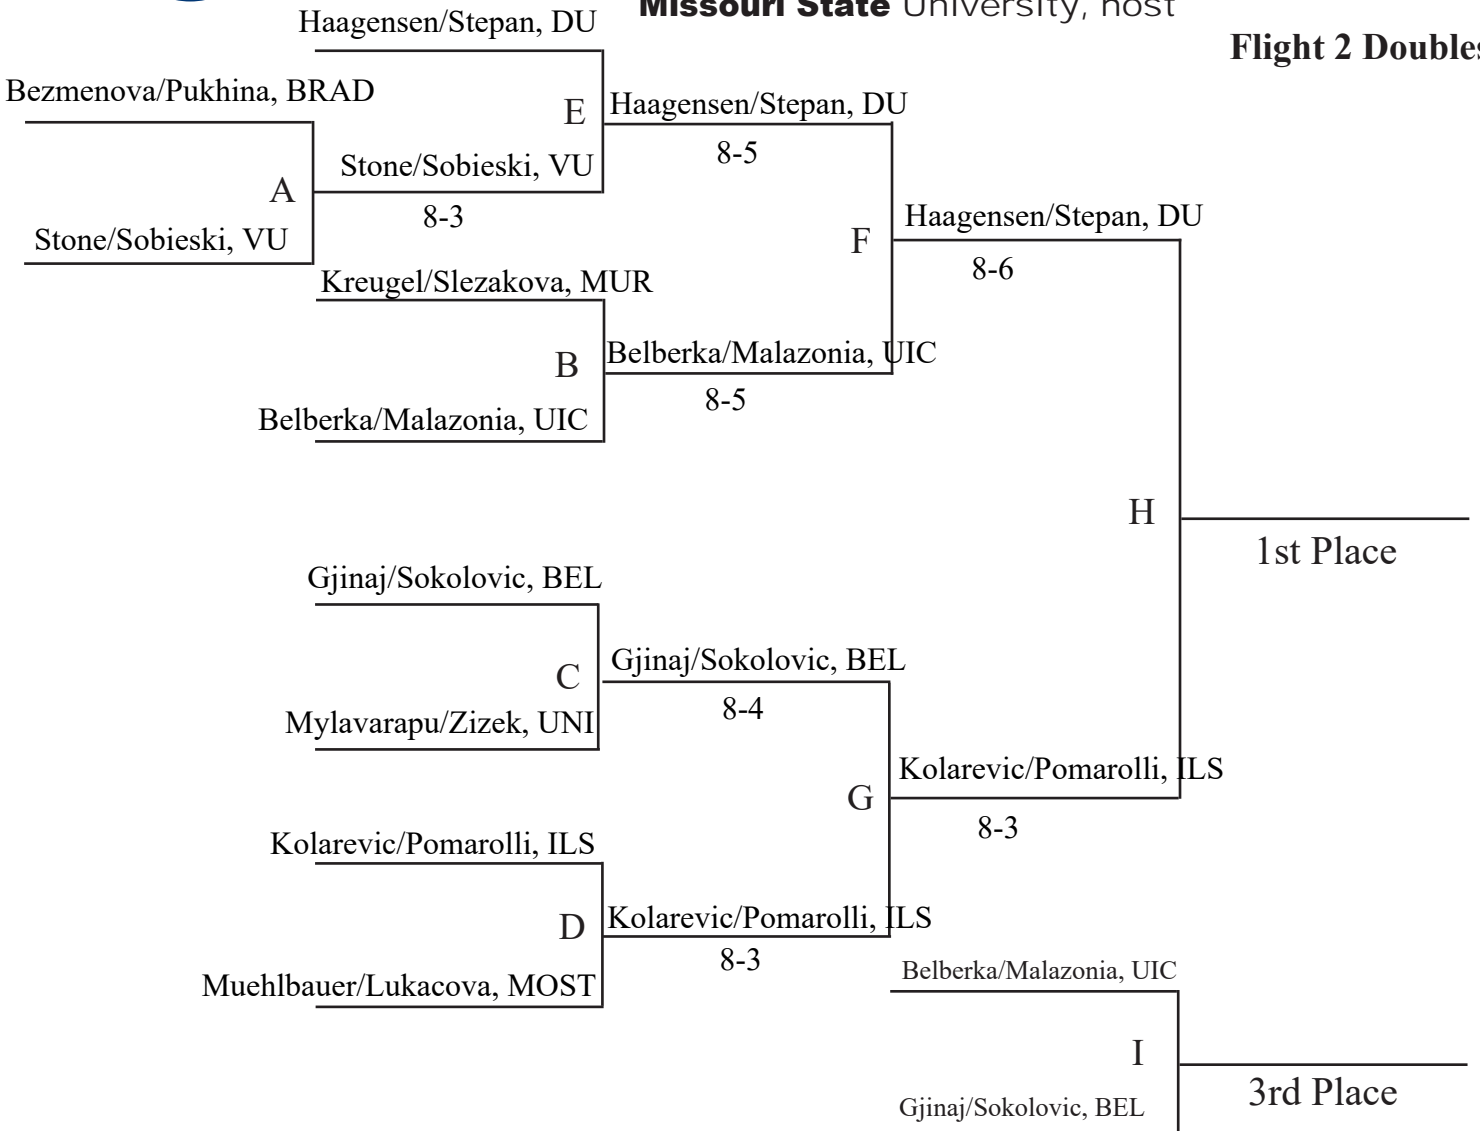

3rd Place

MVC Women's Tennis Individual Championship

Oct. **6-8**, 20**23**

Missouri State University, host

Flight 2 Doubles

MVC Women's Tennis Individual Championship

Oct. **6-8**, 20**23**

Missouri State University, host