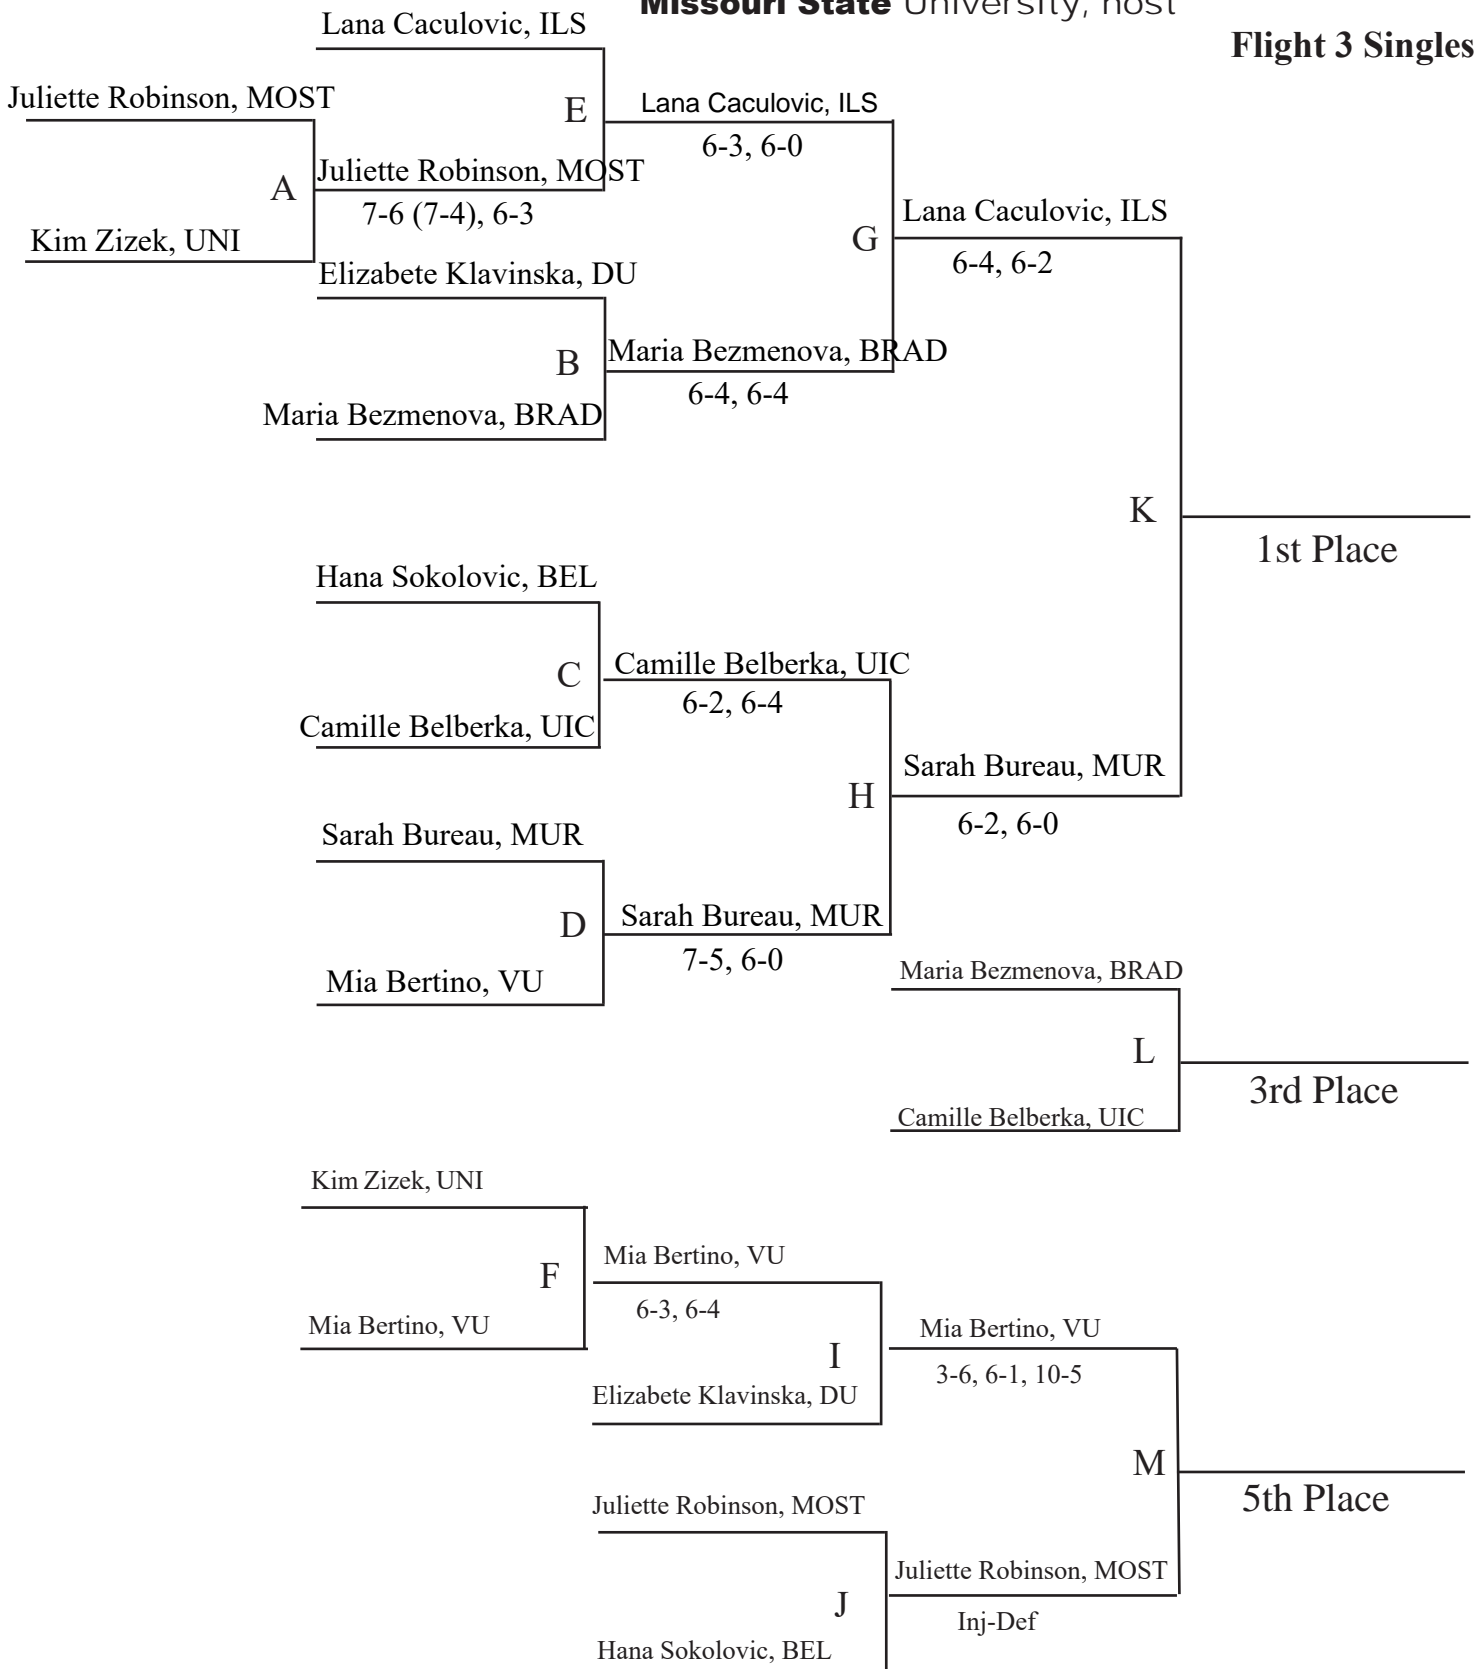

MVC Women's Tennis Individual Championship

Oct. **6-8**, 2023

Missouri State University, host

Flight 1 Singles

MVC Women's Tennis Individual Championship

Oct. **6-8**, 2023

Missouri State University, host

Flight 2 Singles

MVC Women's Tennis Individual Championship

Oct. **6-8**, 2023

Missouri State University, host

Flight 3 Singles

MVC Women's Tennis Individual Championship

Oct. **6-8**, 20**23**

Missouri State University, host