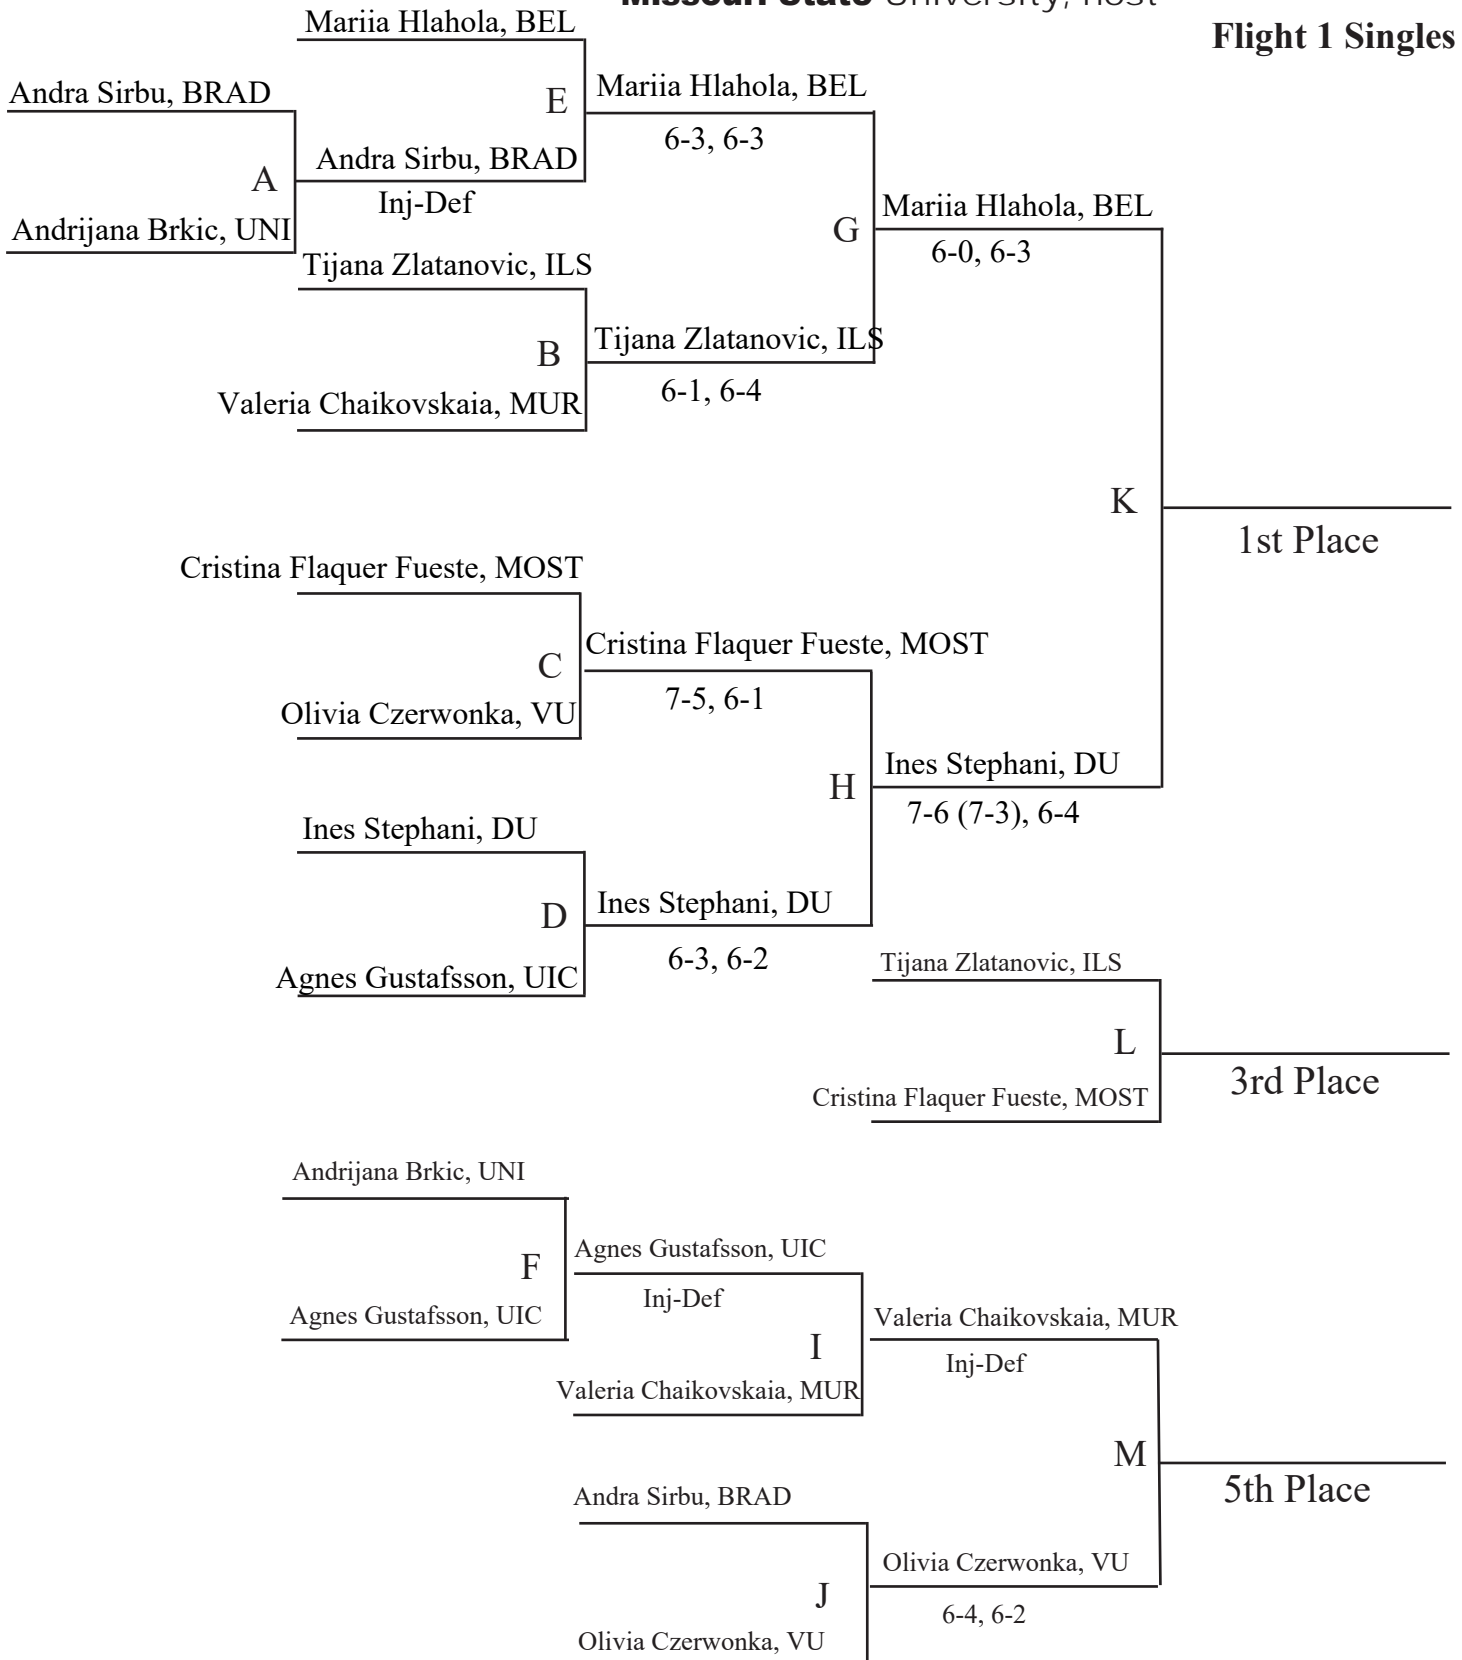

MVC Women's Tennis Individual Championship

Oct. **6-8**, 2023

Missouri State University, host

Flight 1 Singles

MVC Women's Tennis Individual Championship

Oct. **6-8**, 2023

Missouri State University, host

Flight 2 Singles

MVC Women's Tennis Individual Championship

Oct. **6-8**, 2023

Missouri State University, host

Flight 3 Singles

MVC Women's Tennis Individual Championship

Oct. **6-8**, 20**23**

Missouri State University, host