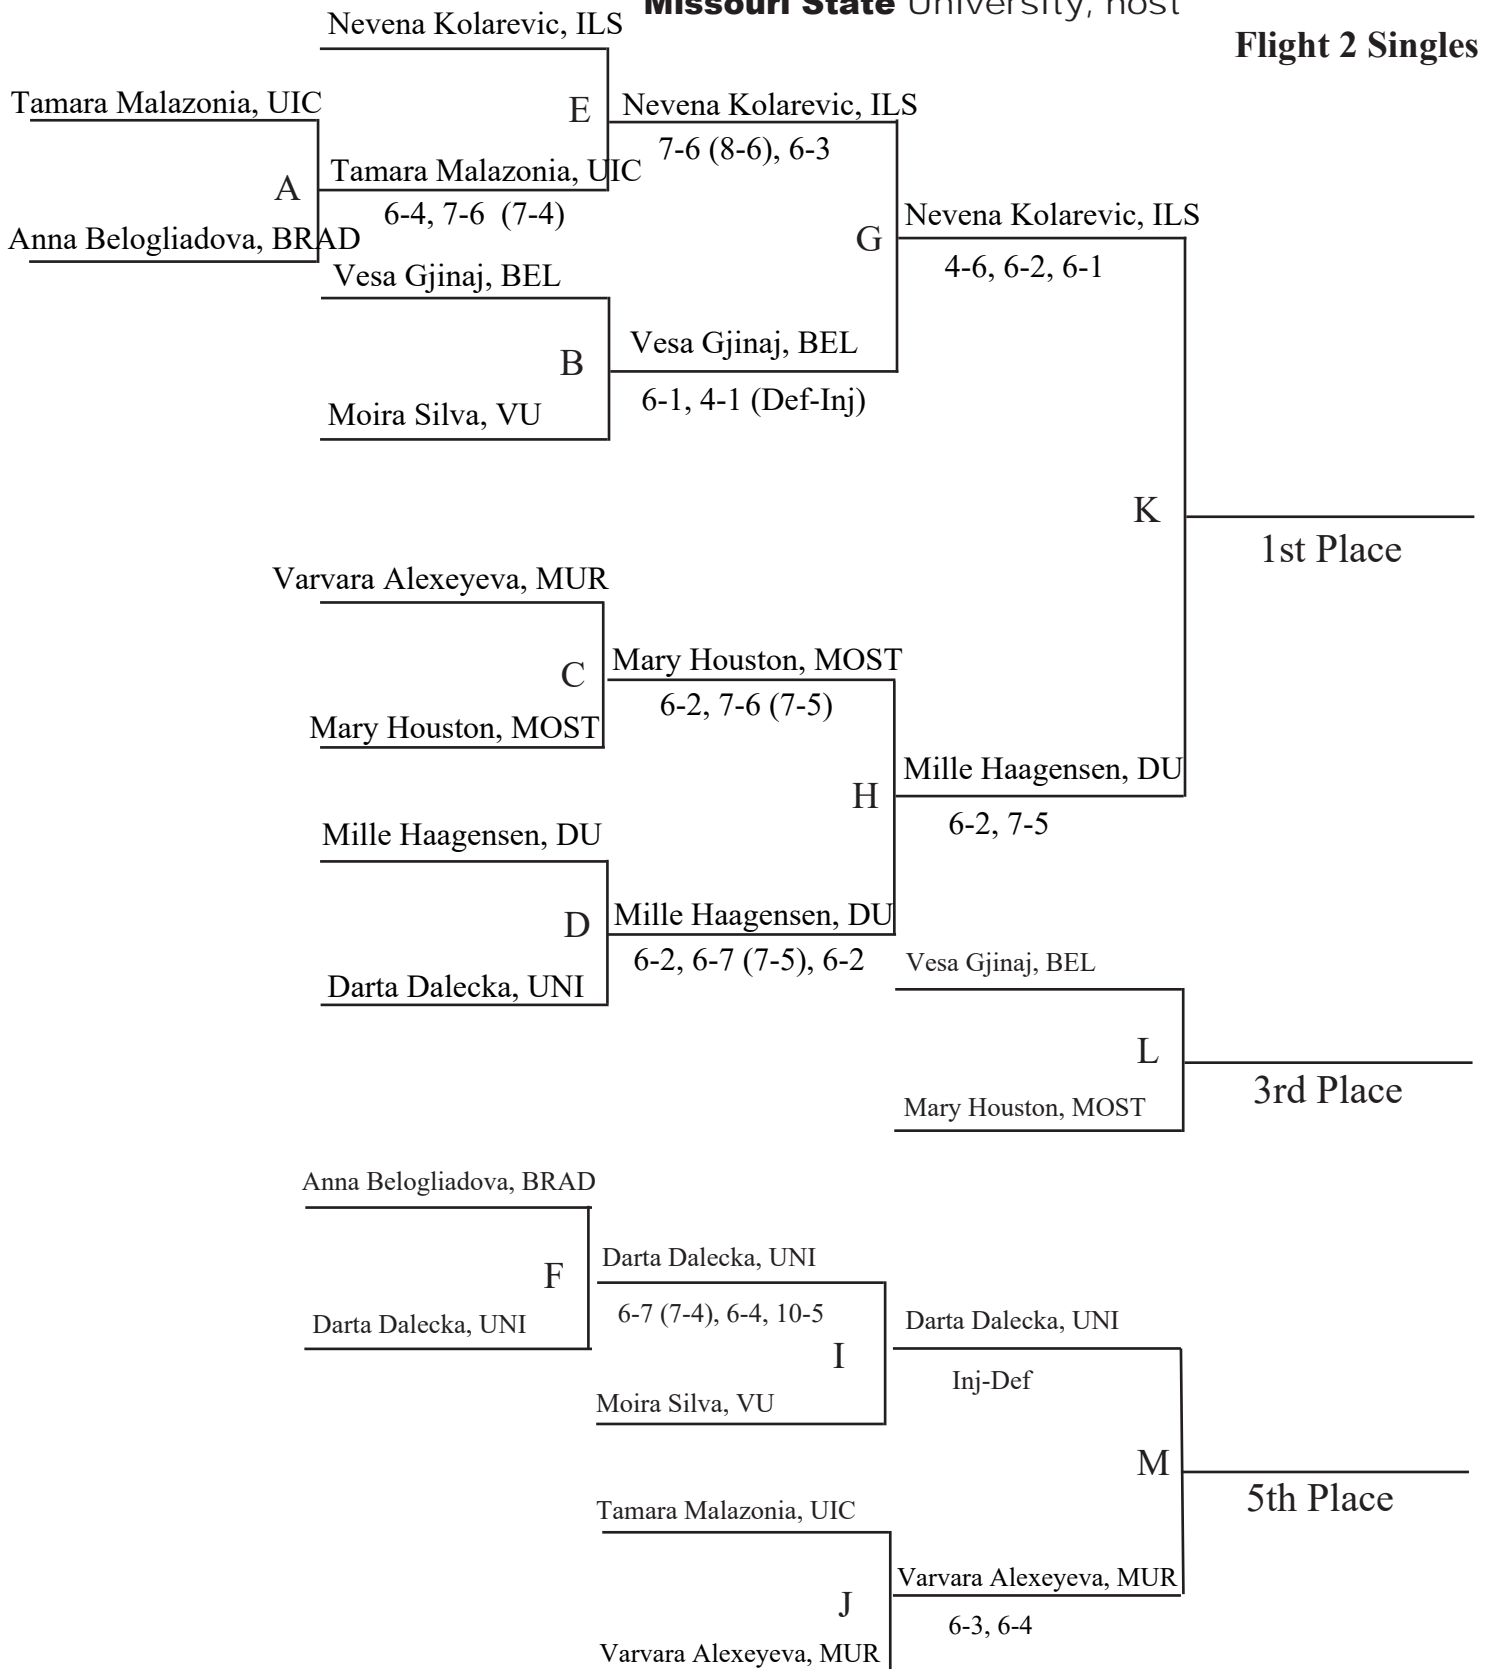

MVC Women's Tennis Individual Championship

Oct. **6-8**, 2023

Missouri State University, host

Flight 1 Singles

MVC Women's Tennis Individual Championship

Oct. **6-8**, 2023

Missouri State University, host

Flight 2 Singles

MVC Women's Tennis Individual Championship

Oct. **6-8**, 2023

Missouri State University, host

Flight 3 Singles

MVC Women's Tennis Individual Championship

Oct. **6-8**, 20**23**

Missouri State University, host