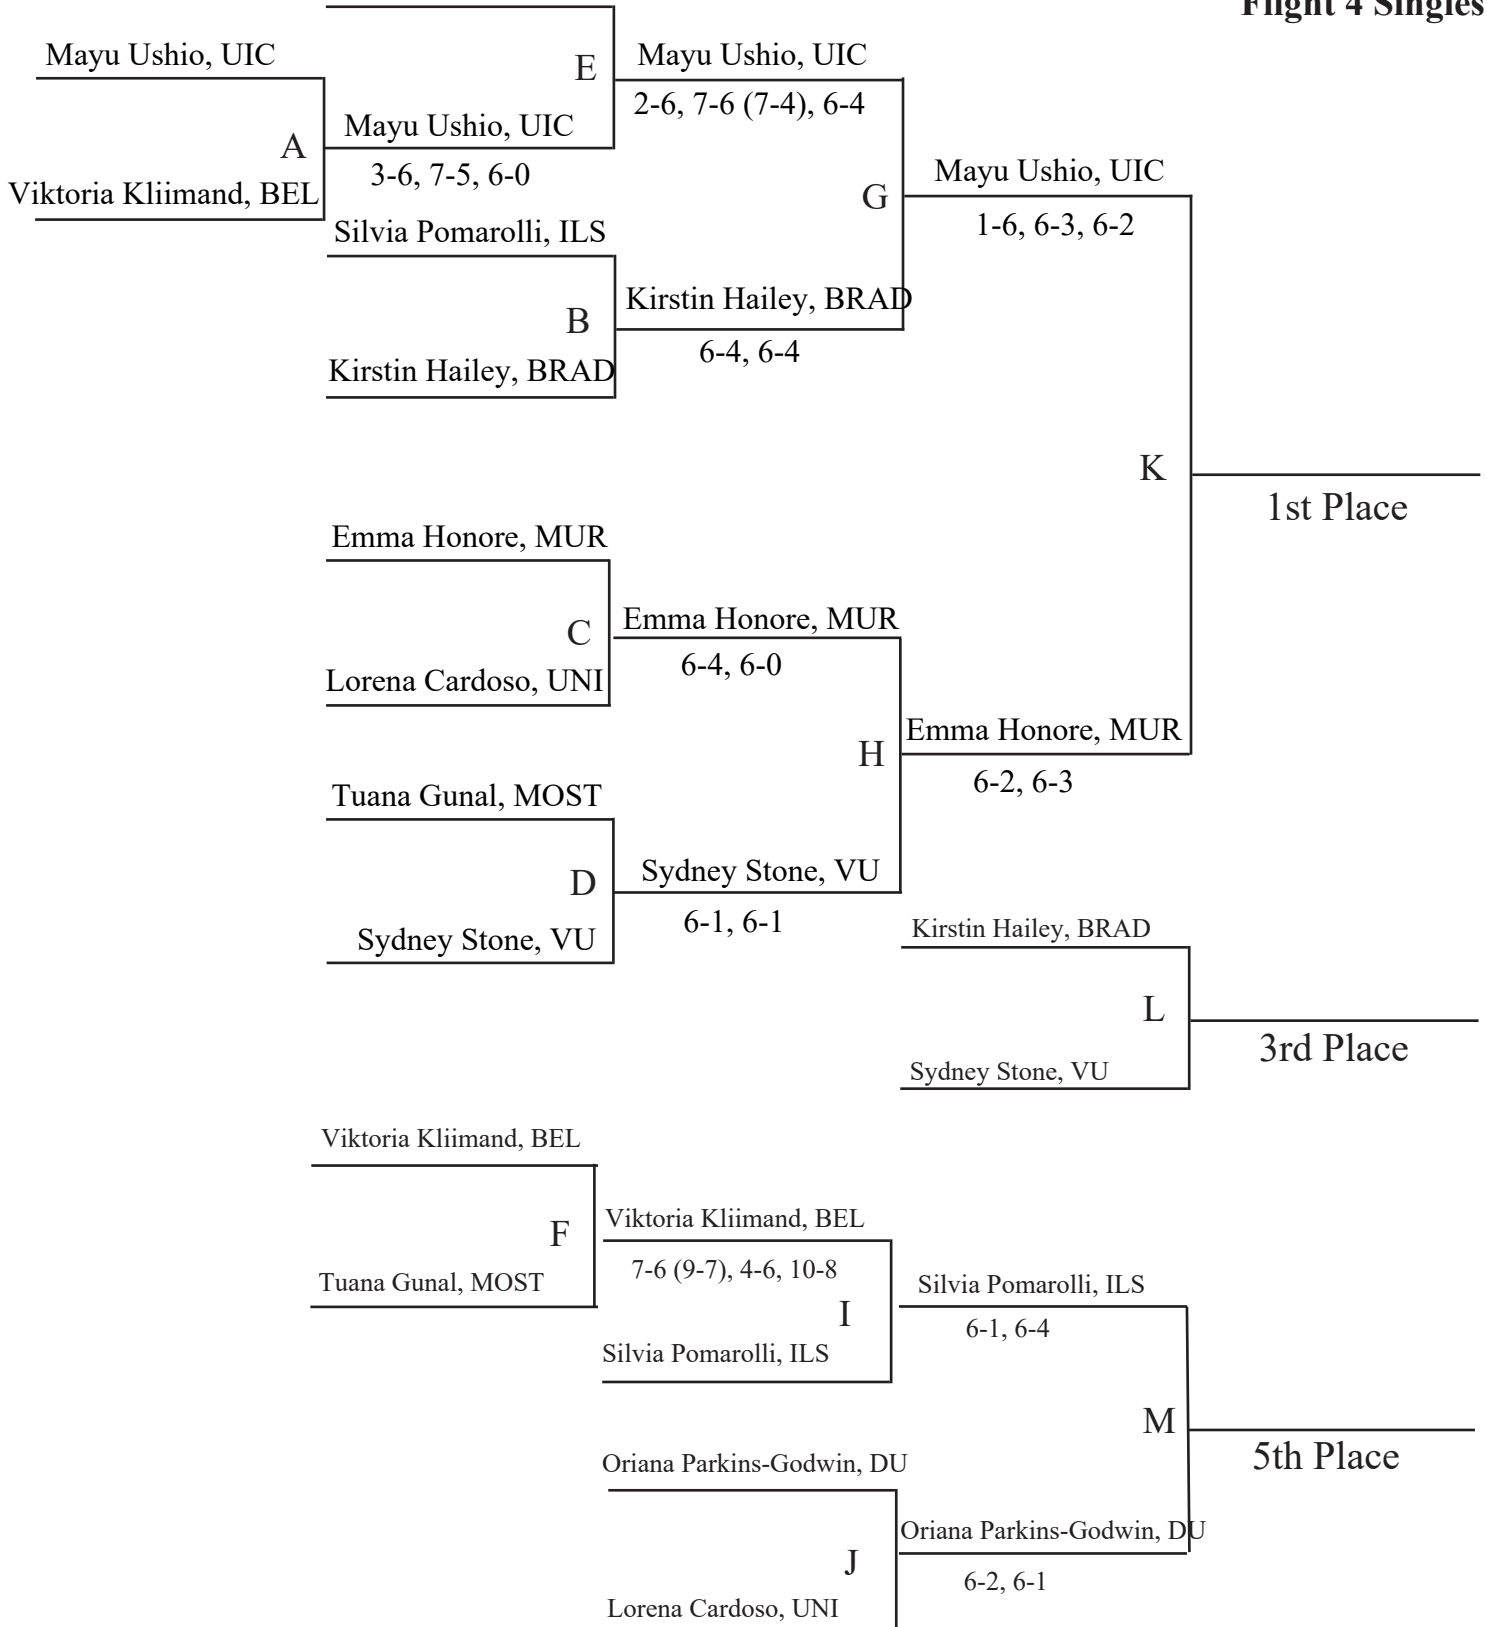

MVC Women's Tennis Individual Championship

Oct. **6-8**, 2023

Missouri State University, host

Flight 1 Singles

MVC Women's Tennis Individual Championship

Oct. **6-8**, 2023

Missouri State University, host

Flight 2 Singles

MVC Women's Tennis Individual Championship

Oct. **6-8**, 2023

Missouri State University, host

Flight 3 Singles

MVC Women's Tennis Individual Championship

Oct. **6-8**, 20**23**

Missouri State University, host

Flight 4 Singles

Oriana Parkins-Godwin, DU

MVC Women's Tennis Individual Championship

Oct. **6-8**, 2023

Missouri State University, host

Flight 5 Singles

MVC Women's Tennis Individual Championship

Oct. **6-8**, 2023