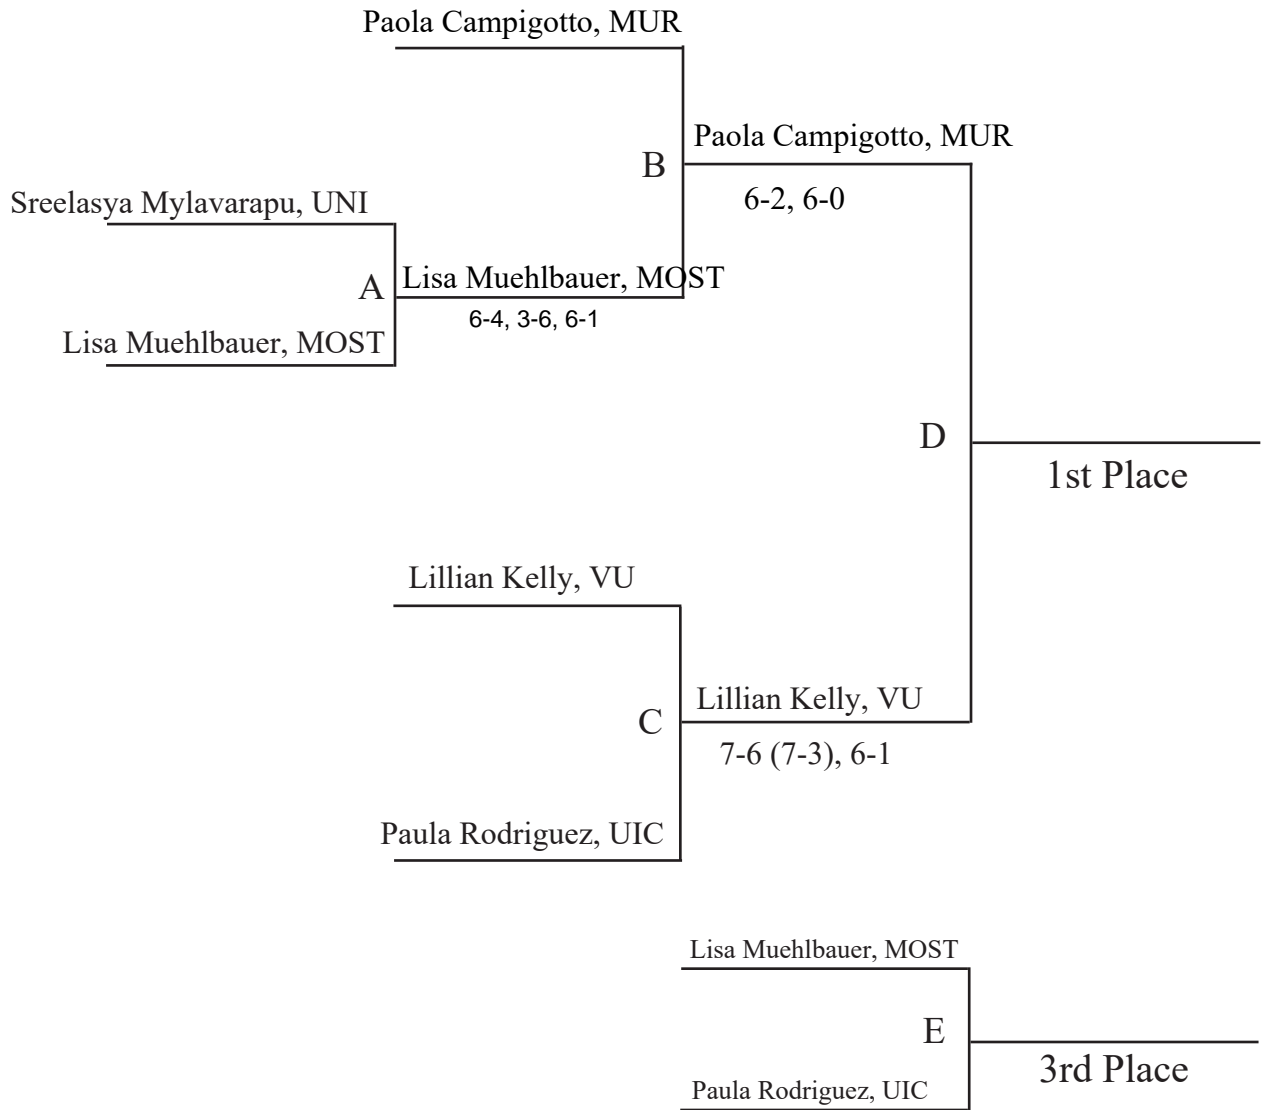

Libbie Hamilton, BEL

J

Libbie Hamilton, BEL

Alexandra Hildreth, BRAD

7-5, 1-0 (Inj-Def)

MVC Women's Tennis Individual Championship

Oct. **6-8**, 20**23**

Missouri State University, host

Flight 7 Singles

MVC Women's Tennis Individual Championship

Oct. **6-8**, 20**23**

Missouri State University, host

Flight 1 Doubles

Stephani/Parkins-Godwin, DU

Flaquer Fueste/Houston, MOST

E