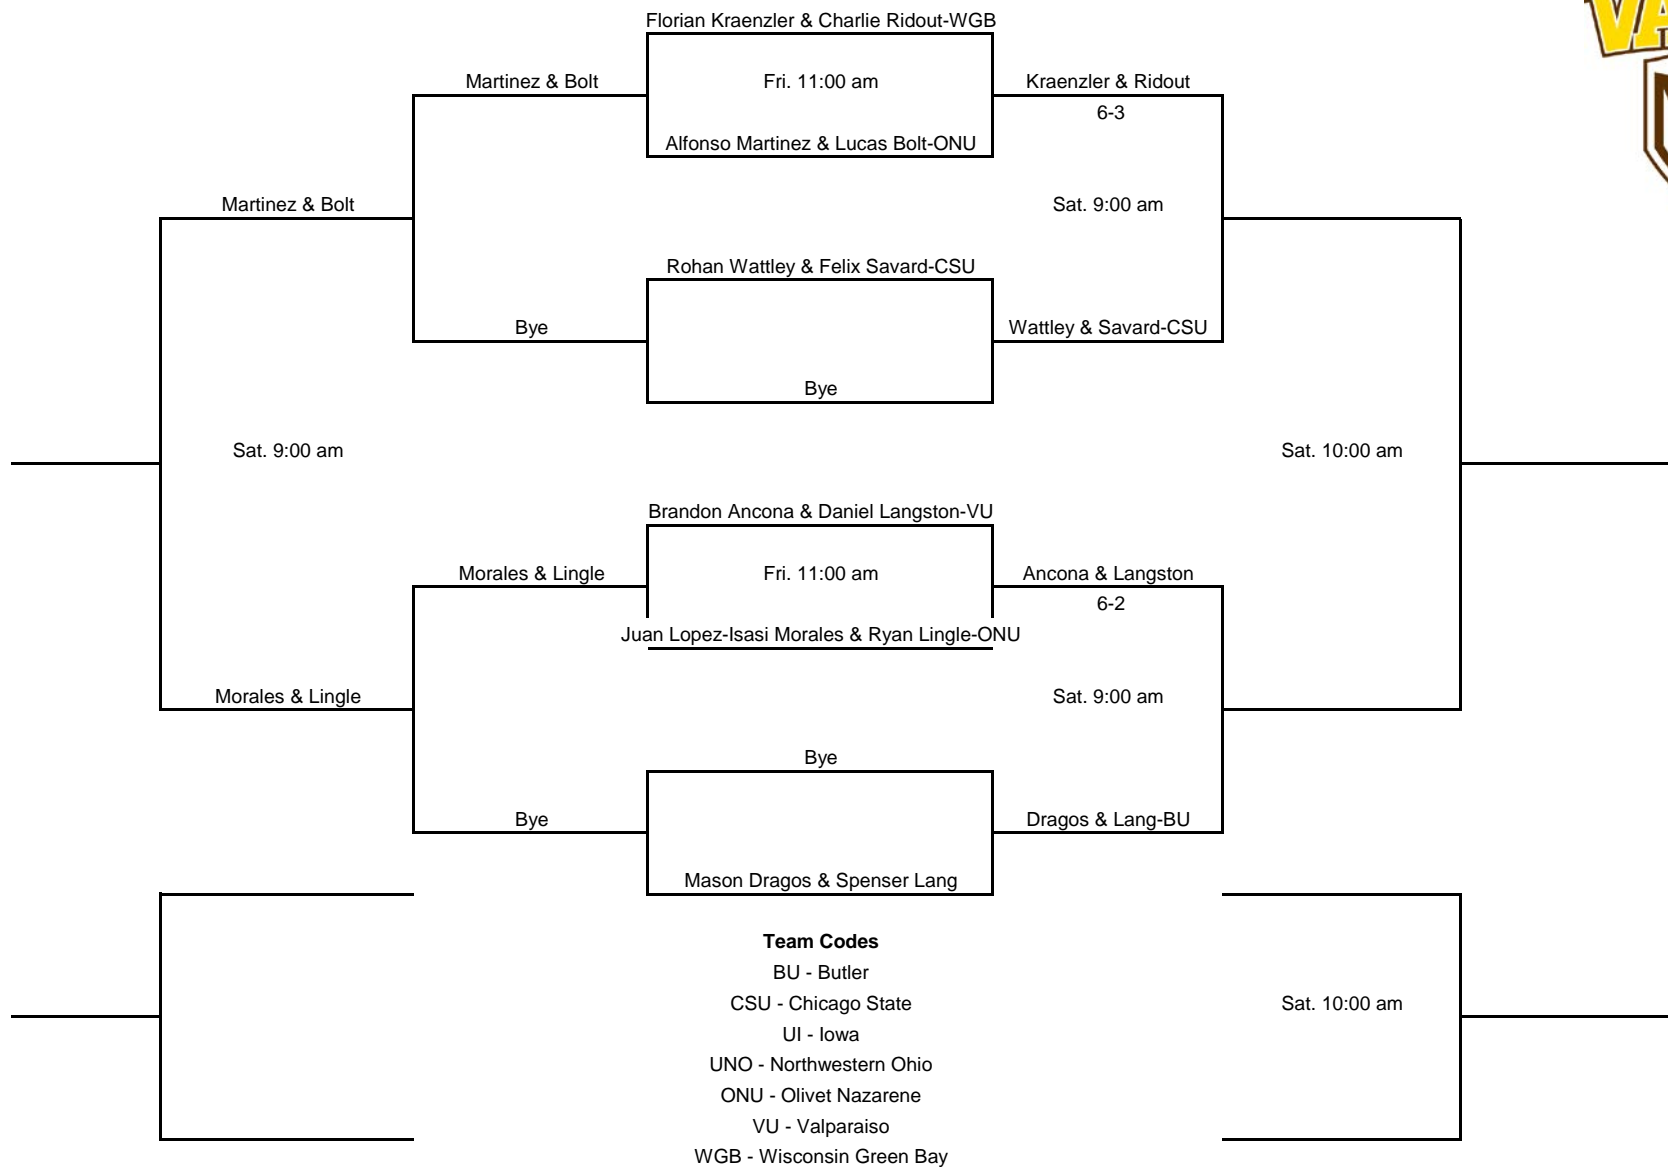

A Singles

2016 Valpo Fall Invite
October 14, 15

Team Codes
 BU - Butler
 CSU - Chicago State
 UI - Iowa
 UNO - Northwestern Ohio
 ONU - Olivet Nazarene
 VU - Valparaiso
 WGB - Wisconsin Green Bay

B Singles

2016 Valpo Fall Invite
October 14, 15

C Singles

2016 Valpo Fall Invite
October 14, 15

A Doubles

2016 Valpo Fall Invite
October 14, 15

B Doubles

C Doubles

2016 Valpo Fall Invite
October 14, 15