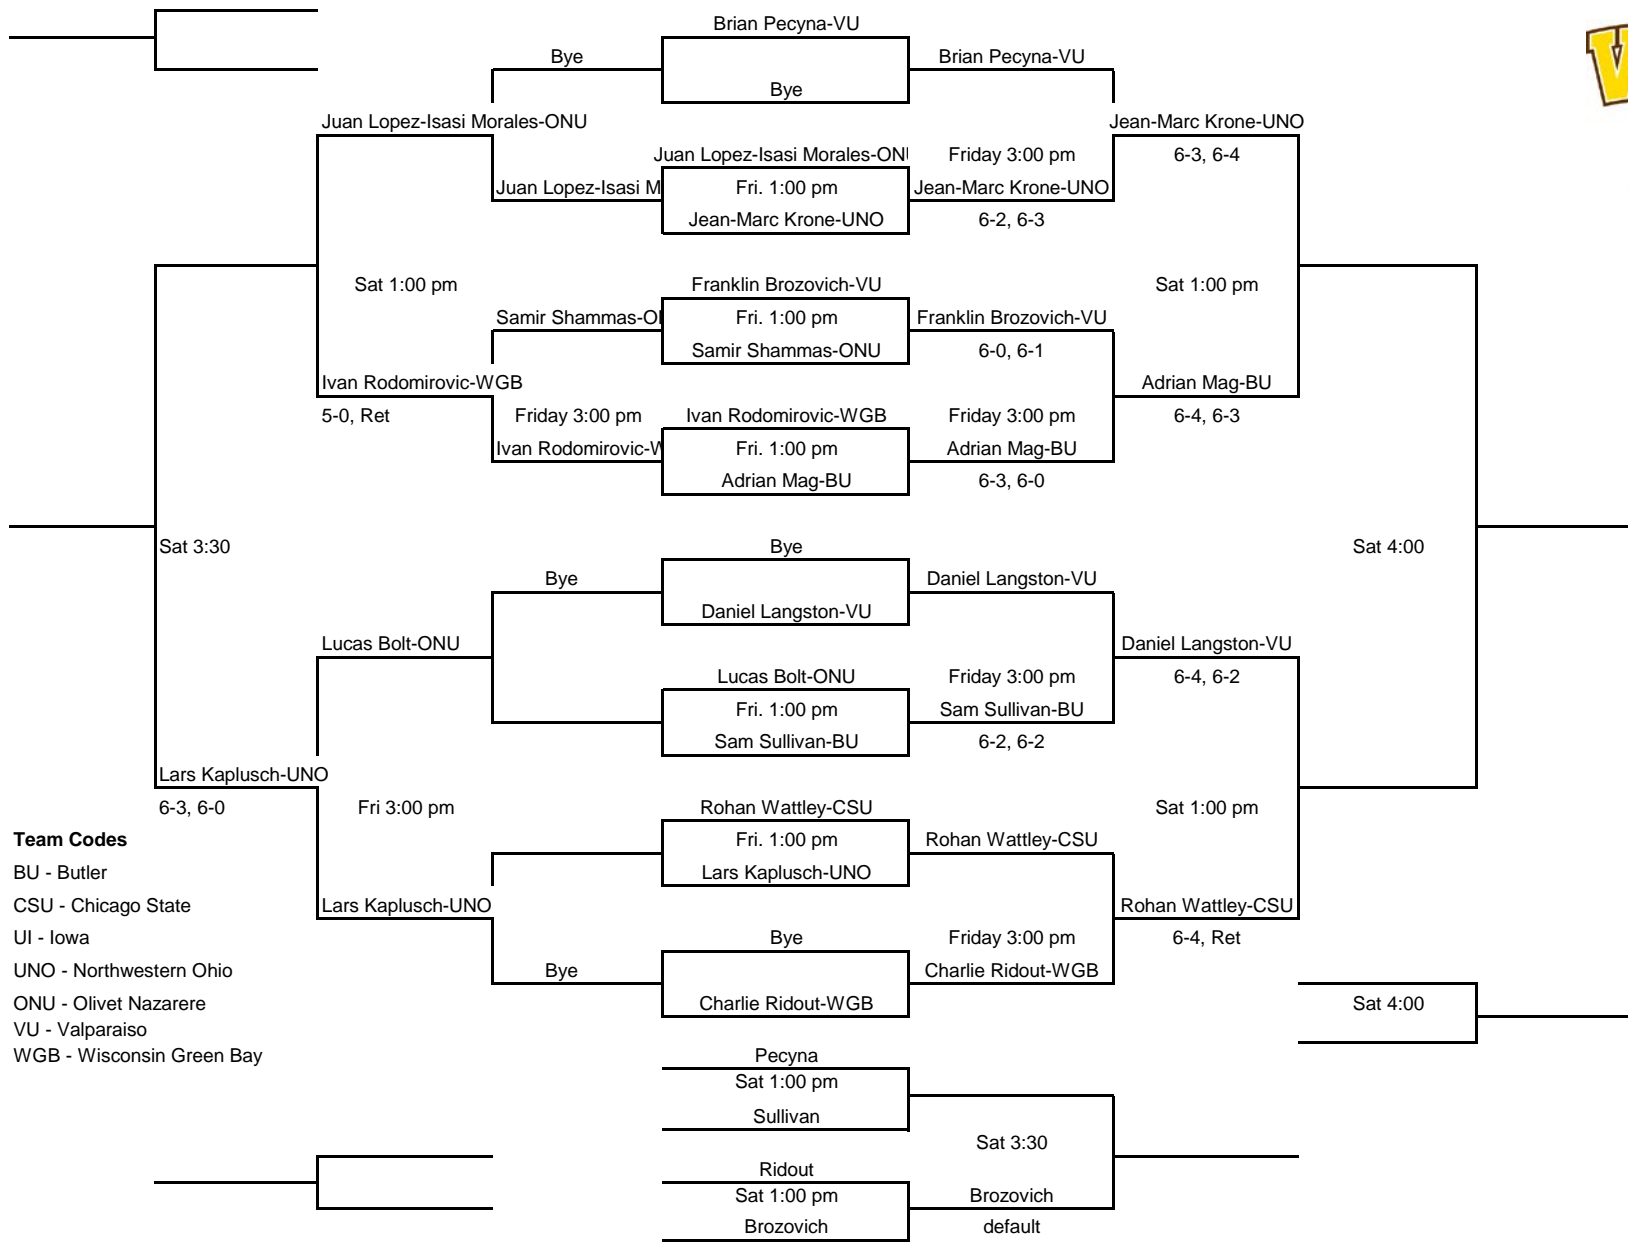

A Singles

2016 Valpo Fall Invite
October 14, 15

Team Codes
 BU - Butler
 CSU - Chicago State
 UI - Iowa
 UNO - Northwestern Ohio
 ONU - Olivet Nazarene
 VU - Valparaiso
 WGB - Wisconsin Green Bay

B Singles

2016 Valpo Fall Invite
October 14, 15

C Singles

2016 Valpo Fall Invite
October 14, 15

A Doubles

2016 Valpo Fall Invite
October 14, 15

B Doubles

C Doubles

2016 Valpo Fall Invite
October 14, 15