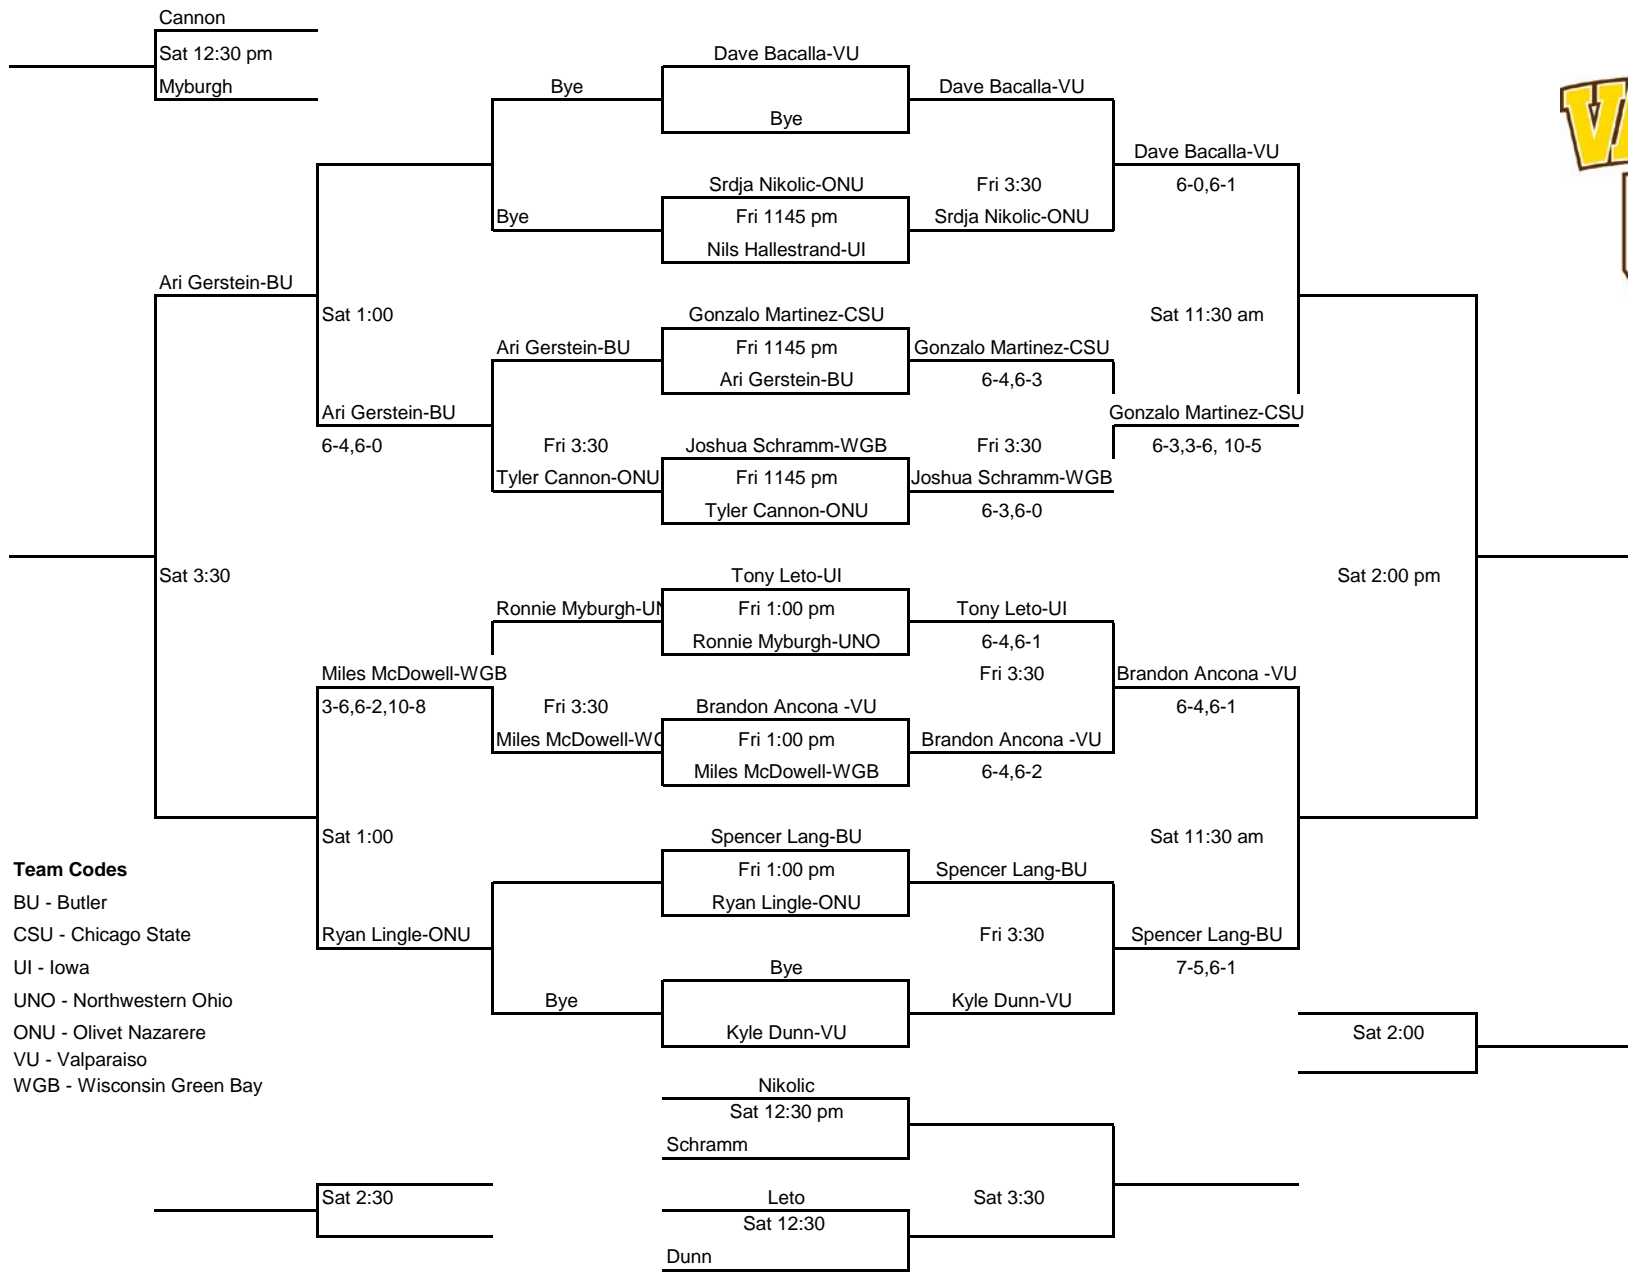

A Singles

2016 Valpo Fall Invite
October 14, 15

Team Codes
 BU - Butler
 CSU - Chicago State
 UI - Iowa
 UNO - Northwestern Ohio
 ONU - Olivet Nazarene
 VU - Valparaiso
 WGB - Wisconsin Green Bay

B Singles

2016 Valpo Fall Invite
October 14, 15

C Singles

2016 Valpo Fall Invite
October 14, 15

A Doubles

2016 Valpo Fall Invite
October 14, 15

B Doubles

C Doubles

2016 Valpo Fall Invite
October 14, 15