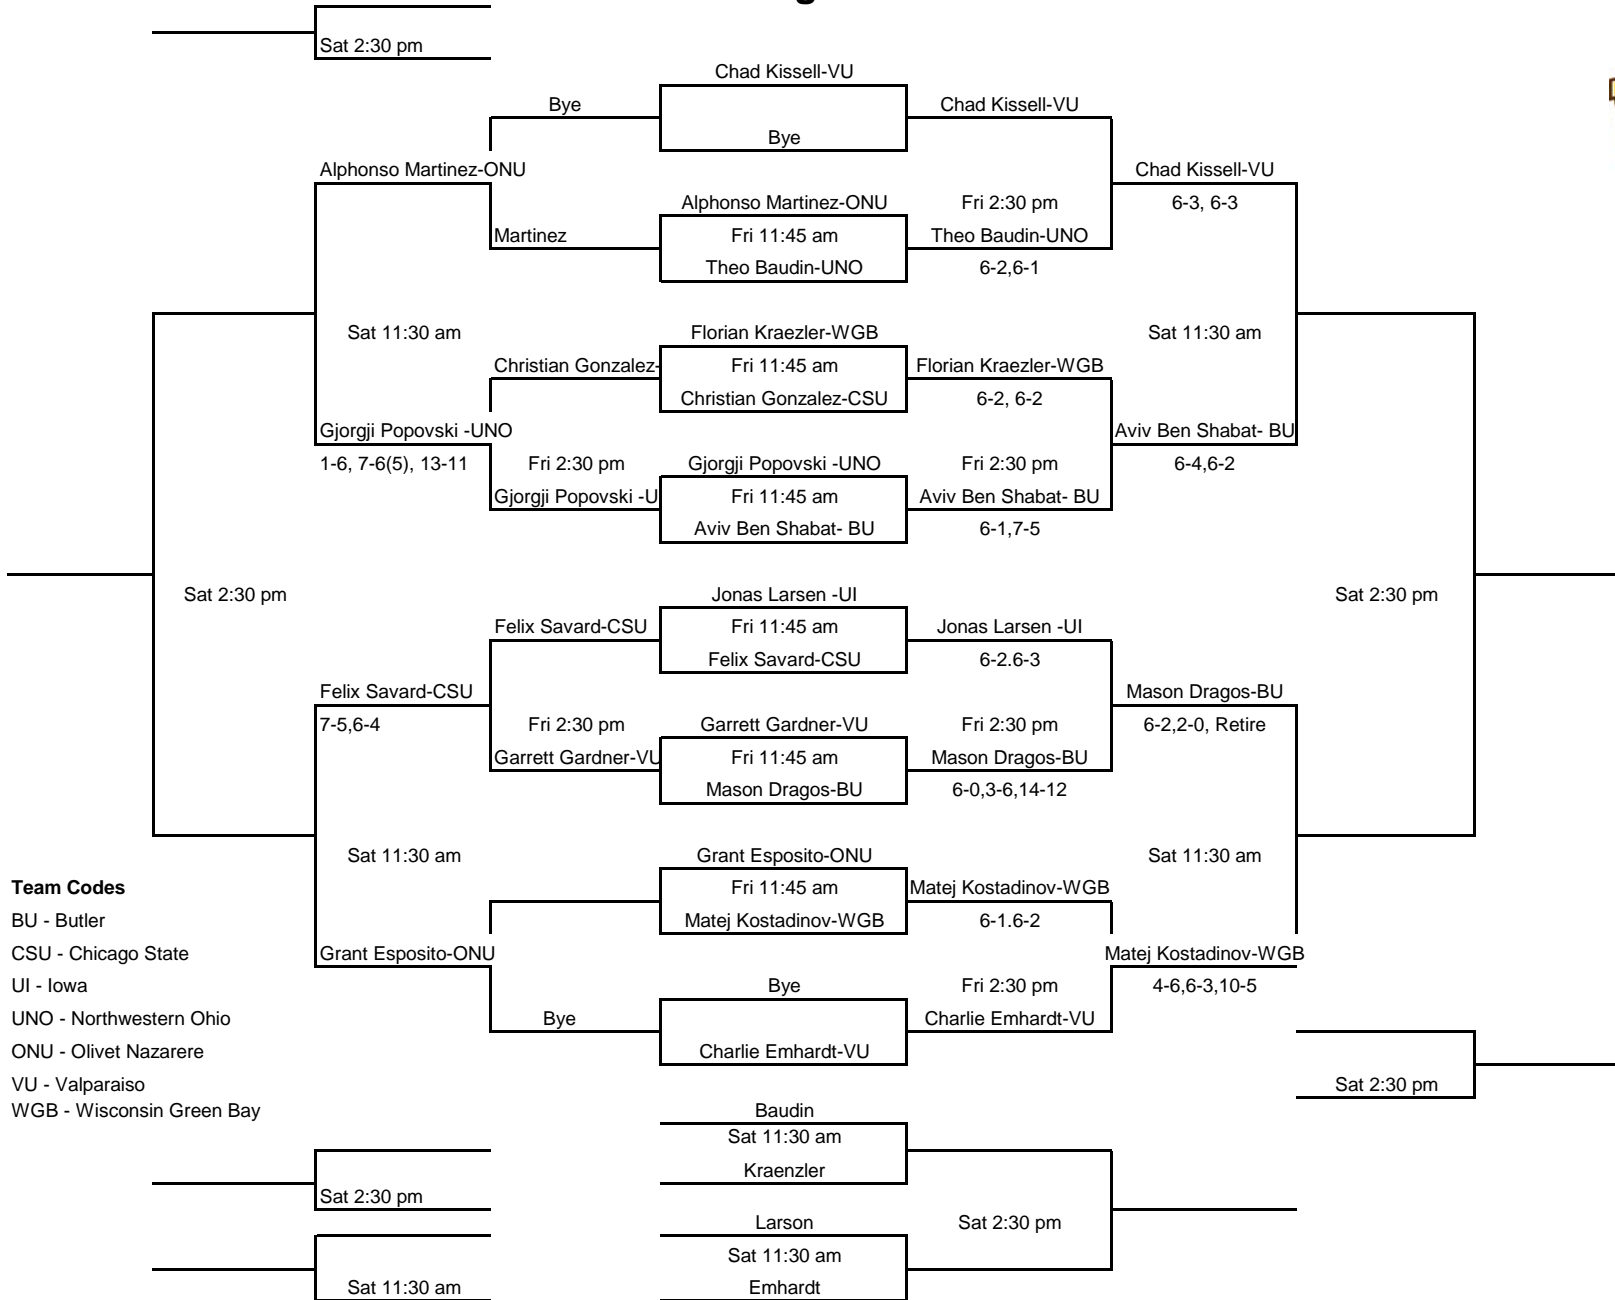

A Singles

2016 Valpo Fall Invite
October 14, 15

Team Codes
 BU - Butler
 CSU - Chicago State
 UI - Iowa
 UNO - Northwestern Ohio
 ONU - Olivet Nazarene
 VU - Valparaiso
 WGB - Wisconsin Green Bay

B Singles

2016 Valpo Fall Invite
October 14, 15

C Singles

2016 Valpo Fall Invite
October 14, 15

A Doubles

2016 Valpo Fall Invite
October 14, 15

B Doubles

C Doubles

2016 Valpo Fall Invite
October 14, 15