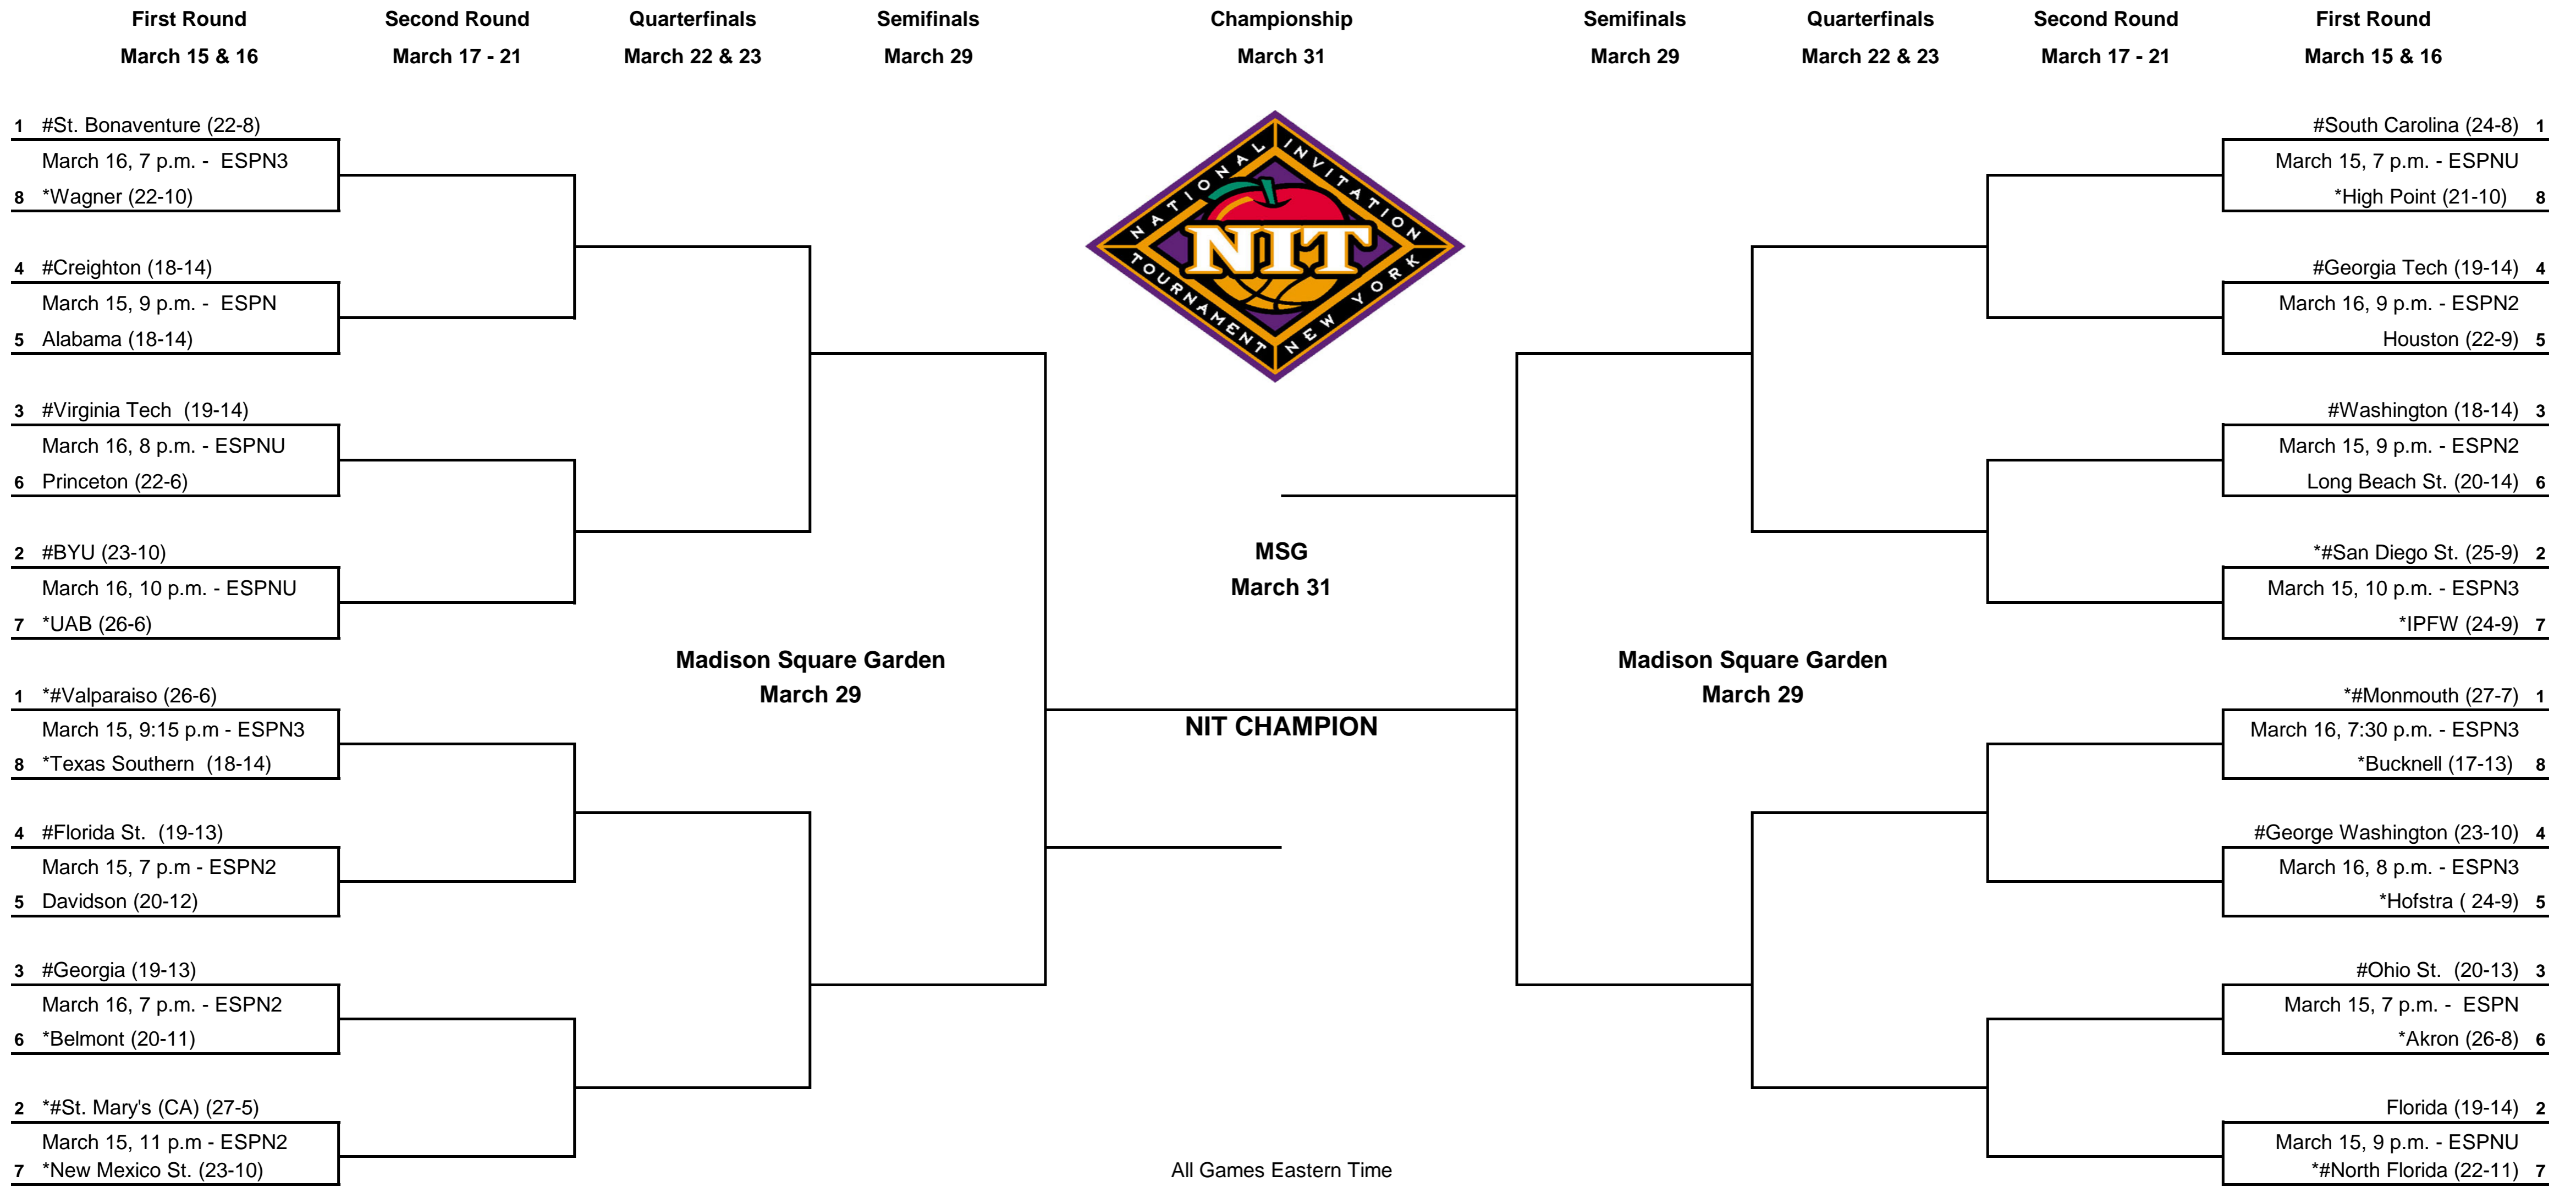

# 2016 NATIONAL INVITATION TOURNAMENT

All Games Eastern Time

\*Automatic Qualifiers - Regular Season Conference Champions

#Host Institution