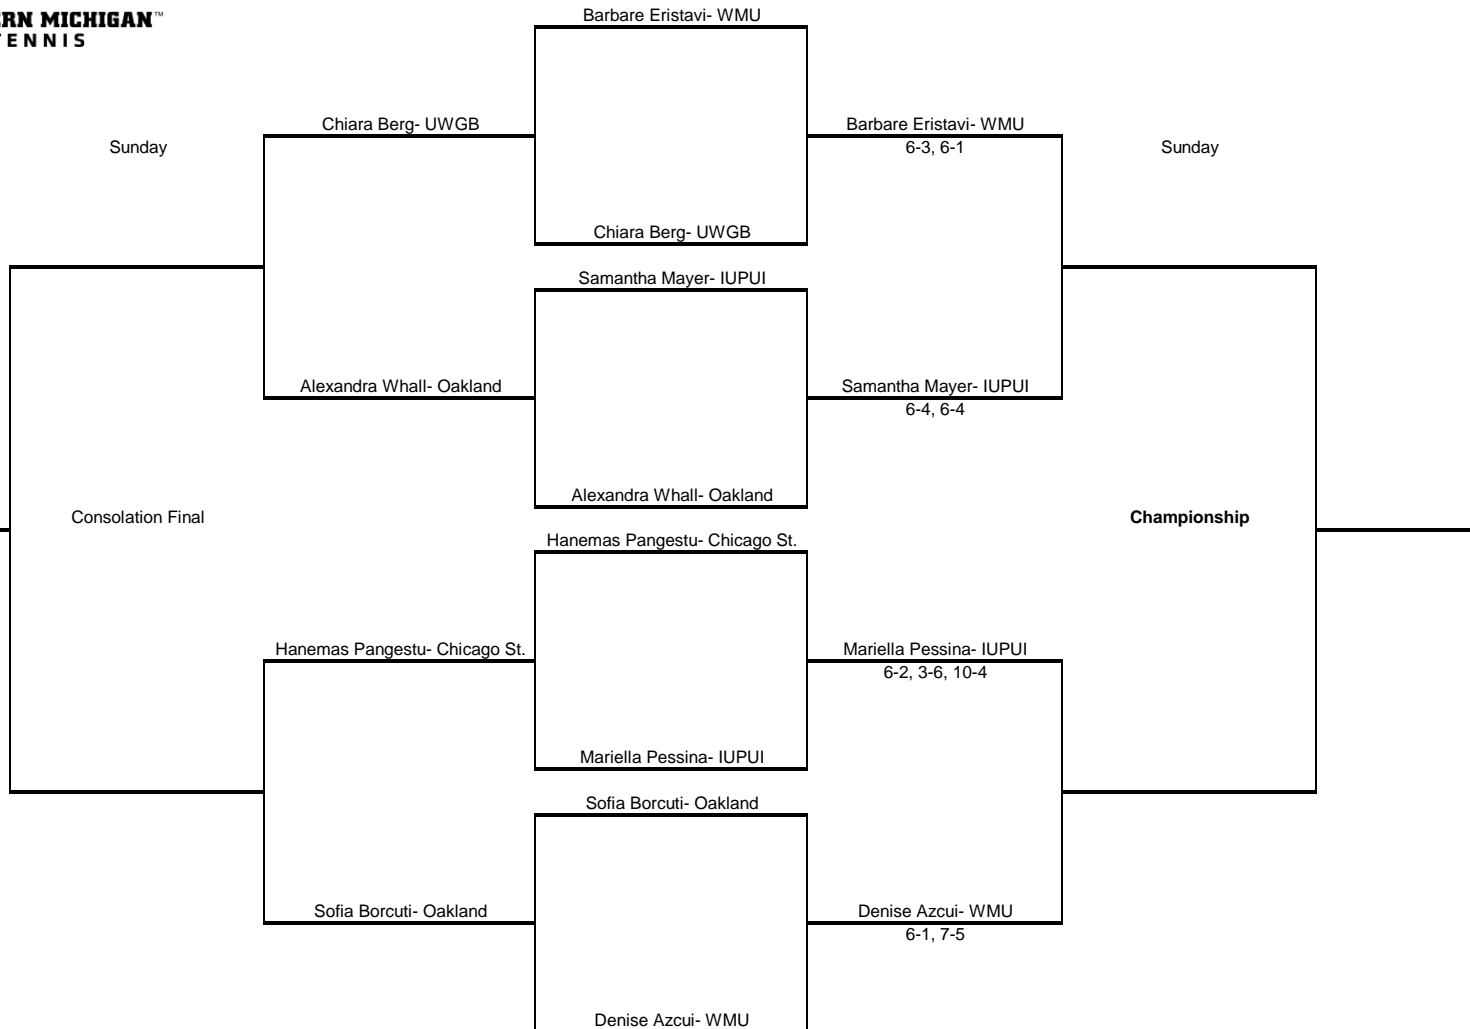

Gold Flight

Saturday

Friday

Saturday

Sunday

Sunday