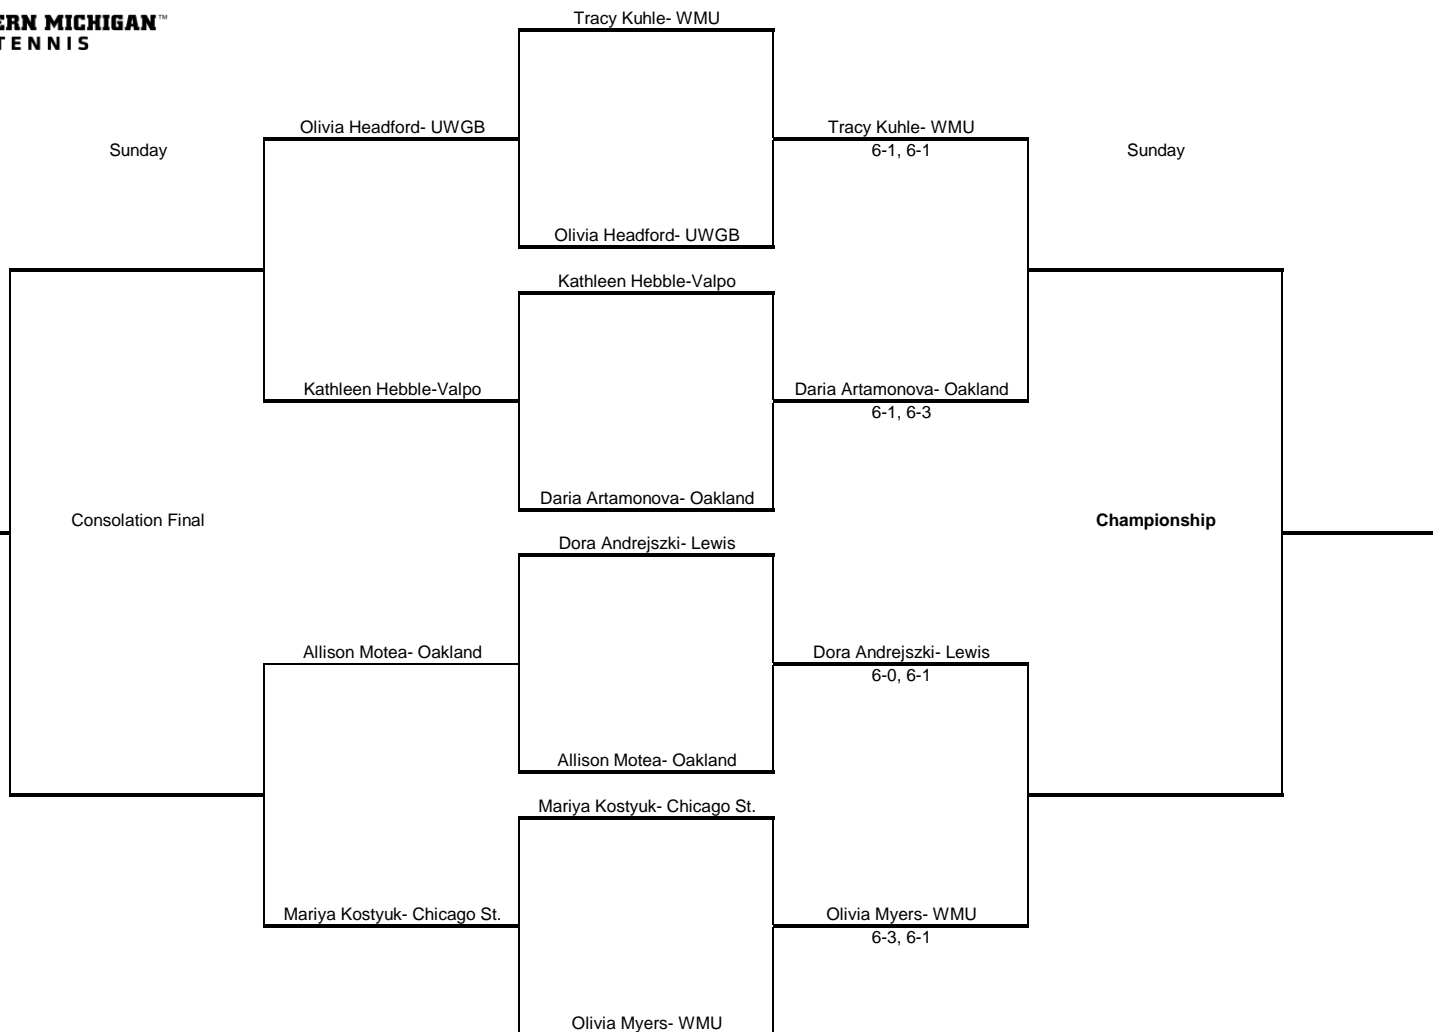

White Flight

Saturday

Friday

Saturday

Sunday

Sunday