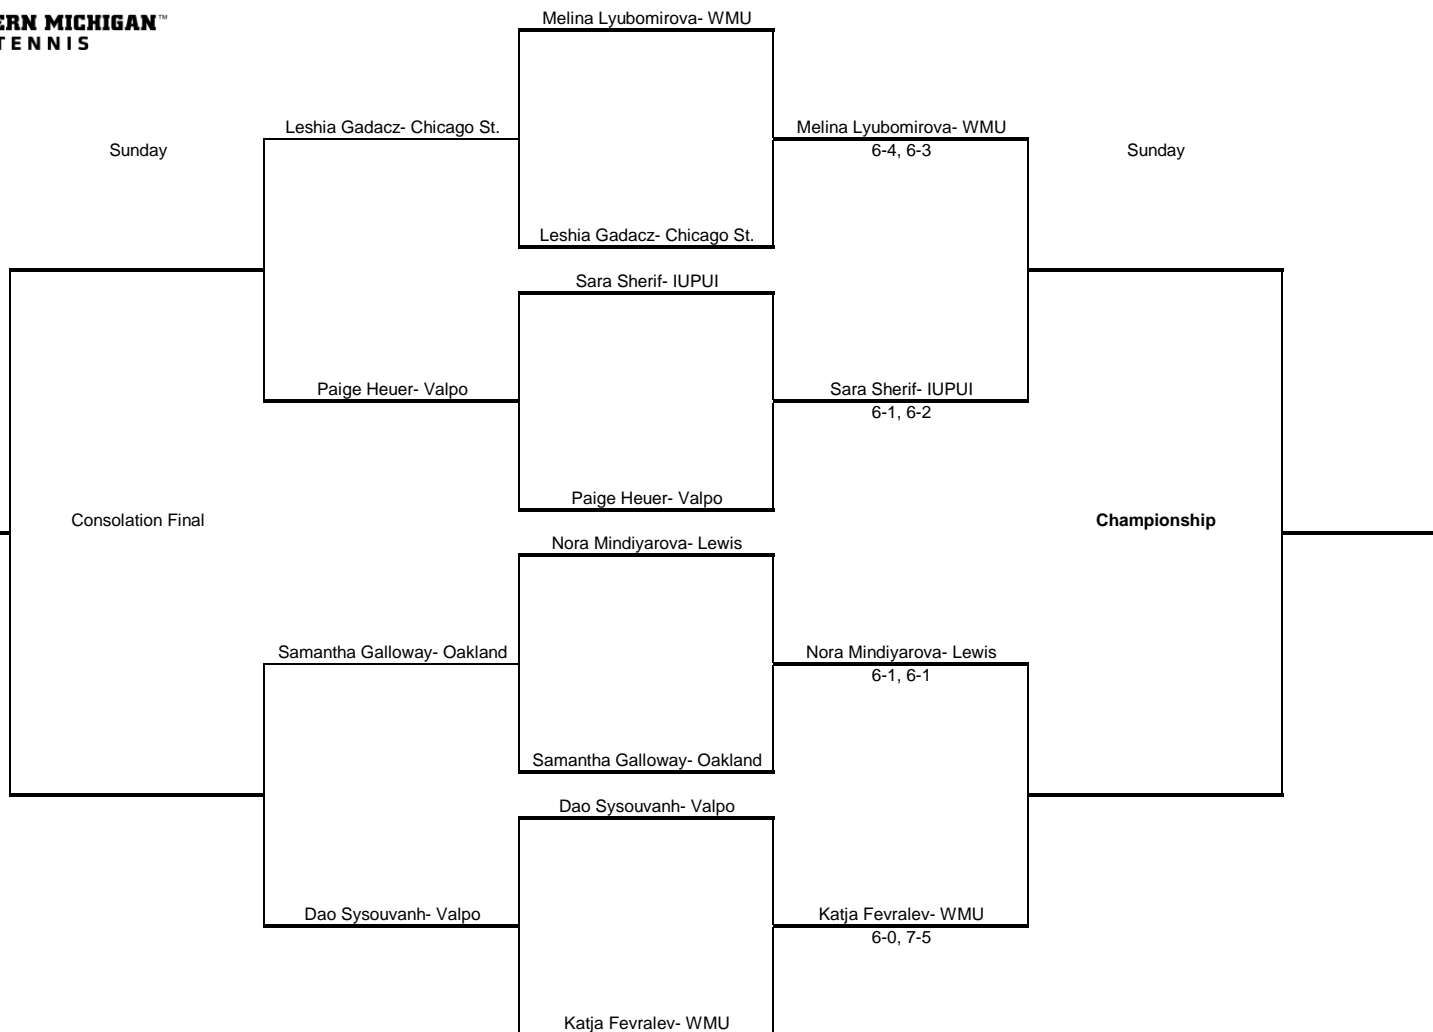

Black Flight

Saturday

Friday

Saturday

Sunday

Sunday