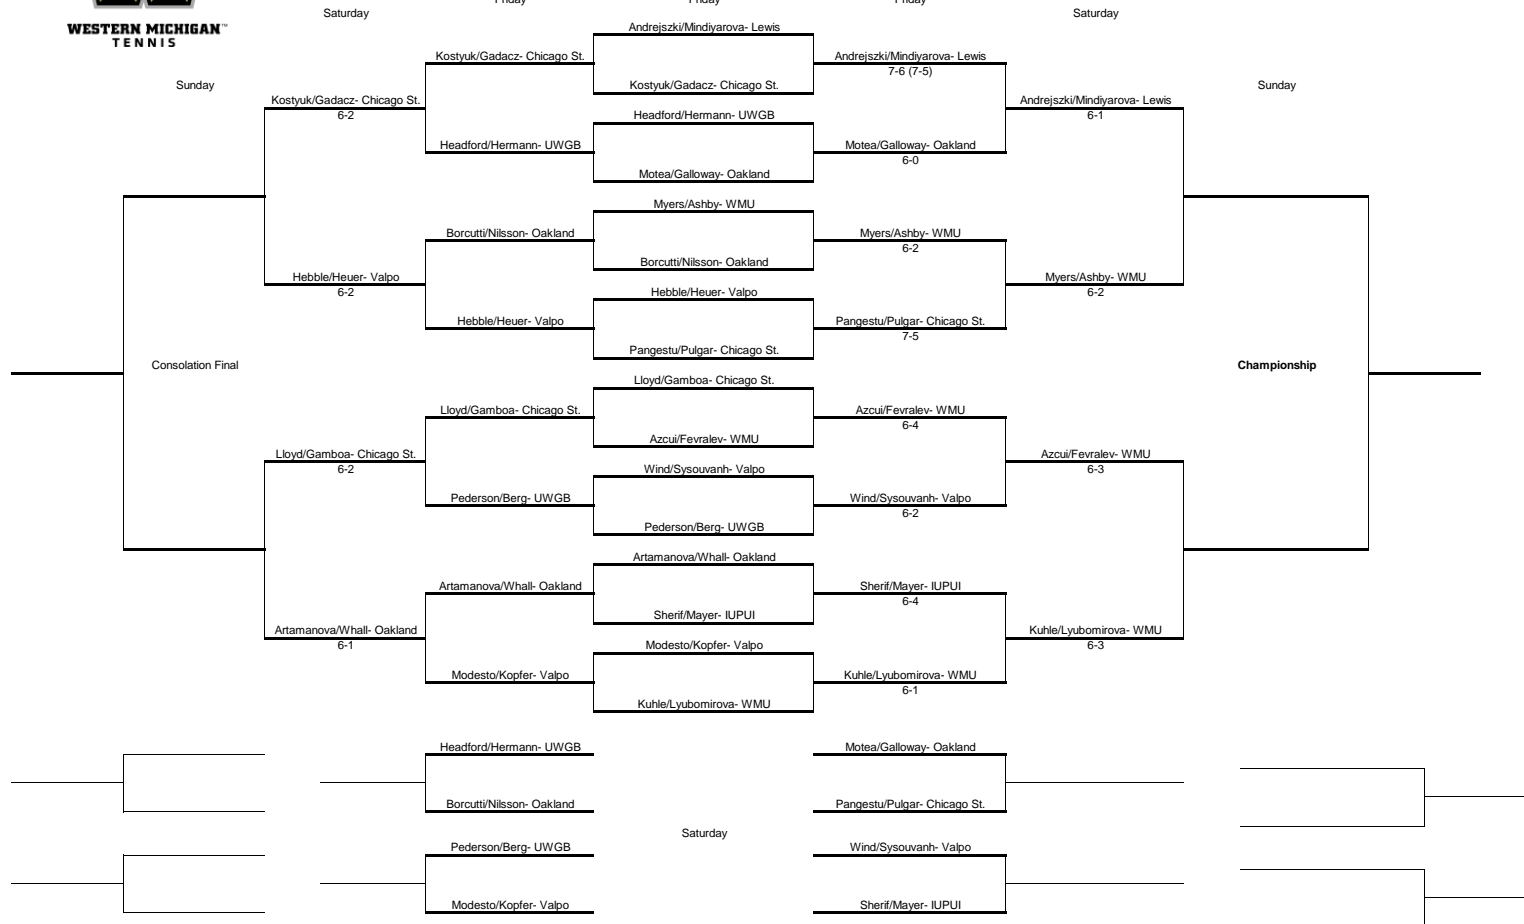

Bronco Invitational
 An Intercollegiate Tennis Association Sanctioned Event
 Hosted by Western Michigan University October 7-9 2016

Betsy Kuhle Bracket

**WESTERN MICHIGAN™
TENNIS**

Bronco Invitational
An Intercollegiate Tennis Association Sanctioned Event
Hosted by Western Michigan University October 7-9 2016

White Flight

Saturday

Friday

Saturday

Sunday

Sunday

**WESTERN MICHIGAN™
TENNIS**

Bronco Invitational
An Intercollegiate Tennis Association Sanctioned Event
Hosted by Western Michigan University October 7-9 2016

Black Flight

Saturday

Friday

Saturday

Sunday

Sunday

**WESTERN MICHIGAN™
TENNIS**

Bronco Invitational
An Intercollegiate Tennis Association Sanctioned Event
Hosted by Western Michigan University October 7-9 2016