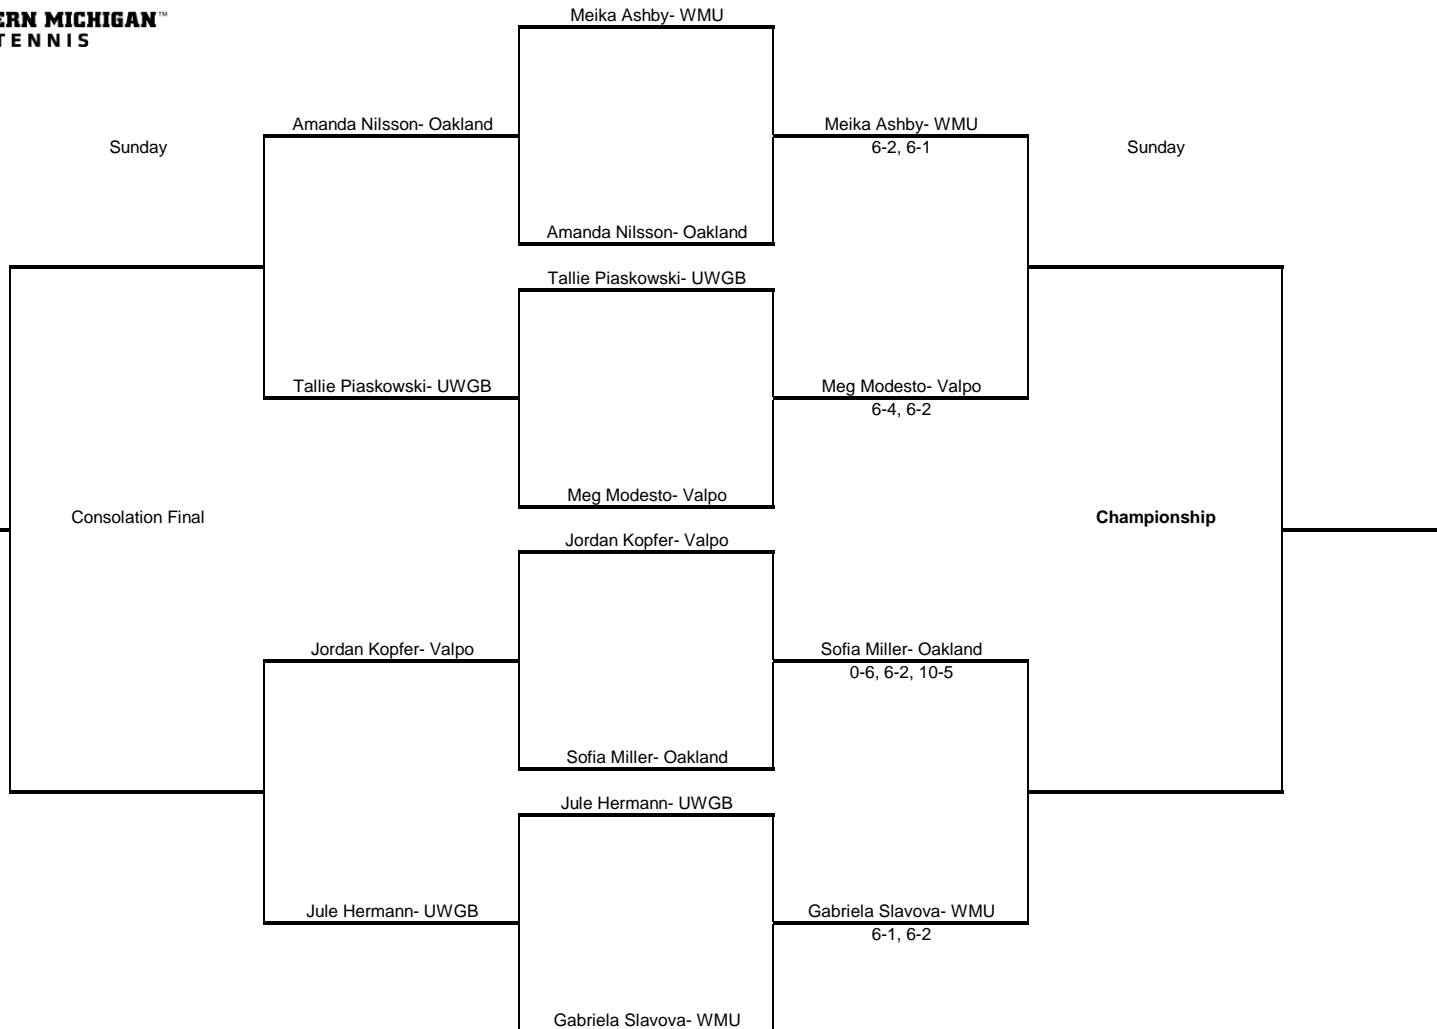

Gold Flight

Saturday

Friday

Saturday

Sunday

Sunday

**WESTERN MICHIGAN™
TENNIS**

Bronco Invitational
An Intercollegiate Tennis Association Sanctioned Event
Hosted by Western Michigan University October 7-9 2016

Brown Flight

Saturday

Friday

Saturday

Sunday

Sunday

**WESTERN MICHIGAN™
TENNIS**

Bronco Invitational
An Intercollegiate Tennis Association Sanctioned Event
Hosted by Western Michigan University October 7-9 2016