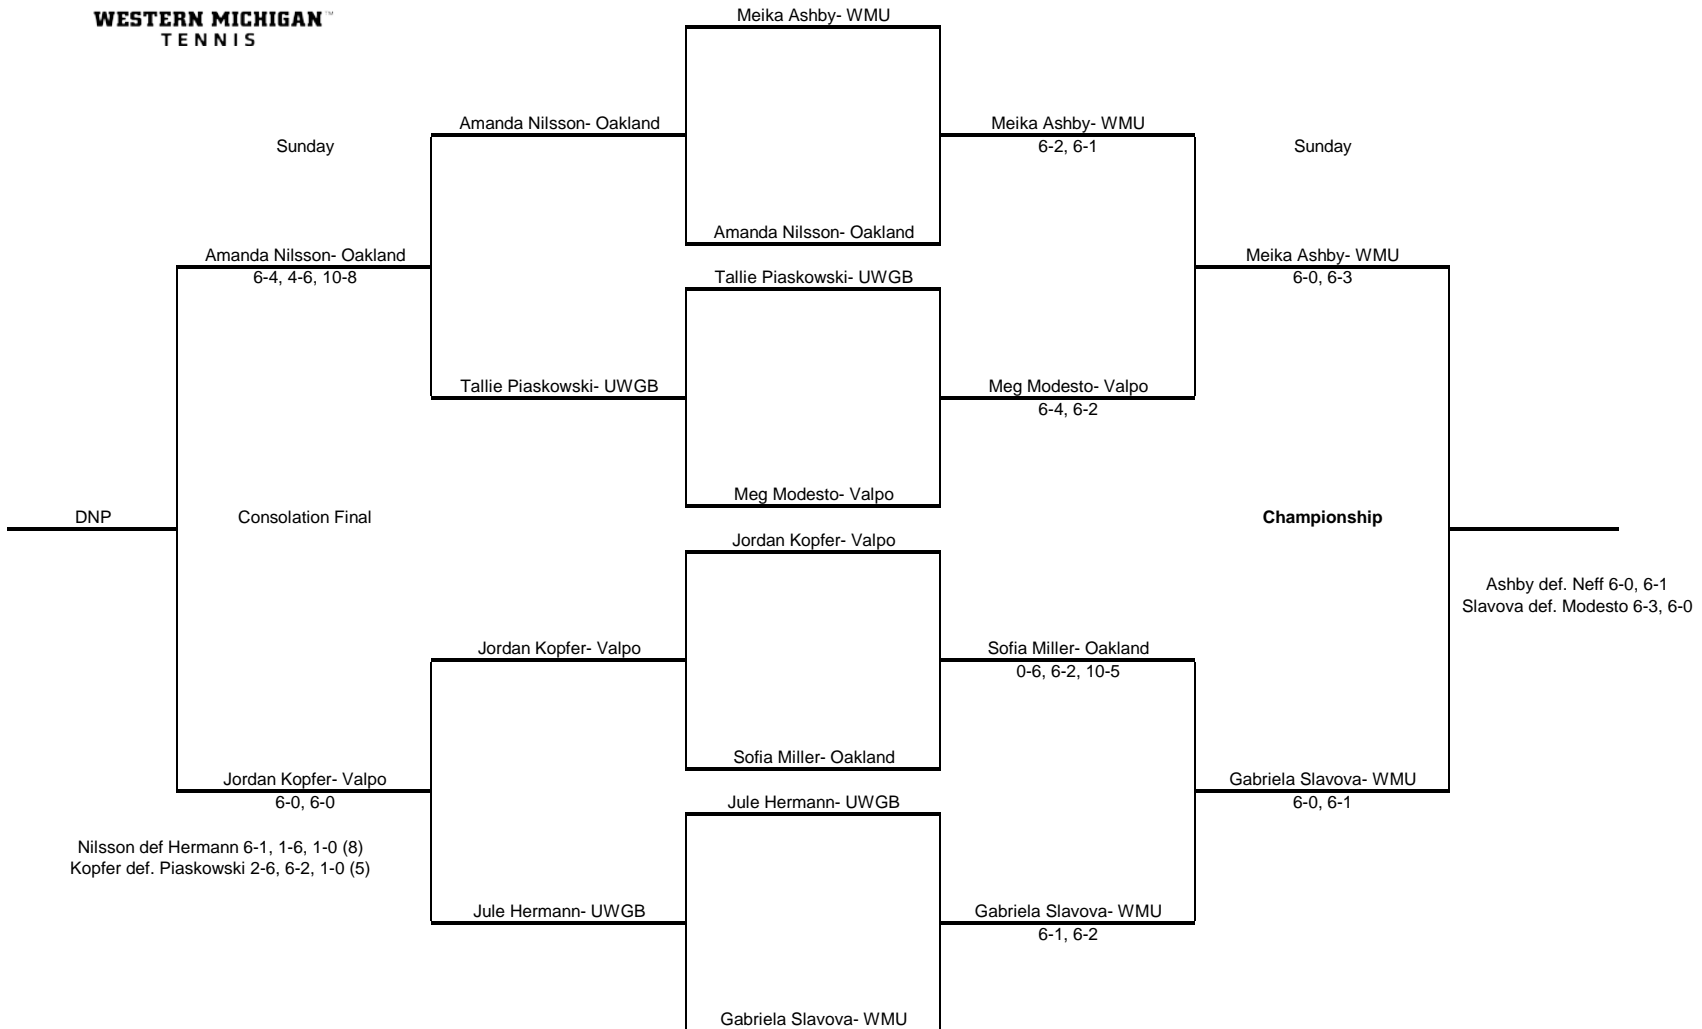

WESTERN MICHIGAN™
TENNIS

Bronco Invitational
An Intercollegiate Tennis Association Sanctioned Event
Hosted by Western Michigan University October 7-9 2016

Brown Flight

Saturday

Friday

Saturday

Bronco Invitational
 An Intercollegiate Tennis Association Sanctioned Event
 Hosted by Western Michigan University October 7-9 2016

Betsy Kuhle Bracket

WESTERN MICHIGAN
TENNIS

Bronco Invitational
An Intercollegiate Tennis Association Sanctioned Event
Hosted by Western Michigan University October 7-9 2016

White Flight

Saturday

Friday

Saturday

Sunday

Sunday

WESTERN MICHIGAN™
TENNIS

Bronco Invitational
An Intercollegiate Tennis Association Sanctioned Event
Hosted by Western Michigan University October 7-9 2016

Black Flight

Saturday

Friday

Saturday

WESTERN MICHIGAN
TENNIS

Bronco Invitational
An Intercollegiate Tennis Association Sanctioned Event
Hosted by Western Michigan University October 7-9 2016

Gold Flight

Saturday

Friday

Saturday

Sunday

Sunday