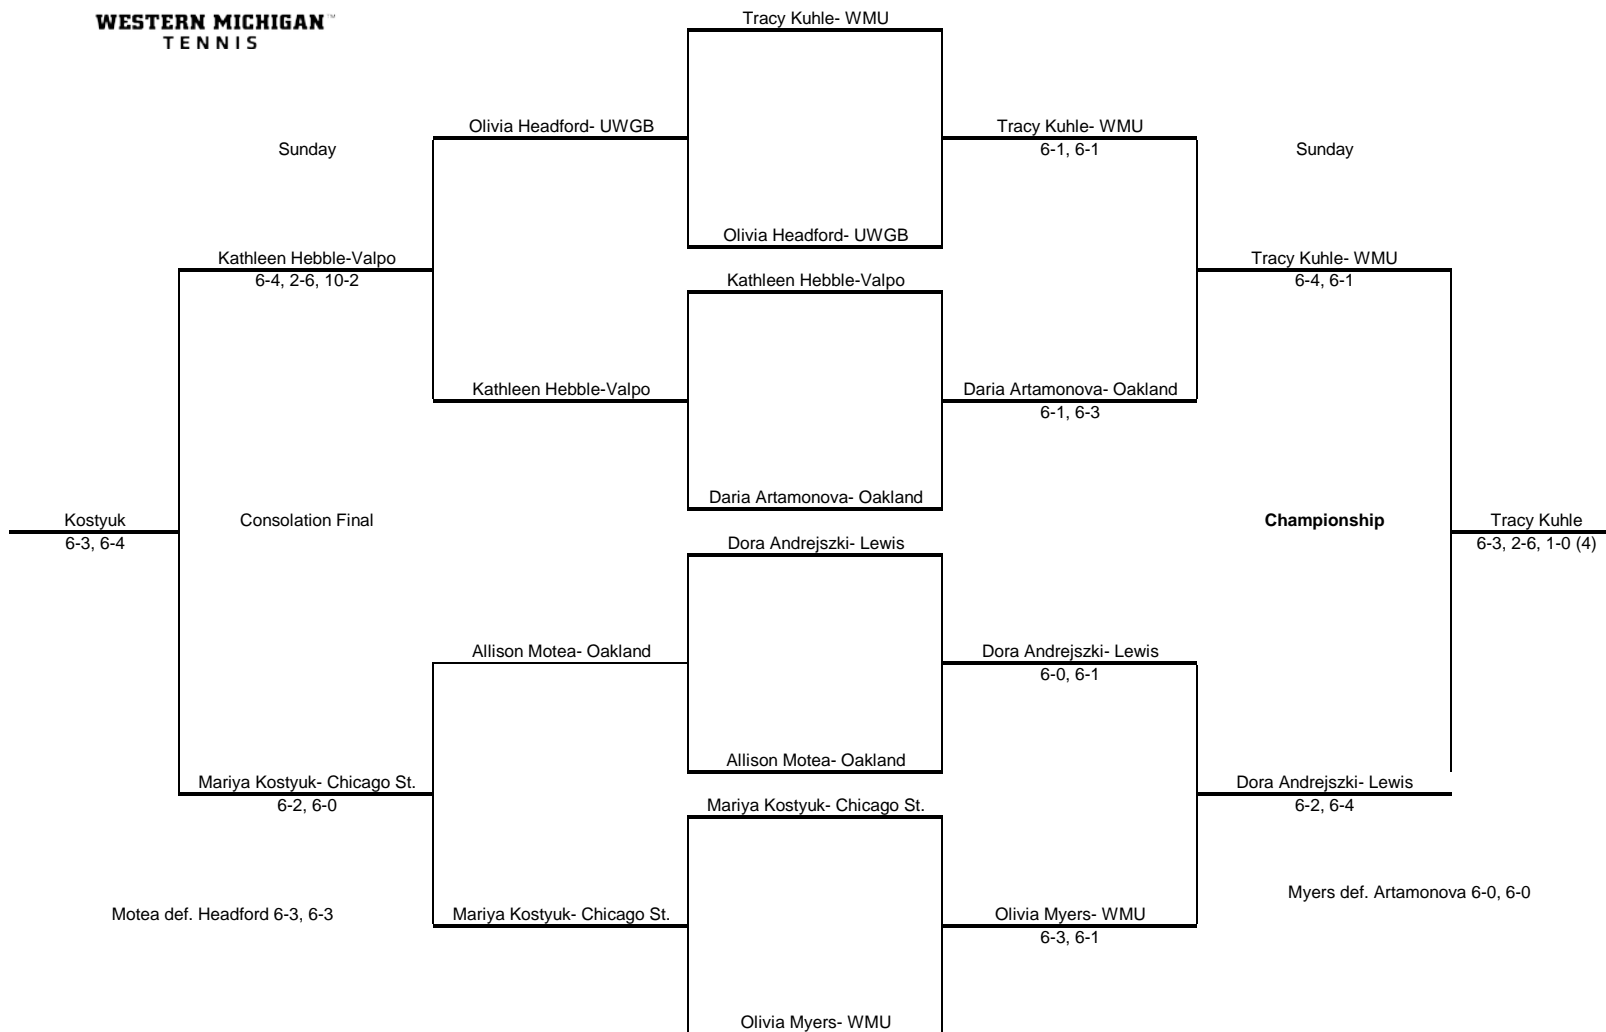

WESTERN MICHIGAN™
TENNIS

Bronco Invitational
An Intercollegiate Tennis Association Sanctioned Event
Hosted by Western Michigan University October 7-9 2016

Brown Flight

Saturday

Friday

Saturday

Bronco Invitational
 An Intercollegiate Tennis Association Sanctioned Event
 Hosted by Western Michigan University October 7-9 2016

Betsy Kuhle Bracket

WESTERN MICHIGAN
TENNIS

Bronco Invitational
An Intercollegiate Tennis Association Sanctioned Event
Hosted by Western Michigan University October 7-9 2016

White Flight

Saturday

Friday

Saturday

Sunday

Sunday

WESTERN MICHIGAN™
TENNIS

Bronco Invitational
An Intercollegiate Tennis Association Sanctioned Event
Hosted by Western Michigan University October 7-9 2016

Black Flight

Saturday

Friday

Saturday

WESTERN MICHIGAN
TENNIS

Bronco Invitational
An Intercollegiate Tennis Association Sanctioned Event
Hosted by Western Michigan University October 7-9 2016

Gold Flight

Saturday

Friday

Saturday

Sunday

Sunday