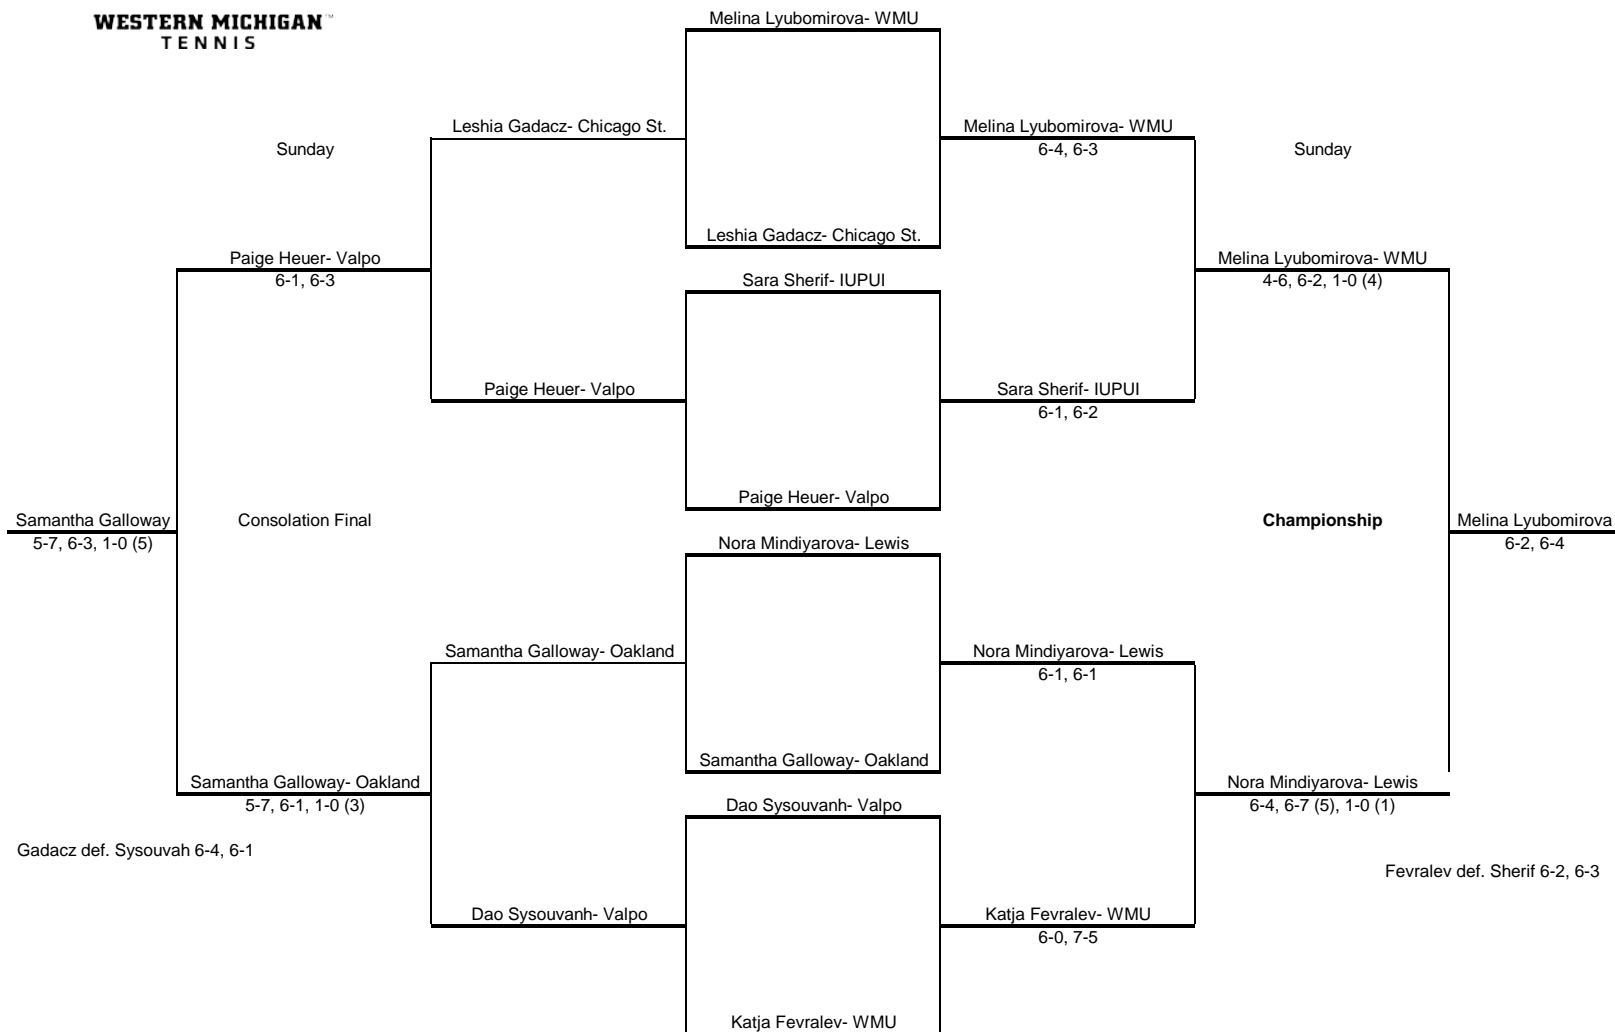

WESTERN MICHIGAN™
TENNIS

Bronco Invitational
An Intercollegiate Tennis Association Sanctioned Event
Hosted by Western Michigan University October 7-9 2016

Brown Flight

Saturday

Friday

Saturday

Bronco Invitational
 An Intercollegiate Tennis Association Sanctioned Event
 Hosted by Western Michigan University October 7-9 2016

Betsy Kuhle Bracket

WESTERN MICHIGAN
TENNIS

Bronco Invitational
An Intercollegiate Tennis Association Sanctioned Event
Hosted by Western Michigan University October 7-9 2016

White Flight

Saturday

Friday

Saturday

Sunday

Sunday

WESTERN MICHIGAN™
TENNIS

Bronco Invitational
An Intercollegiate Tennis Association Sanctioned Event
Hosted by Western Michigan University October 7-9 2016

Black Flight

Saturday

Friday

Saturday

WESTERN MICHIGAN
TENNIS

Bronco Invitational
An Intercollegiate Tennis Association Sanctioned Event
Hosted by Western Michigan University October 7-9 2016

Gold Flight

Saturday

Friday

Saturday

Sunday

Sunday