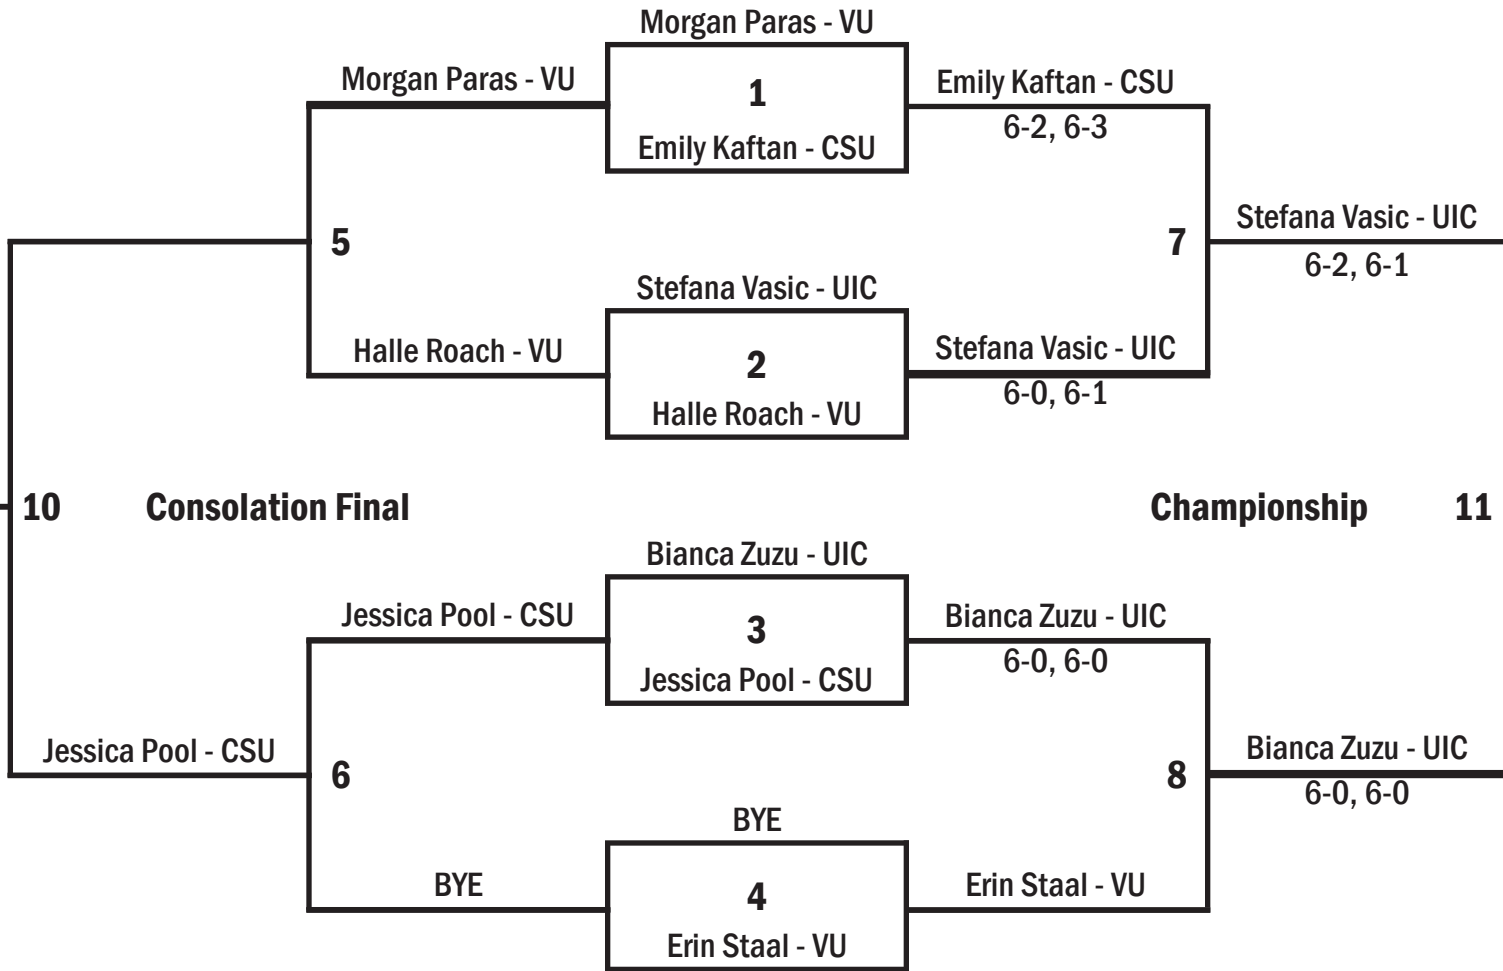

FLAMES INVITATIONAL

Blue Flight

Flames Outdoor Tennis Courts

FLAMES INVITATIONAL

Red Flight

Flames Outdoor Tennis Courts

Additional Match

Luise Gruber (CSU) def. Paige Heuer (VU) 6-0, 6-3

FLAMES INVITATIONAL

Flames Flight

Flames Outdoor Tennis Courts

Additional Match

Randi Wind (VU) def. Jessica Pool (CSU) 6-3, 6-4

FLAMES INVITATIONAL

Doubles

Flames Outdoor Tennis Courts

Round 2

LeBlanc/Sanders (UIC) def. Loomis/Grieve (CSU) 6-3
Hebble/Heuer (VU) def. Zuzu/Rodriguez (UIC) 7-5
HolloSy/Boilevin (CSU) def. Wind/Staal (VU) 6-0
Le Comber/Vasic (UIC) def. Paras/Roach (VU) 6-0
Gruber/Kaftan (CSU) def. Modesto/Kopfer (VU) 7-6 (5)

Round 3

Le Comber/Vasic (UIC) vs. Hollosy/Boilevin (CSU)
Loomis/Grieve (CSU) vs. Paras/Roach (VU)
Gruber/Kaftan (CSU) vs. Wind/Staal (VU)
LeBlanc/Sanders (UIC) vs. Hebble/Heuer (VU)
Modesto/Kopfer (VU) vs. Manole/Rodriguez (UIC)