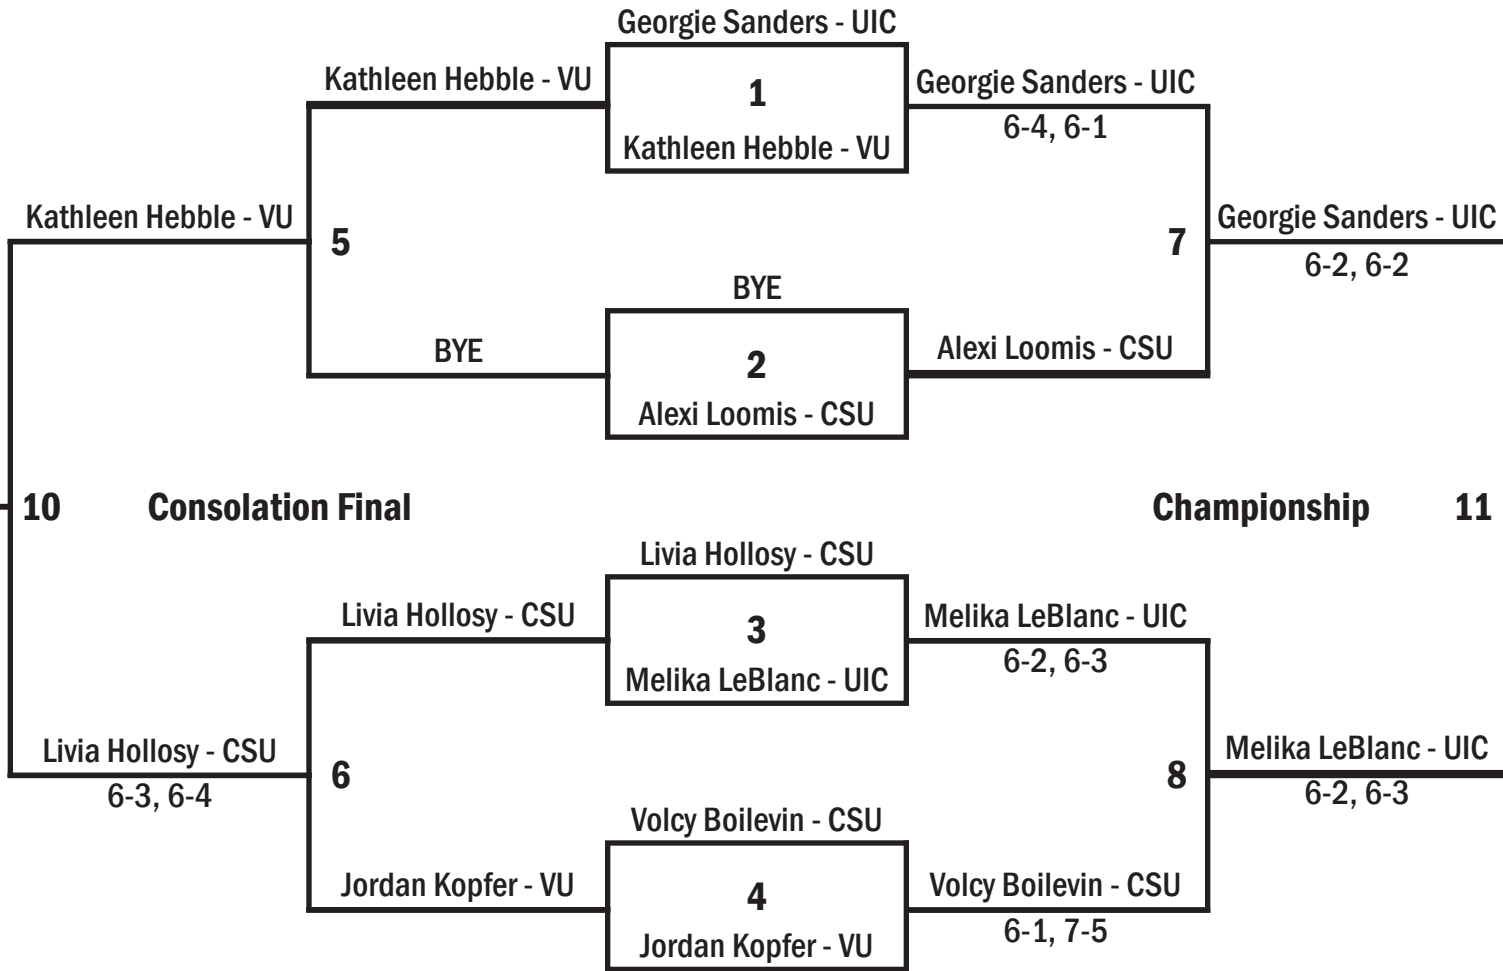

FLAMES INVITATIONAL

Blue Flight

Flames Outdoor Tennis Courts

FLAMES INVITATIONAL

Red Flight

Flames Outdoor Tennis Courts

Additional Match

Luise Gruber (CSU) def. Paige Heuer (VU) 6-0, 6-3

Round 1

Hebble/Heuer (VU) def. Loomis Grieve (CSU) 7-5
LeBlanc/Sanders (UIC) def. Wind/Staal (VU) 6-0
HolloSy/Boilevin (CSU) def. Zuzu/Rodriguez (UIC) 6-3
Le Comber/Vasic (UIC) def. Modesto/Kopfer (VU) 6-4
Gruber/Kaftan (CSU) def. Paras/Roach (VU) 7-6 (6)

Round 2

LeBlanc/Sanders (UIC) def. Loomis/Grieve (CSU) 6-3
Hebble/Heuer (VU) def. Zuzu/Rodriguez (UIC) 7-5
HolloSy/Boilevin (CSU) def. Wind/Staal (VU) 6-0
Le Comber/Vasic (UIC) def. Paras/Roach (VU) 6-0
Gruber/Kaftan (CSU) def. Modesto/Kopfer (VU) 7-6 (5)

Round 3

Le Comber/Vasic (UIC) vs. Hollosy/Boilevin (CSU)
Loomis/Grieve (CSU) vs. Paras/Roach (VU)
Gruber/Kaftan (CSU) vs. Wind/Staal (VU)
LeBlanc/Sanders (UIC) vs. Hebble/Heuer (VU)
Modesto/Kopfer (VU) vs. Manole/Rodriguez (UIC)