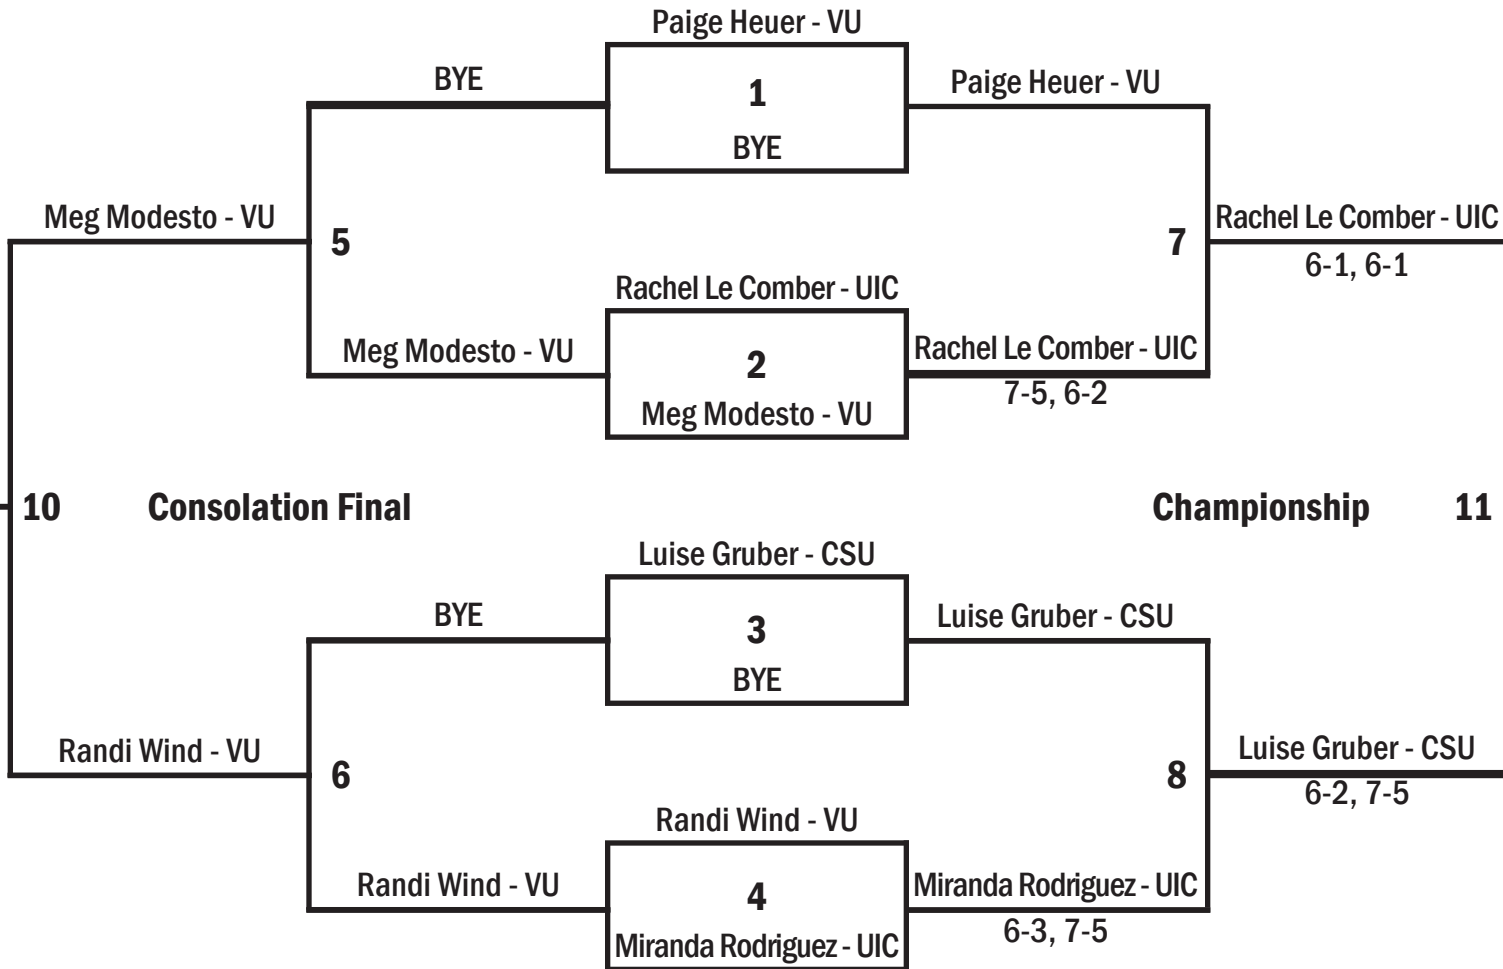

FLAMES INVITATIONAL

Blue Flight

Flames Outdoor Tennis Courts

FLAMES INVITATIONAL

Red Flight

Flames Outdoor Tennis Courts

Additional Match

Luise Gruber (CSU) def. Paige Heuer (VU) 6-0, 6-3

FLAMES INVITATIONAL

Flames Flight

Flames Outdoor Tennis Courts

Additional Match

Randi Wind (VU) def. Jessica Pool (CSU) 6-3, 6-4

FLAMES INVITATIONAL

Doubles

Flames Outdoor Tennis Courts

Round 1

Hebble/Heuer (VU) def. Loomis Grieve (CSU) 7-5
LeBlanc/Sanders (UIC) def. Wind/Staal (VU) 6-0
HolloSy/Boilevin (CSU) def. Zuzu/Rodriguez (UIC) 6-3
Le Comber/Vasic (UIC) def. Modesto/Kopfer (VU) 6-4
Gruber/Kaftan (CSU) def. Paras/Roach (VU) 7-6 (6)