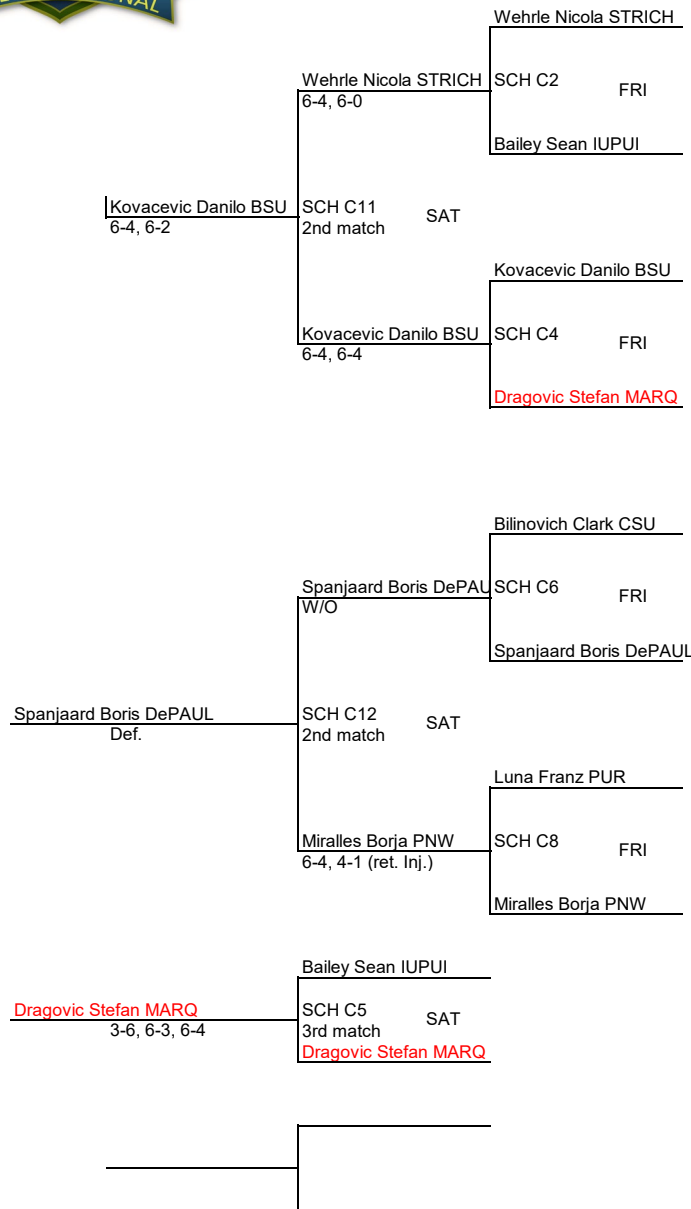

# 2019 Purdue Fall Invitational - Flight A

An Intercollegiate Tennis Association Sanctioned Event

Hosted by Purdue University | October 4-6

## Hernandez Sergio LOUISVILLE

FRI SCH C1  
8:30 AM  
Wehrle Nicola STRICH

Hernandez Sergio LOUISVILLE  
6-1, 6-0

Raupuk Maksymilian PUR  
FRI SCH C2  
8:30 AM  
Bailey Sean IUPUI

FRI SCH C1 Hernandez Sergio LOUISVILLE  
6-3, 6-0  
Raupuk Maksymilian PUR  
2-6, 7-5, 6-2