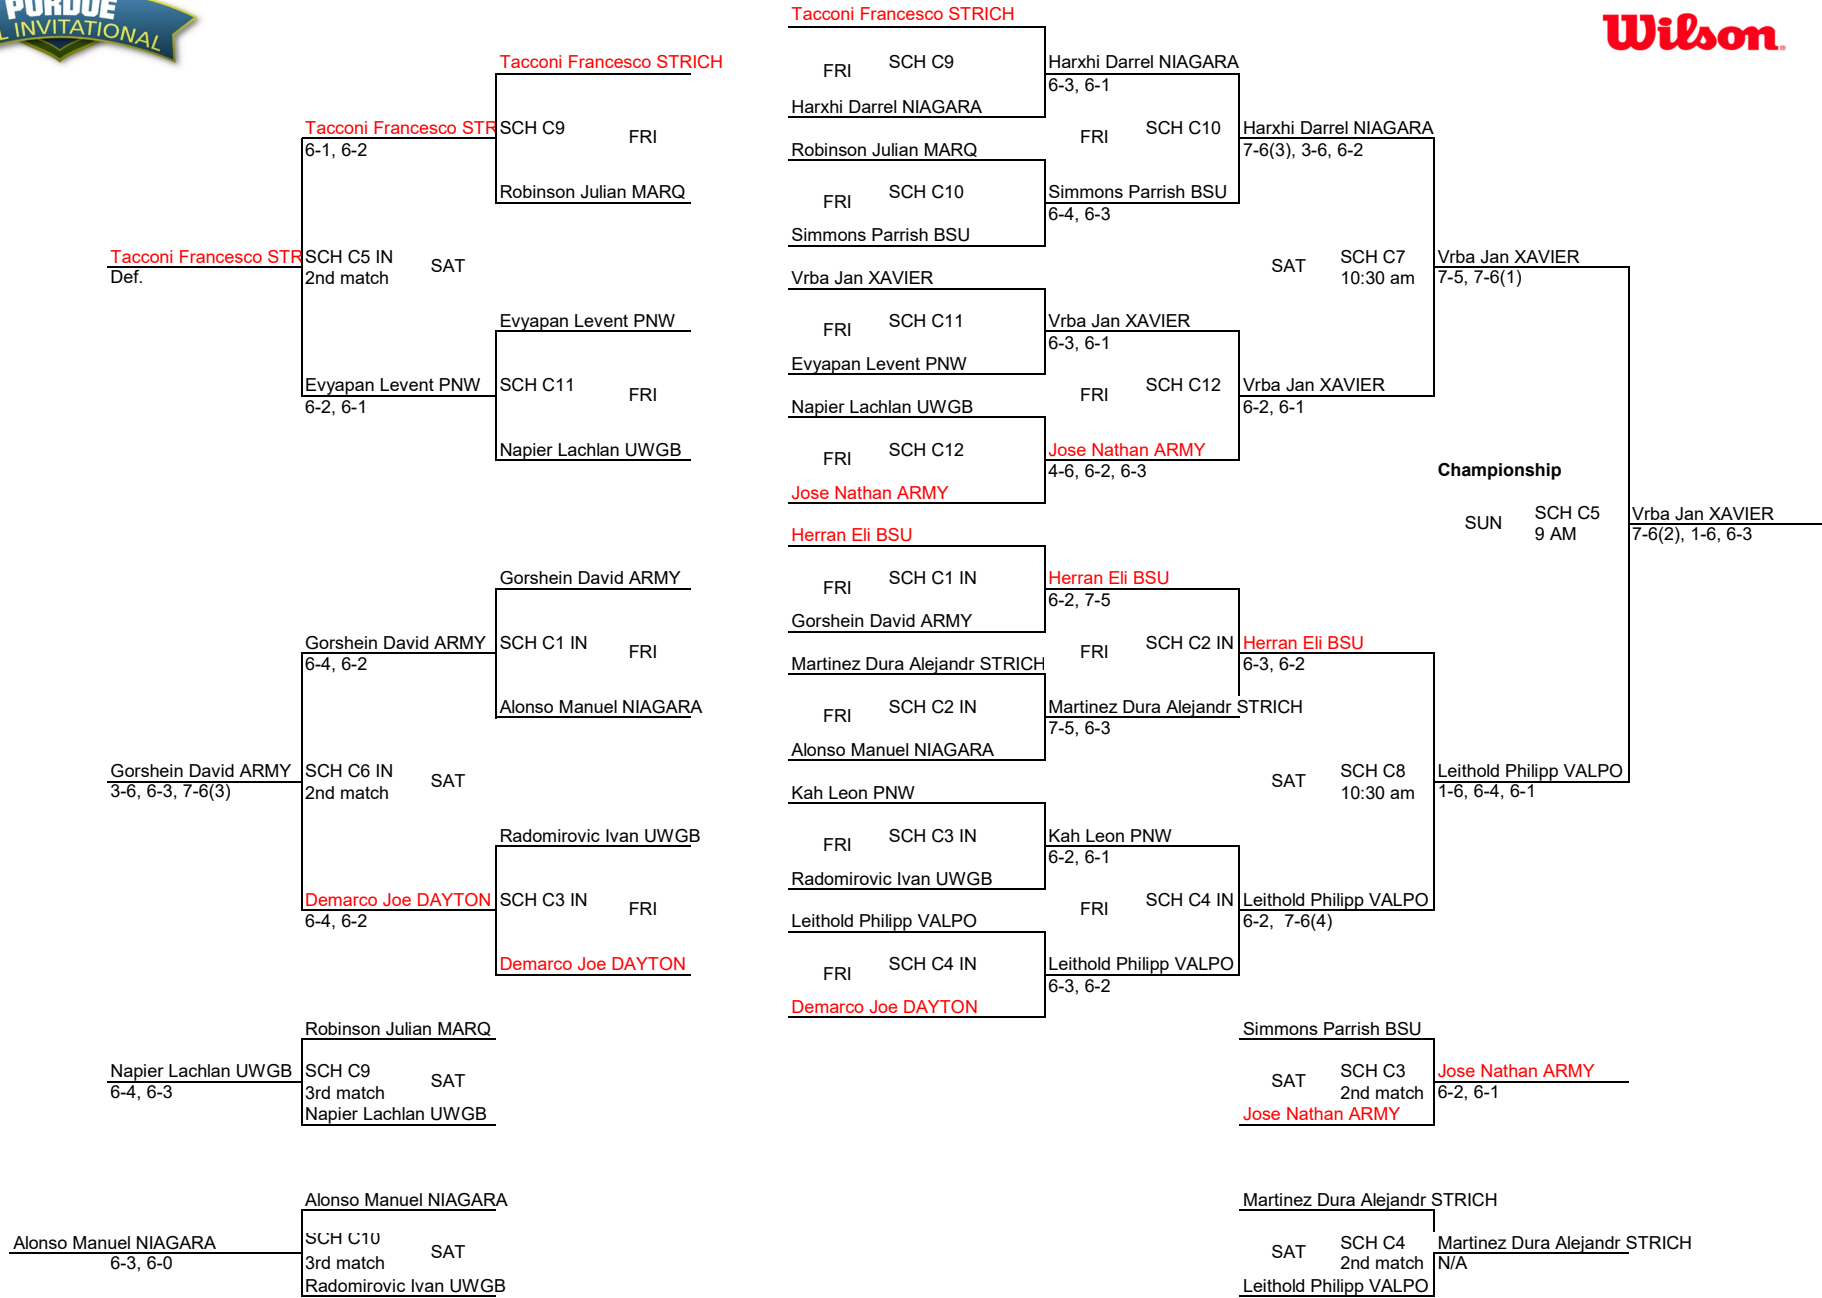

FRI SCH C7 Salle Fabien LOUISVILLE  
4-6, 6-3, 6-4  
Salle Fabien LOUISVILLE  
6-0, 6-2

Raupuk Maksymilian PUR

SAT SCH C3 IN Casati Chris DePAUL  
10:30 am Def.

De Negri Thibault BSU

SAT SCH C4 IN Pejic Srdan XAVIER  
10:30 am 7-5, 6-2

# 2019 Purdue Fall Invitational - Flight C

An Intercollegiate Tennis Association Sanctioned Event

Hosted by Purdue University | October 4-6

# 2019 Purdue Fall Invitational - Flight D

An Intercollegiate Tennis Association Sanctioned Event  
Hosted by Purdue University | October 4-6