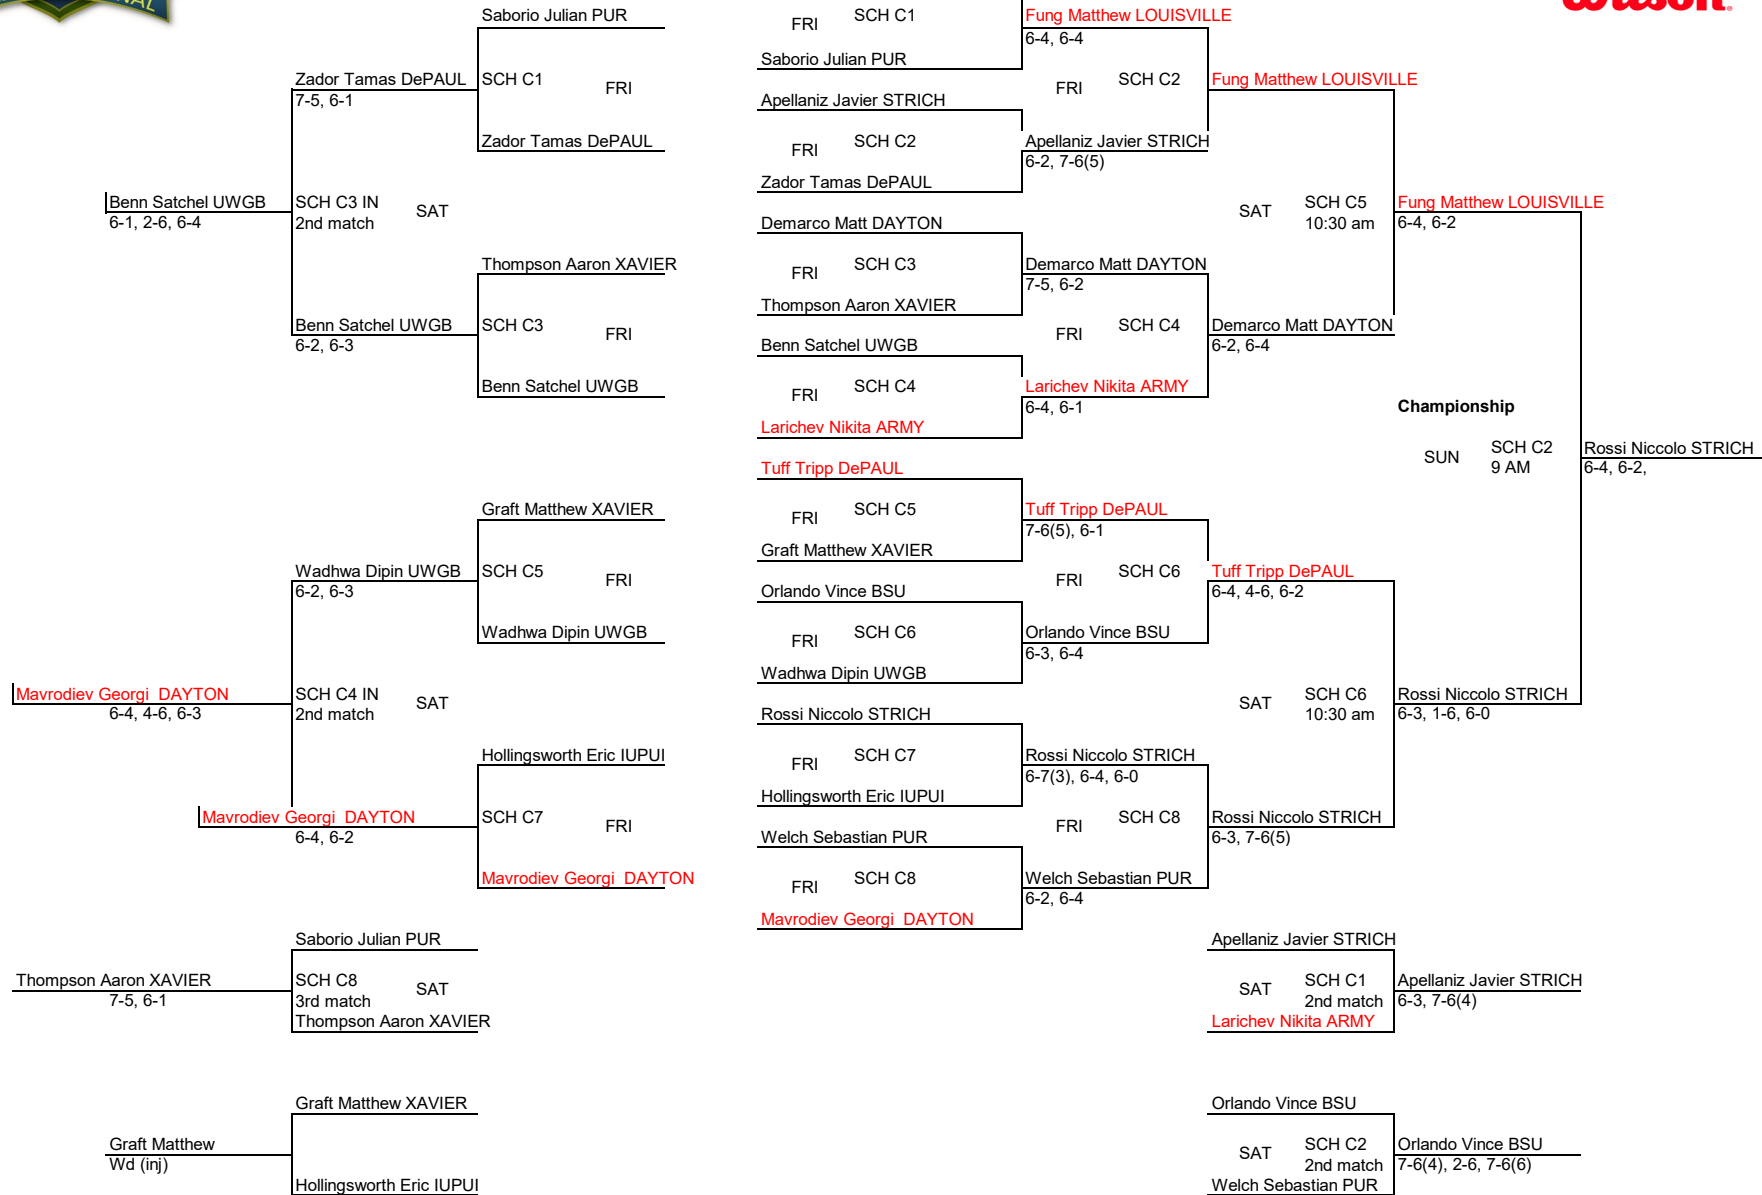

FRI SCH C7 Salle Fabien LOUISVILLE  
4-6, 6-3, 6-4  
Salle Fabien LOUISVILLE  
6-0, 6-2

Raupuk Maksymilian PUR

SAT SCH C3 IN Casati Chris DePAUL  
10:30 am Def.

De Negri Thibault BSU

SAT SCH C4 IN Pejic Srdan XAVIER  
10:30 am 7-5, 6-2

# 2019 Purdue Fall Invitational - Flight C

An Intercollegiate Tennis Association Sanctioned Event

Hosted by Purdue University | October 4-6