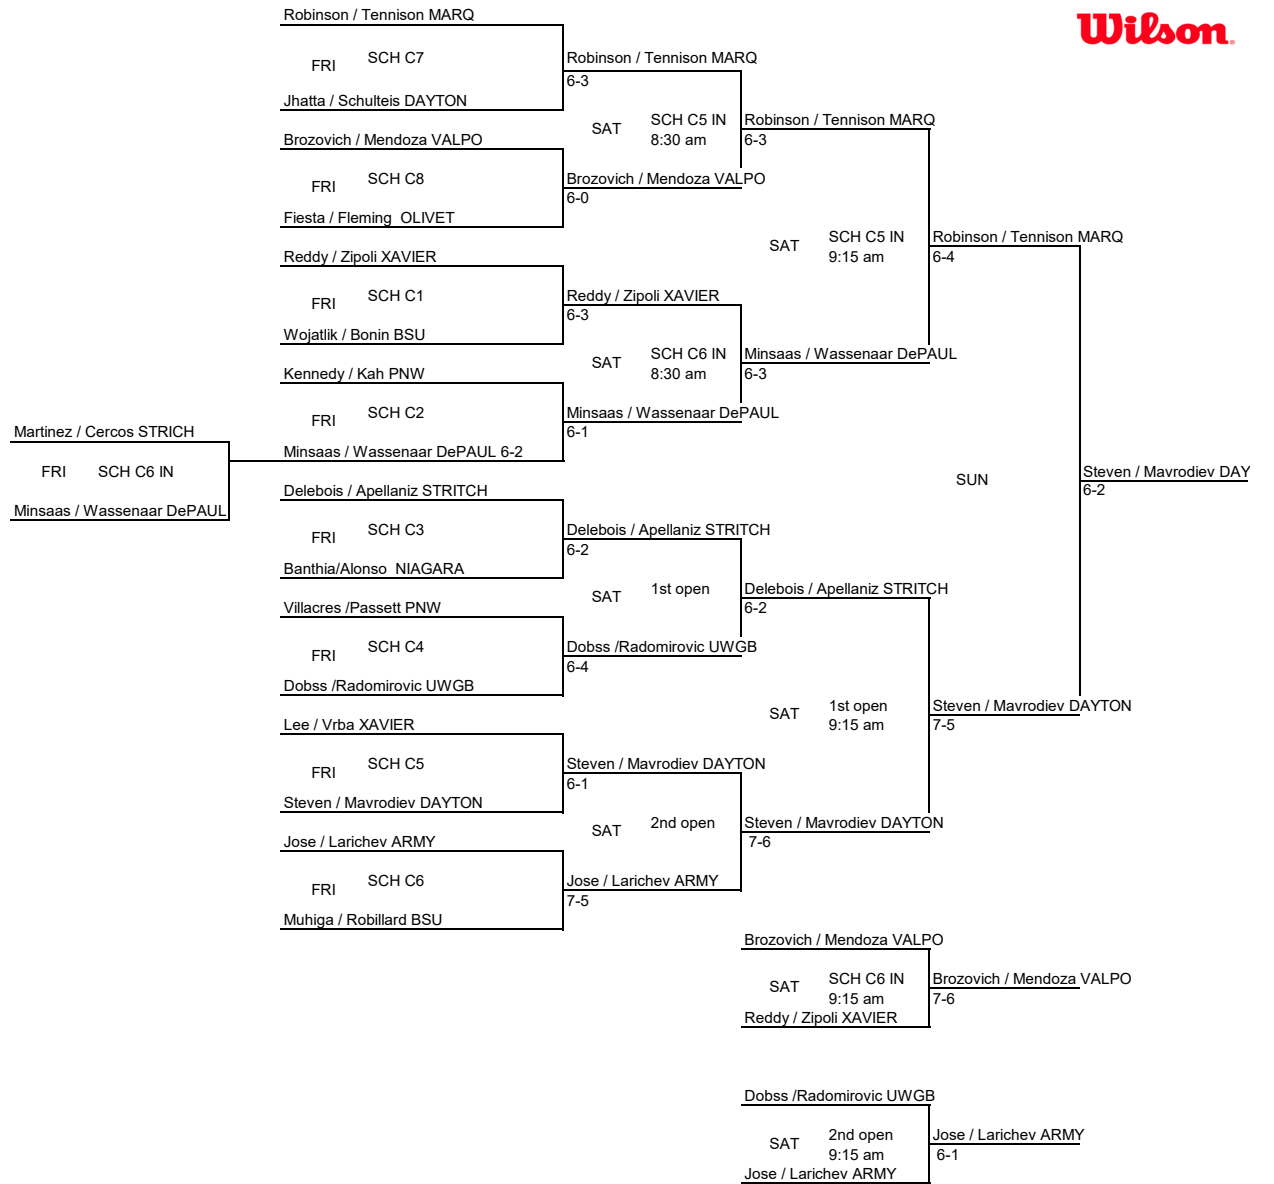

2019 Purdue Fall Invitational - Doubles Flight C

An Intercollegiate Tennis Association Sanctioned Event

Hosted by Purdue University | October 4-6