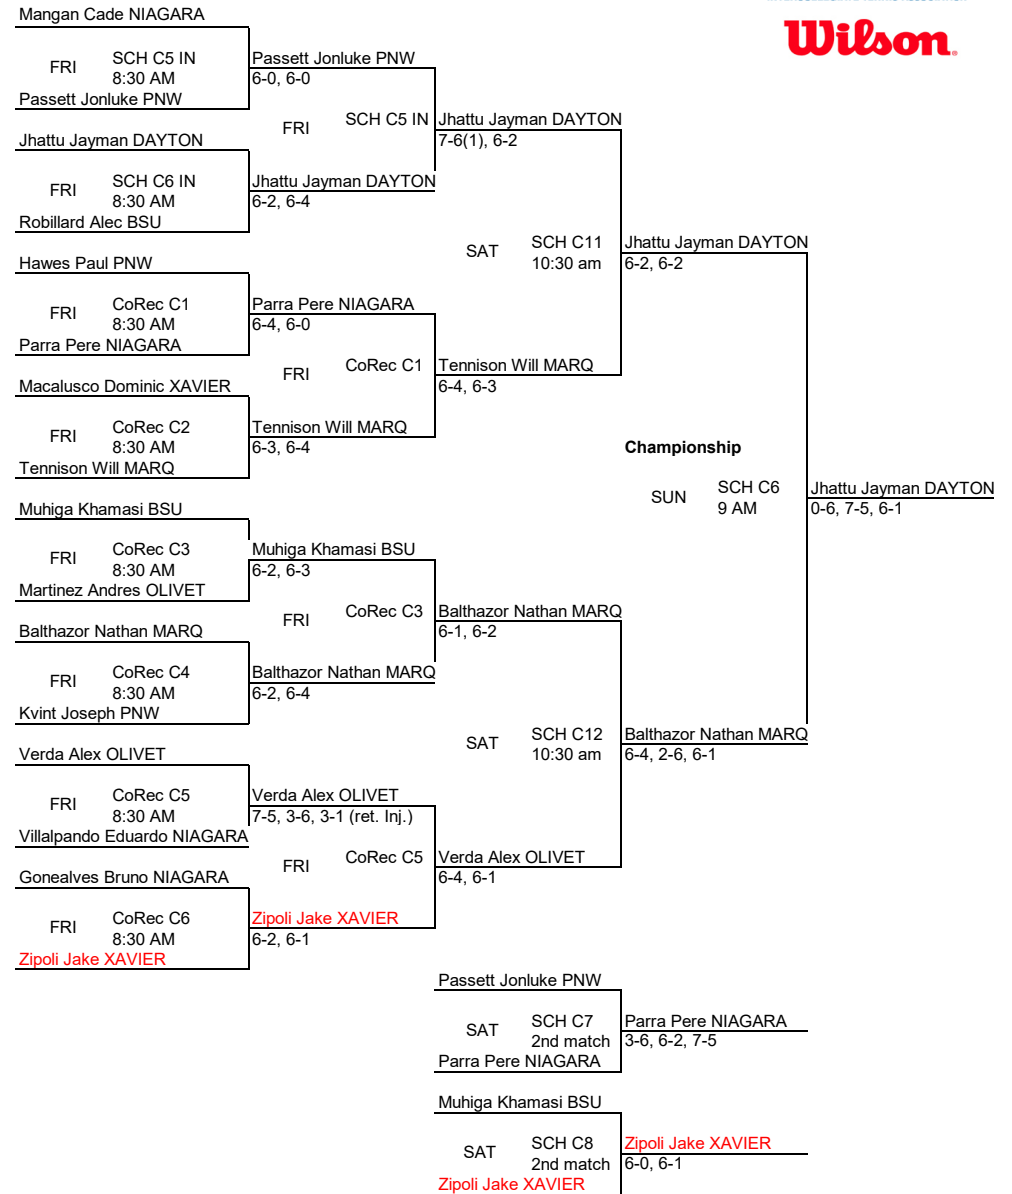

# 2019 Purdue Fall Invitational - Flight C

An Intercollegiate Tennis Association Sanctioned Event

Hosted by Purdue University | October 4-6

# 2019 Purdue Fall Invitational - Flight D

An Intercollegiate Tennis Association Sanctioned Event  
Hosted by Purdue University | October 4-6

# 2019 Purdue Fall Invitational - Flight F

An Intercollegiate Tennis Association Sanctioned Event

Hosted by Purdue University | October 4-6