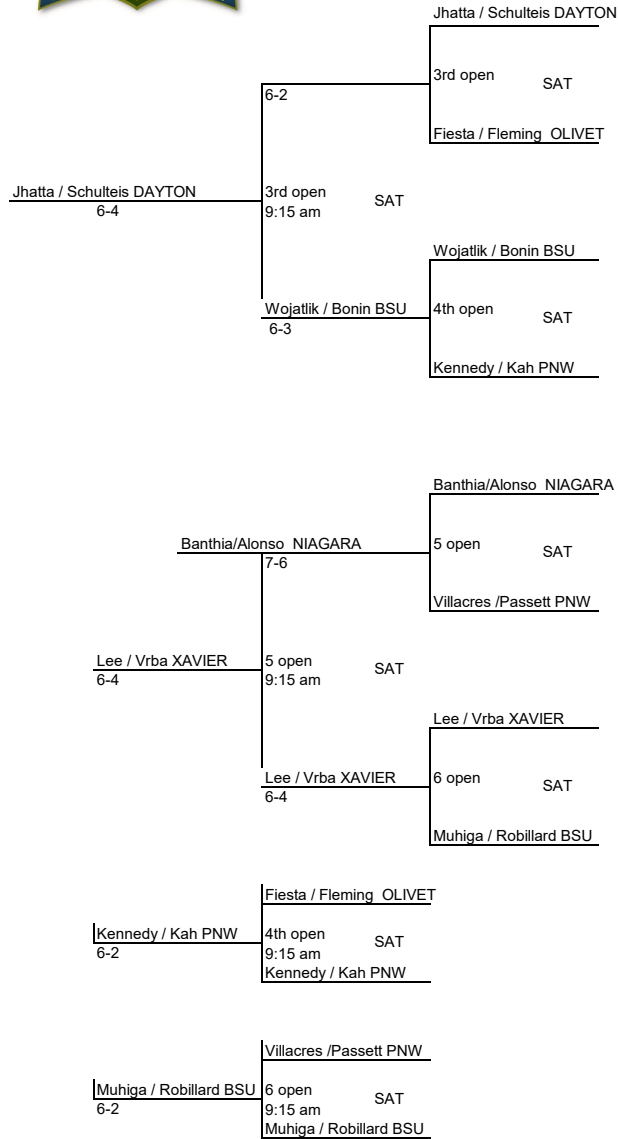

2019 Purdue Fall Invitational - Doubles Flight C

An Intercollegiate Tennis Association Sanctioned Event

Hosted by Purdue University | October 4-6