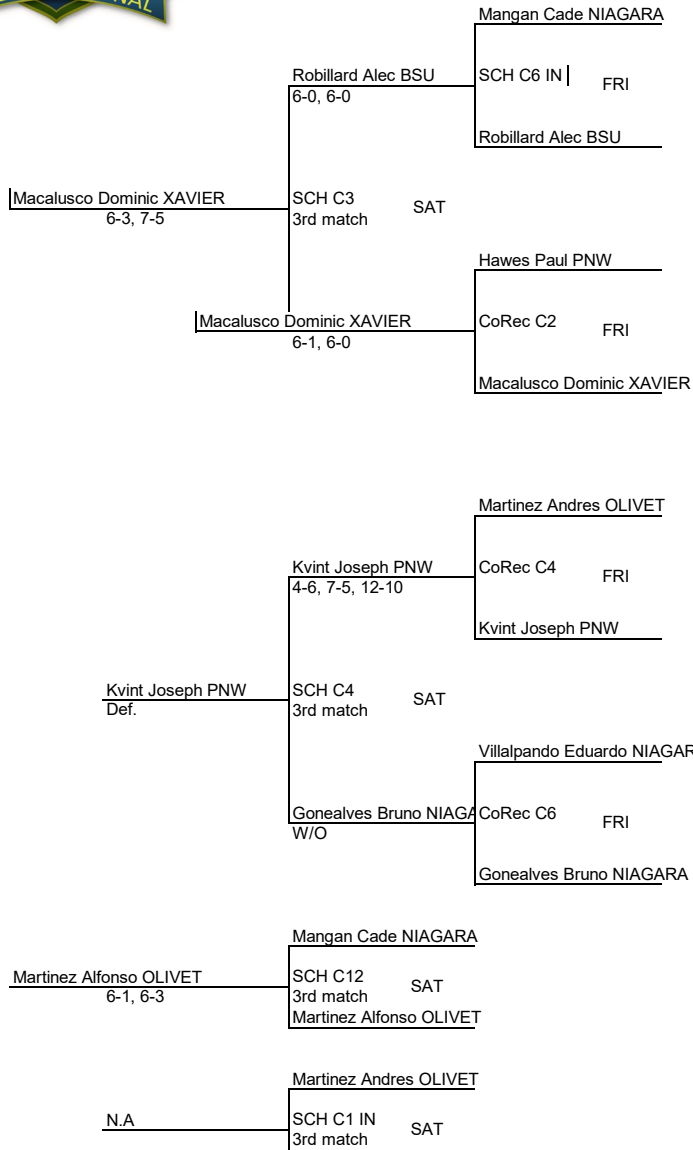

FRI SCH C7 Salle Fabien LOUISVILLE  
4-6, 6-3, 6-4  
Salle Fabien LOUISVILLE  
6-0, 6-2

Raupuk Maksymilian PUR

SAT SCH C3 IN Casati Chris DePAUL  
10:30 am Def.

De Negri Thibault BSU

SAT SCH C4 IN Pejic Srdan XAVIER  
10:30 am 7-5, 6-2

# 2019 Purdue Fall Invitational - Flight C

An Intercollegiate Tennis Association Sanctioned Event

Hosted by Purdue University | October 4-6

# 2019 Purdue Fall Invitational - Flight D

An Intercollegiate Tennis Association Sanctioned Event  
Hosted by Purdue University | October 4-6

# 2019 Purdue Fall Invitational - Flight F

An Intercollegiate Tennis Association Sanctioned Event

Hosted by Purdue University | October 4-6