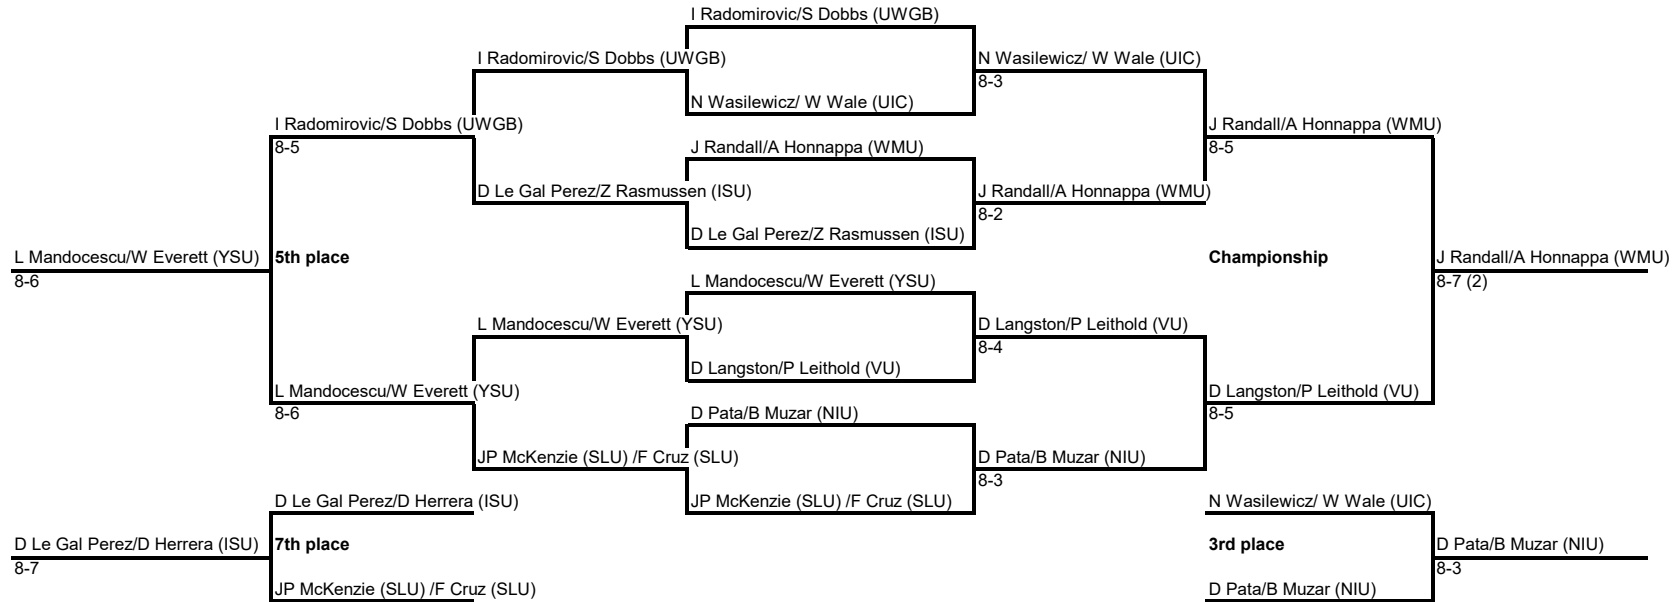

Hosted by Northern Illinois University & the River Forest Tennis Club 9/13-15/2019

#6 Singles Draw

River Forest Collegiate Invitational
An Intercollegiate Tennis Association Sanctioned Event
Hosted by Northern Illinois University & the River Forest Tennis Club 9/13-15/16

#7 Singles Draw

Round 1 - Friday

*** Brandon Lew (ISU)

Kushal Marri (SLU)

Alvaro DelaFuente (UIC)
Alvaro DelaFuente (UIC) 6-4, 7-5

Round 2 - Saturday

Round 3 - Sunday

River Forest Collegiate Invitational

An Intercollegiate Tennis Association Sanctioned Event

Hosted by Northern Illinois University & the River Forest Tennis Club 9/13-15/2019

#1 Doubles Draw

River Forest Collegiate Invitational

An Intercollegiate Tennis Association Sanctioned Event

Hosted by Northern Illinois University & the River Forest Tennis Club 9/13-15/2019

#2 Doubles Draw

River Forest Collegiate Invitational

An Intercollegiate Tennis Association Sanctioned Event

Hosted by Northern Illinois University & the River Forest Tennis Club 9/13-15/2019