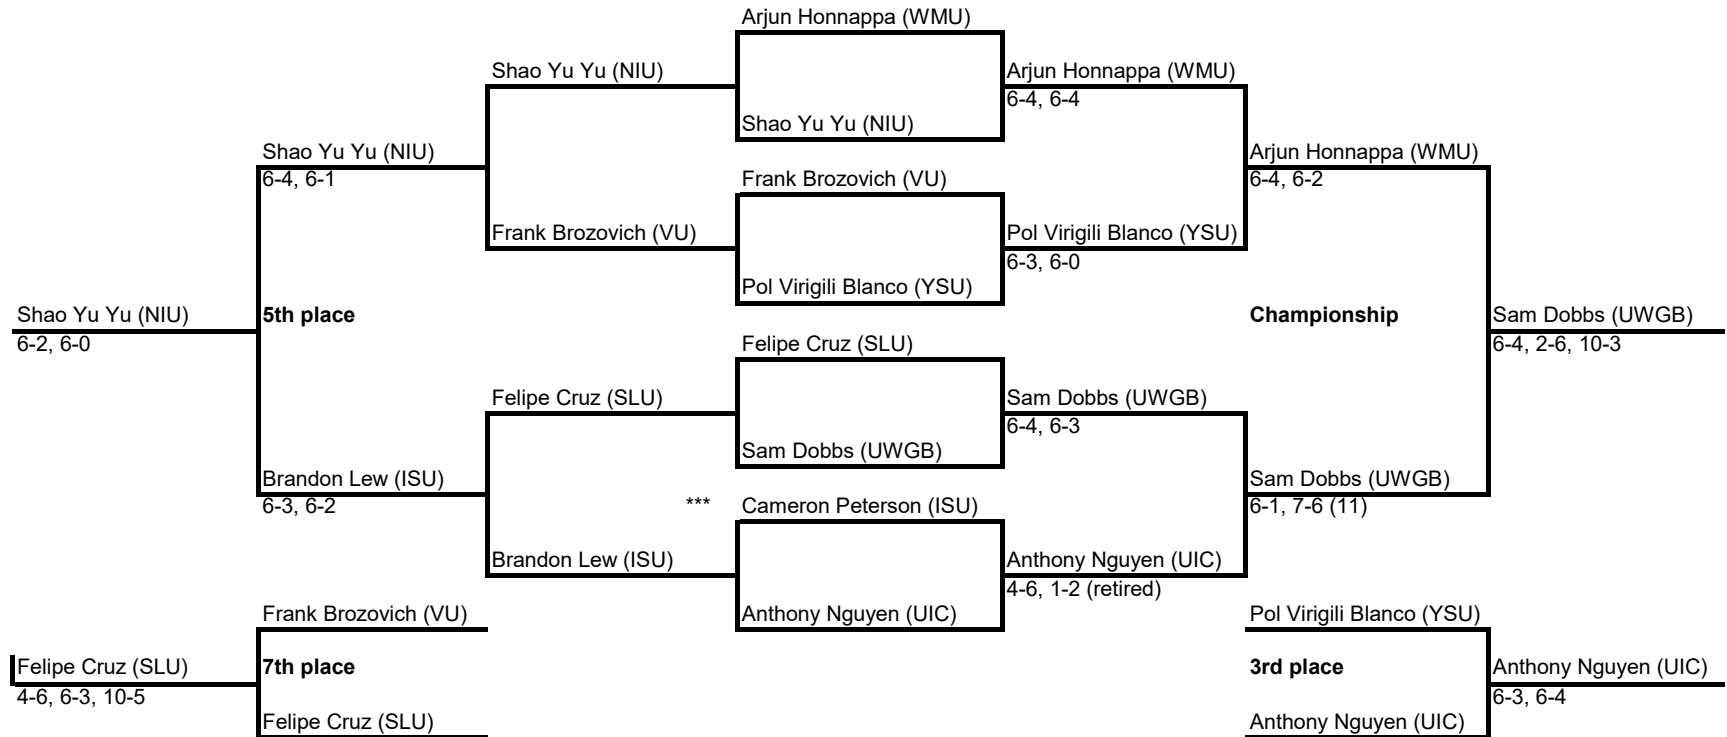

#2 Singles Draw

River Forest Collegiate Invitational

An Intercollegiate Tennis Association Sanctioned Event

Hosted by Northern Illinois University & the River Forest Tennis Club 9/13-15/2019

#3 Singles Draw

River Forest Collegiate Invitational

An Intercollegiate Tennis Association Sanctioned Event

Hosted by Northern Illinois University & the River Forest Tennis Club 9/13-15/2019

#4 Singles Draw

River Forest Collegiate Invitational

An Intercollegiate Tennis Association Sanctioned Event

Hosted by Northern Illinois University & the River Forest Tennis Club 9/13-15/2019

#5 Singles Draw

River Forest Collegiate Invitational

An Intercollegiate Tennis Association Sanctioned Event

Hosted by Northern Illinois University & the River Forest Tennis Club 9/13-15/2019

#6 Singles Draw

River Forest Collegiate Invitational
An Intercollegiate Tennis Association Sanctioned Event
Hosted by Northern Illinois University & the River Forest Tennis Club 9/13-15/16