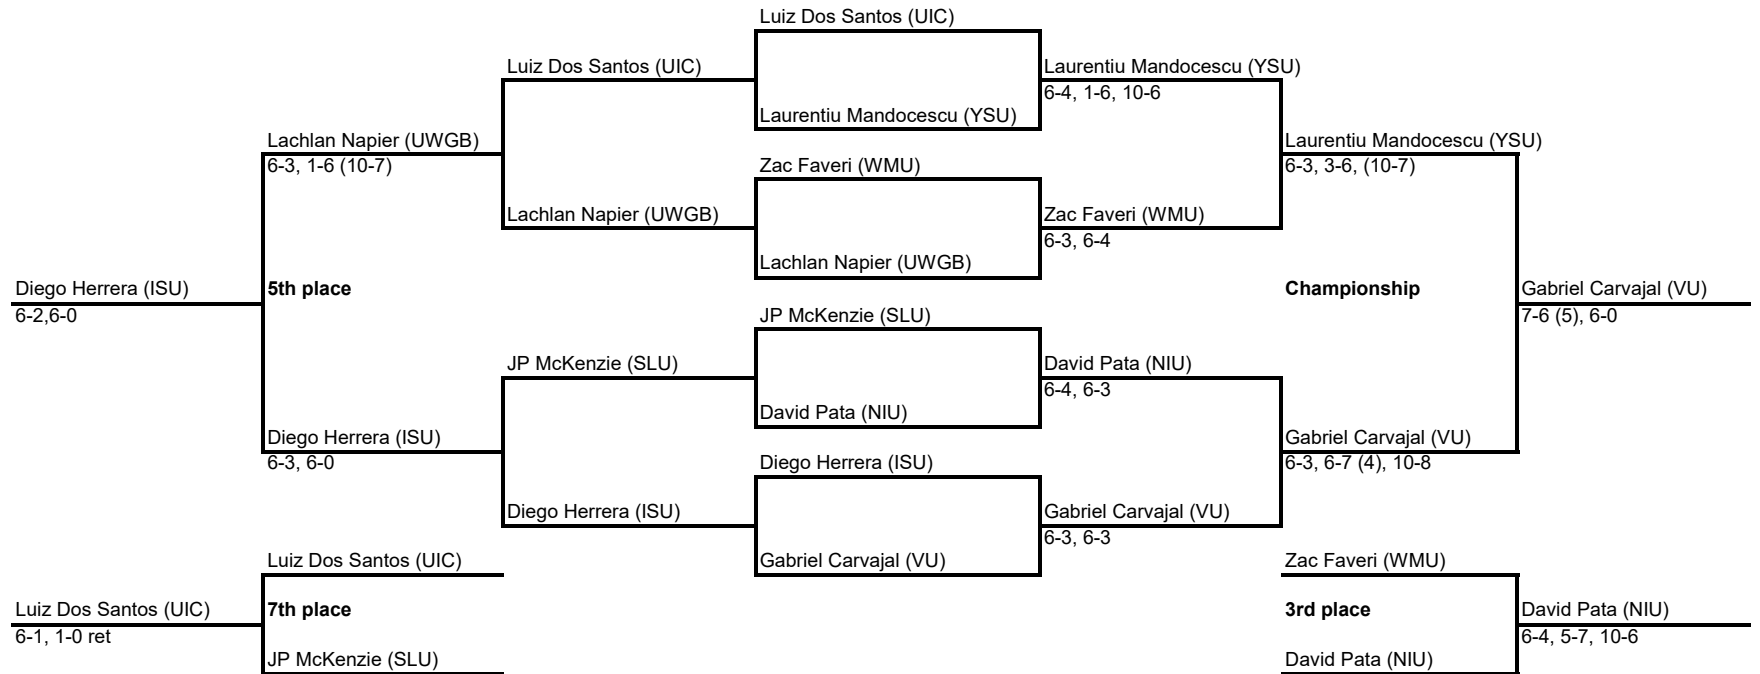

River Forest Collegiate Invitational

An Intercollegiate Tennis Association Sanctioned Event

Hosted by Northern Illinois University & the River Forest Tennis Club 9/13-15/2019

#1 Singles Draw

River Forest Collegiate Invitational
 An Intercollegiate Tennis Association Sanctioned Event
 Hosted by Northern Illinois University & the River Forest Tennis Club 9/13-15/2019

#2 Singles Draw

River Forest Collegiate Invitational

An Intercollegiate Tennis Association Sanctioned Event

Hosted by Northern Illinois University & the River Forest Tennis Club 9/13-15/2019

#3 Singles Draw

River Forest Collegiate Invitational

An Intercollegiate Tennis Association Sanctioned Event

Hosted by Northern Illinois University & the River Forest Tennis Club 9/13-15/2019

#4 Singles Draw

River Forest Collegiate Invitational

An Intercollegiate Tennis Association Sanctioned Event

Hosted by Northern Illinois University & the River Forest Tennis Club 9/13-15/2019

#5 Singles Draw

River Forest Collegiate Invitational

An Intercollegiate Tennis Association Sanctioned Event