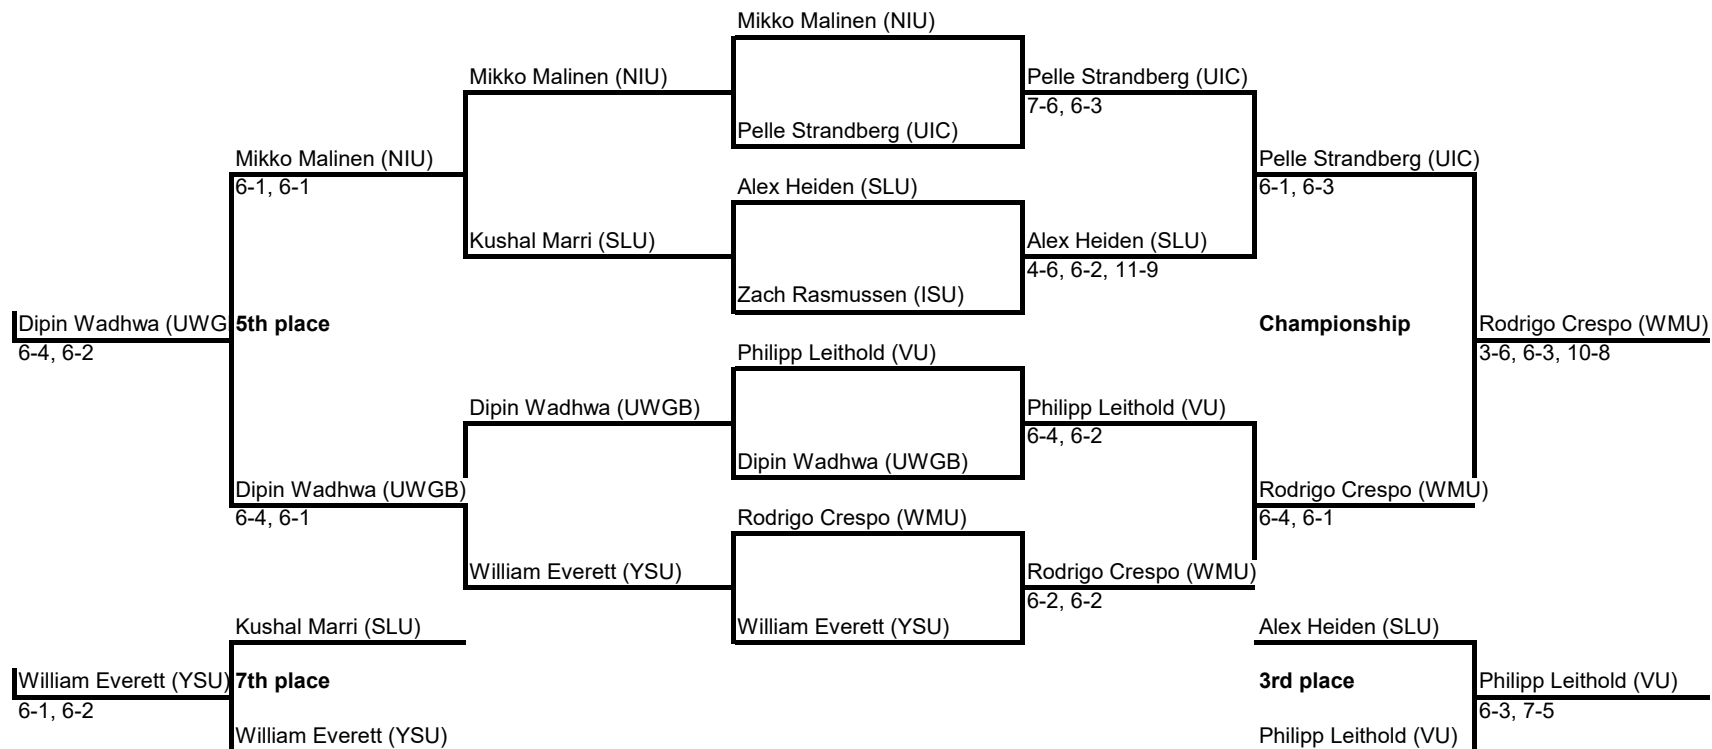

River Forest Collegiate Invitational

An Intercollegiate Tennis Association Sanctioned Event

Hosted by Northern Illinois University & the River Forest Tennis Club 9/13-15/2019

#1 Singles Draw

River Forest Collegiate Invitational
 An Intercollegiate Tennis Association Sanctioned Event
 Hosted by Northern Illinois University & the River Forest Tennis Club 9/13-15/2019

#2 Singles Draw

River Forest Collegiate Invitational

An Intercollegiate Tennis Association Sanctioned Event

Hosted by Northern Illinois University & the River Forest Tennis Club 9/13-15/2019

#3 Singles Draw

River Forest Collegiate Invitational

An Intercollegiate Tennis Association Sanctioned Event

Hosted by Northern Illinois University & the River Forest Tennis Club 9/13-15/2019

#4 Singles Draw

River Forest Collegiate Invitational

An Intercollegiate Tennis Association Sanctioned Event

Hosted by Northern Illinois University & the River Forest Tennis Club 9/13-15/2019

#5 Singles Draw

River Forest Collegiate Invitational

An Intercollegiate Tennis Association Sanctioned Event