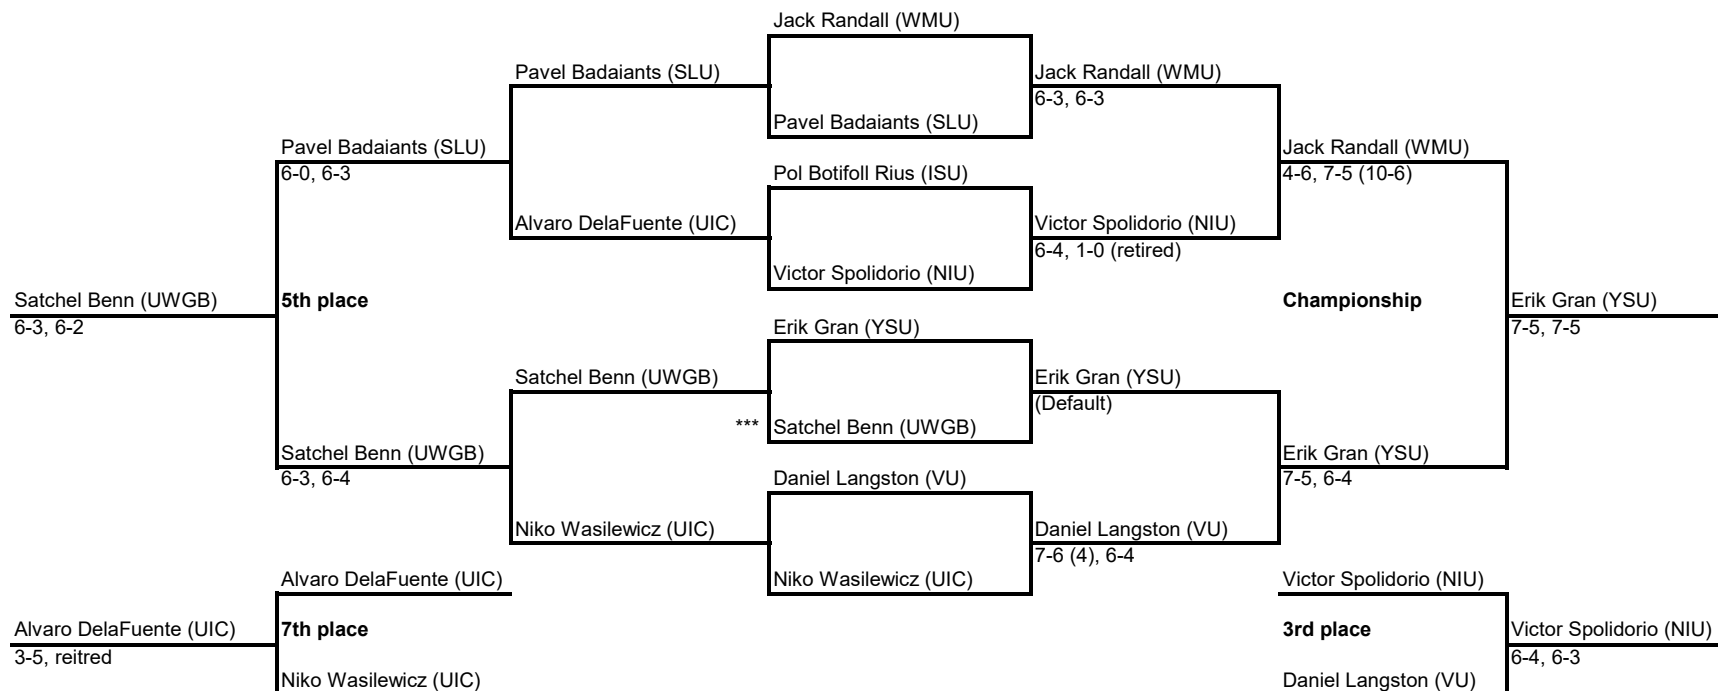

River Forest Collegiate Invitational

An Intercollegiate Tennis Association Sanctioned Event

Hosted by Northern Illinois University & the River Forest Tennis Club 9/13-15/2019

#1 Singles Draw

River Forest Collegiate Invitational
 An Intercollegiate Tennis Association Sanctioned Event
 Hosted by Northern Illinois University & the River Forest Tennis Club 9/13-15/2019

#2 Singles Draw

River Forest Collegiate Invitational

An Intercollegiate Tennis Association Sanctioned Event

Hosted by Northern Illinois University & the River Forest Tennis Club 9/13-15/2019

#3 Singles Draw

River Forest Collegiate Invitational

An Intercollegiate Tennis Association Sanctioned Event

Hosted by Northern Illinois University & the River Forest Tennis Club 9/13-15/2019

#4 Singles Draw

River Forest Collegiate Invitational