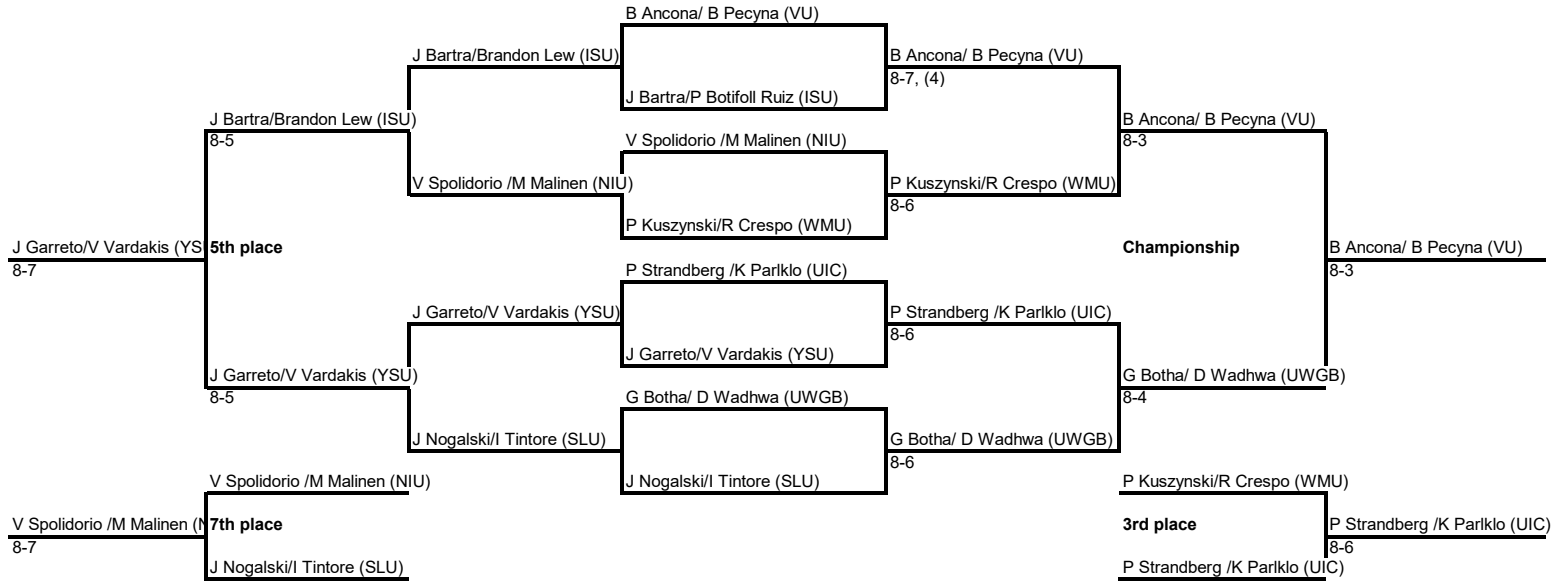

Hosted by Northern Illinois University & the River Forest Tennis Club 9/13-15/2019

#6 Singles Draw

River Forest Collegiate Invitational
An Intercollegiate Tennis Association Sanctioned Event
Hosted by Northern Illinois University & the River Forest Tennis Club 9/13-15/16

#7 Singles Draw

Round 1 - Friday

*** Brandon Lew (ISU)

Kushal Marri (SLU)

Alvaro DelaFuente (UIC)
Alvaro DelaFuente (UIC) 6-4, 7-5

Round 2 - Saturday

Round 3 - Sunday

River Forest Collegiate Invitational

An Intercollegiate Tennis Association Sanctioned Event

Hosted by Northern Illinois University & the River Forest Tennis Club 9/13-15/2019

#1 Doubles Draw

River Forest Collegiate Invitational

An Intercollegiate Tennis Association Sanctioned Event

Hosted by Northern Illinois University & the River Forest Tennis Club 9/13-15/2019

#2 Doubles Draw

River Forest Collegiate Invitational

An Intercollegiate Tennis Association Sanctioned Event

Hosted by Northern Illinois University & the River Forest Tennis Club 9/13-15/2019