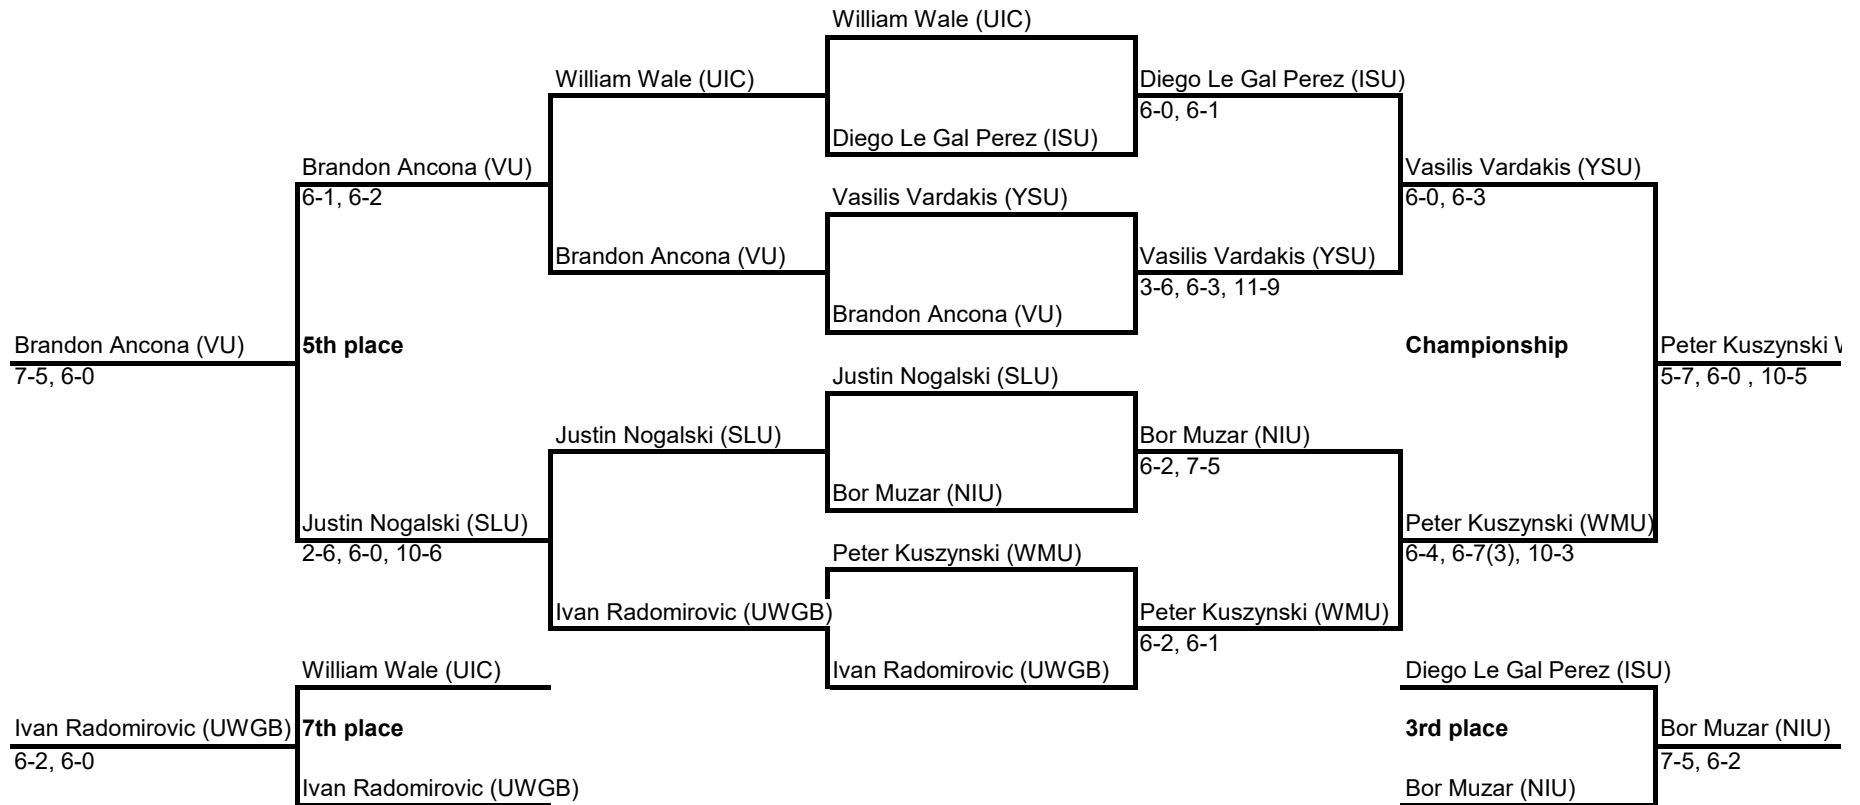

River Forest Collegiate Invitational

An Intercollegiate Tennis Association Sanctioned Event

Hosted by Northern Illinois University & the River Forest Tennis Club 9/13-15/2019

#1 Singles Draw

River Forest Collegiate Invitational
 An Intercollegiate Tennis Association Sanctioned Event
 Hosted by Northern Illinois University & the River Forest Tennis Club 9/13-15/2019

#2 Singles Draw

River Forest Collegiate Invitational

An Intercollegiate Tennis Association Sanctioned Event

Hosted by Northern Illinois University & the River Forest Tennis Club 9/13-15/2019

#3 Singles Draw