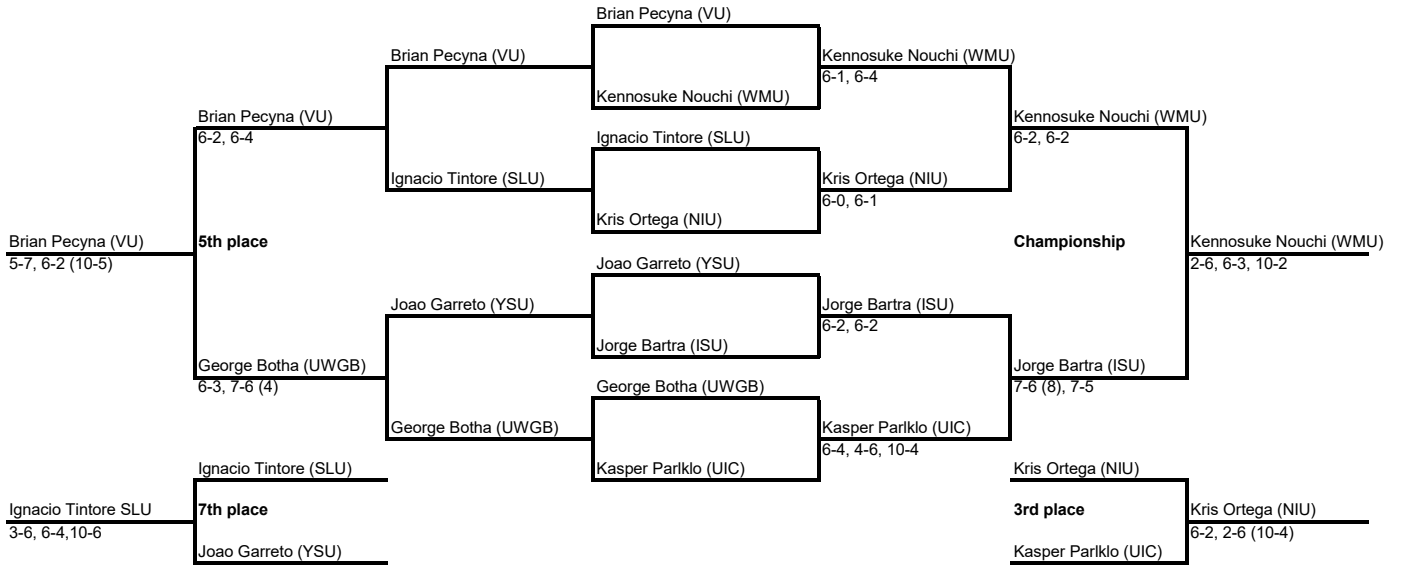

River Forest Collegiate Invitational

An Intercollegiate Tennis Association Sanctioned Event

Hosted by Northern Illinois University & the River Forest Tennis Club 9/13-15/2019

#1 Singles Draw

River Forest Collegiate Invitational
 An Intercollegiate Tennis Association Sanctioned Event
 Hosted by Northern Illinois University & the River Forest Tennis Club 9/13-15/2019

#2 Singles Draw

River Forest Collegiate Invitational

An Intercollegiate Tennis Association Sanctioned Event

Hosted by Northern Illinois University & the River Forest Tennis Club 9/13-15/2019

#3 Singles Draw

River Forest Collegiate Invitational

An Intercollegiate Tennis Association Sanctioned Event

Hosted by Northern Illinois University & the River Forest Tennis Club 9/13-15/2019

#4 Singles Draw

River Forest Collegiate Invitational