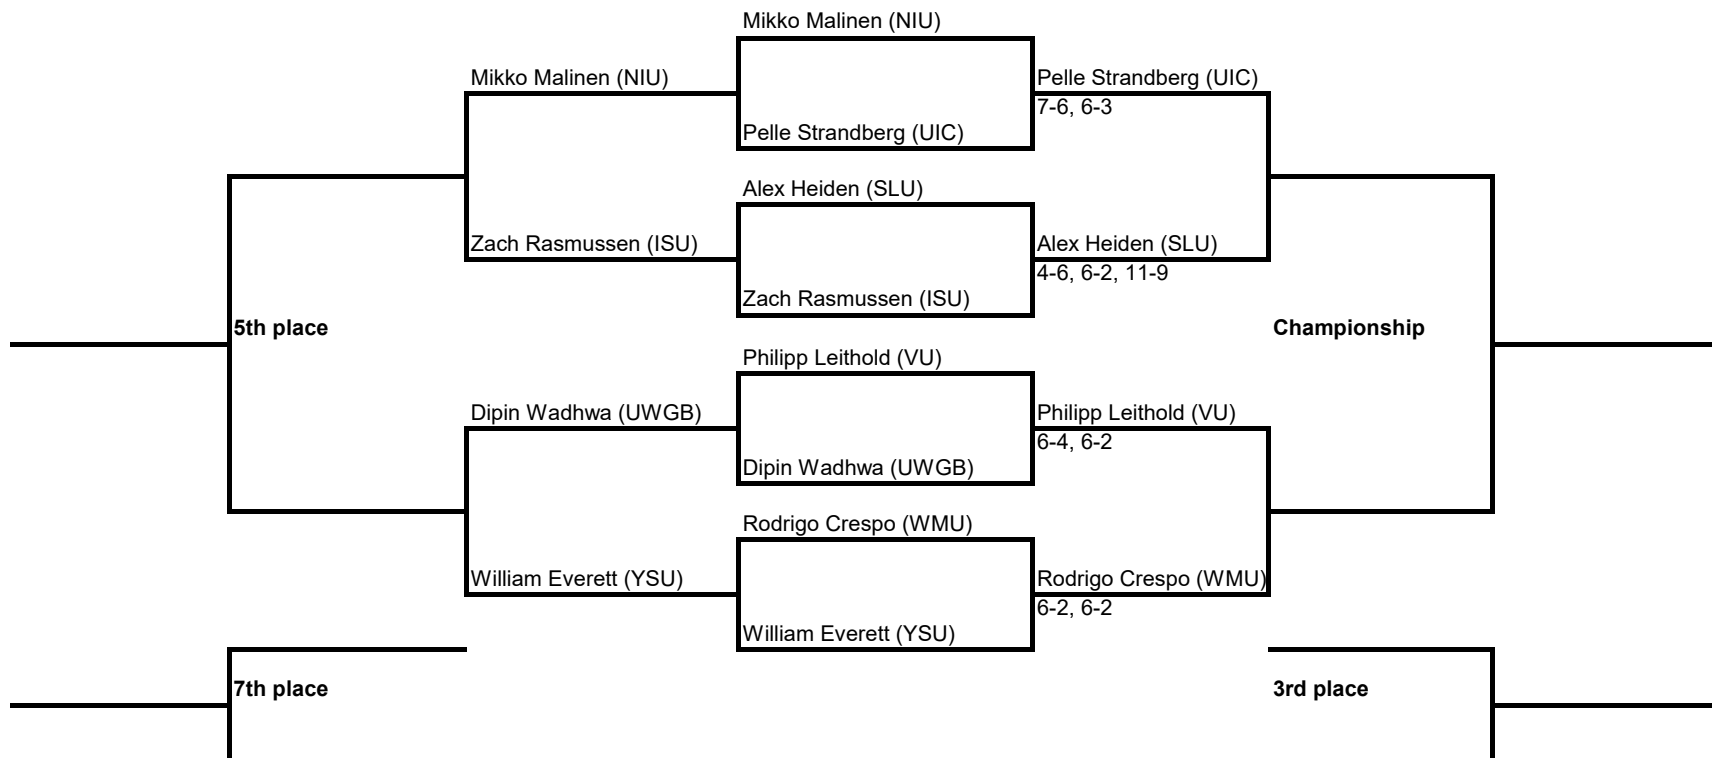

Hosted by Northern Illinois University & the River Forest Tennis Club 9/13-15/2019

#3 Singles Draw

River Forest Collegiate Invitational

An Intercollegiate Tennis Association Sanctioned Event

Hosted by Northern Illinois University & the River Forest Tennis Club 9/13-15/2019

#4 Singles Draw

River Forest Collegiate Invitational

An Intercollegiate Tennis Association Sanctioned Event

Hosted by Northern Illinois University & the River Forest Tennis Club 9/13-15/2019

#5 Singles Draw

River Forest Collegiate Invitational

An Intercollegiate Tennis Association Sanctioned Event

Hosted by Northern Illinois University & the River Forest Tennis Club 9/13-15/2019

#6 Singles Draw

River Forest Collegiate Invitational
An Intercollegiate Tennis Association Sanctioned Event
Hosted by Northern Illinois University & the River Forest Tennis Club 9/13-15/16

#7 Singles Draw

Round 1 - Friday

*** Brandon Lew (ISU)

Kushal Marri (SLU)

Alvaro DelaFuente (UIC)
Alvaro DelaFuente (UIC) 6-4, 7-5

Round 2 - Saturday

Round 3 - Sunday

River Forest Collegiate Invitational
An Intercollegiate Tennis Association Sanctioned Event
 Hosted by Northern Illinois University & the River Forest Tennis Club 9/13-15/2019