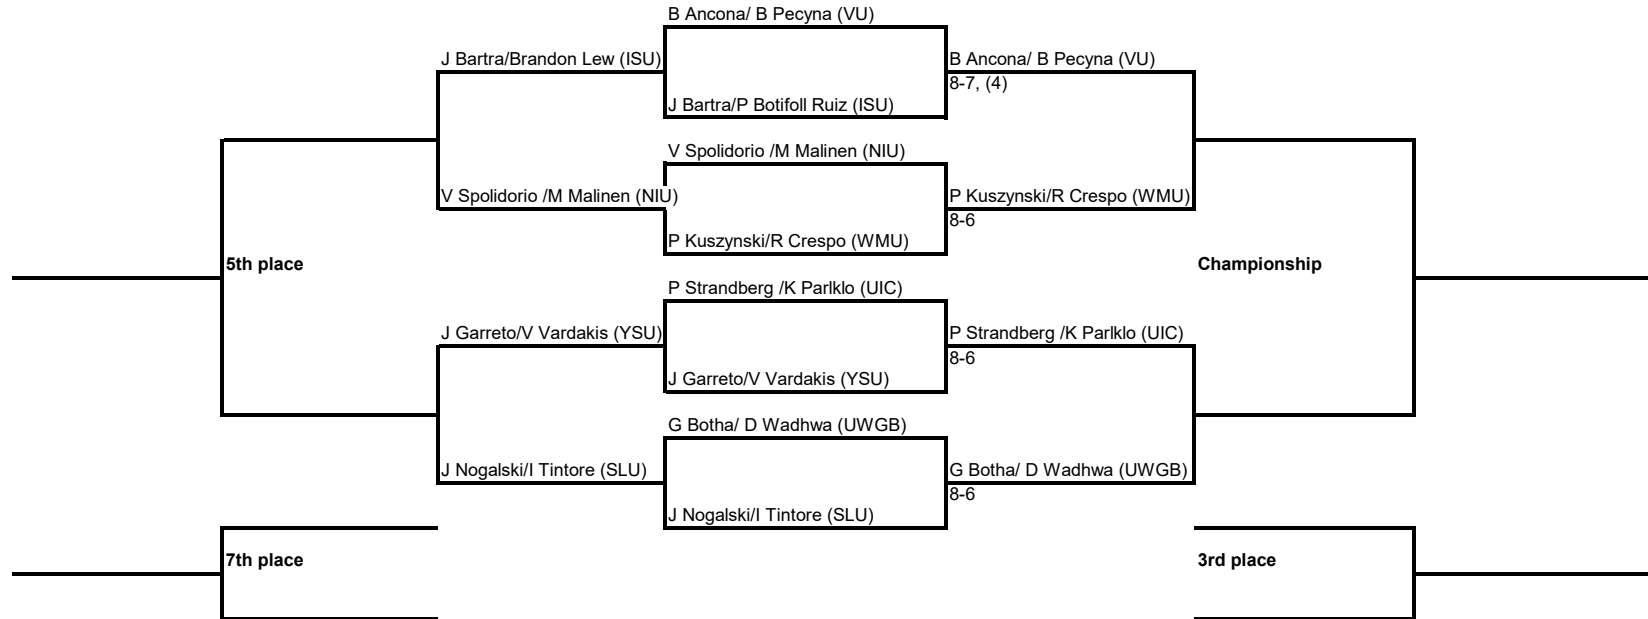

River Forest Collegiate Invitational

An Intercollegiate Tennis Association Sanctioned Event

Hosted by Northern Illinois University & the River Forest Tennis Club 9/13-15/2019

#6 Singles Draw

River Forest Collegiate Invitational
An Intercollegiate Tennis Association Sanctioned Event
Hosted by Northern Illinois University & the River Forest Tennis Club 9/13-15/16

#7 Singles Draw

Round 1 - Friday

*** Brandon Lew (ISU)

Kushal Marri (SLU)

Alvaro DelaFuente (UIC)
Alvaro DelaFuente (UIC) 6-4, 7-5

Round 2 - Saturday

Round 3 - Sunday

River Forest Collegiate Invitational
An Intercollegiate Tennis Association Sanctioned Event
 Hosted by Northern Illinois University & the River Forest Tennis Club 9/13-15/2019

#1 Doubles Draw

River Forest Collegiate Invitational

An Intercollegiate Tennis Association Sanctioned Event

Hosted by Northern Illinois University & the River Forest Tennis Club 9/13-15/2019

#2 Doubles Draw