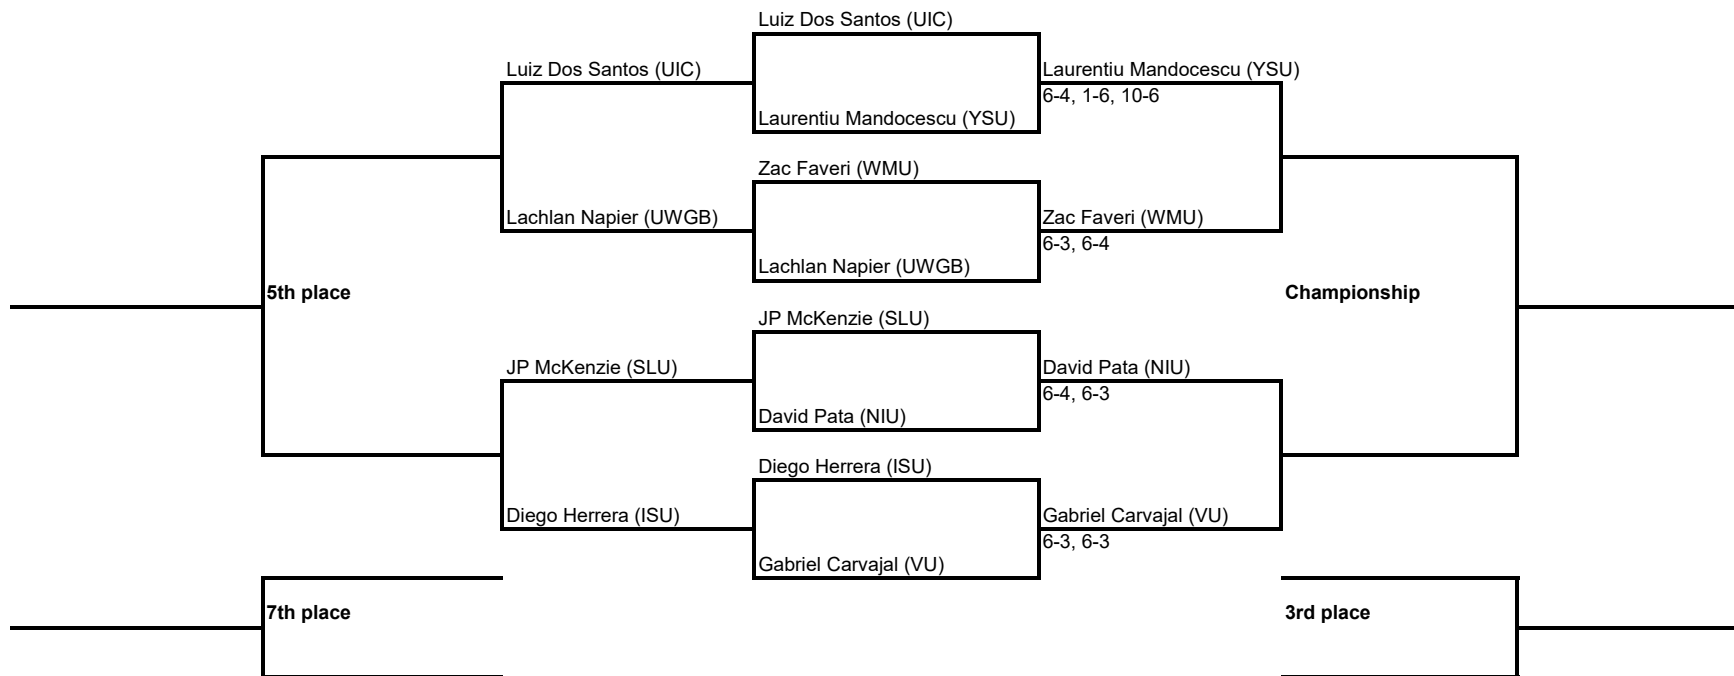

River Forest Collegiate Invitational

An Intercollegiate Tennis Association Sanctioned Event

Hosted by Northern Illinois University & the River Forest Tennis Club 9/13-15/2019

#1 Singles Draw

River Forest Collegiate Invitational

An Intercollegiate Tennis Association Sanctioned Event

Hosted by Northern Illinois University & the River Forest Tennis Club 9/13-15/2019

#2 Singles Draw

River Forest Collegiate Invitational

An Intercollegiate Tennis Association Sanctioned Event

Hosted by Northern Illinois University & the River Forest Tennis Club 9/13-15/2019

#3 Singles Draw

River Forest Collegiate Invitational

An Intercollegiate Tennis Association Sanctioned Event

Hosted by Northern Illinois University & the River Forest Tennis Club 9/13-15/2019