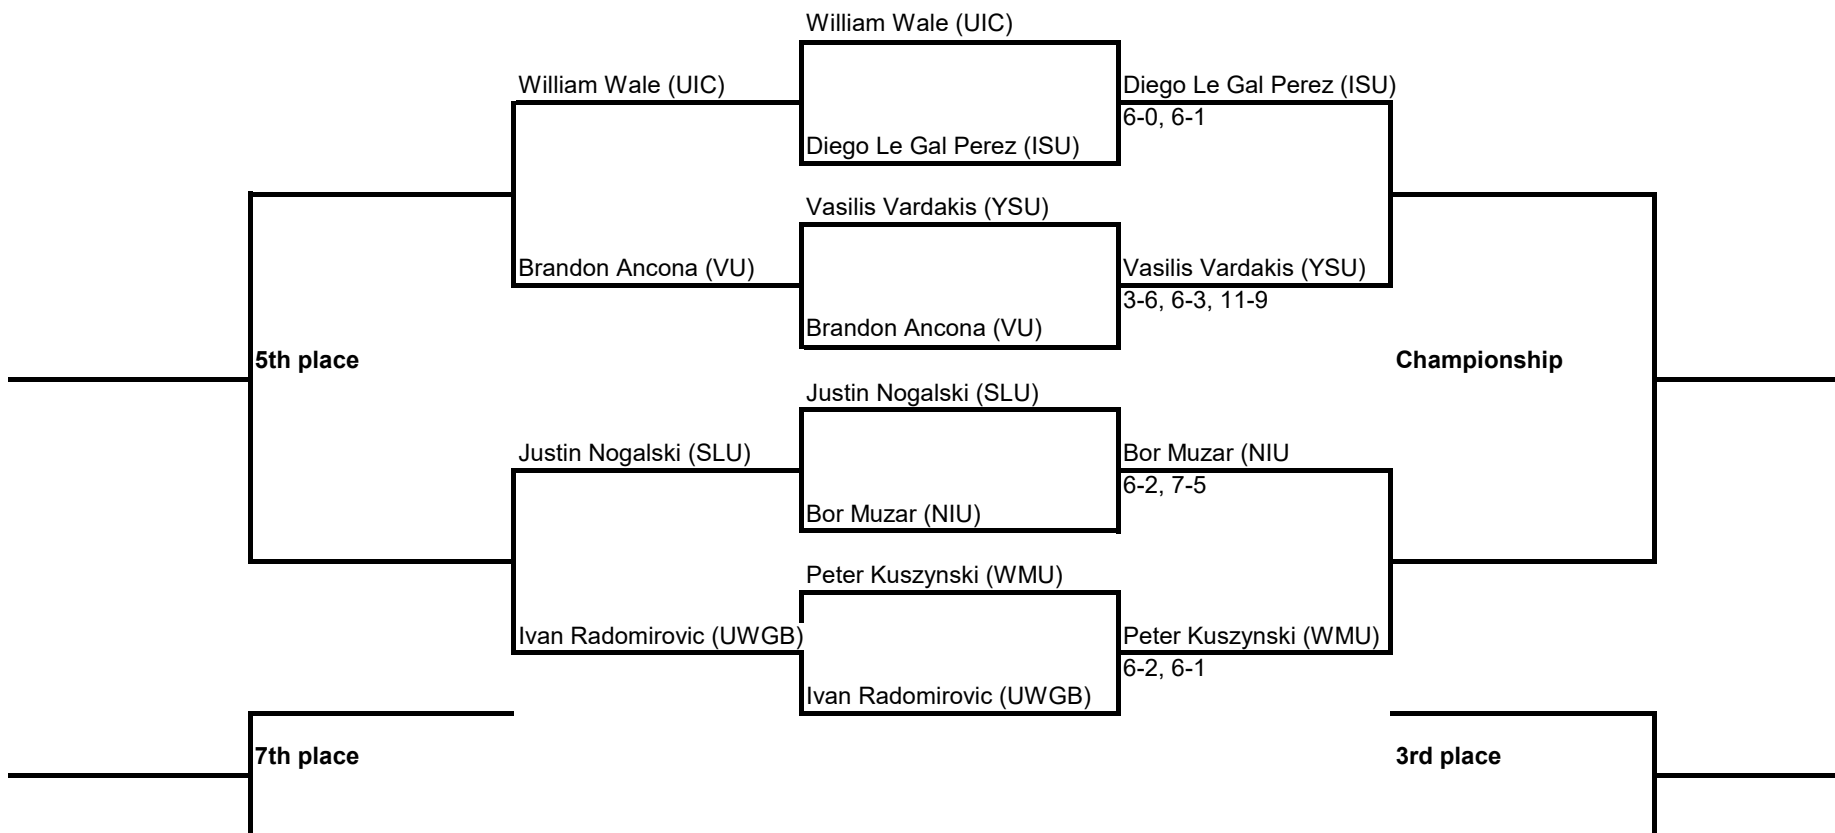

River Forest Collegiate Invitational

An Intercollegiate Tennis Association Sanctioned Event

Hosted by Northern Illinois University & the River Forest Tennis Club 9/13-15/2019

#1 Singles Draw

River Forest Collegiate Invitational

An Intercollegiate Tennis Association Sanctioned Event

Hosted by Northern Illinois University & the River Forest Tennis Club 9/13-15/2019

#2 Singles Draw

River Forest Collegiate Invitational

An Intercollegiate Tennis Association Sanctioned Event

Hosted by Northern Illinois University & the River Forest Tennis Club 9/13-15/2019

#3 Singles Draw

River Forest Collegiate Invitational

An Intercollegiate Tennis Association Sanctioned Event

Hosted by Northern Illinois University & the River Forest Tennis Club 9/13-15/2019