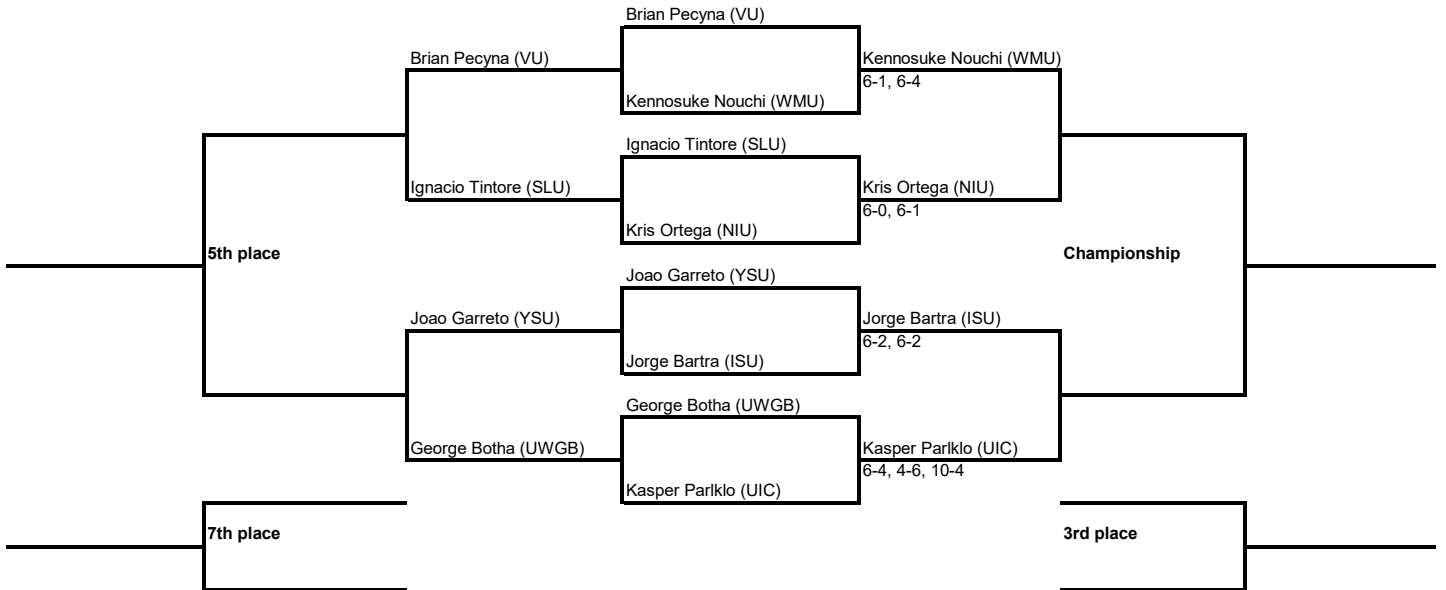

River Forest Collegiate Invitational

An Intercollegiate Tennis Association Sanctioned Event

Hosted by Northern Illinois University & the River Forest Tennis Club 9/13-15/2019

#1 Singles Draw

River Forest Collegiate Invitational

An Intercollegiate Tennis Association Sanctioned Event

Hosted by Northern Illinois University & the River Forest Tennis Club 9/13-15/2019

#2 Singles Draw

River Forest Collegiate Invitational

An Intercollegiate Tennis Association Sanctioned Event

Hosted by Northern Illinois University & the River Forest Tennis Club 9/13-15/2019

#3 Singles Draw

River Forest Collegiate Invitational

An Intercollegiate Tennis Association Sanctioned Event

Hosted by Northern Illinois University & the River Forest Tennis Club 9/13-15/2019