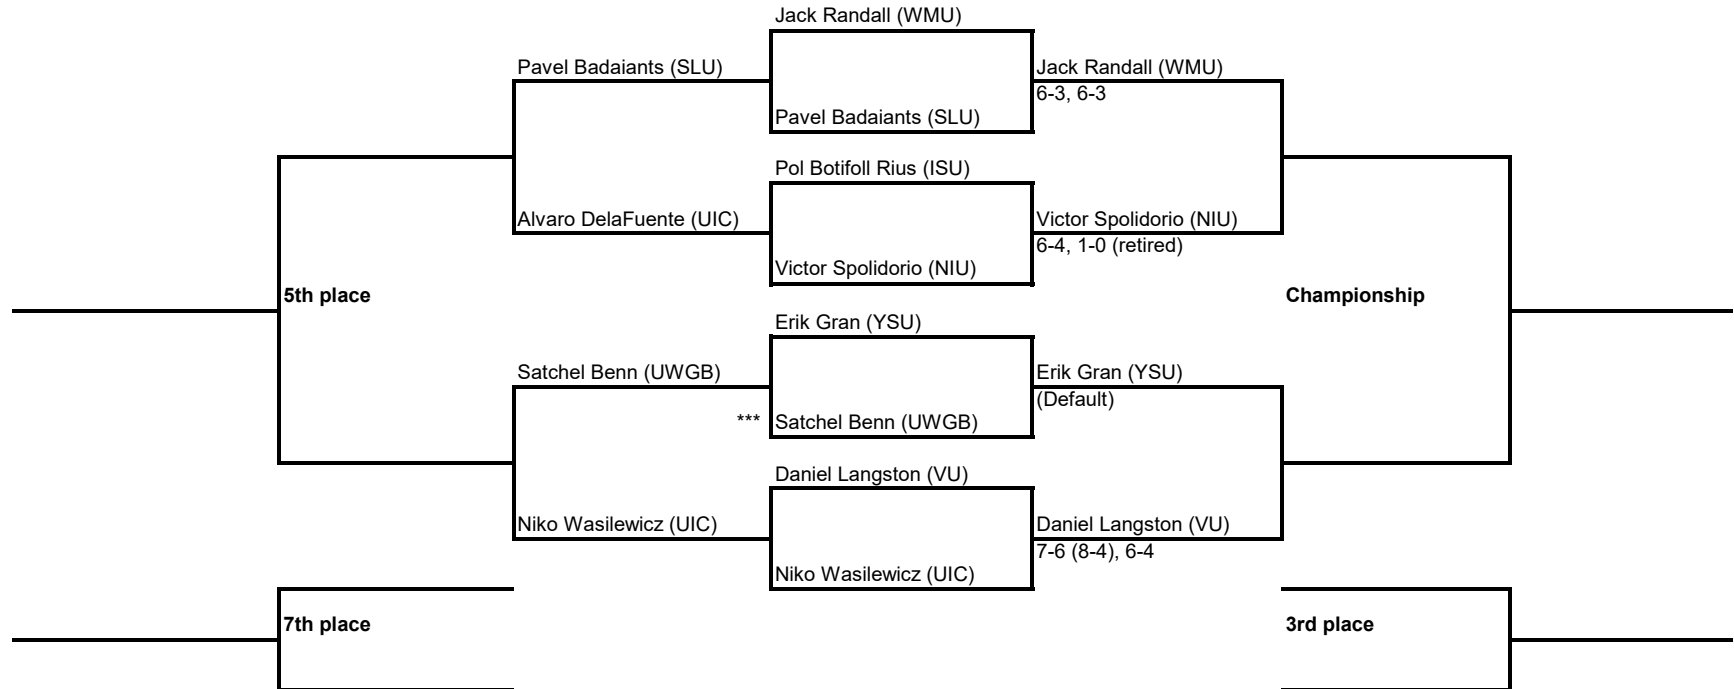

River Forest Collegiate Invitational

An Intercollegiate Tennis Association Sanctioned Event

Hosted by Northern Illinois University & the River Forest Tennis Club 9/13-15/2019

#1 Singles Draw

River Forest Collegiate Invitational

An Intercollegiate Tennis Association Sanctioned Event

Hosted by Northern Illinois University & the River Forest Tennis Club 9/13-15/2019

#2 Singles Draw

River Forest Collegiate Invitational

An Intercollegiate Tennis Association Sanctioned Event

Hosted by Northern Illinois University & the River Forest Tennis Club 9/13-15/2019

#3 Singles Draw

River Forest Collegiate Invitational

An Intercollegiate Tennis Association Sanctioned Event

Hosted by Northern Illinois University & the River Forest Tennis Club 9/13-15/2019

#4 Singles Draw

River Forest Collegiate Invitational

An Intercollegiate Tennis Association Sanctioned Event

Hosted by Northern Illinois University & the River Forest Tennis Club 9/13-15/2019

#5 Singles Draw