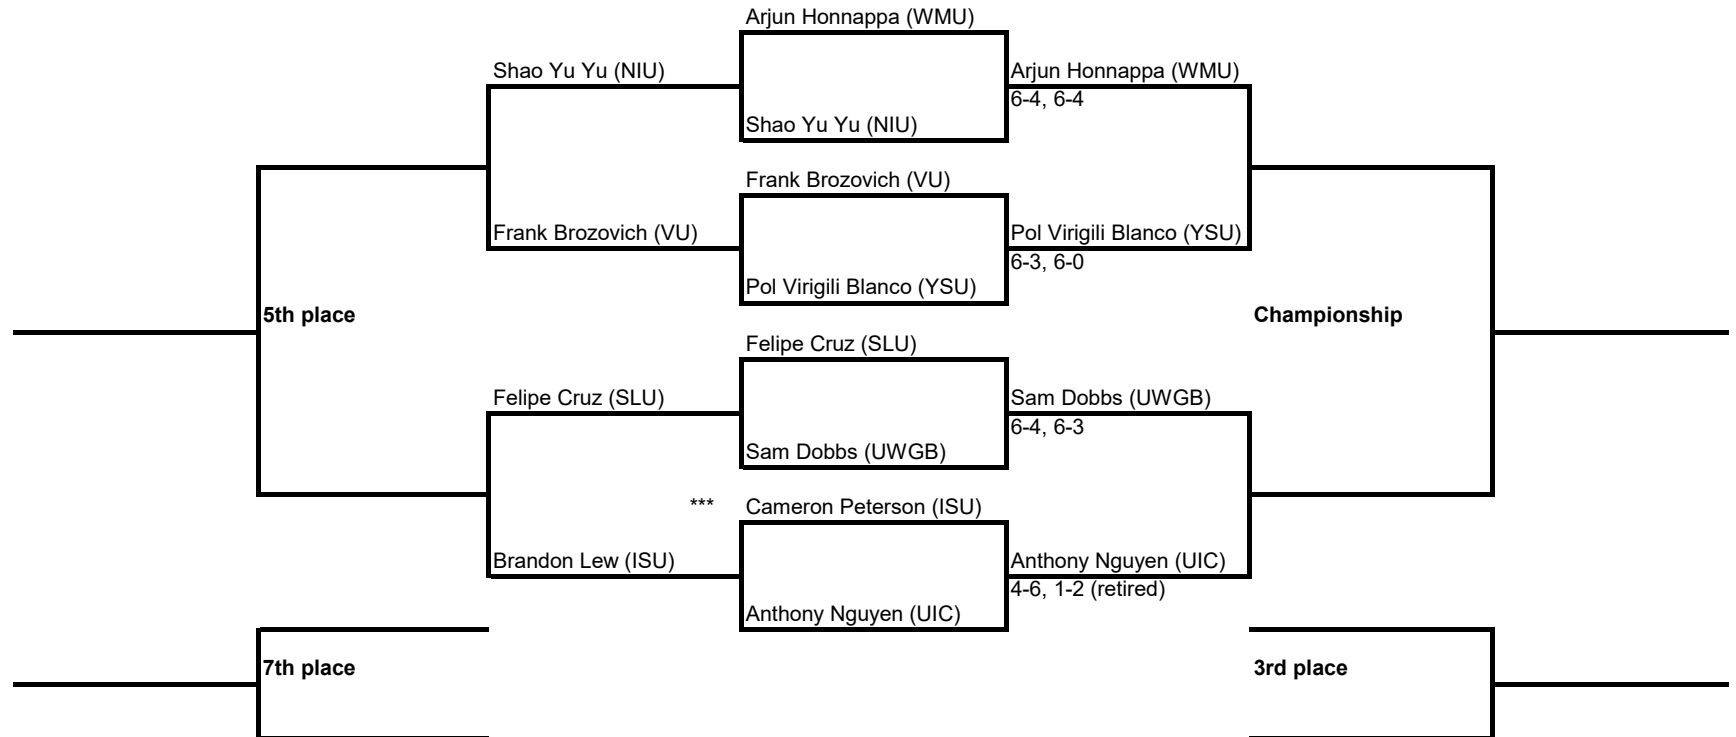

Hosted by Northern Illinois University & the River Forest Tennis Club 9/13-15/2019

#3 Singles Draw

River Forest Collegiate Invitational

An Intercollegiate Tennis Association Sanctioned Event

Hosted by Northern Illinois University & the River Forest Tennis Club 9/13-15/2019

#4 Singles Draw

River Forest Collegiate Invitational

An Intercollegiate Tennis Association Sanctioned Event

Hosted by Northern Illinois University & the River Forest Tennis Club 9/13-15/2019

#5 Singles Draw

River Forest Collegiate Invitational

An Intercollegiate Tennis Association Sanctioned Event

Hosted by Northern Illinois University & the River Forest Tennis Club 9/13-15/2019

#6 Singles Draw

River Forest Collegiate Invitational
An Intercollegiate Tennis Association Sanctioned Event
Hosted by Northern Illinois University & the River Forest Tennis Club 9/13-15/16

#7 Singles Draw

Round 1 - Friday

*** Brandon Lew (ISU)

Kushal Marri (SLU)

Alvaro DelaFuente (UIC)
Alvaro DelaFuente (UIC) 6-4, 7-5

Round 2 - Saturday

Round 3 - Sunday

River Forest Collegiate Invitational
An Intercollegiate Tennis Association Sanctioned Event
 Hosted by Northern Illinois University & the River Forest Tennis Club 9/13-15/2019