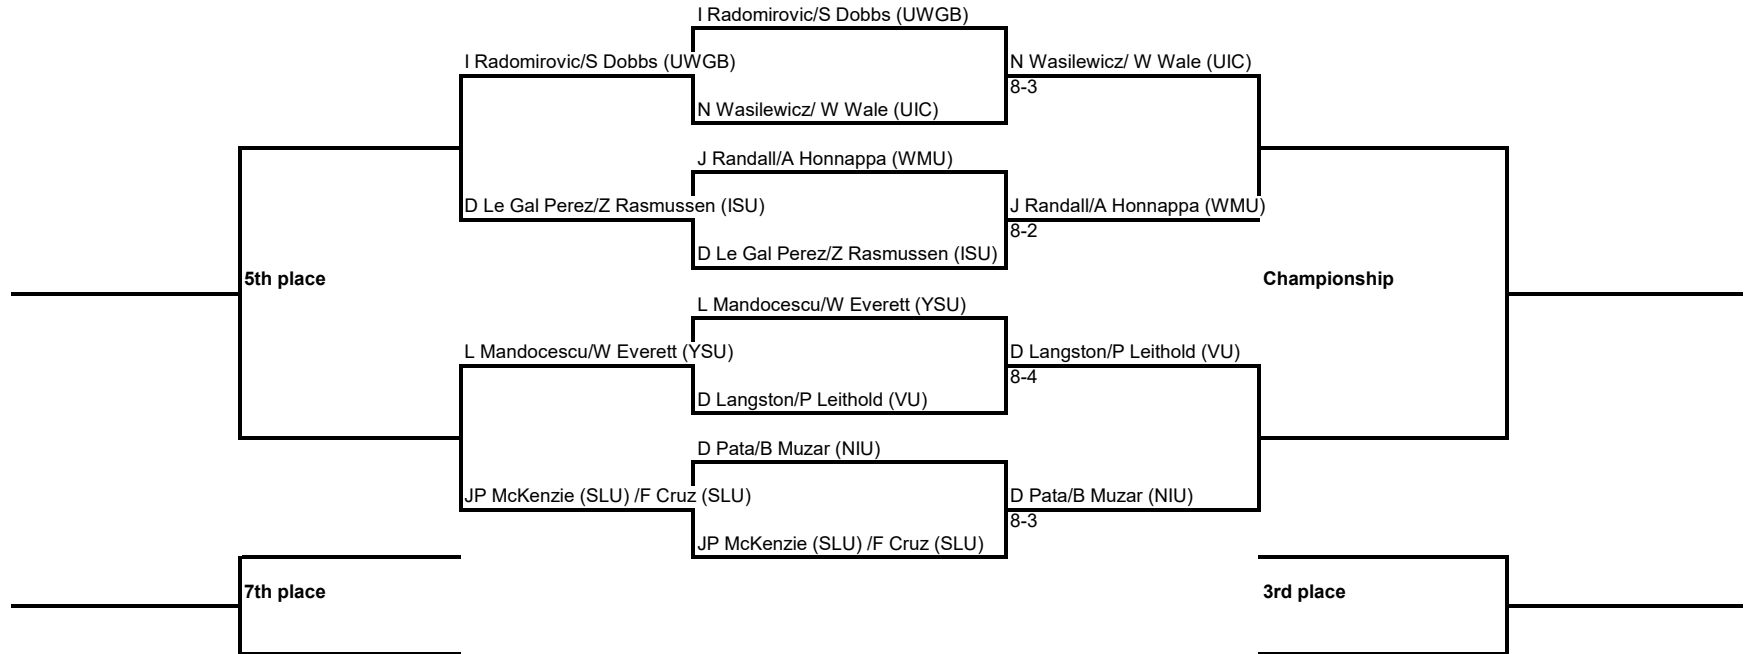

River Forest Collegiate Invitational

An Intercollegiate Tennis Association Sanctioned Event

Hosted by Northern Illinois University & the River Forest Tennis Club 9/13-15/2019

#1 Singles Draw

River Forest Collegiate Invitational

River Forest Collegiate Invitational

An Intercollegiate Tennis Association Sanctioned Event

Hosted by Northern Illinois University & the River Forest Tennis Club 9/13-15/2019

#6 Singles Draw

River Forest Collegiate Invitational
An Intercollegiate Tennis Association Sanctioned Event
Hosted by Northern Illinois University & the River Forest Tennis Club 9/13-15/16

#7 Singles Draw

Round 1 - Friday

*** Brandon Lew (ISU)

Kushal Marri (SLU)

Alvaro DelaFuente (UIC)
Alvaro DelaFuente (UIC) 6-4, 7-5

Round 2 - Saturday

Round 3 - Sunday

River Forest Collegiate Invitational
An Intercollegiate Tennis Association Sanctioned Event
 Hosted by Northern Illinois University & the River Forest Tennis Club 9/13-15/2019

#1 Doubles Draw

River Forest Collegiate Invitational

An Intercollegiate Tennis Association Sanctioned Event

Hosted by Northern Illinois University & the River Forest Tennis Club 9/13-15/2019

#2 Doubles Draw