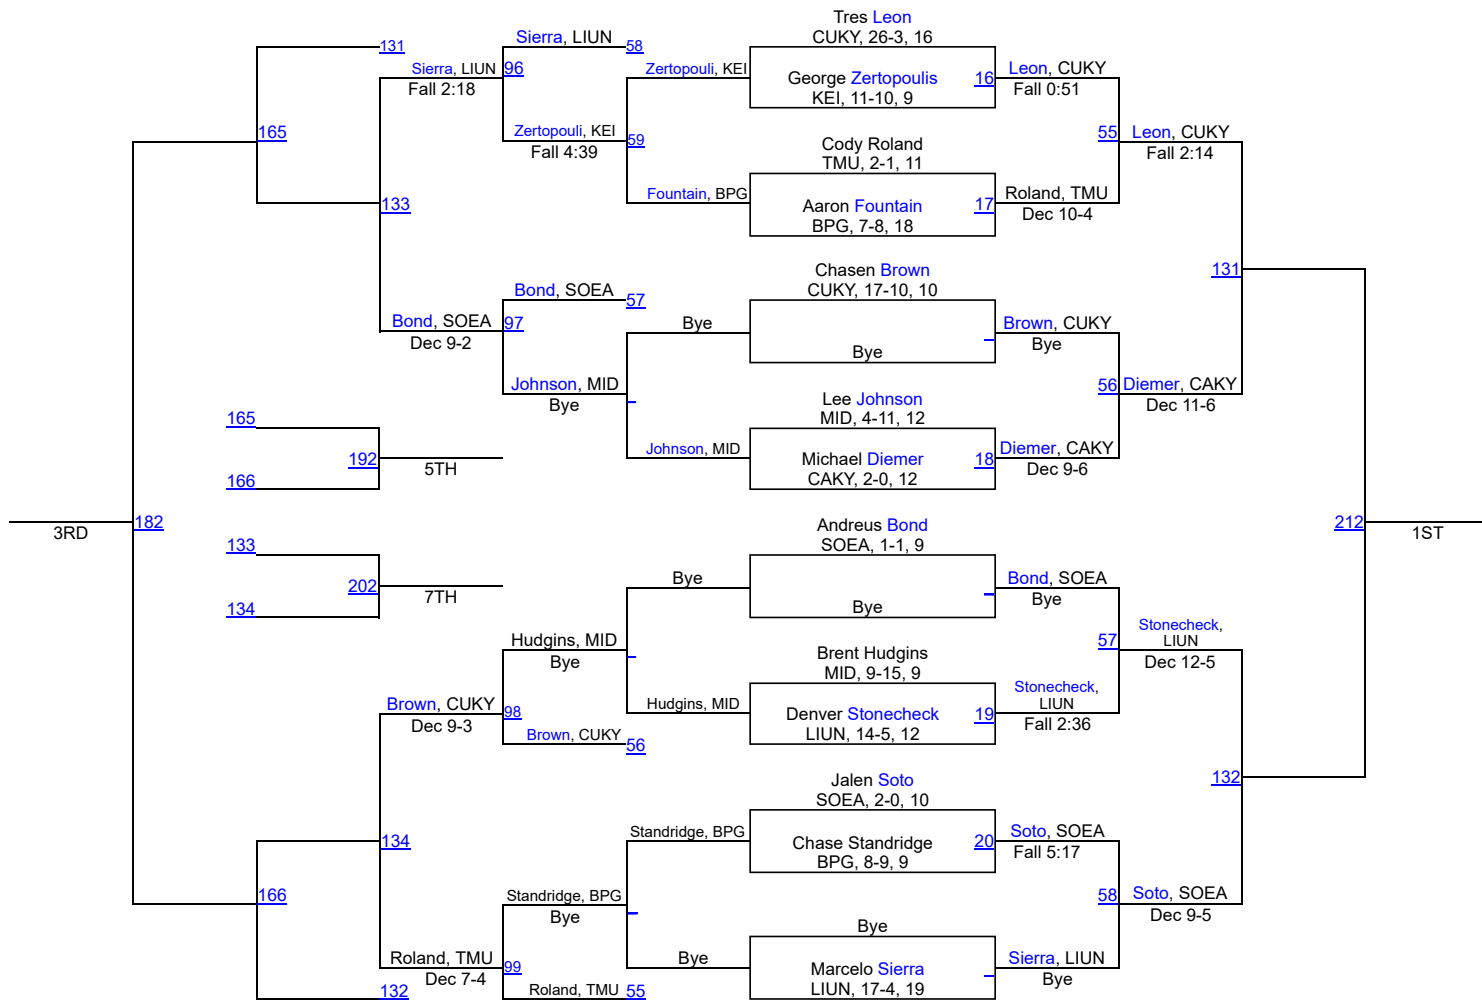

1	Cumberlands (Ky.)	92.0
2	Lindsey Wilson (Ky.)	87.0
3	Southeastern	81.5
4	Life University	81.0
5	Campbellsville (Ky.)	79.5
6	Cumberland (Tenn.)	63.0
7	Thomas More	36.0
8	Brewton-Parker (ga)	35.0
9	Keiser University	25.0
10	Midway University	22.0

NAIA Mid-South Conference

NAIA Mid-South Conference

133

NAIA Mid-South Conference

141

NAIA Mid-South Conference

NAIA Mid-South Conference

157

NAIA Mid-South Conference

165

NAIA Mid-South Conference

174

NAIA Mid-South Conference

184

NAIA Mid-South Conference

197