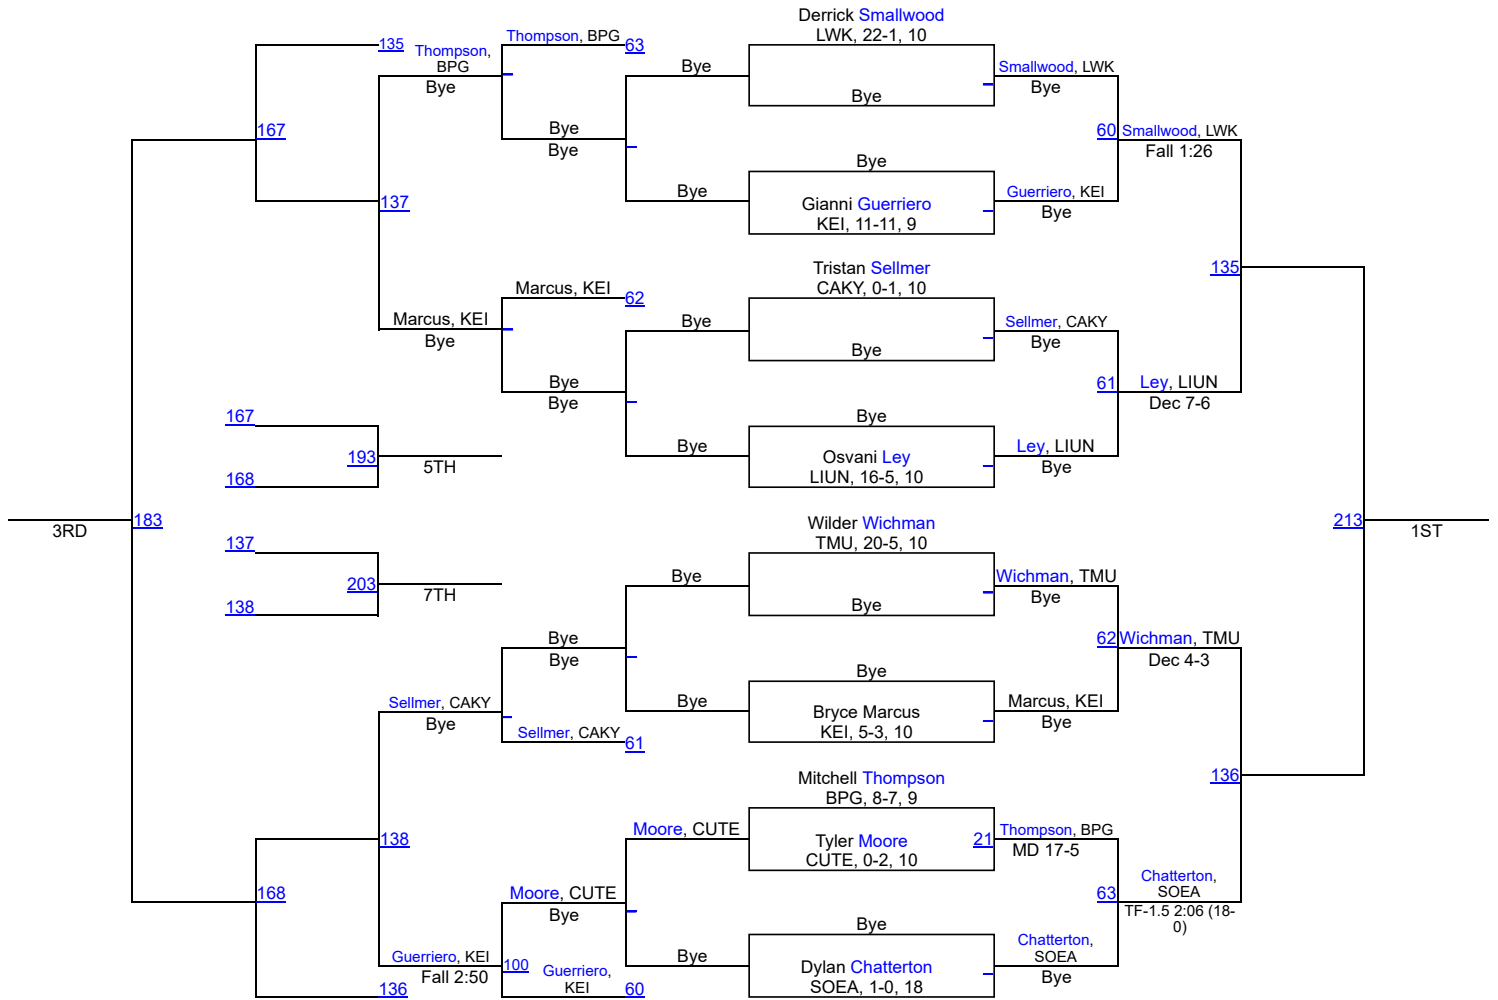

1	Cumberlands (Ky.)	92.0
2	Lindsey Wilson (Ky.)	87.0
3	Southeastern	81.5
4	Life University	81.0
5	Campbellsville (Ky.)	79.5
6	Cumberland (Tenn.)	63.0
7	Thomas More	36.0
8	Brewton-Parker (ga)	35.0
9	Keiser University	25.0
10	Midway University	22.0

NAIA Mid-South Conference

NAIA Mid-South Conference

133

NAIA Mid-South Conference

141

NAIA Mid-South Conference

NAIA Mid-South Conference

157

NAIA Mid-South Conference

165

NAIA Mid-South Conference

174

NAIA Mid-South Conference

184

NAIA Mid-South Conference

197