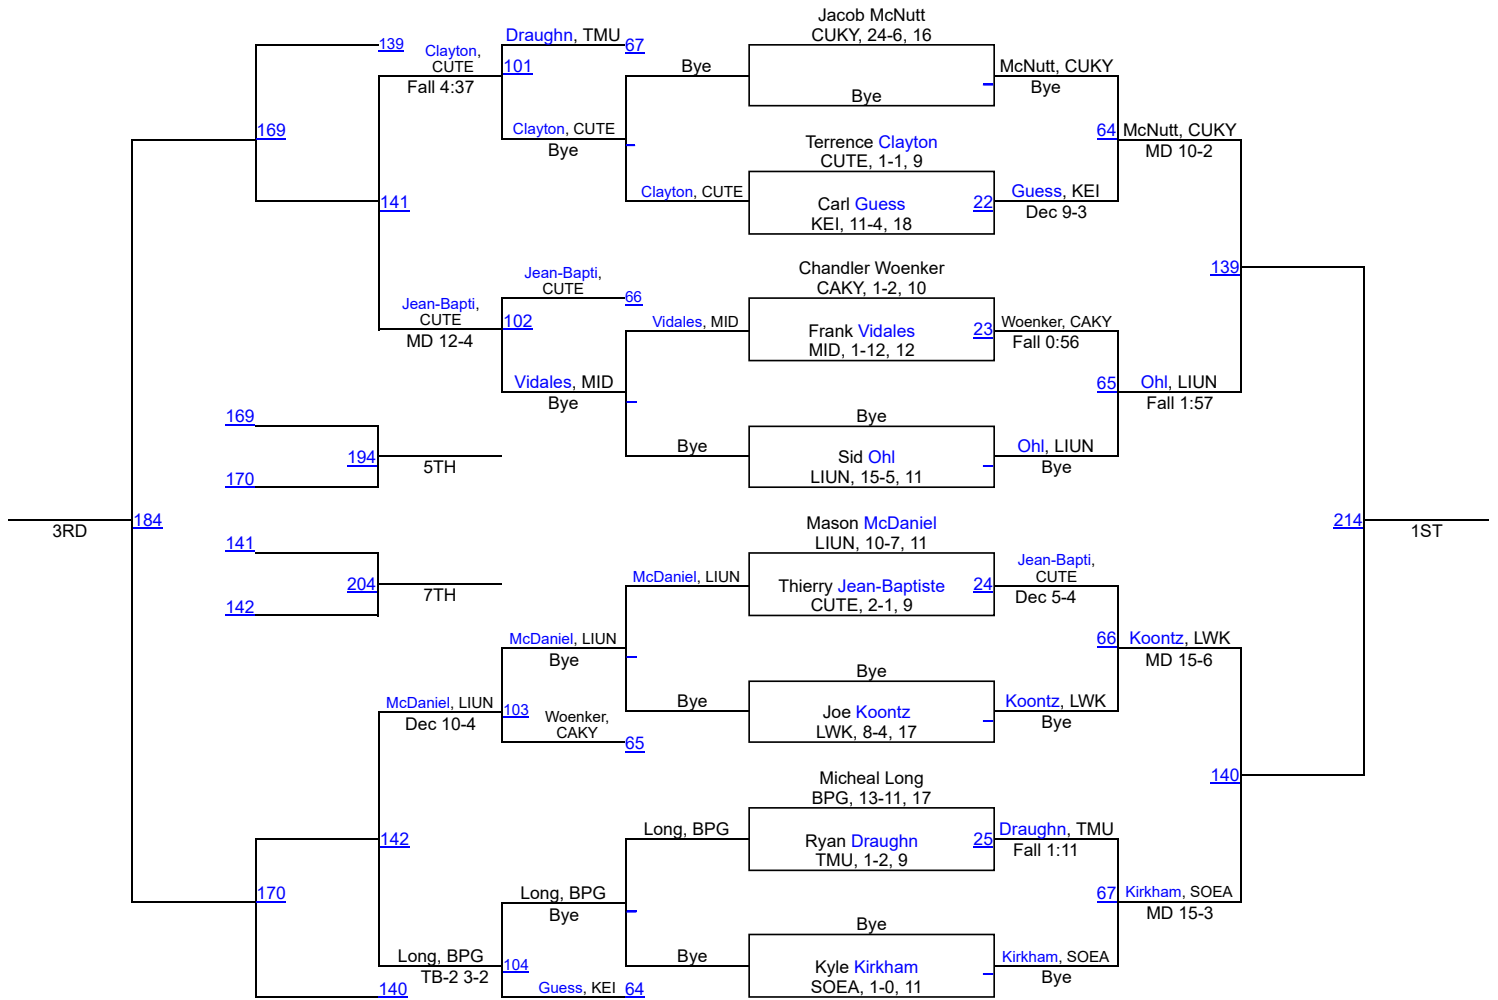

1	Cumberlands (Ky.)	92.0
2	Lindsey Wilson (Ky.)	87.0
3	Southeastern	81.5
4	Life University	81.0
5	Campbellsville (Ky.)	79.5
6	Cumberland (Tenn.)	63.0
7	Thomas More	36.0
8	Brewton-Parker (ga)	35.0
9	Keiser University	25.0
10	Midway University	22.0

NAIA Mid-South Conference

NAIA Mid-South Conference

133

NAIA Mid-South Conference

141

NAIA Mid-South Conference

NAIA Mid-South Conference

157

NAIA Mid-South Conference

165

NAIA Mid-South Conference

174

NAIA Mid-South Conference

184

NAIA Mid-South Conference

197