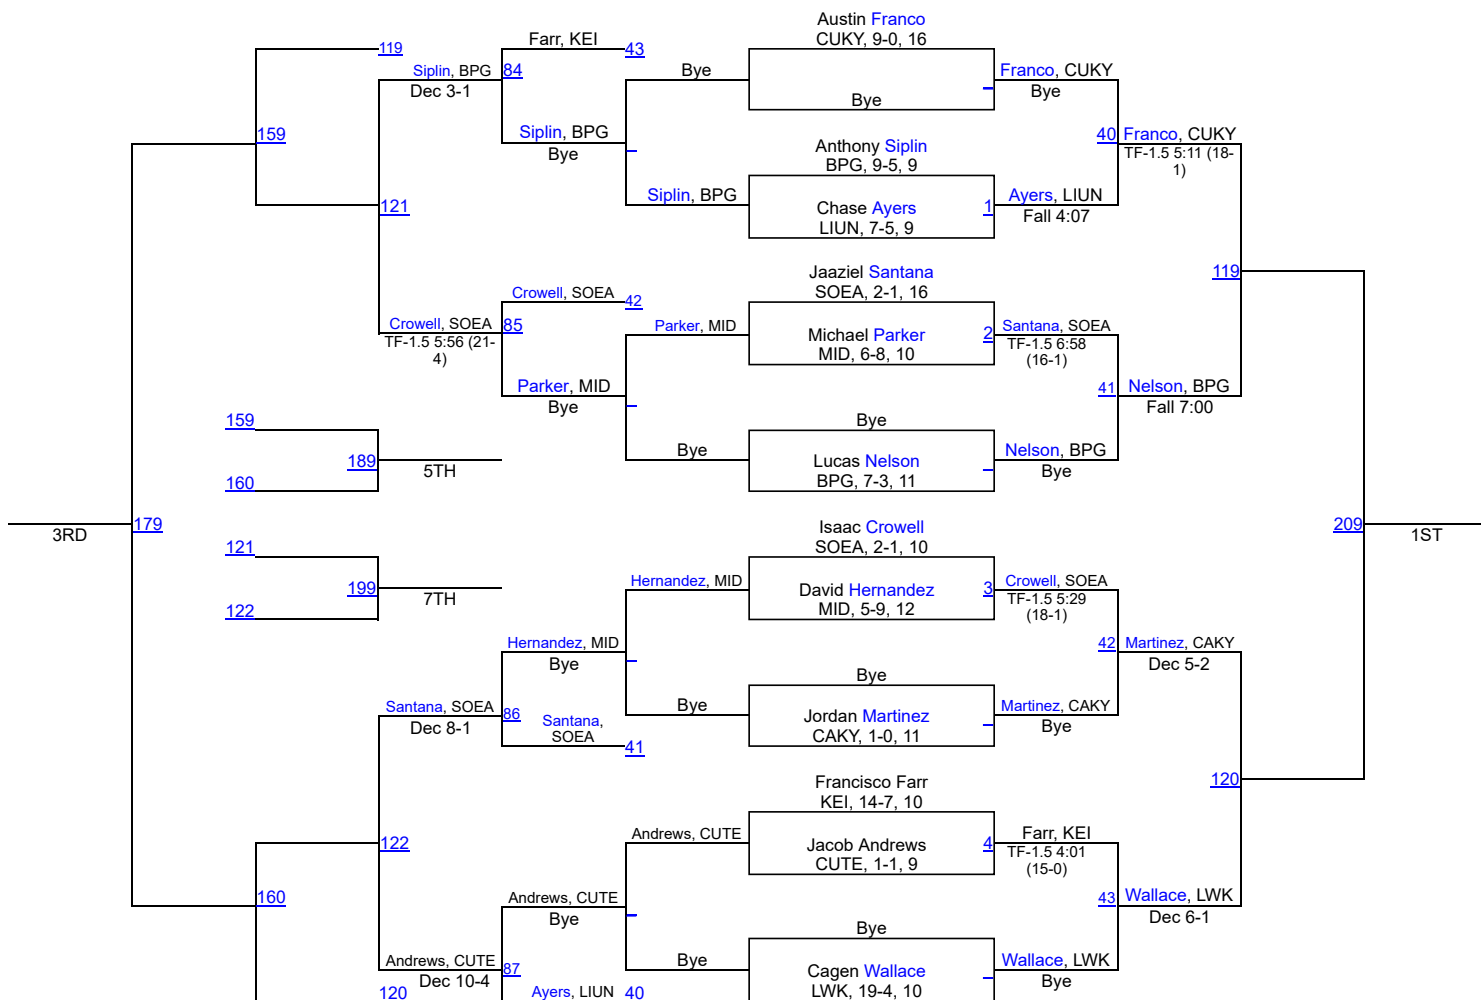

1	Cumberlands (Ky.)	92.0
2	Lindsey Wilson (Ky.)	87.0
3	Southeastern	81.5
4	Life University	81.0
5	Campbellsville (Ky.)	79.5
6	Cumberland (Tenn.)	63.0
7	Thomas More	36.0
8	Brewton-Parker (ga)	35.0
9	Keiser University	25.0
10	Midway University	22.0

NAIA Mid-South Conference

NAIA Mid-South Conference

133

NAIA Mid-South Conference

141

NAIA Mid-South Conference

NAIA Mid-South Conference

157