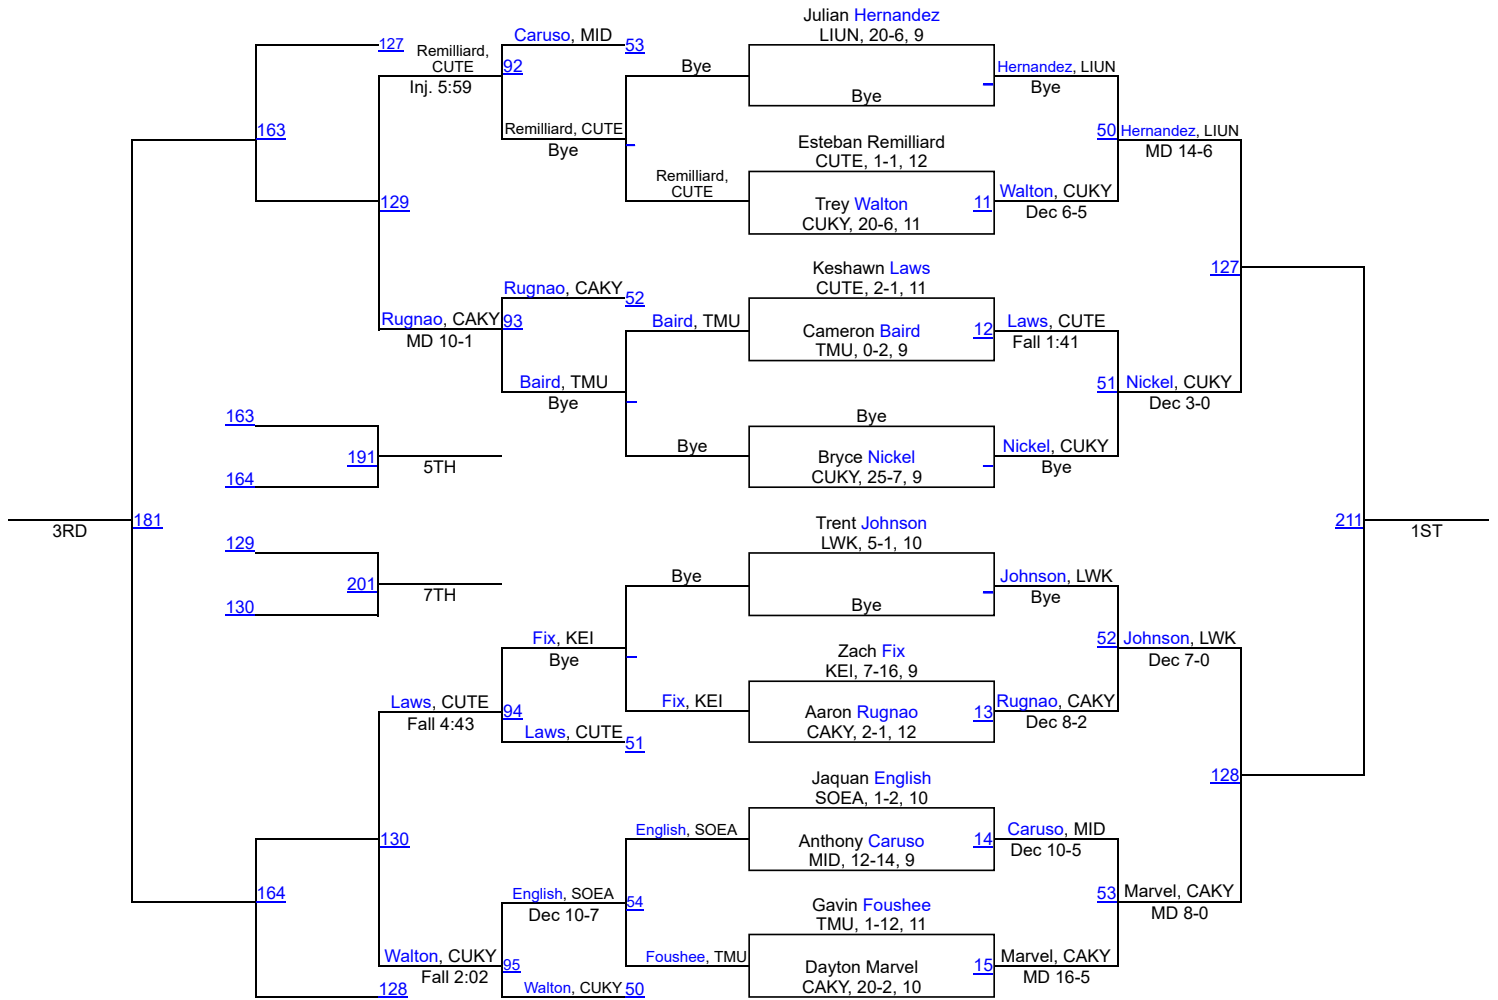

1	Cumberlands (Ky.)	92.0
2	Lindsey Wilson (Ky.)	87.0
3	Southeastern	81.5
4	Life University	81.0
5	Campbellsville (Ky.)	79.5
6	Cumberland (Tenn.)	63.0
7	Thomas More	36.0
8	Brewton-Parker (ga)	35.0
9	Keiser University	25.0
10	Midway University	22.0

NAIA Mid-South Conference

NAIA Mid-South Conference

133

NAIA Mid-South Conference

141

NAIA Mid-South Conference

NAIA Mid-South Conference

157

NAIA Mid-South Conference

165

NAIA Mid-South Conference

174

NAIA Mid-South Conference

184

NAIA Mid-South Conference

197