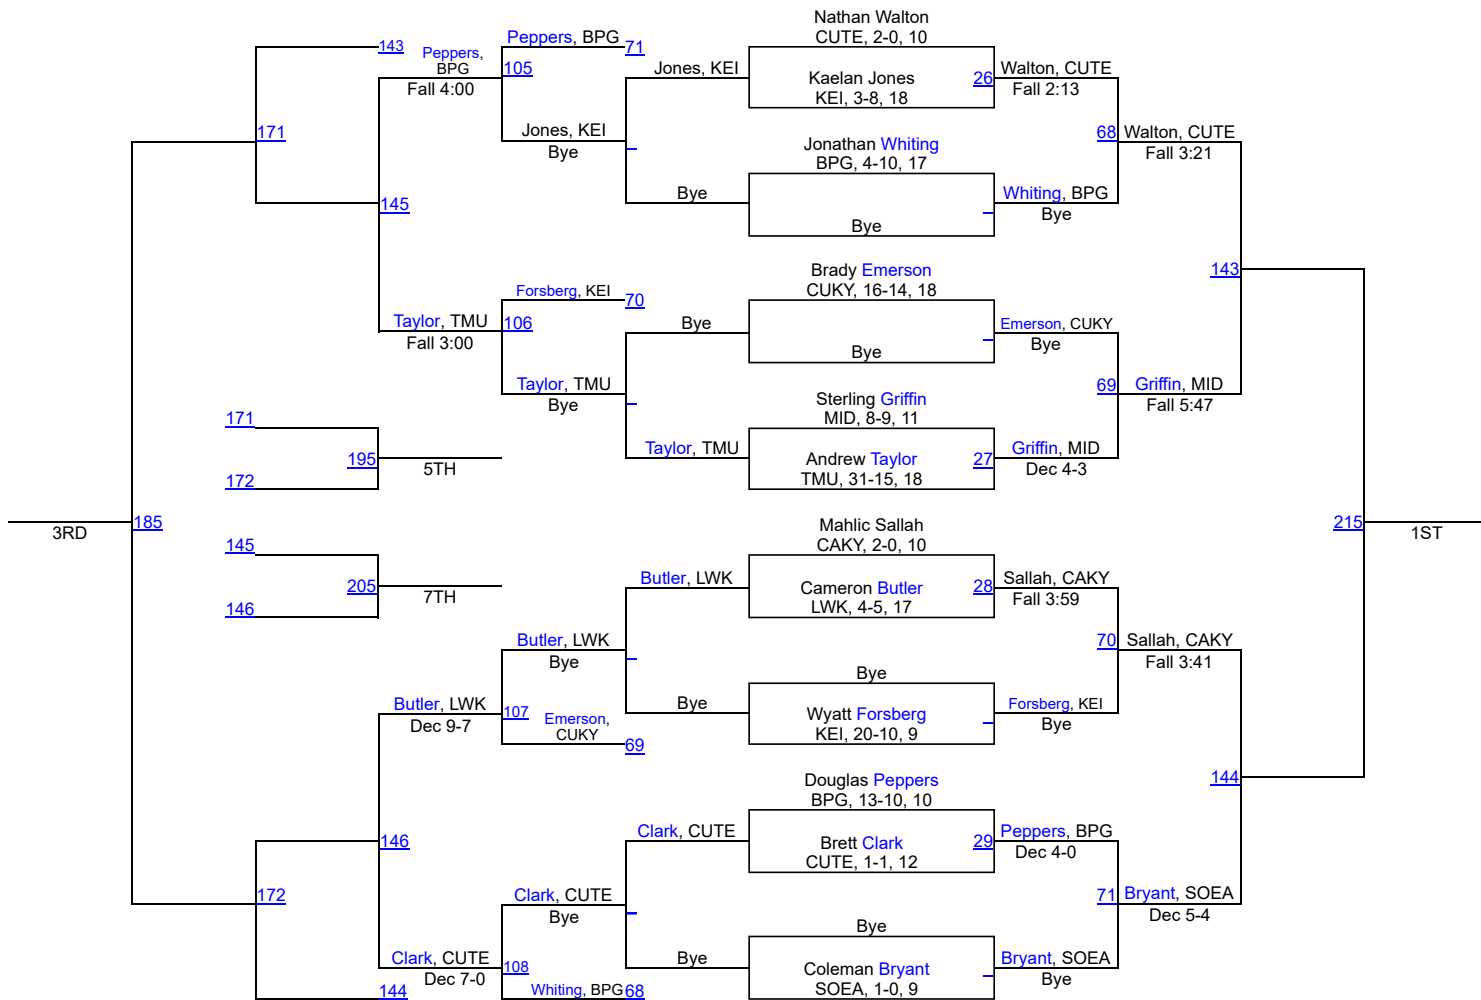

1	Cumberlands (Ky.)	92.0
2	Lindsey Wilson (Ky.)	87.0
3	Southeastern	81.5
4	Life University	81.0
5	Campbellsville (Ky.)	79.5
6	Cumberland (Tenn.)	63.0
7	Thomas More	36.0
8	Brewton-Parker (ga)	35.0
9	Keiser University	25.0
10	Midway University	22.0

NAIA Mid-South Conference

NAIA Mid-South Conference

133

NAIA Mid-South Conference

141

NAIA Mid-South Conference

NAIA Mid-South Conference

157

NAIA Mid-South Conference

165

NAIA Mid-South Conference

174

NAIA Mid-South Conference

184

NAIA Mid-South Conference

197