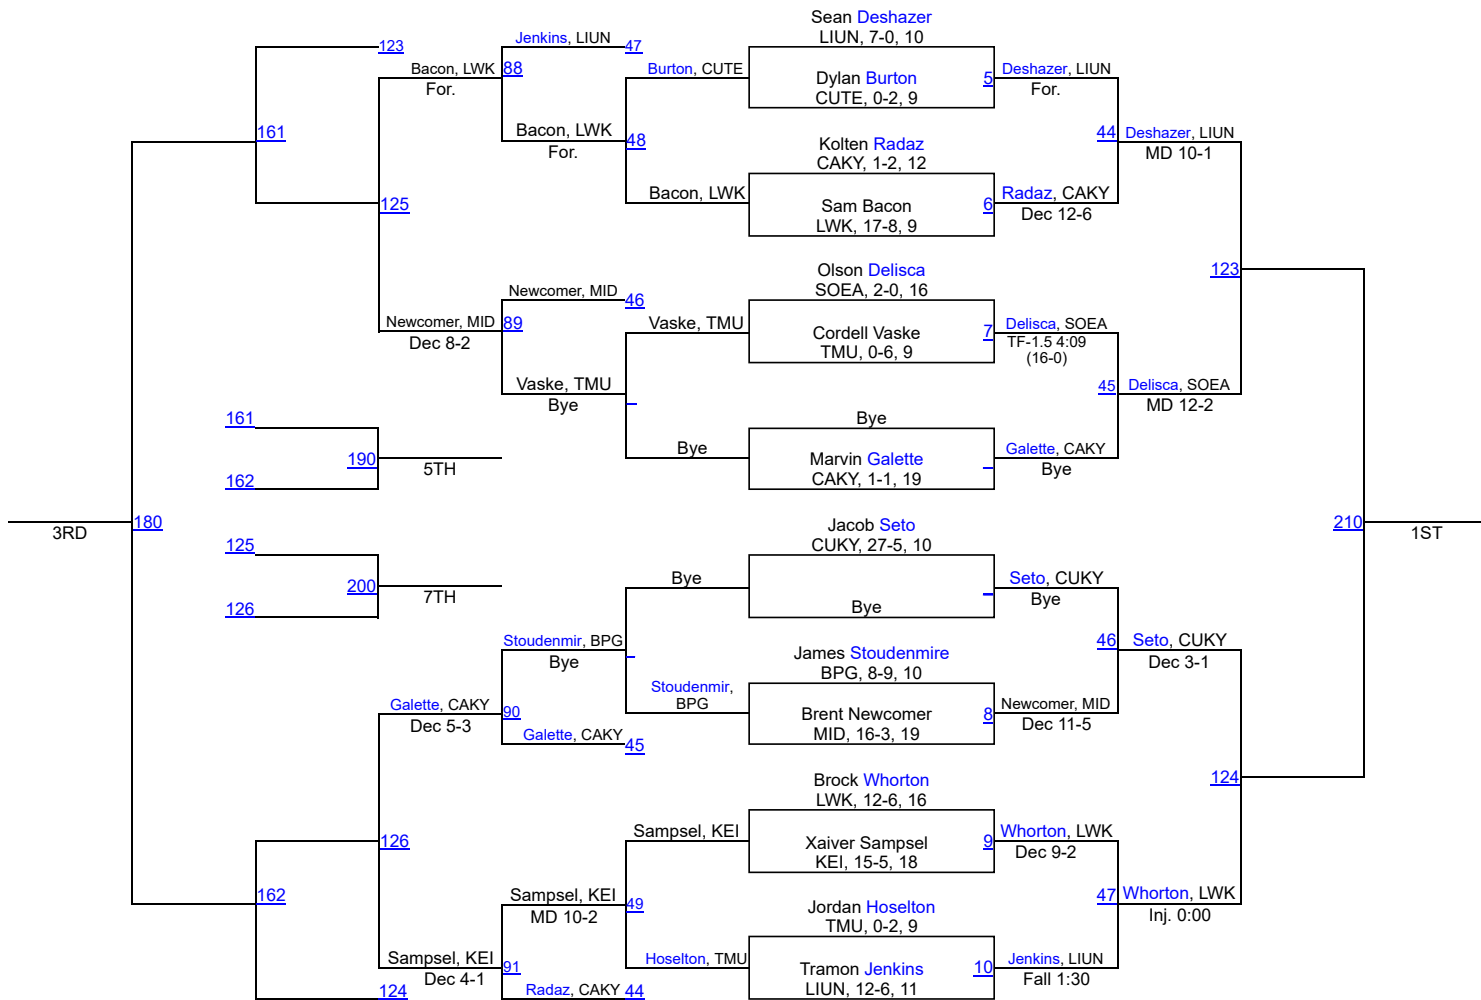

1	Cumberlands (Ky.)	92.0
2	Lindsey Wilson (Ky.)	87.0
3	Southeastern	81.5
4	Life University	81.0
5	Campbellsville (Ky.)	79.5
6	Cumberland (Tenn.)	63.0
7	Thomas More	36.0
8	Brewton-Parker (ga)	35.0
9	Keiser University	25.0
10	Midway University	22.0

NAIA Mid-South Conference

NAIA Mid-South Conference

133

NAIA Mid-South Conference

141

NAIA Mid-South Conference

NAIA Mid-South Conference

157