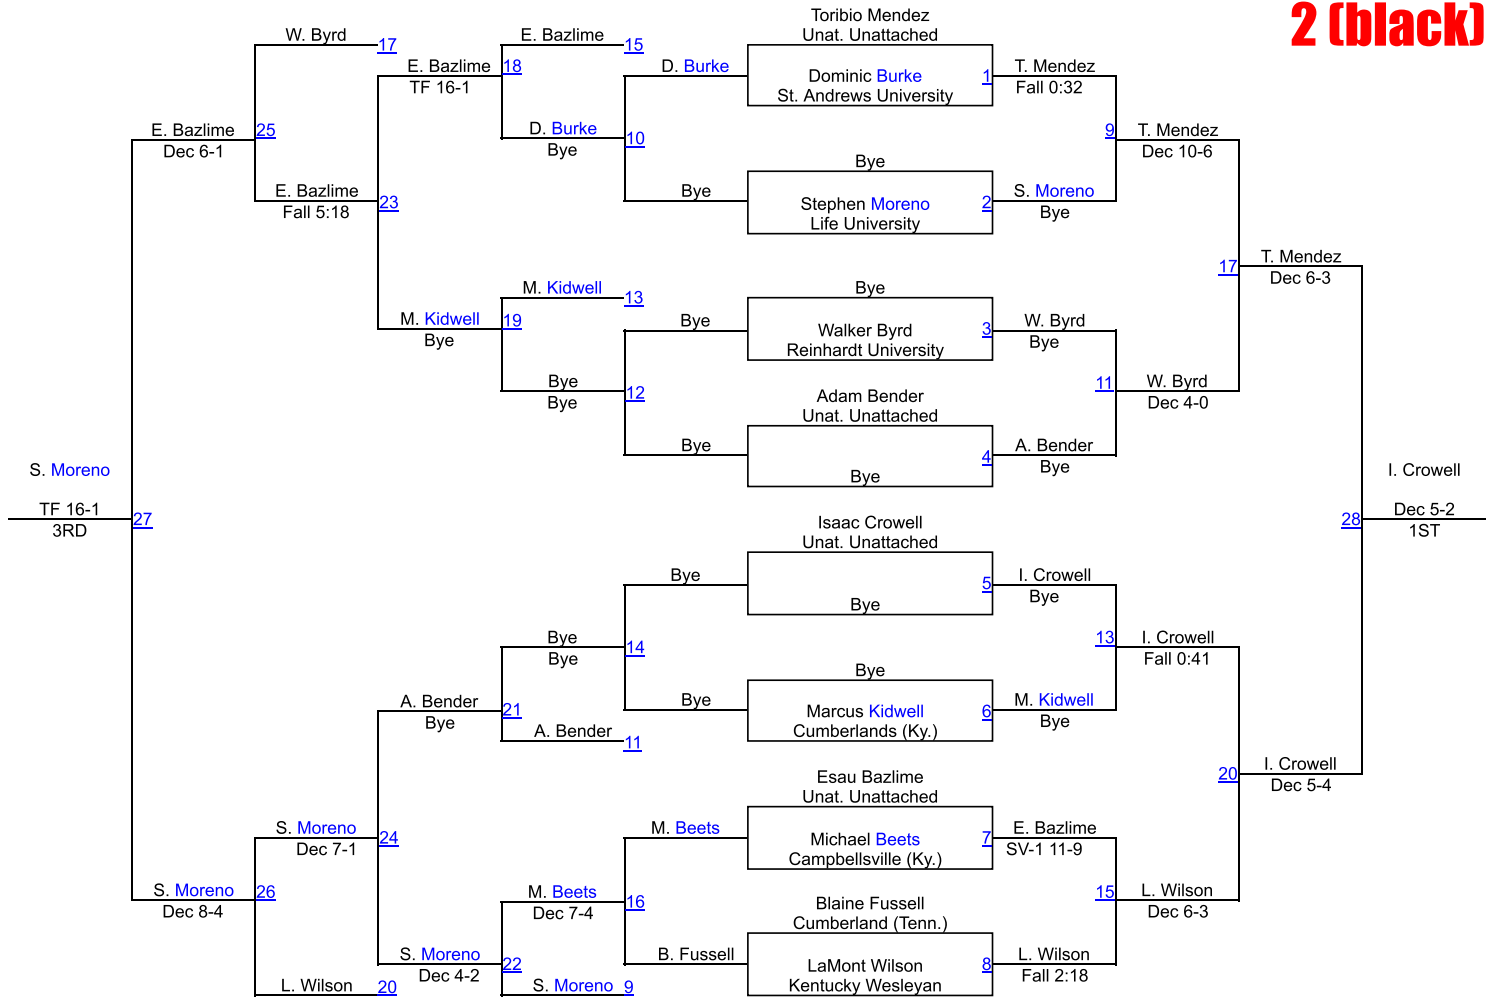

Cumberland Open

Open 125
2 (black)

Cumberland Open

Open 133
2 (black)

Open 133

Cumberland Open

Open 141
1 (gray)

Cumberland Open

Open 184
3 (cu)

Cumberland Open

Open 197
3 (cu)

Cumberland Open

Open 285
1 (gray)

Open 285