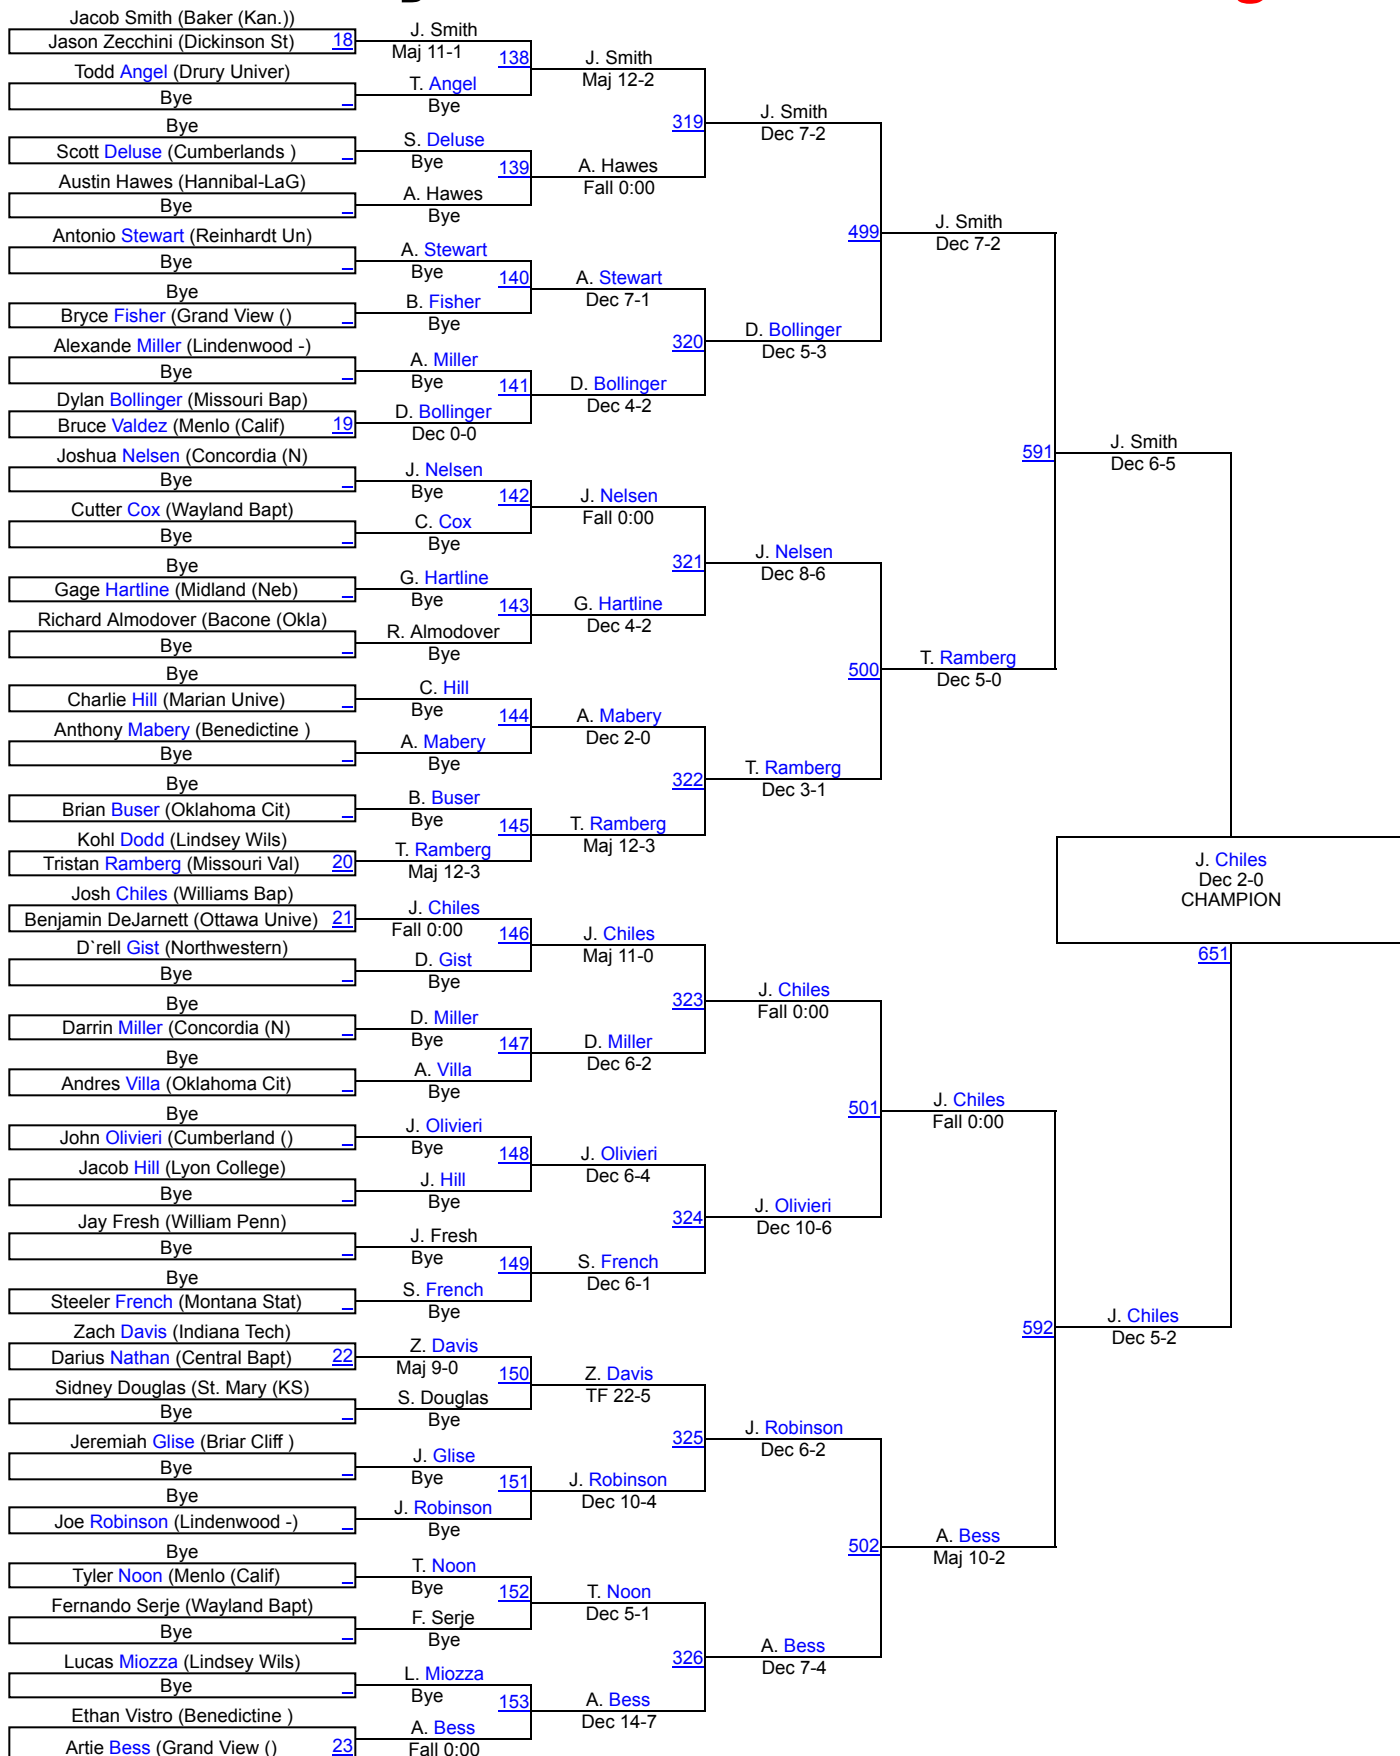

College 141

Missouri Valley Invite

College 149

College 149

Missouri Valley Invite

Missouri Valley Invite

College 165

College 165

Missouri Valley Invite

College 174

College 174

Missouri Valley Invite

College 184

College 184

Missouri Valley Invite

College 197

College 197

Missouri Valley Invite

College 285

College 285

	Team	Abbr	Score
1	Missouri Valley	MIVA	157.0
2	Grand View (Iowa)	GVI	146.0
3	Menlo (Calif.)	MECA	131.5
4	Lindsey Wilson (Ky.)	LWK	124.5
5	Williams Baptist	WILL	110.0
6	Montana State-Northern	MSN	85.5
7	Indiana Tech	INTE	81.0
8	Dickinson State (N.D.)	DSND	75.0
9	Cumberlands (Ky.)	CUKY	71.5
10	Campbellsville (Ky.)	CAKY	71.0
11	Baker (Kan.)	BAKA	65.5
12	Northwestern (Iowa)	NOIO	62.0
13	Marian University (IN)	Mari	61.0
14	Midland (Neb.)	MINE	59.5
15	Hastings (Neb.)	HANE	58.0
16	Briar Cliff (Iowa)	BCI	57.0
17	Cumberland (Tenn.)	CUTE	50.0
18	Waldorf (Iowa)	WAIO	37.5
19	Lindenwood - Belleville (Ill.)	LBI	36.0
20	William Penn (Iowa)	WPI	36.0
21	St. Mary (KS)	STM	34.5
22	Reinhardt University (GA)	Rein	34.0
23	Maryville University	MAUN	32.5
24	Missouri Baptist University	MBU	32.0
25	Benedictine College	BECO	31.5
26	Oklahoma City	OKCI	30.0
27	Hannibal-LaGrange (MO)	HLM	25.5
28	Concordia (Neb.)	CUNE	23.5
29	Lyon College	LYON	23.5