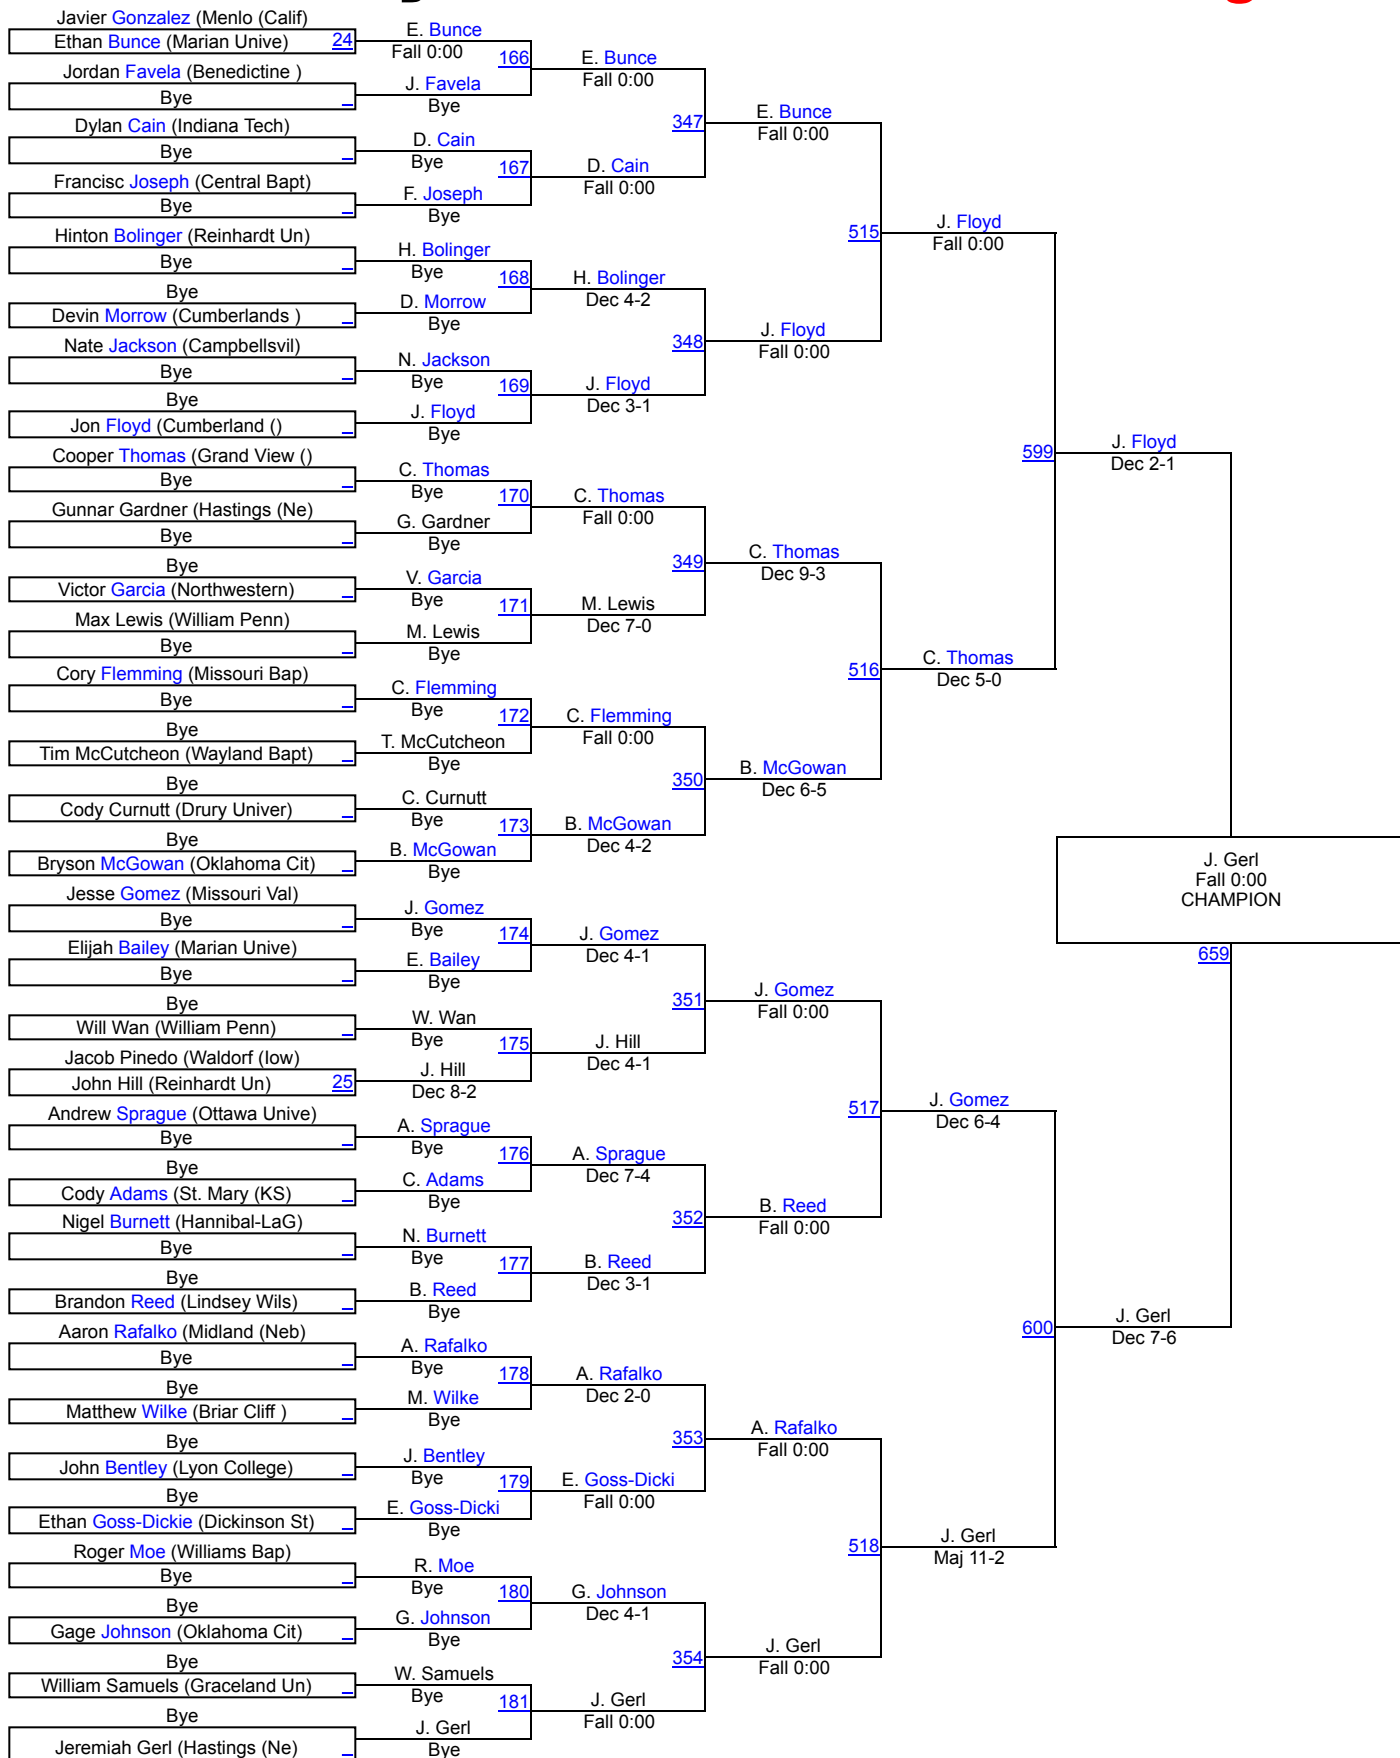

College 141

Missouri Valley Invite

College 149

College 149

Missouri Valley Invite

Missouri Valley Invite

College 165

College 165

Missouri Valley Invite

College 174

College 174

Missouri Valley Invite

College 184

College 184

Missouri Valley Invite

College 197

College 197

Missouri Valley Invite

College 285

College 285

	Team	Abbr	Score
1	Missouri Valley	MIVA	157.0
2	Grand View (Iowa)	GVI	146.0
3	Menlo (Calif.)	MECA	131.5
4	Lindsey Wilson (Ky.)	LWK	124.5
5	Williams Baptist	WILL	110.0
6	Montana State-Northern	MSN	85.5
7	Indiana Tech	INTE	81.0
8	Dickinson State (N.D.)	DSND	75.0
9	Cumberlands (Ky.)	CUKY	71.5
10	Campbellsville (Ky.)	CAKY	71.0
11	Baker (Kan.)	BAKA	65.5
12	Northwestern (Iowa)	NOIO	62.0
13	Marian University (IN)	Mari	61.0
14	Midland (Neb.)	MINE	59.5
15	Hastings (Neb.)	HANE	58.0
16	Briar Cliff (Iowa)	BCI	57.0
17	Cumberland (Tenn.)	CUTE	50.0
18	Waldorf (Iowa)	WAIO	37.5
19	Lindenwood - Belleville (Ill.)	LBI	36.0
20	William Penn (Iowa)	WPI	36.0
21	St. Mary (KS)	STM	34.5
22	Reinhardt University (GA)	Rein	34.0
23	Maryville University	MAUN	32.5
24	Missouri Baptist University	MBU	32.0
25	Benedictine College	BECO	31.5
26	Oklahoma City	OKCI	30.0
27	Hannibal-LaGrange (MO)	HLM	25.5
28	Concordia (Neb.)	CUNE	23.5
29	Lyon College	LYON	23.5