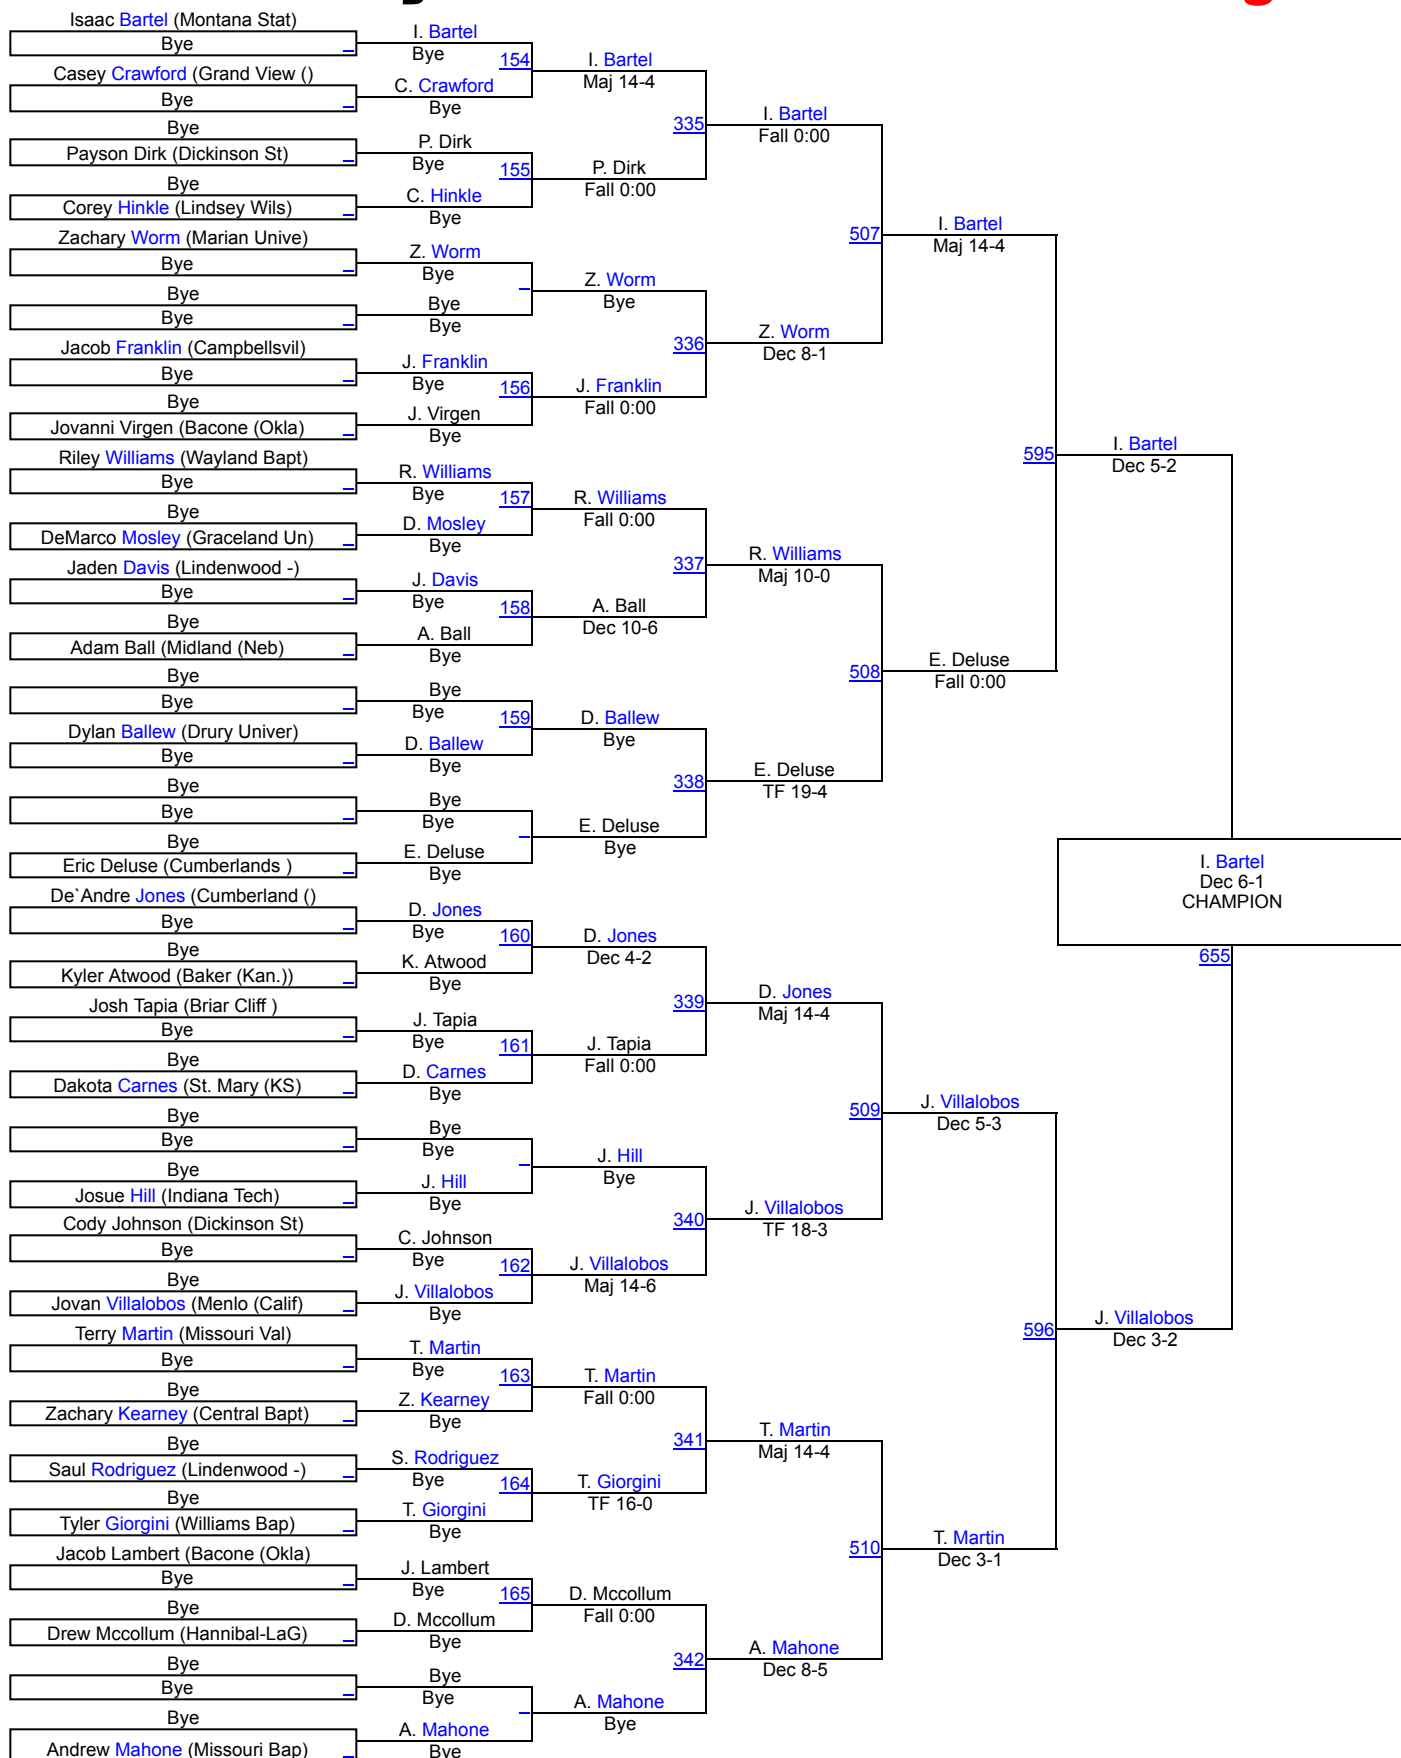

College 141

Missouri Valley Invite

College 149

College 149

Missouri Valley Invite

Missouri Valley Invite

College 165

College 165

Missouri Valley Invite

College 174

College 174

Missouri Valley Invite

College 184

College 184

Missouri Valley Invite

College 197

College 197

Missouri Valley Invite

College 285

College 285

	Team	Abbr	Score
1	Missouri Valley	MIVA	157.0
2	Grand View (Iowa)	GVI	146.0
3	Menlo (Calif.)	MECA	131.5
4	Lindsey Wilson (Ky.)	LWK	124.5
5	Williams Baptist	WILL	110.0
6	Montana State-Northern	MSN	85.5
7	Indiana Tech	INTE	81.0
8	Dickinson State (N.D.)	DSND	75.0
9	Cumberlands (Ky.)	CUKY	71.5
10	Campbellsville (Ky.)	CAKY	71.0
11	Baker (Kan.)	BAKA	65.5
12	Northwestern (Iowa)	NOIO	62.0
13	Marian University (IN)	Mari	61.0
14	Midland (Neb.)	MINE	59.5
15	Hastings (Neb.)	HANE	58.0
16	Briar Cliff (Iowa)	BCI	57.0
17	Cumberland (Tenn.)	CUTE	50.0
18	Waldorf (Iowa)	WAIO	37.5
19	Lindenwood - Belleville (Ill.)	LBI	36.0
20	William Penn (Iowa)	WPI	36.0
21	St. Mary (KS)	STM	34.5
22	Reinhardt University (GA)	Rein	34.0
23	Maryville University	MAUN	32.5
24	Missouri Baptist University	MBU	32.0
25	Benedictine College	BECO	31.5
26	Oklahoma City	OKCI	30.0
27	Hannibal-LaGrange (MO)	HLM	25.5
28	Concordia (Neb.)	CUNE	23.5
29	Lyon College	LYON	23.5