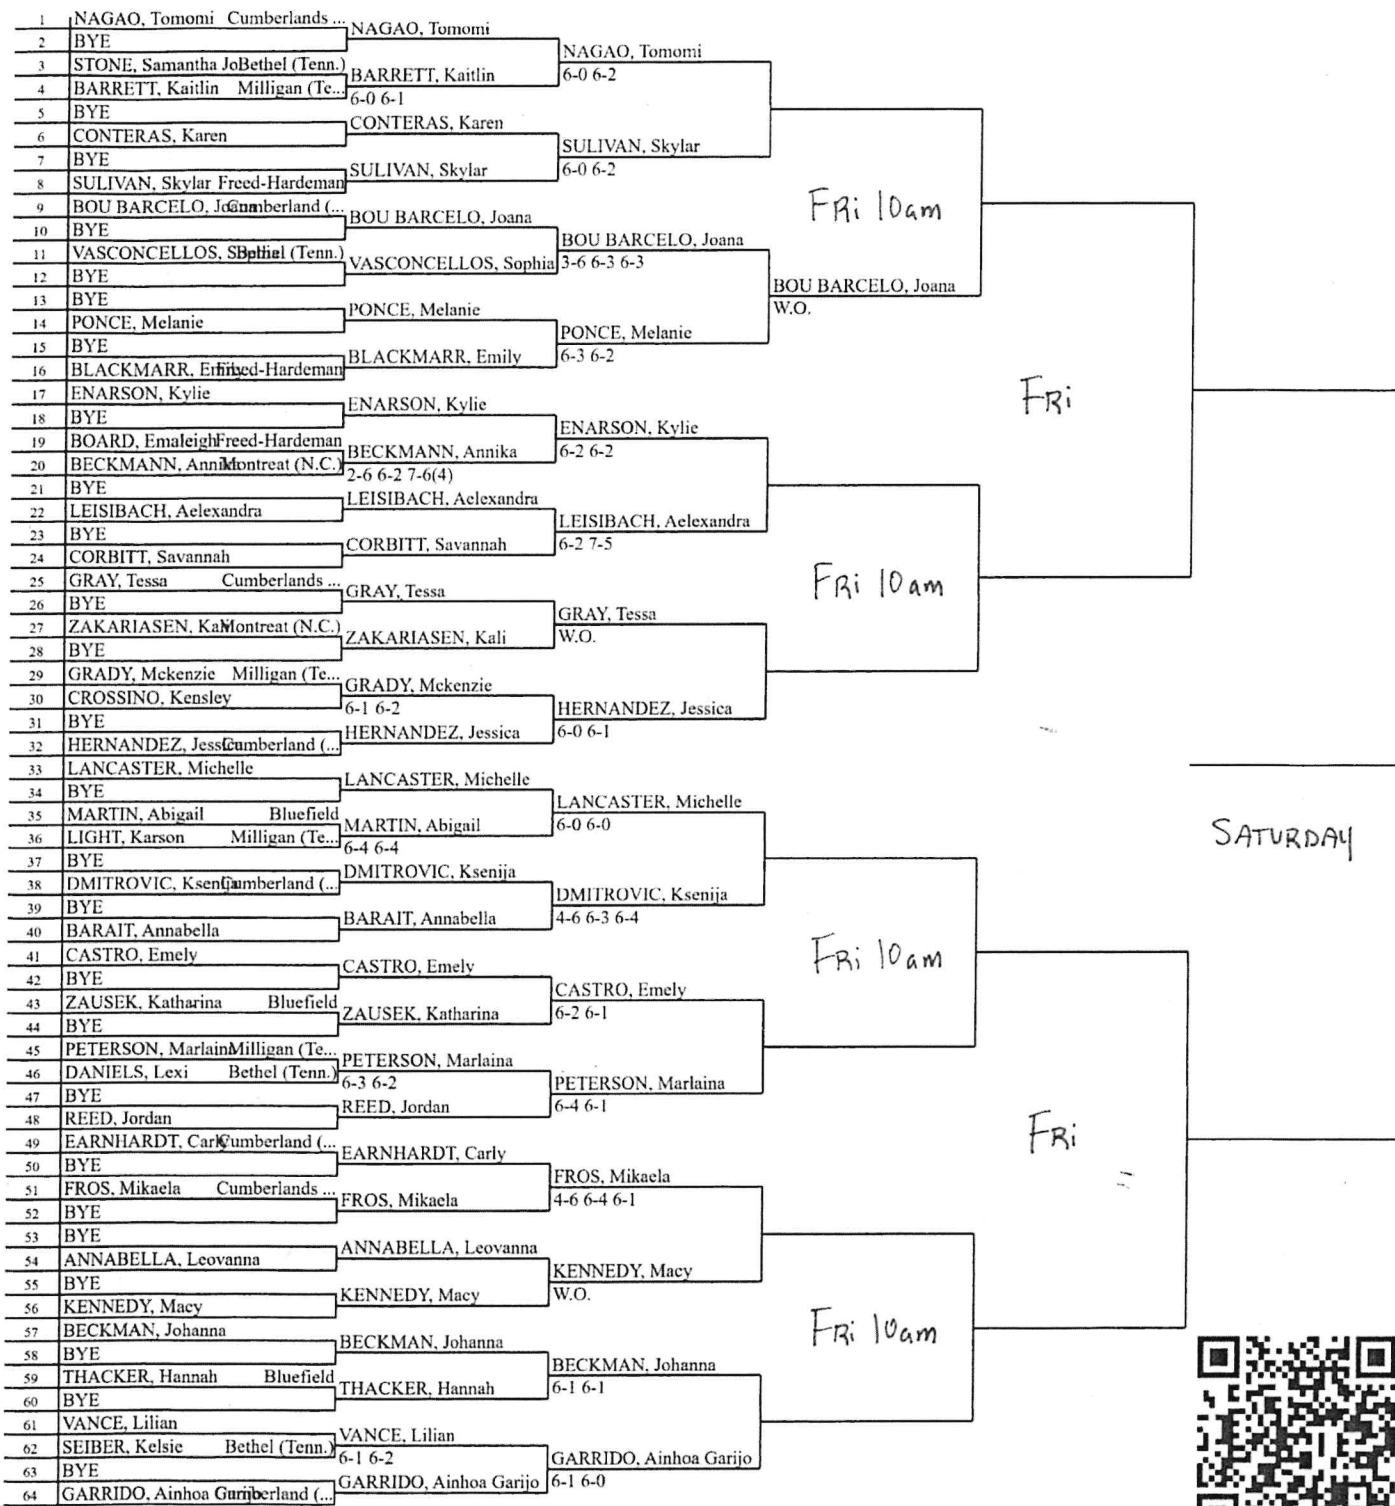

NAIA Men's and Women's Southeast ITA Regional Small College Championships

Female Singles

Main Draw

Start Date: 2020-09-10
 Organization: Martin Methodist College
 Location: Adams Tennis Complex Murfreesboro, TN USA
 Tournament ID: 36236

Head Umpire: Jimmy Reeves

WILSON/ ITA Small College Southeast Regional Championships

ADMINISTERED BY THE INTERCOLLEGIATE TENNIS ASSOCIATION

Women's DOUBLES

SAT.

CHAMPIONS

TH 10:00am
1st ROUND

TH 10:00am
2nd ROUND

Seeds
1
2
3
4
5
6
7
8