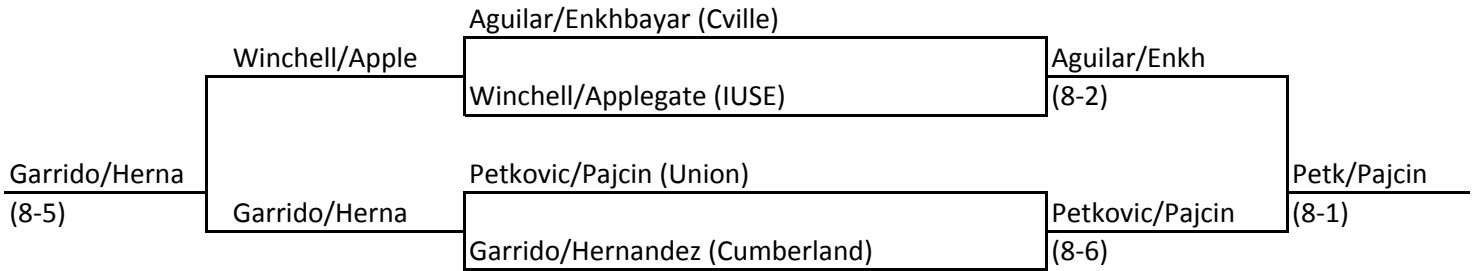

Campbellsville Classic Women's Doubles

Women's #1 Doubles Round Robin