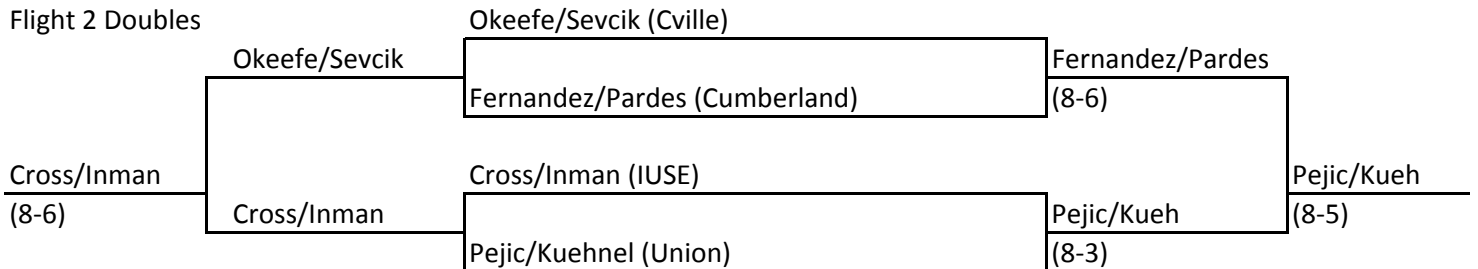

Flight 2 Doubles