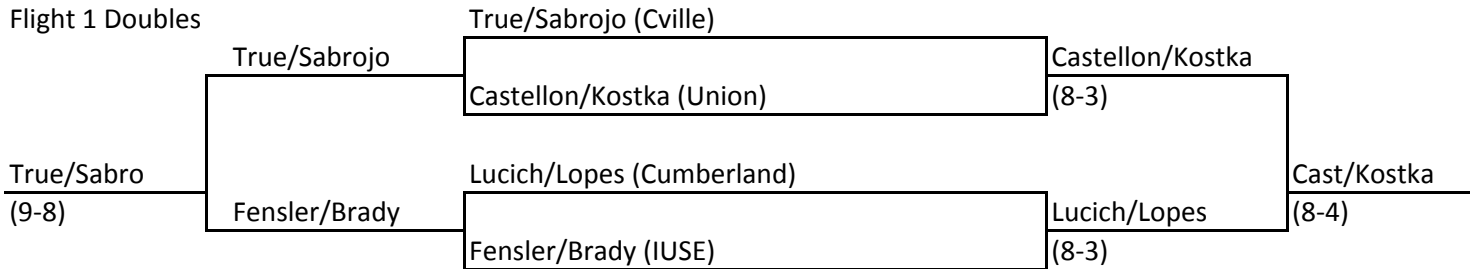

Campbellsville Classic Men's Doubles

Flight 1 Doubles