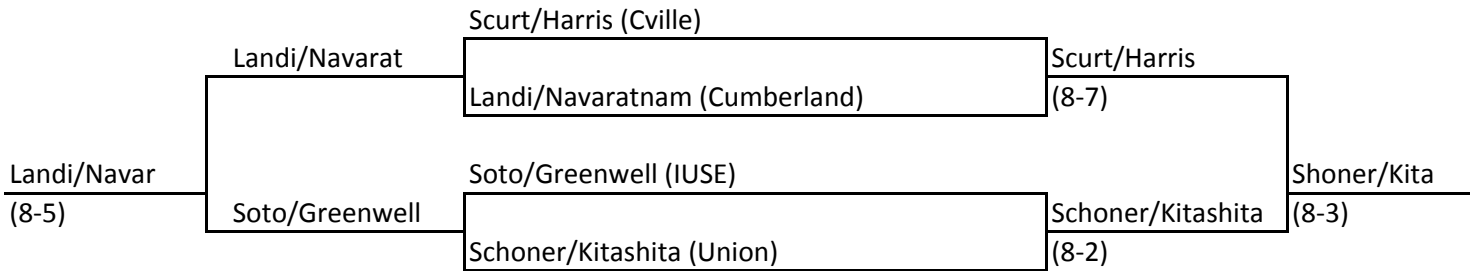

Women's #2 Doubles