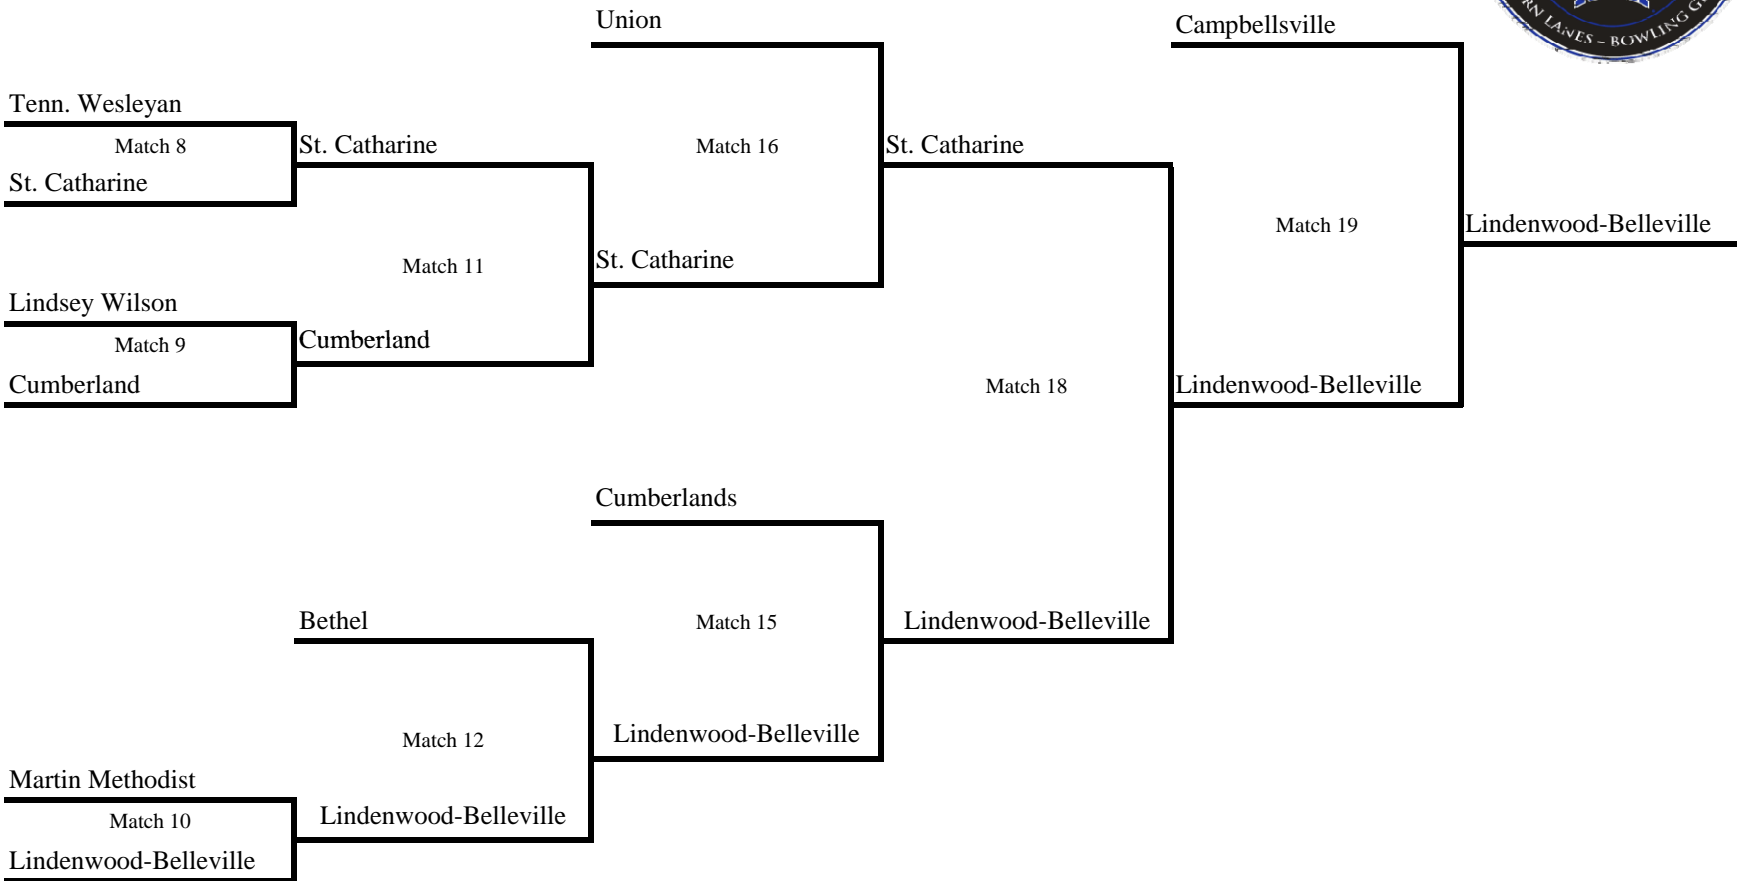

2016 Mid-South Conference Men's Bowling Tournament
Southern Lanes - Bowling Green, Ky.
Feb. 12-13, 2016