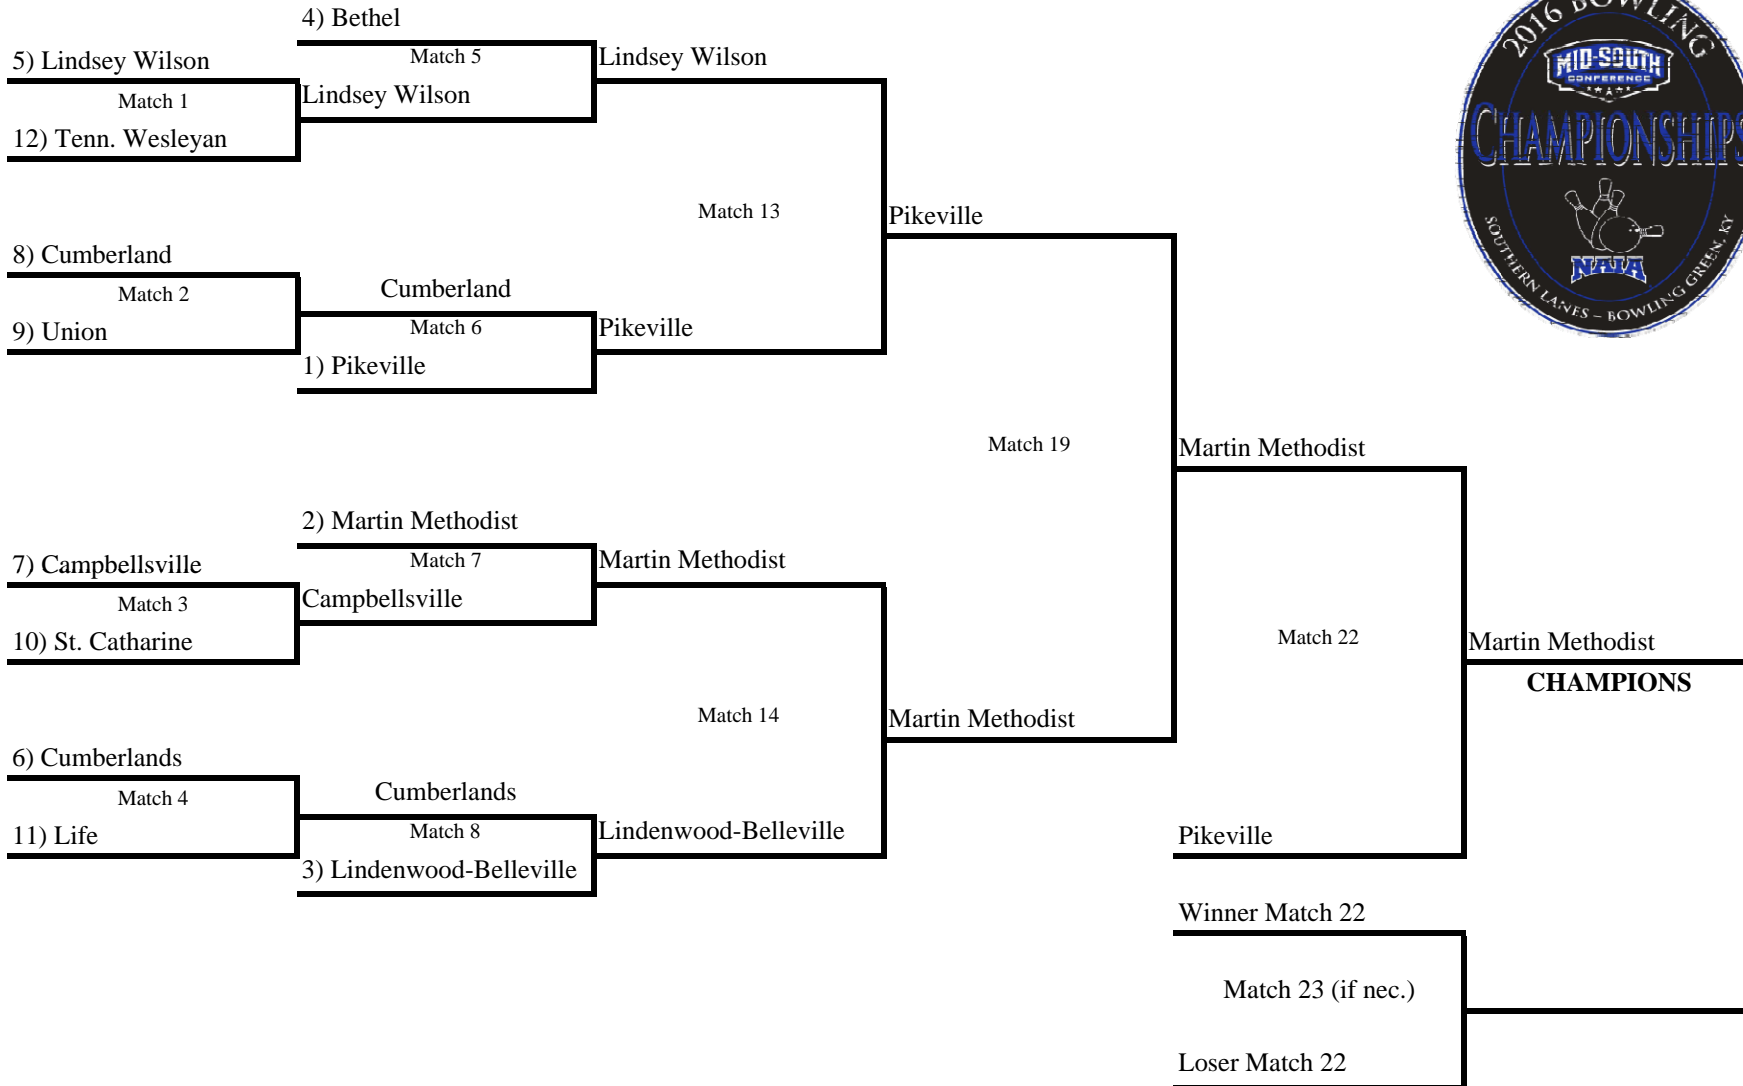

**2016 Mid-South Conference Men's Bowling Tournament**  
**Southern Lanes - Bowling Green, Ky.**  
**Feb. 12-13, 2016**

**2016 Mid-South Conference Men's Bowling Tournament**  
**Southern Lanes - Bowling Green, Ky.**  
**Feb. 12-13, 2016**