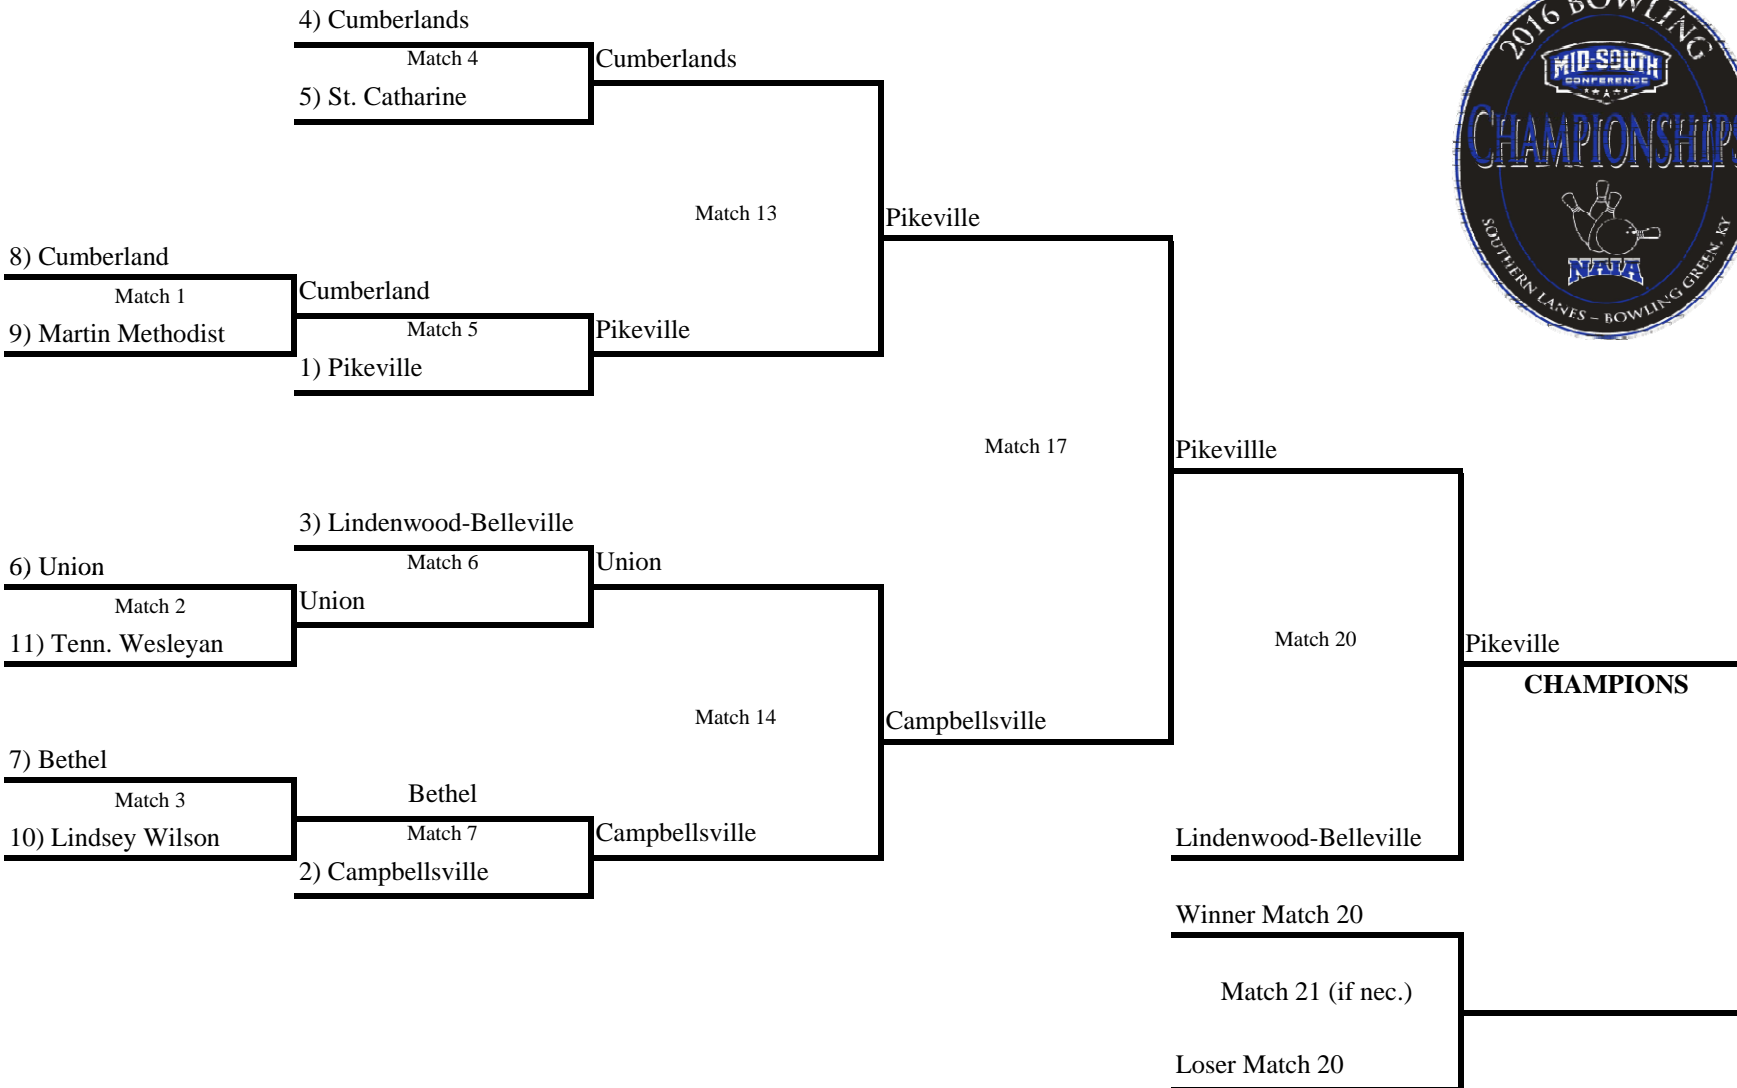

2016 Mid-South Conference Women's Bowling Tournament
Southern Lanes - Bowling Green, Ky.
Feb. 12-13, 2016