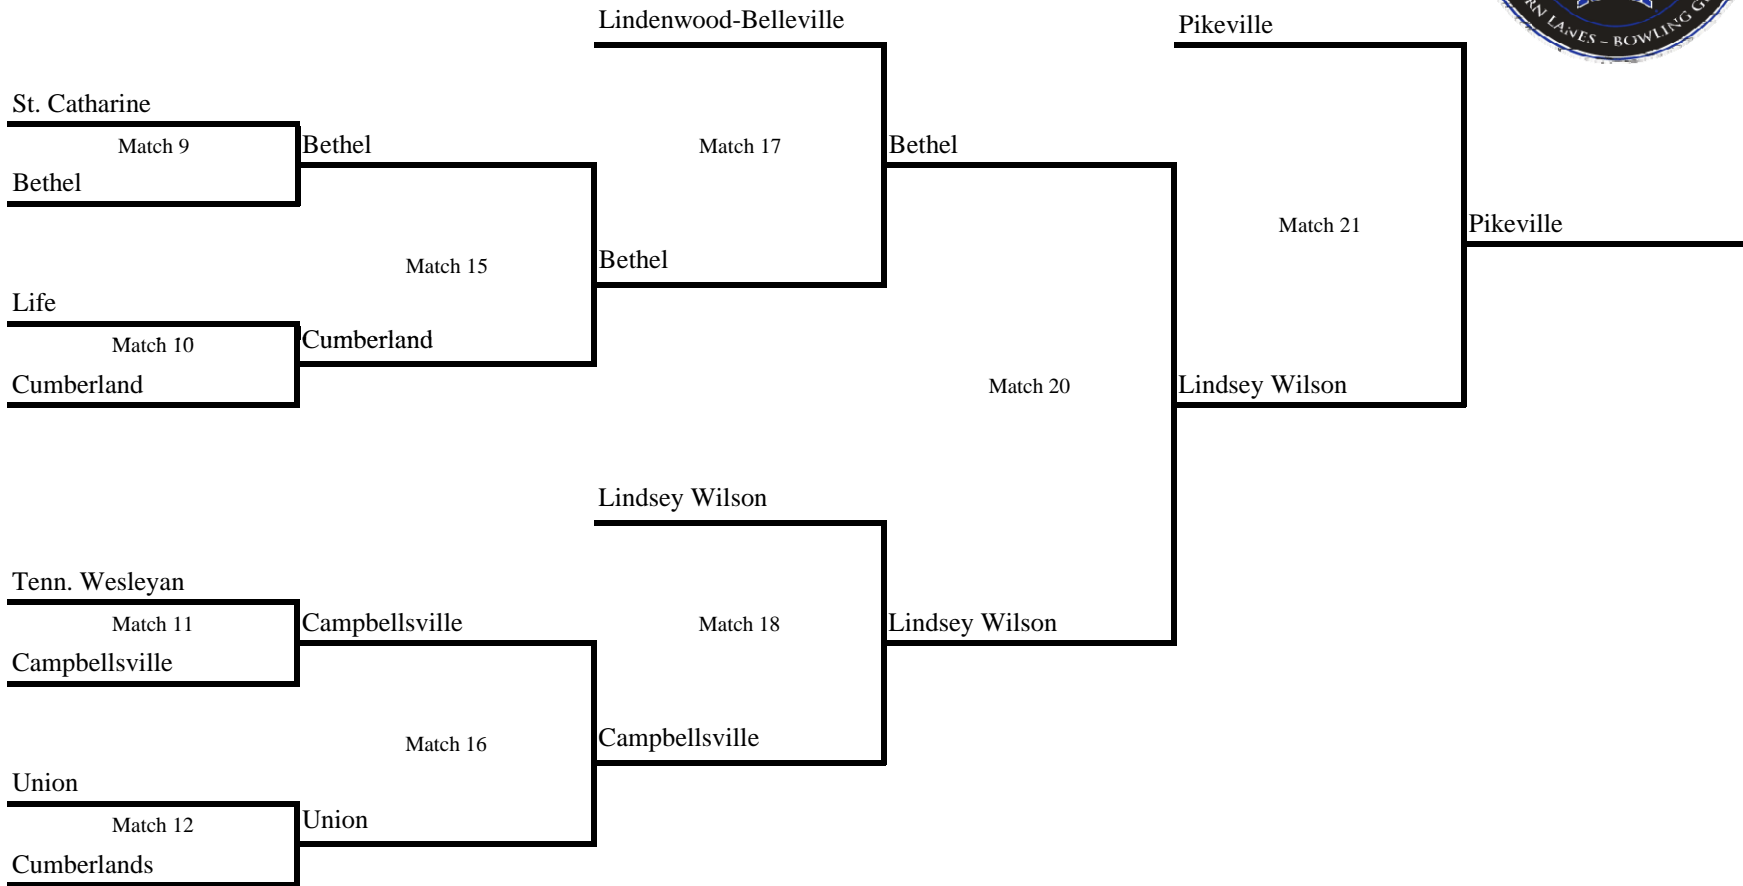

**2016 Mid-South Conference Men's Bowling Tournament**  
**Southern Lanes - Bowling Green, Ky.**  
**Feb. 12-13, 2016**

**2016 Mid-South Conference Men's Bowling Tournament**  
**Southern Lanes - Bowling Green, Ky.**  
**Feb. 12-13, 2016**