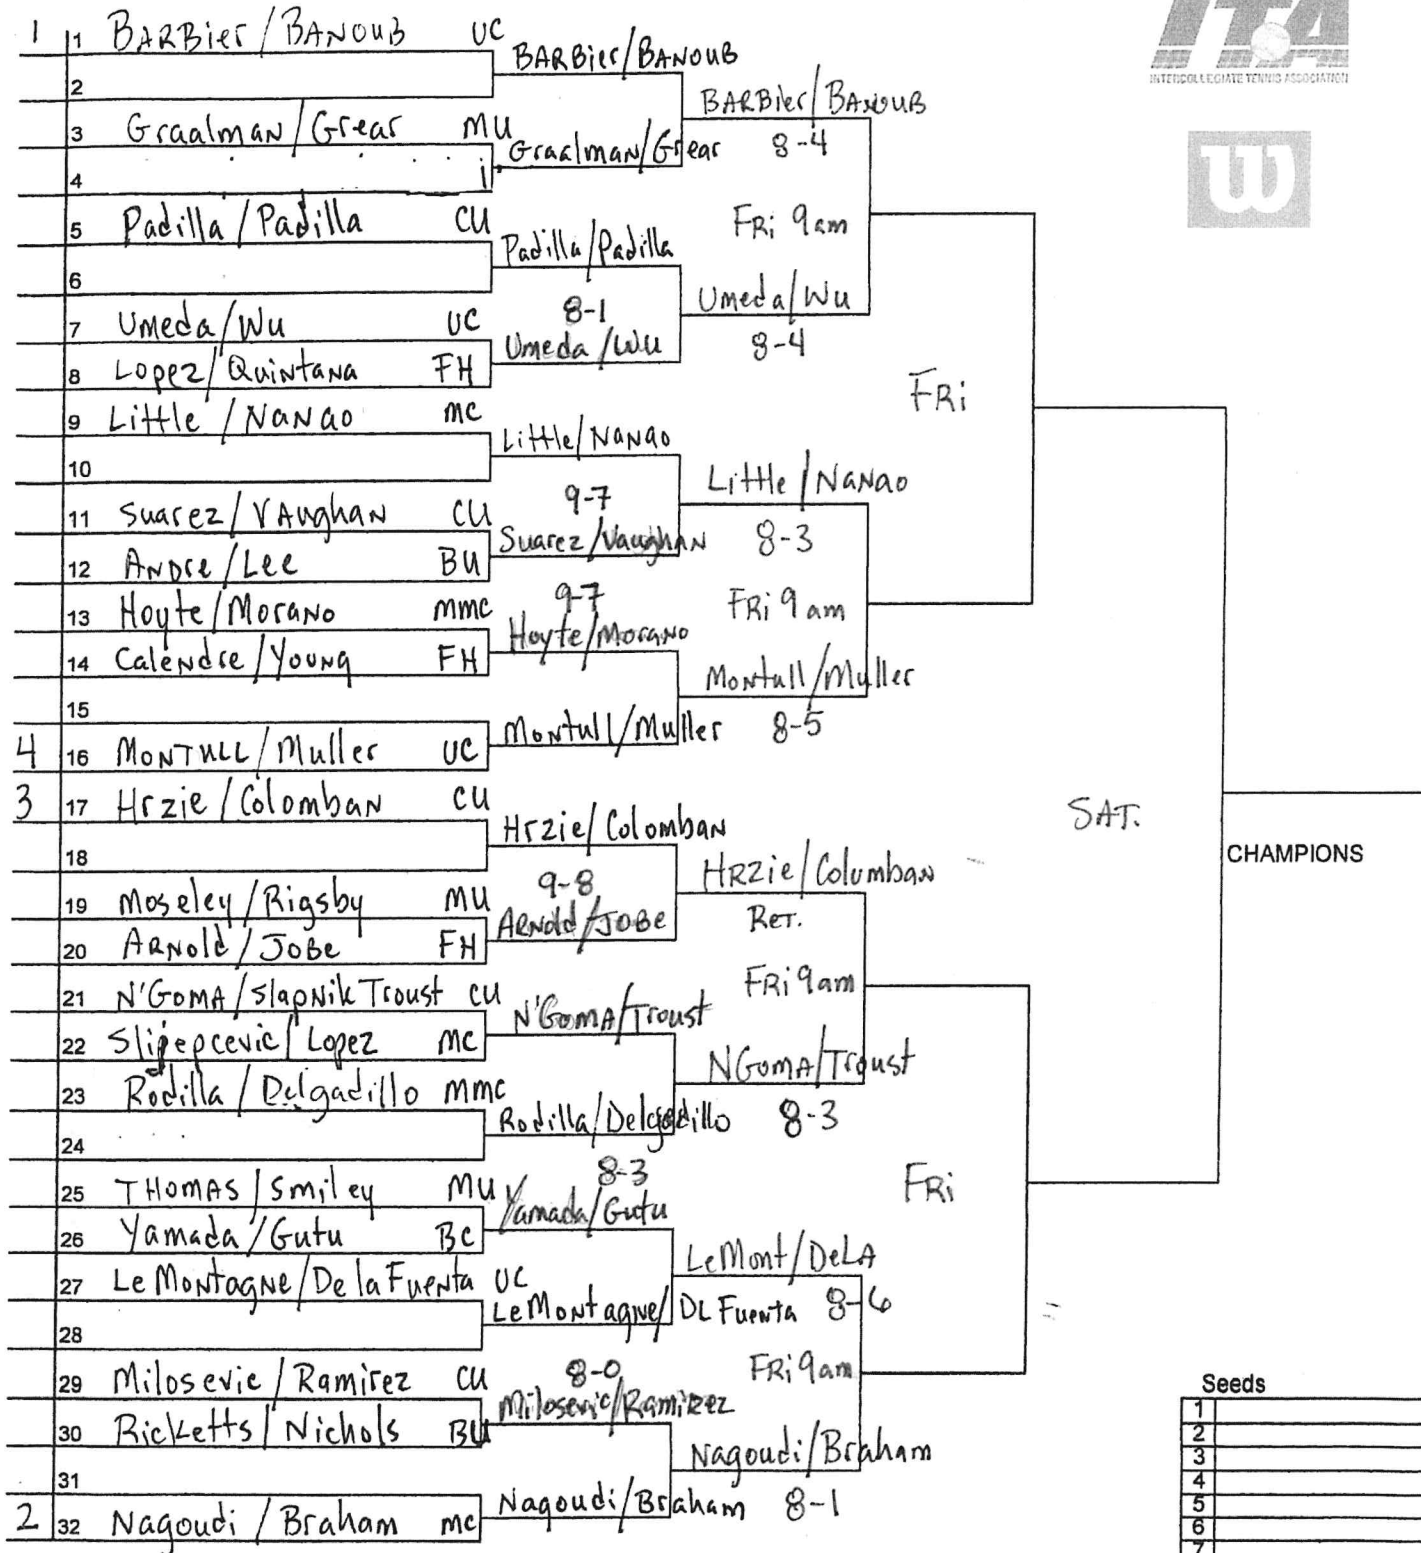

Fri 10am

Fri

Fri 10am

Fri 10am

Fri

Fri 10am

SATURDAY

WILSON/ ITA Small College Southeast Regional Championships

ADMINISTERED BY THE INTERCOLLEGIATE TENNIS ASSOCIATION

MEN'S DOUBLES

SAT. CHAMPIONS

Seeds
1
2
3
4
5
6
7
8