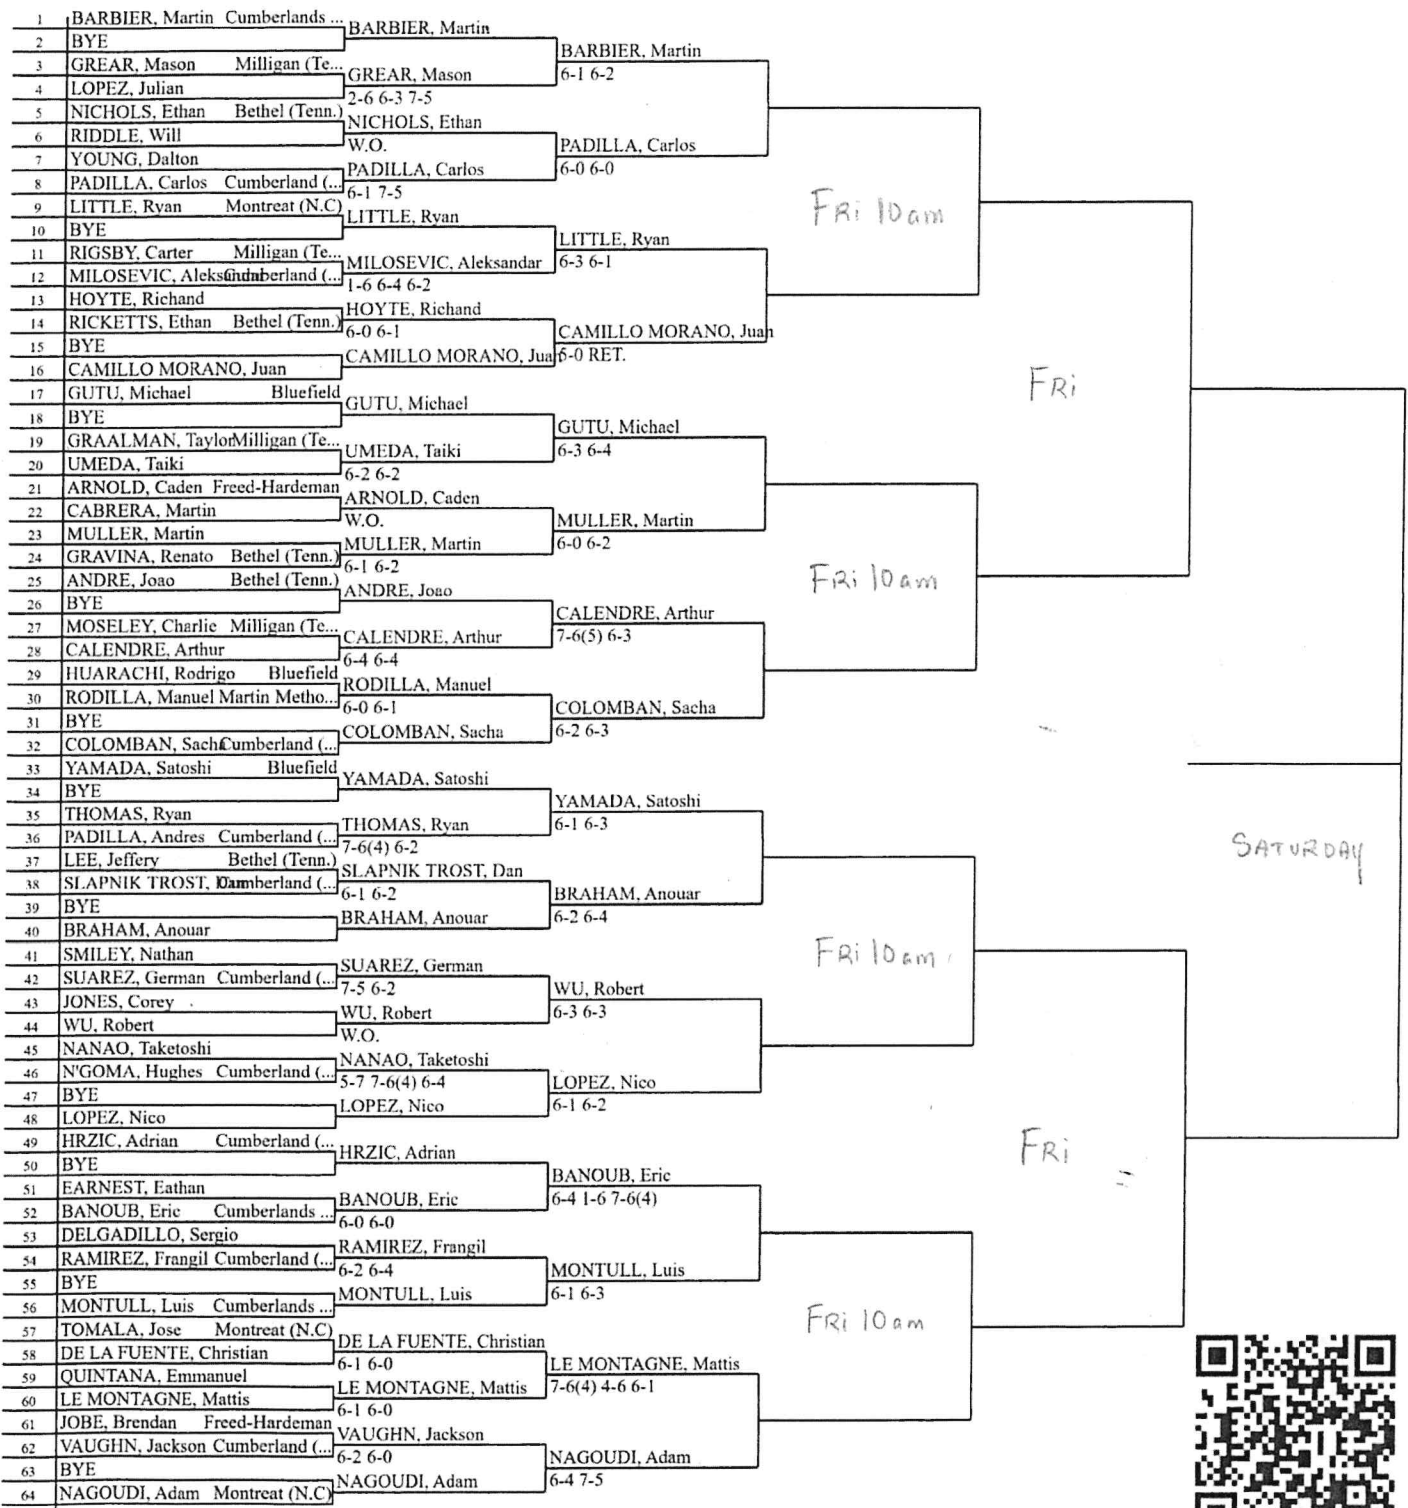

NAIA Men's and Women's Southeast ITA Regional Small College Championships

Male Singles

Main Draw

Start Date	Organization	Location	Tournament ID	Head Umpire
2020-09-10	Martin Methodist College	Adams Tennis Complex Murfreesboro, TN USA	36236	Jimmy Reeves

Fri 10am

Fri

Fri 10am

Fri 10am

Fri

Fri 10am

SATURDAY

WILSON/ ITA Small College Southeast Regional Championships