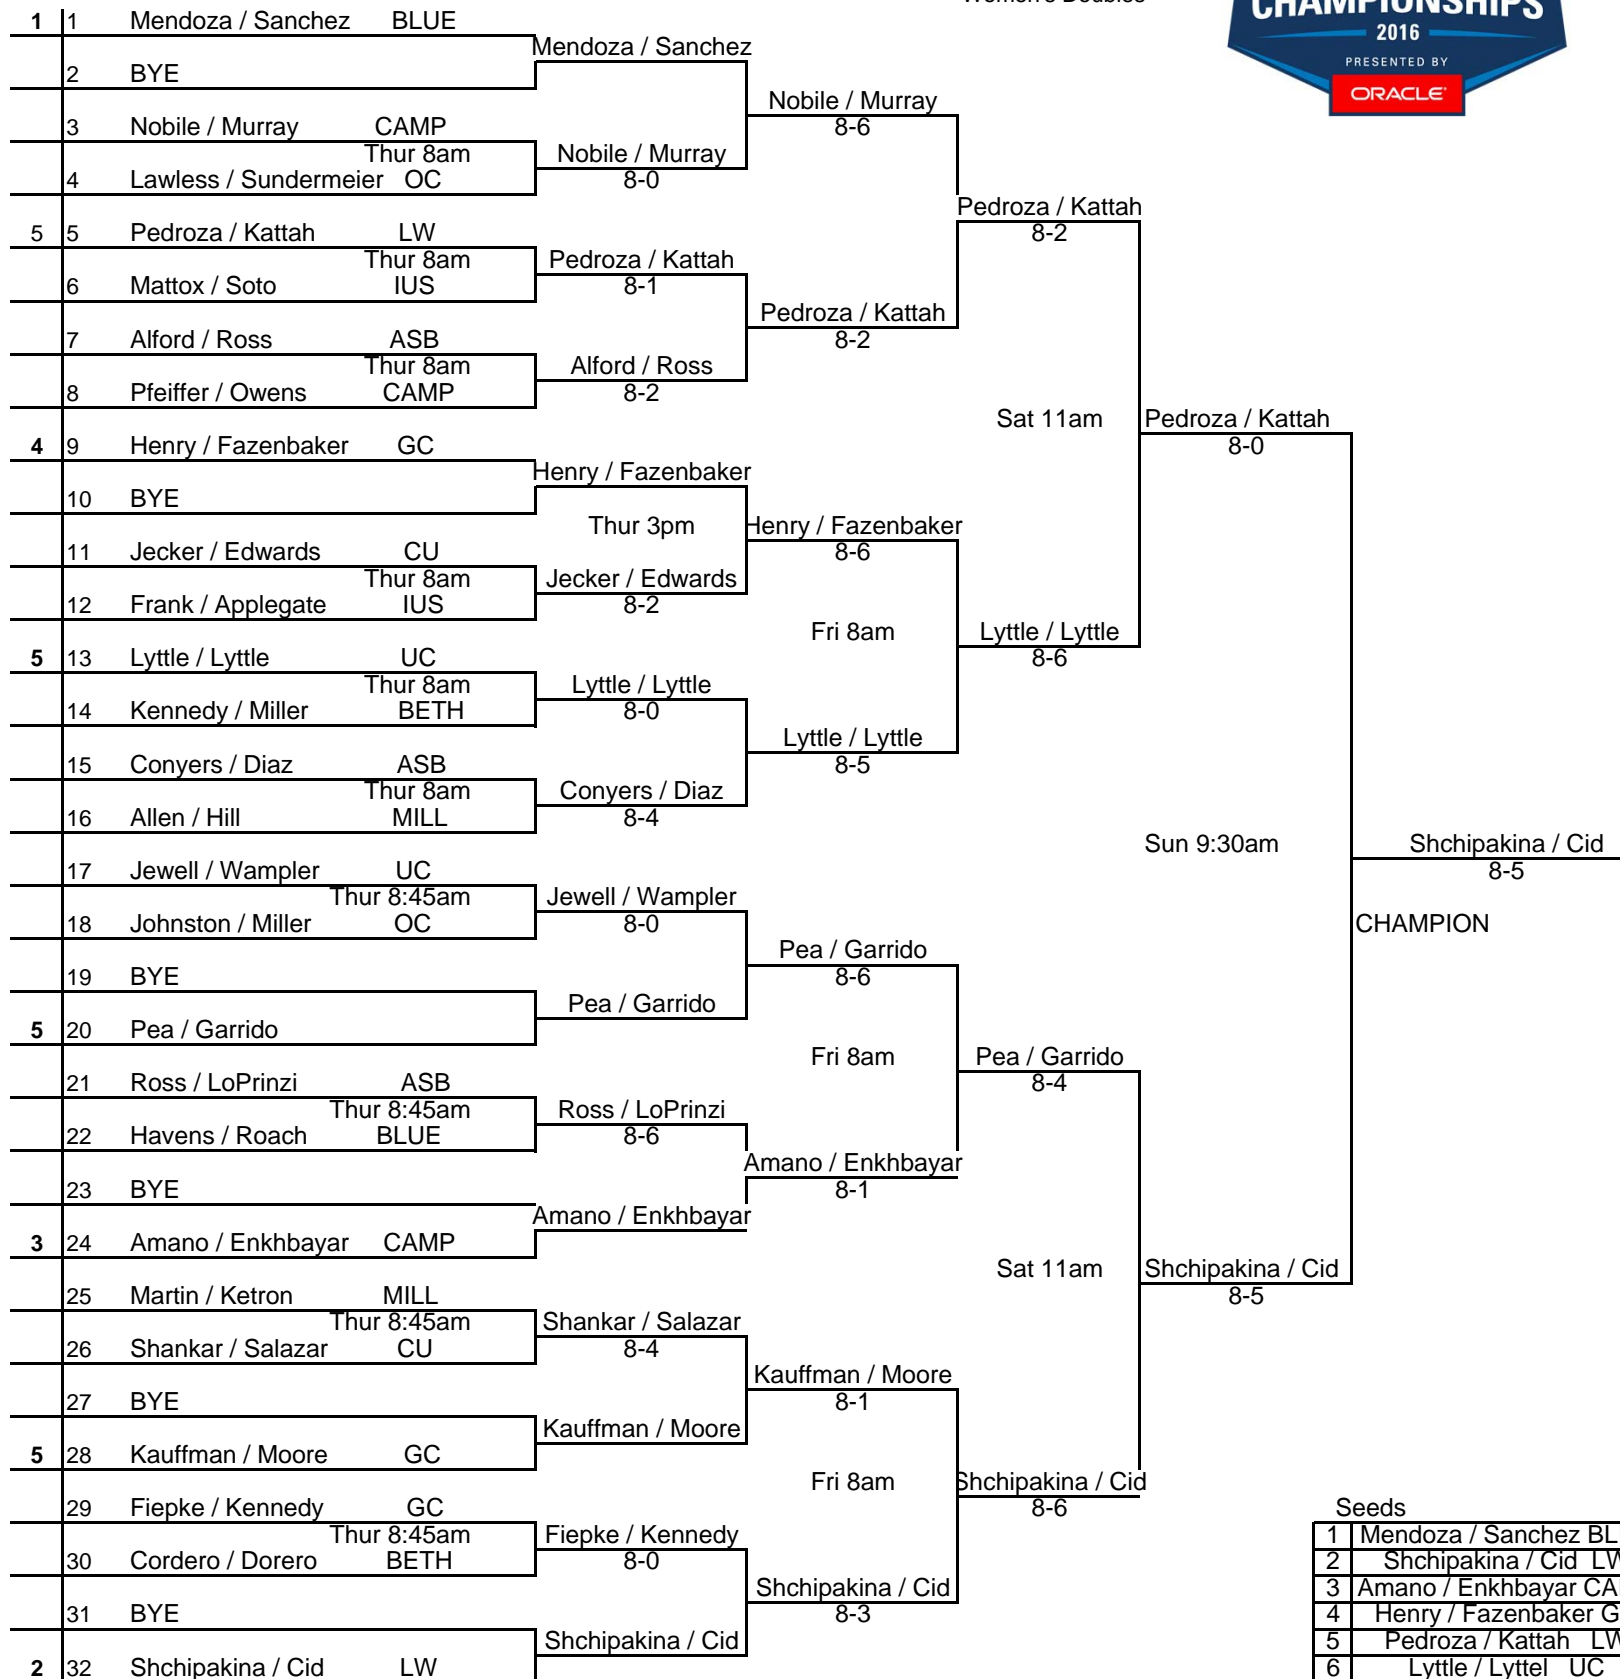

SEEDS 1-8

1	Dale, Isabella	UC
2	Shchipakina, Ale	LW
3	Mendoza, Gema	BLUE
4	Amano, Kaede	CAMP
5	Enkhbayar, Bolo	CAMP
5	Garrido, Ainhoa	CU
5	Henry, Shae	GC
5	Kattah, Natalia	LW

Dale

3-6 6-3 6-1
Dale, Isabella
6-3 6-3
Kattah
6-0 6-4

WINNER

SEEDS 9-16

9	Cid, Maria	LW
9	Conyers, Caitlin	ASB
9	Cordeiro, Marcel	BETH
9	Fazenbaker, Lau	GC
9	Lyttle, Denee	UC
9	Nobile, Majella	CAMP
9	Pea, Marta	CU
9	Sanchez, Palom	BLUE

2016 ITA Regional Championships

Presented by Oracle

HOSTED BY: Georgetown College Sept 22-25

Women's Doubles

Seeds

1	Mendoza / Sanchez	BLU
2	Shchipakina / Cid	LW
3	Amano / Enkhbayar	CAMP
4	Henry / Fazenbaker	GC
5	Pedroza / Kattah	LW
6	Lyttle / Lyttle	UC
7	Pea / Garrido	CU
8	Kauffman / Moore	GC