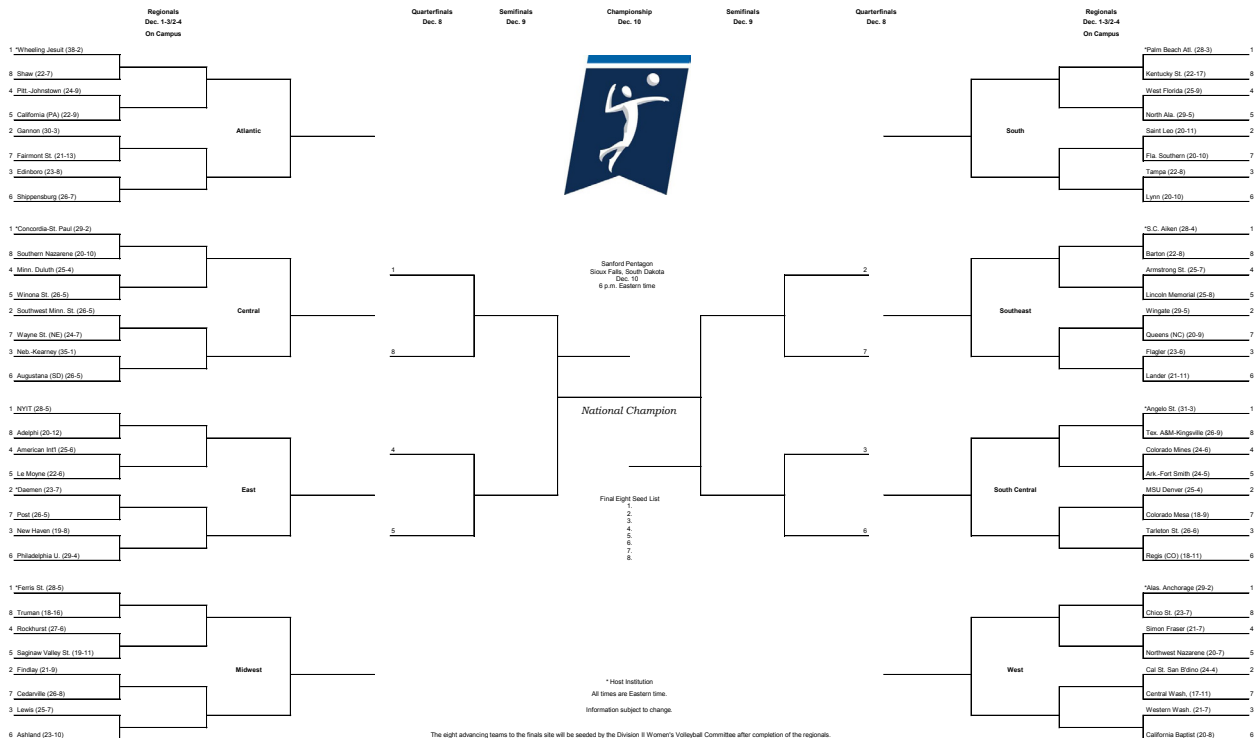

Cal Baptist lost its last two matches of the regular season, but succeeded in pushing the Vikings to five sets when the two teams met in the D2 West Region Volleyball Showcase on Sept. 9.

No. 4 seed Simon Fraser and No. 5 seed Northwest Nazarene will meet each other for the third time this season. The Clan won both regular season meetings in three sets. For Simon Fraser, this is its first appearance in the Division II championship and enter with a 21-7 overall record and finished third in the GNAC at 14-6.

The Crusaders are making their third consecutive NCAA Tournament appearance. Northwest Nazarene finished the regular season at 20-7 and tied for fourth in the GNAC at 13-7 with Central Washington, who enters the tournament as the No. 7 seed. The Wildcats finished with a 17-11 regular season mark and enters having won three of its last four matches.

Central Washington will face an experienced Cal State San Bernardino squad in the opener. The tournament's No. 2 seed, the Coyotes earned the CCAA's automatic qualifier with a five-set win over Chico State in the CCAA Tournament. They enter the tournament with a 24-4 overall record and had the best CCAA conference record at 15-2.

2016 NCAA Division II Women's Volleyball Championship