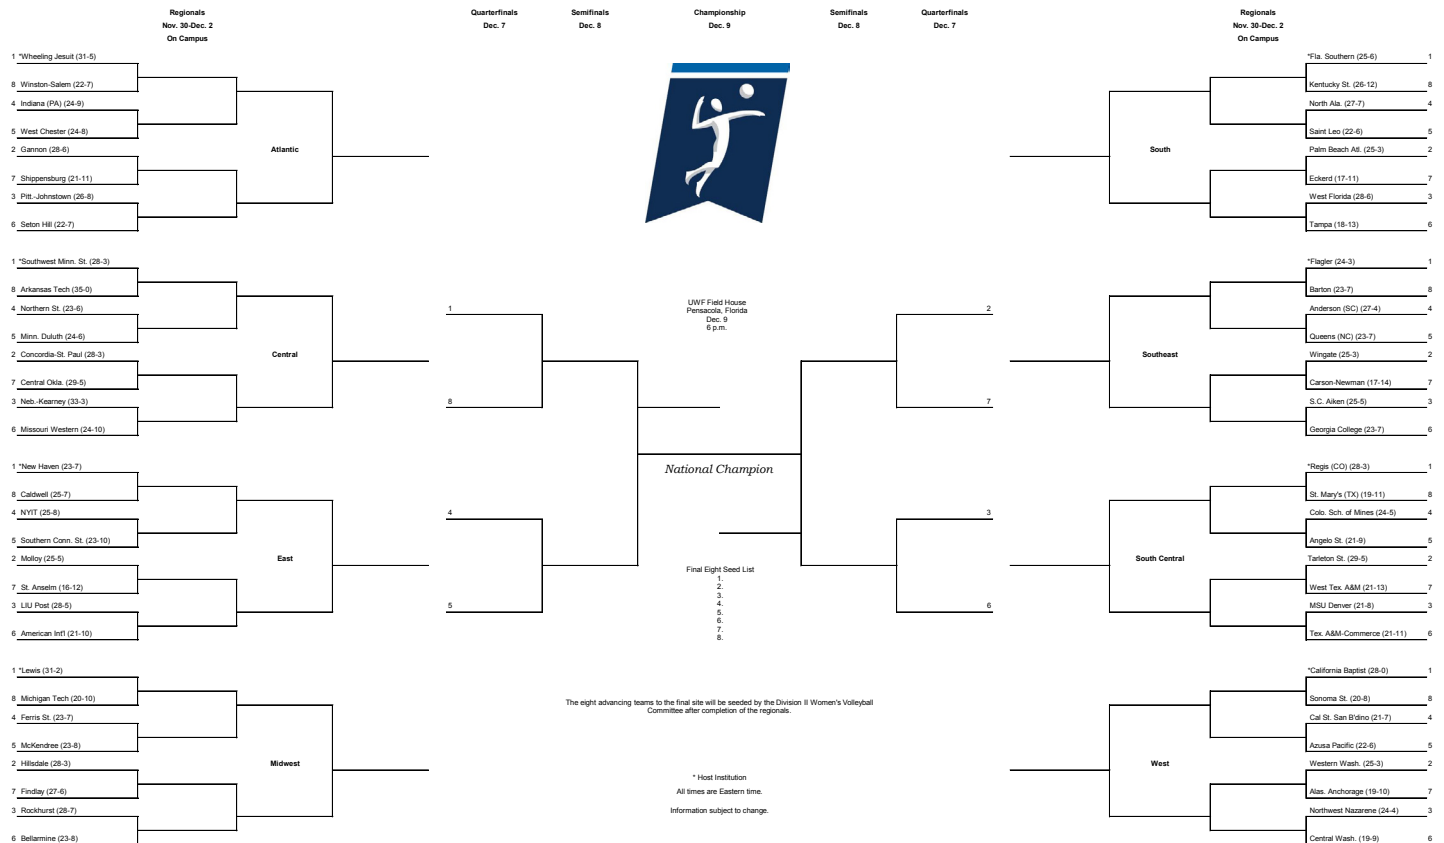

The No. 6 seed in this year's regional, Central Washington is in its fifth straight West Regional tournament. The Wildcats, however, would like to upset Northwest Nazarene for its first postseason victory since 2005. They tied for third in the GNAC with Alaska Anchorage at 14-6 and enter the tournament at 19-9 overall. The Division II leader in blocks for much of the season, the Wildcats are third nationally with 2.78 blocks per set. Senior middle blocker **Sabrina Wheelhouse**, the 2017 GNAC Defensive Player of the Year, leads Division II with 1.50 blocks per set to go along with a .319 hitting percentage.

The regional champion a year ago, Alaska Anchorage enters the tournament as the No. 7 seed. The Seawolves tied for third in conference play at 14-6 and are 19-10 overall. Despite losing their top player from last year and experiencing major personnel changes midseason, the Seawolves built win streaks of five and six matches during GNAC play. Junior outside hitter **Leah Swiss** leads the team with 3.23 kills per set and 4.09 points per set.

The winner of the West Regional tournament will advance to the NCAA Division II Women's Volleyball Championship, Dec. 7-9 in Pensacola, Florida. Alaska Anchorage was the national runner-up in 2016 while Western Washington advanced to the national semifinals in 2015.

2017 NCAA Division II Women's Volleyball Championship