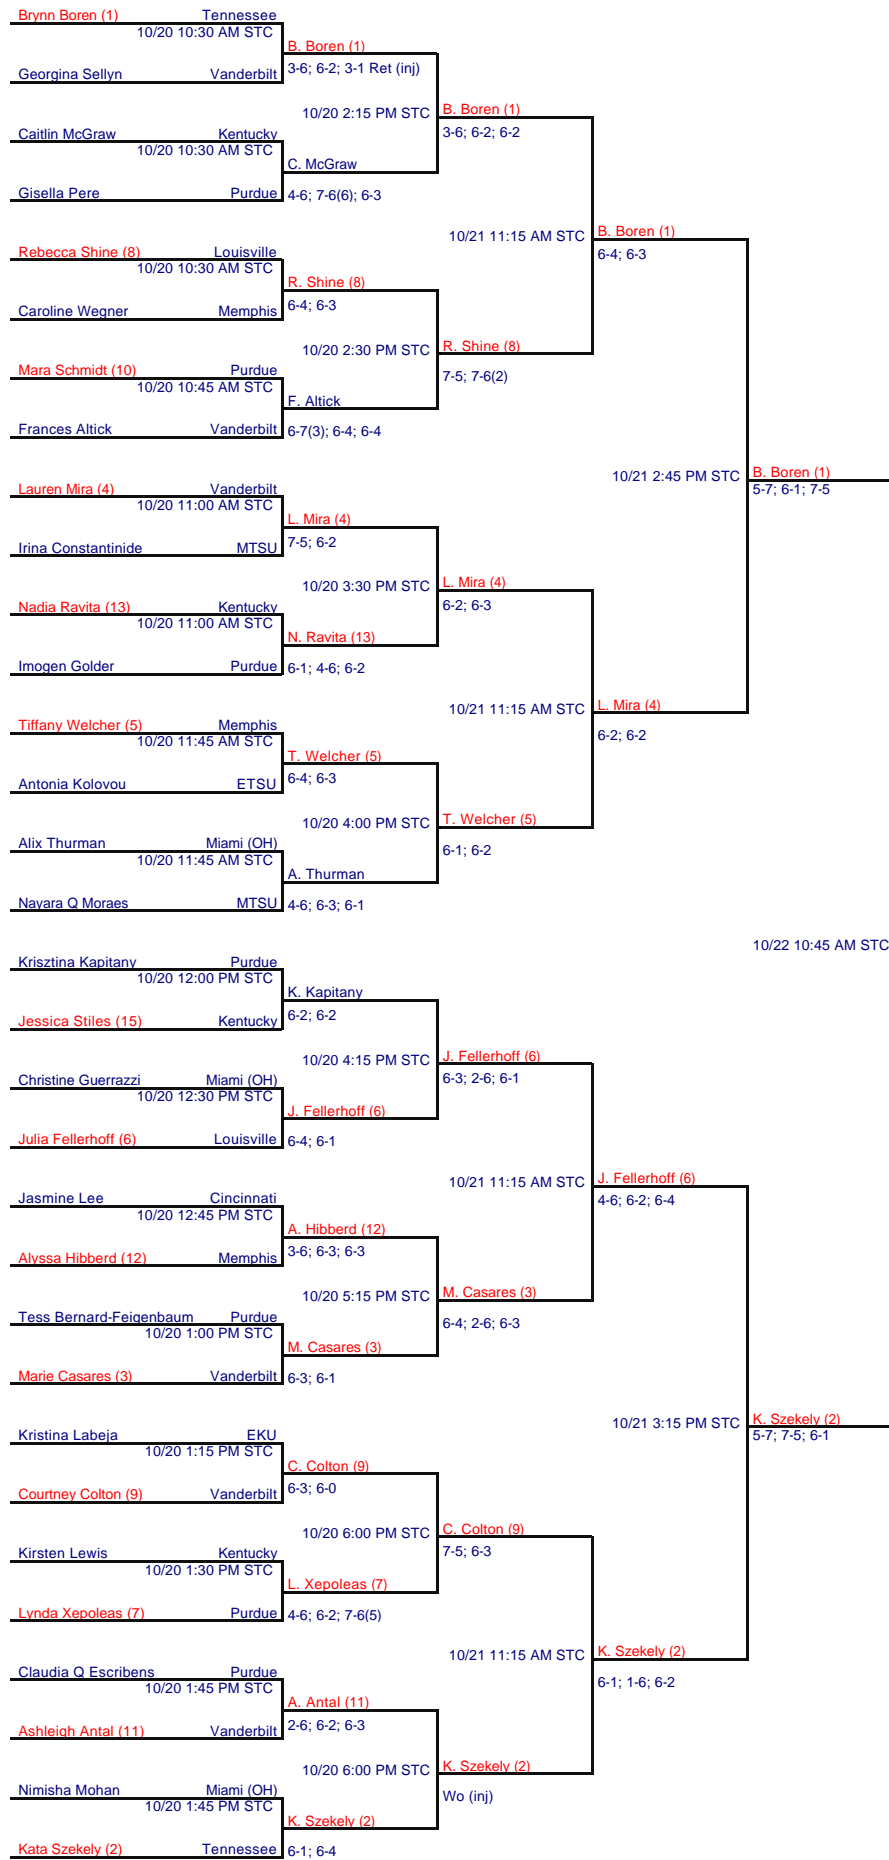

Women's Main Draw Singles - 33-64

Round of 64 Round of 32 Round of 16 Quarterfinals Semifinals

Women's Main Draw Singles - Final Rounds

Round of 32 Round of 16 Quarterfinals Semifinals Finals

Women's Main Draw Singles Consolation - Final Rounds