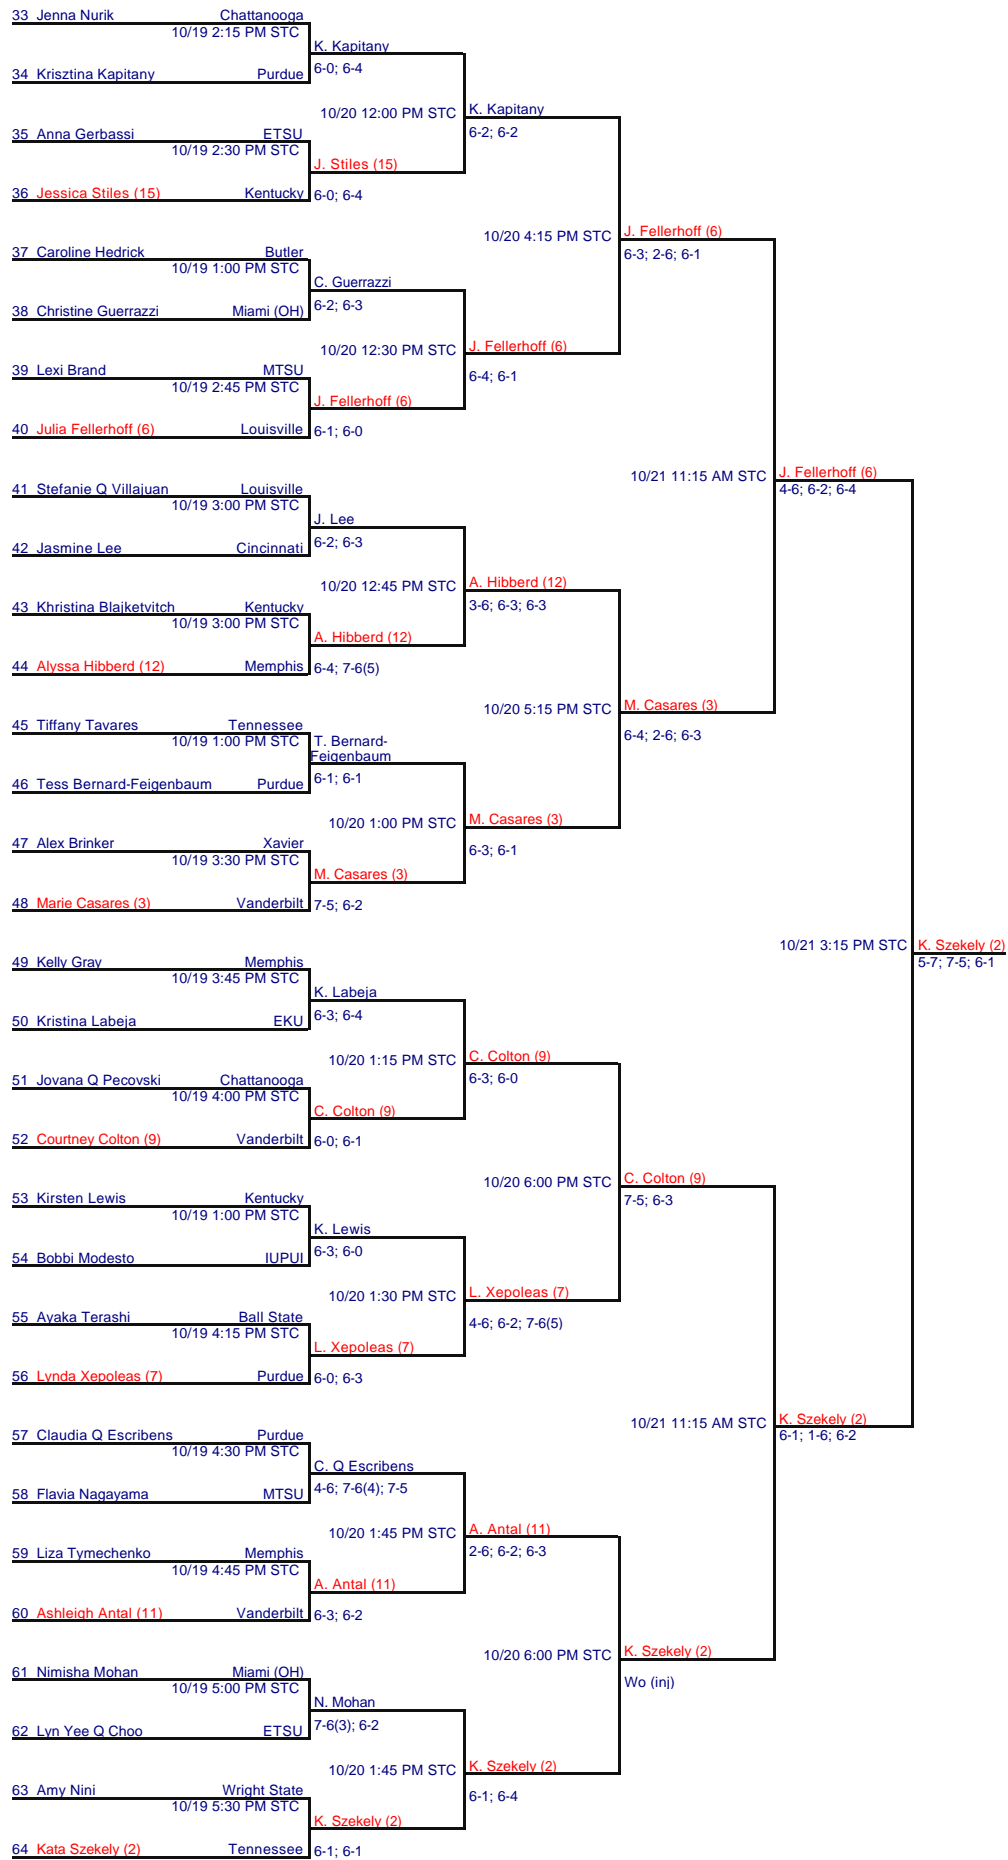

Women's Main Draw Singles - 33-64

Round of 64 Round of 32 Round of 16 Quarterfinals Semifinals

Women's Main Draw Singles - Final Rounds

Round of 32 Round of 16 Quarterfinals Semifinals Finals

Women's Main Draw Singles Consolation - Final Rounds