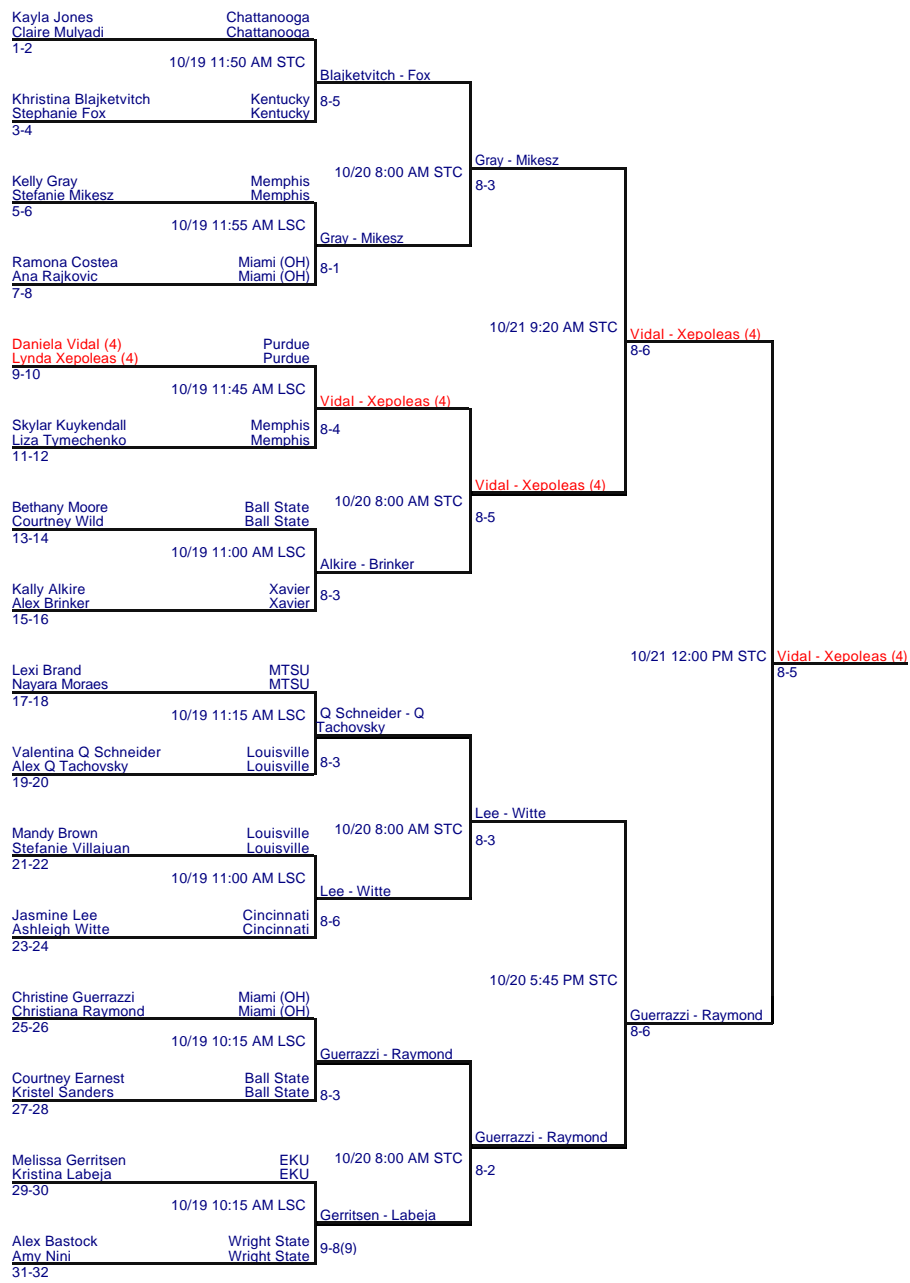

Women's Main Draw Doubles Consolation - Final Rounds

1st Round	Quarterfinals	Semifinals	Finals

USTA/ITA Regional Championships