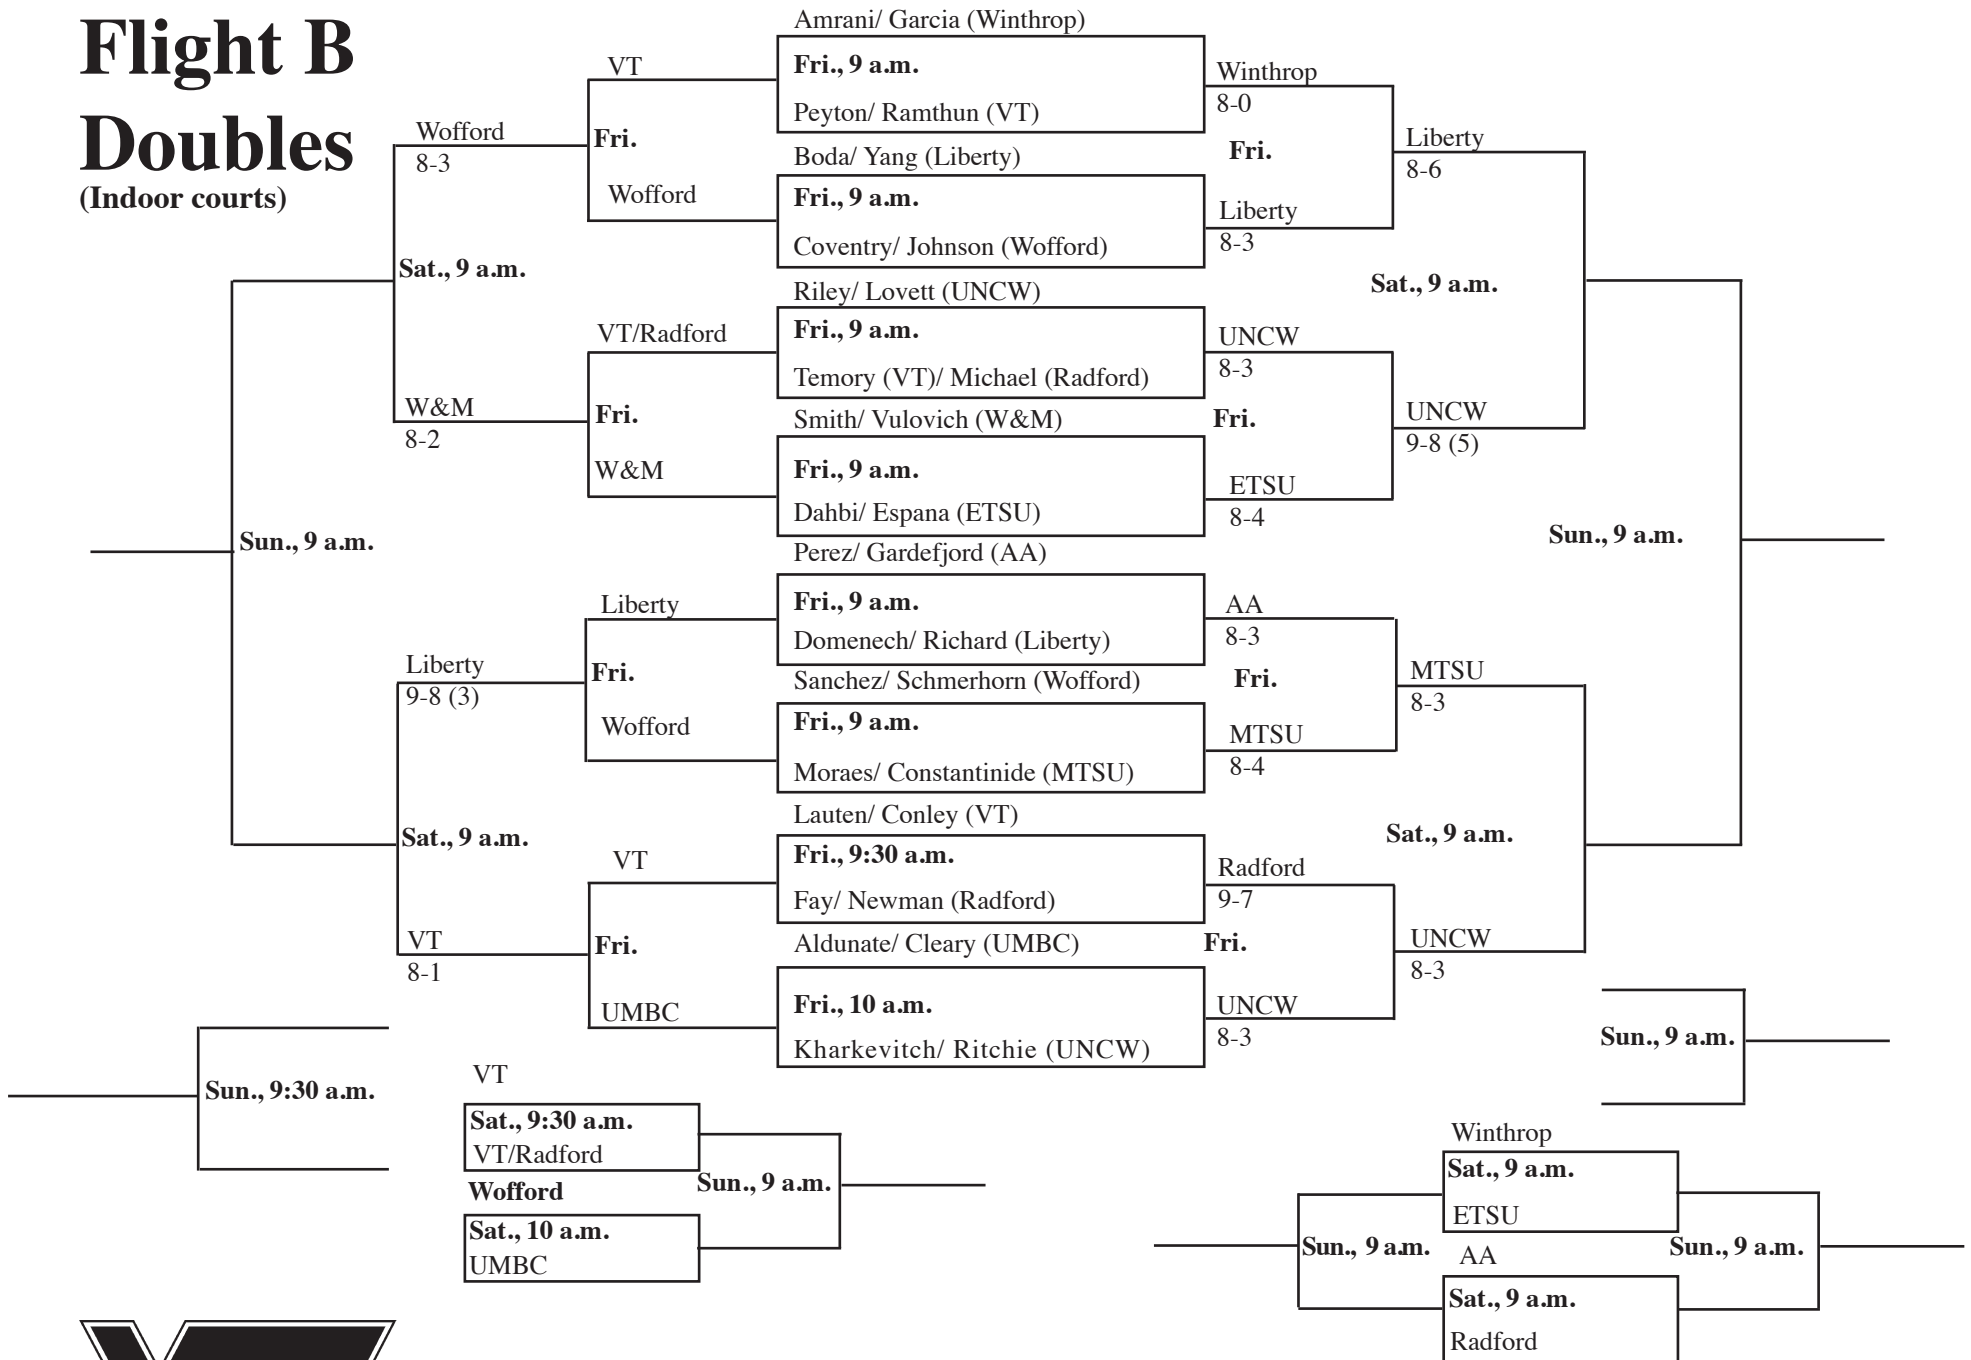

Flight B

Doubles

(Indoor courts)

19th Annual Hokie Fall Invitational • Sept. 28-30, 2012
Burrows-Burleson Tennis Center • Blacksburg, Virginia