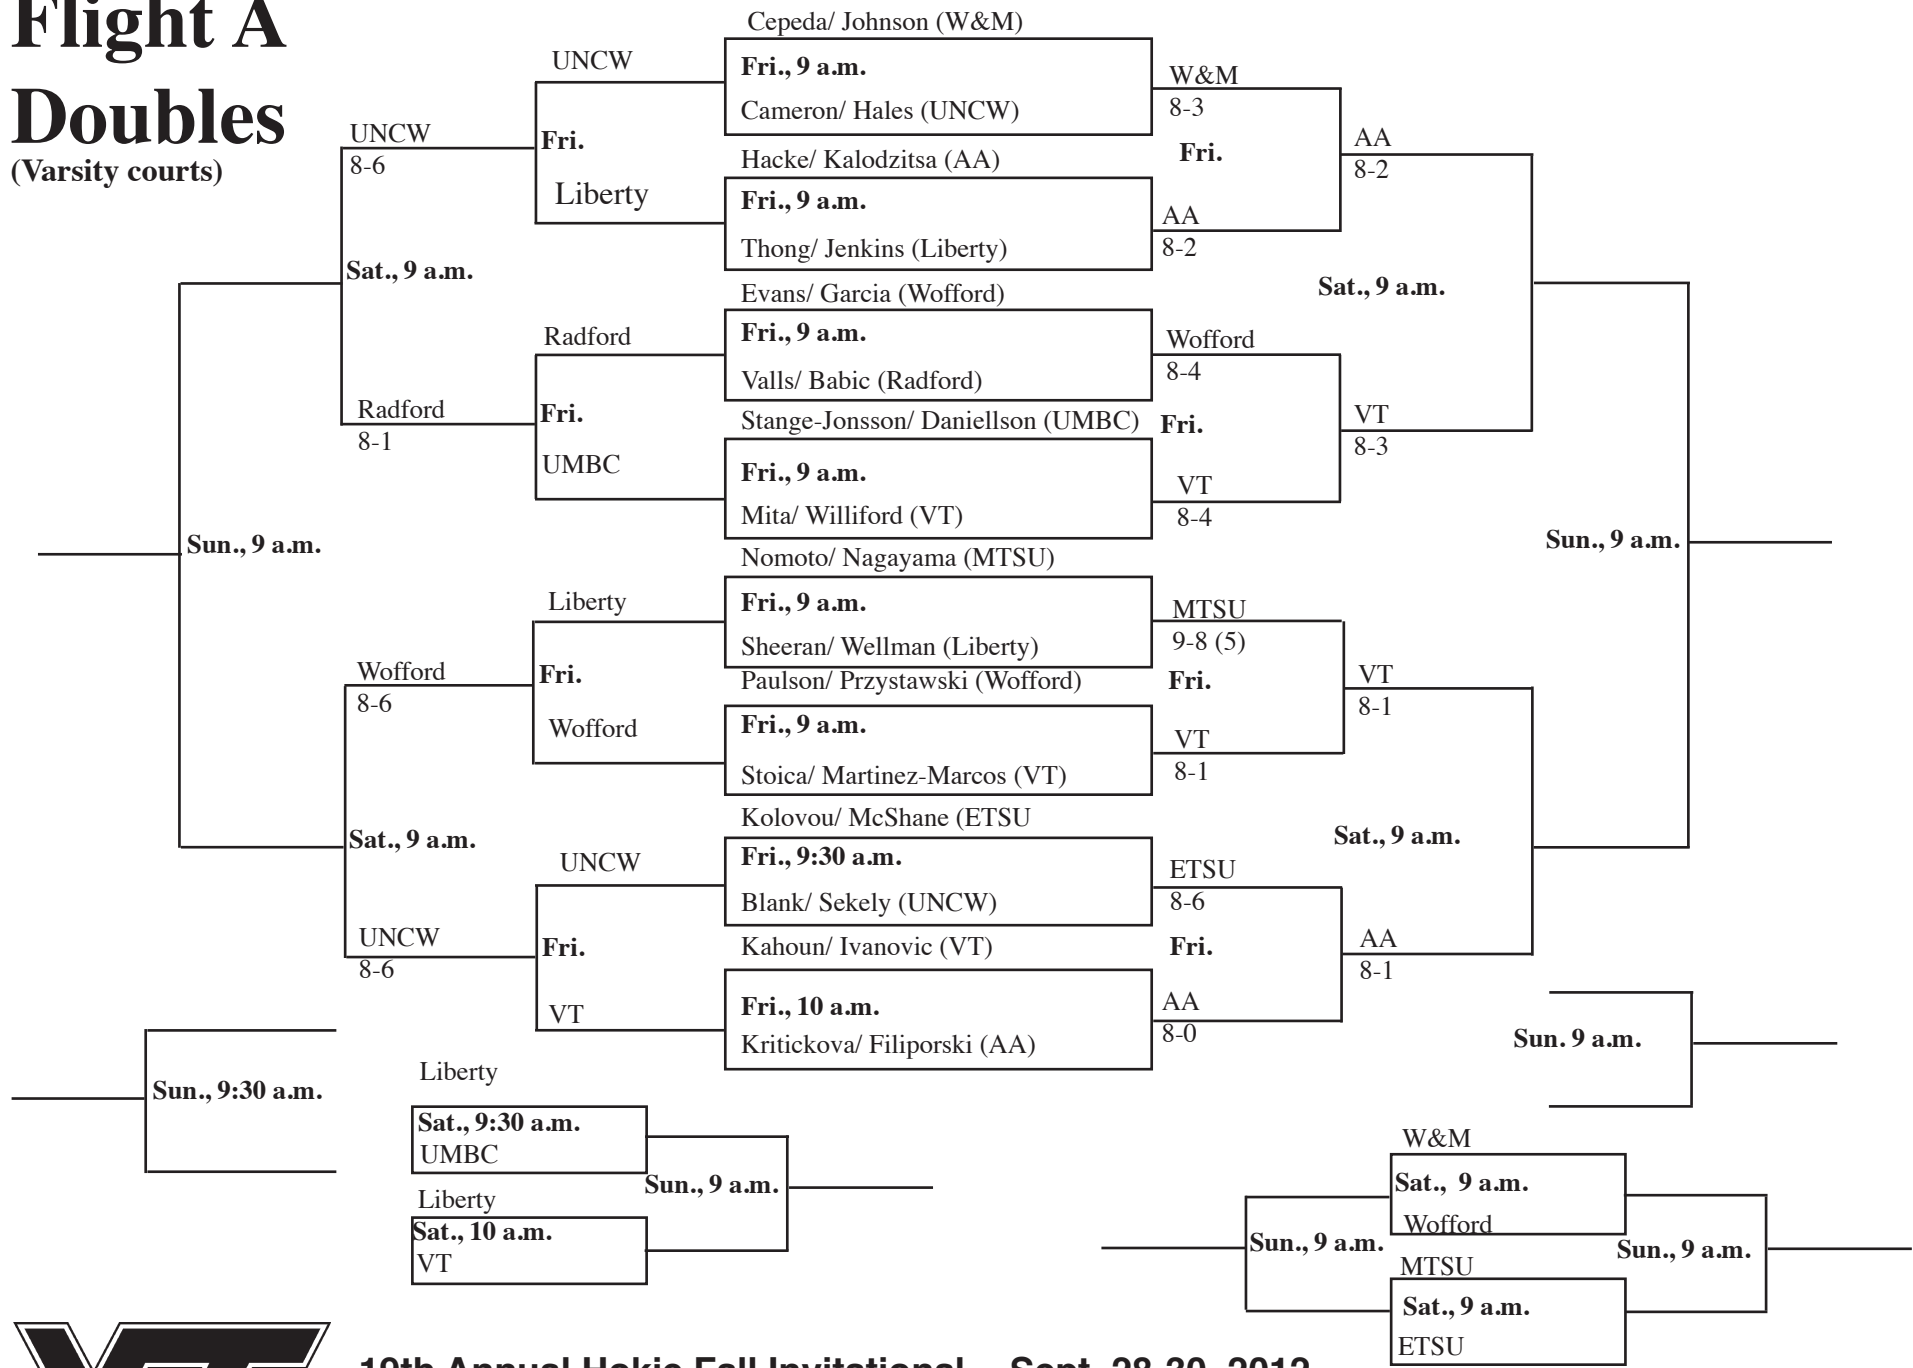

Flight A

Doubles

(Varsity courts)

19th Annual Hokie Fall Invitational • Sept. 28-30, 2012
Burrows-Burleson Tennis Center • Blacksburg, Virginia