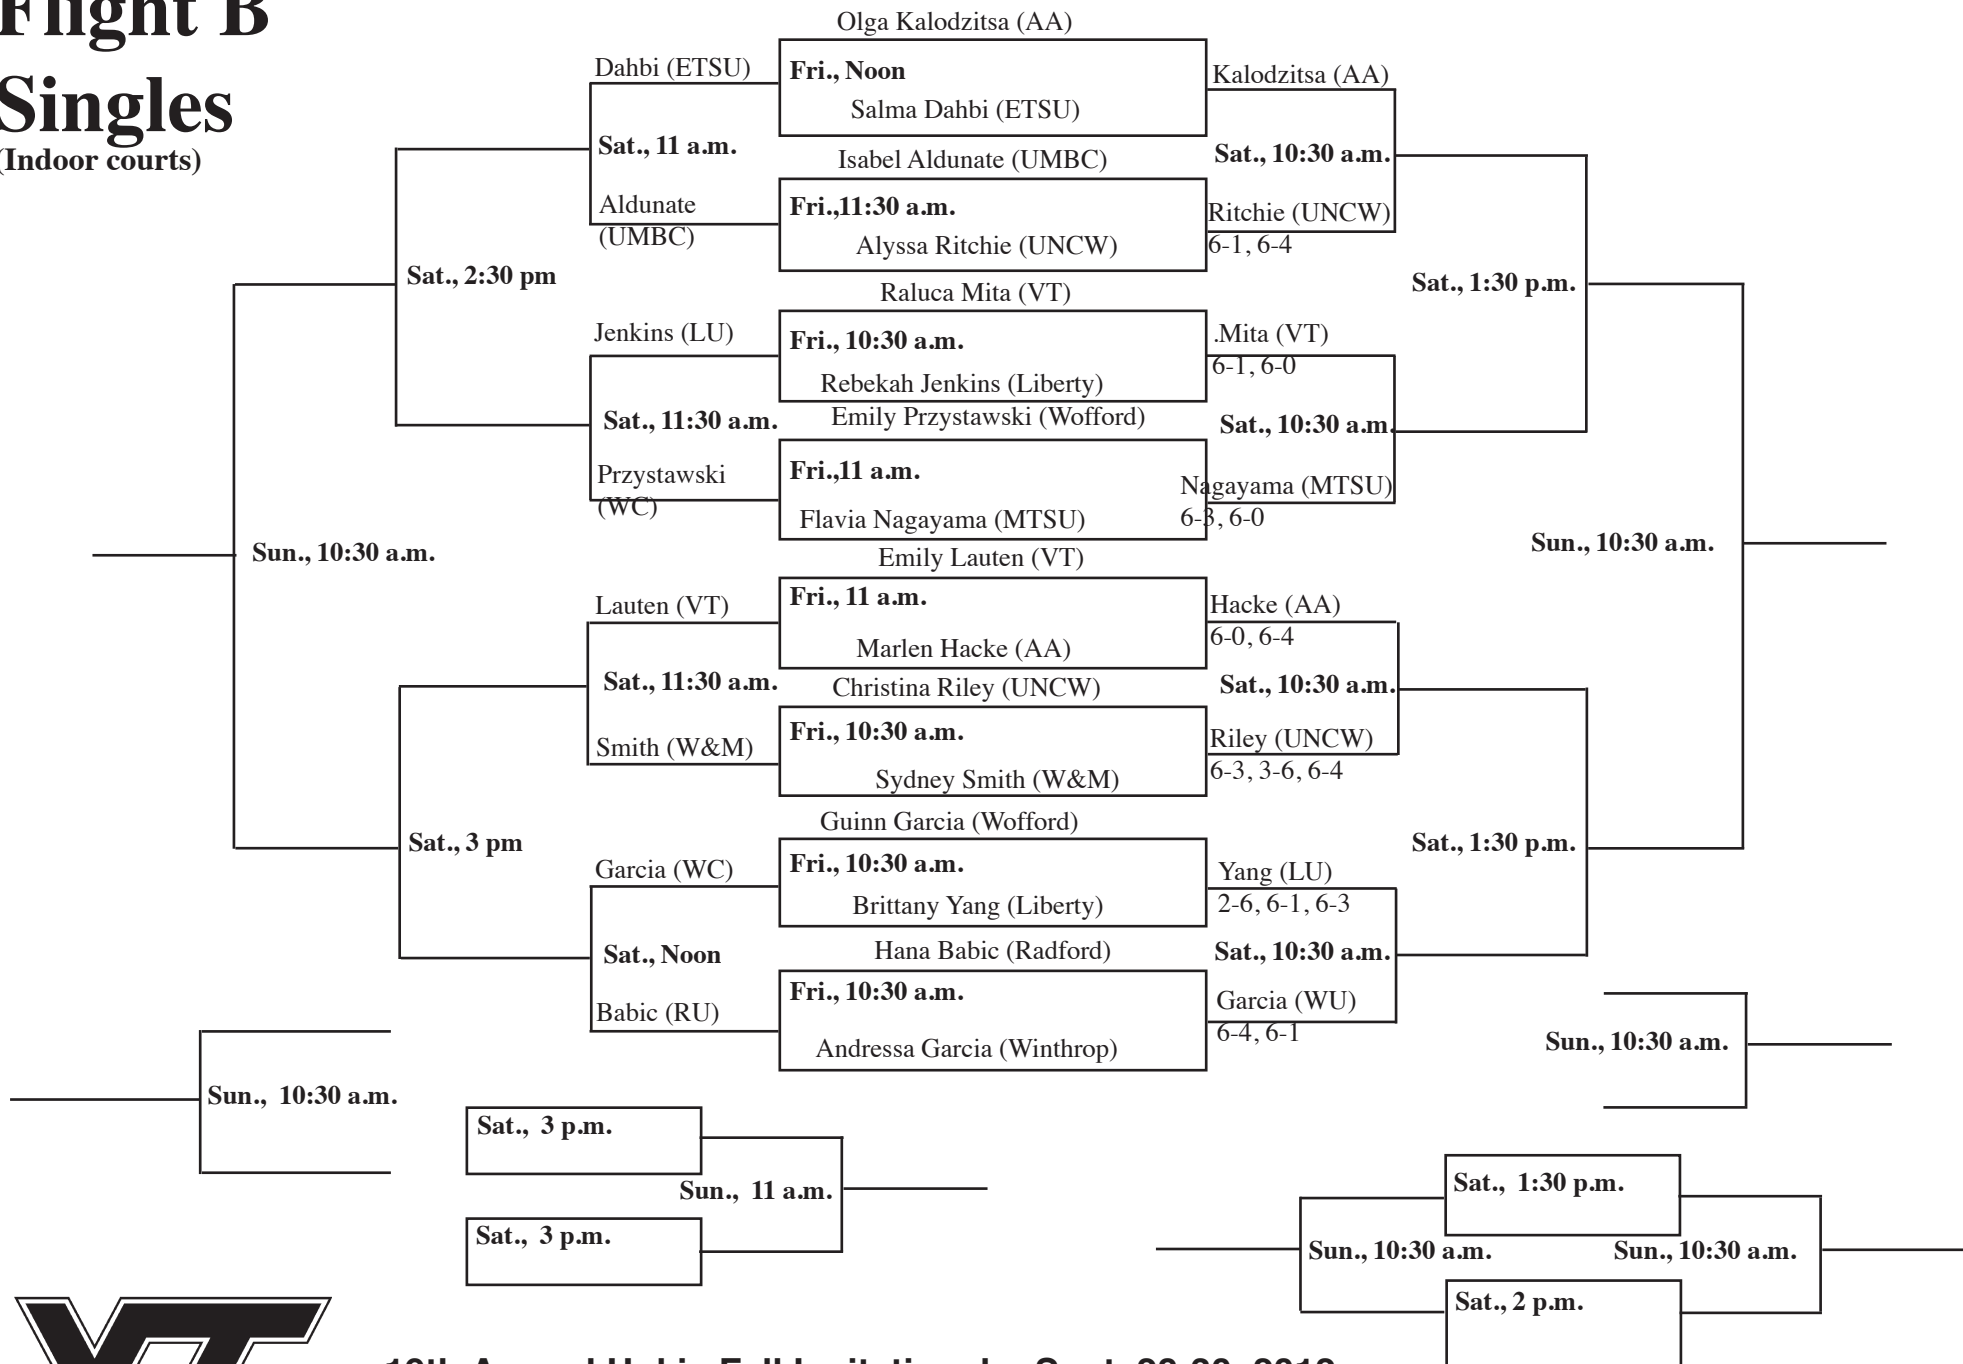

Flight B

Singles

(Indoor courts)

19th Annual Hokie Fall Invitational • Sept. 28-30, 2012
Burrows-Burleson Tennis Center • Blacksburg, Virginia