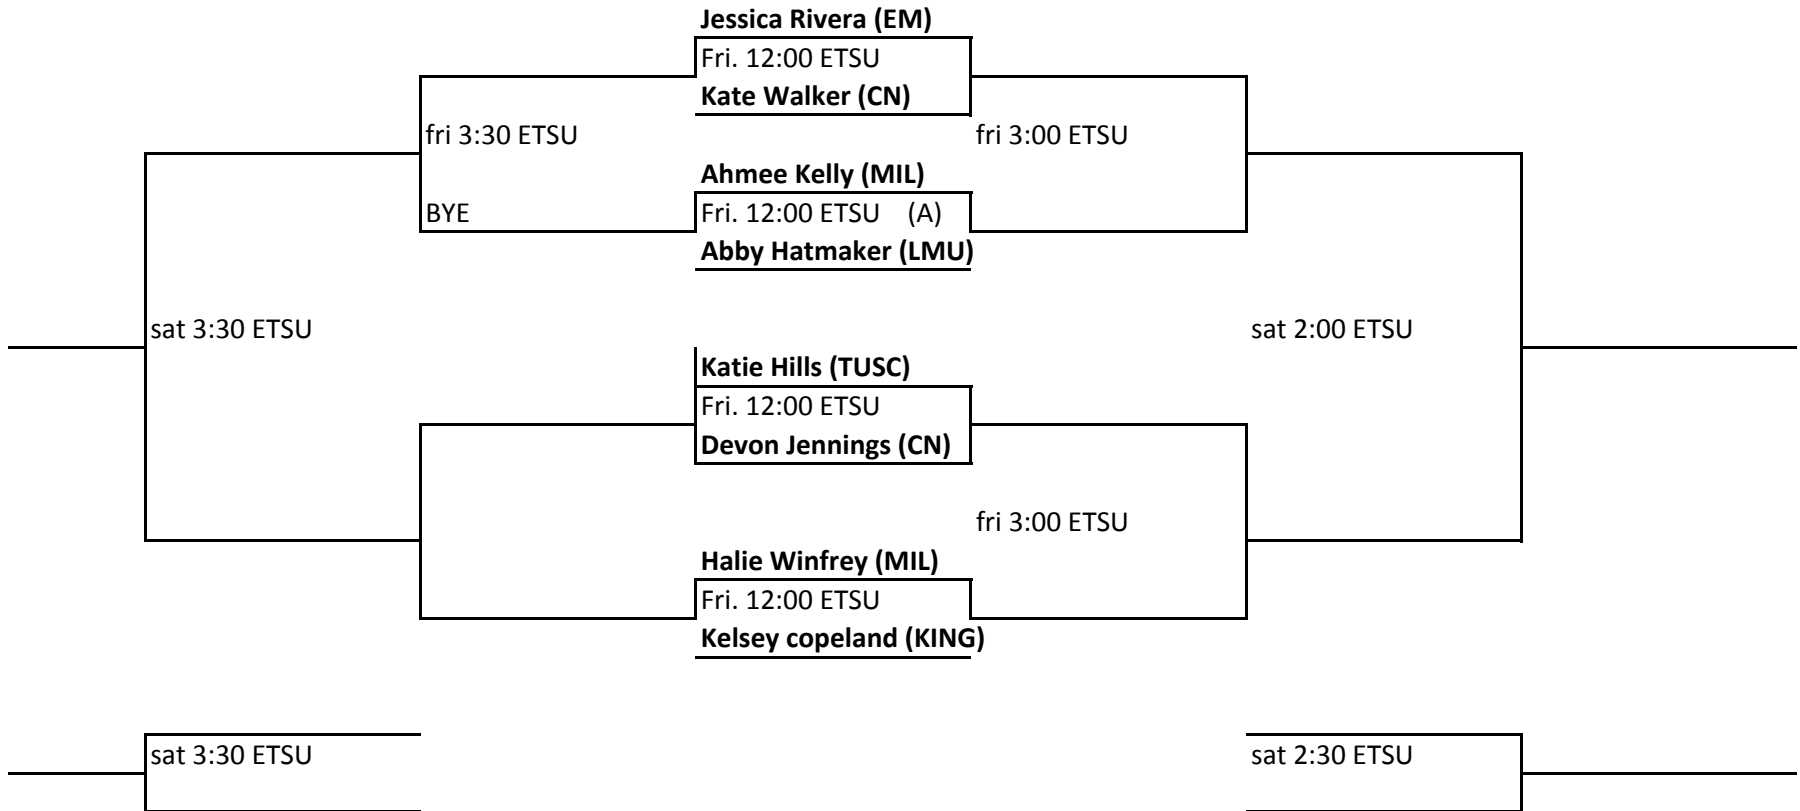

Women's F SINGLES

Colleges

- **CN** Carson Newman
- **King** King College
- **EM** Emmanuel College
- **Mil** Milligan College
- **LMU** Lincoln Memorial College
- **Tusc** Tusculmn College
- **UN** Player Unattached