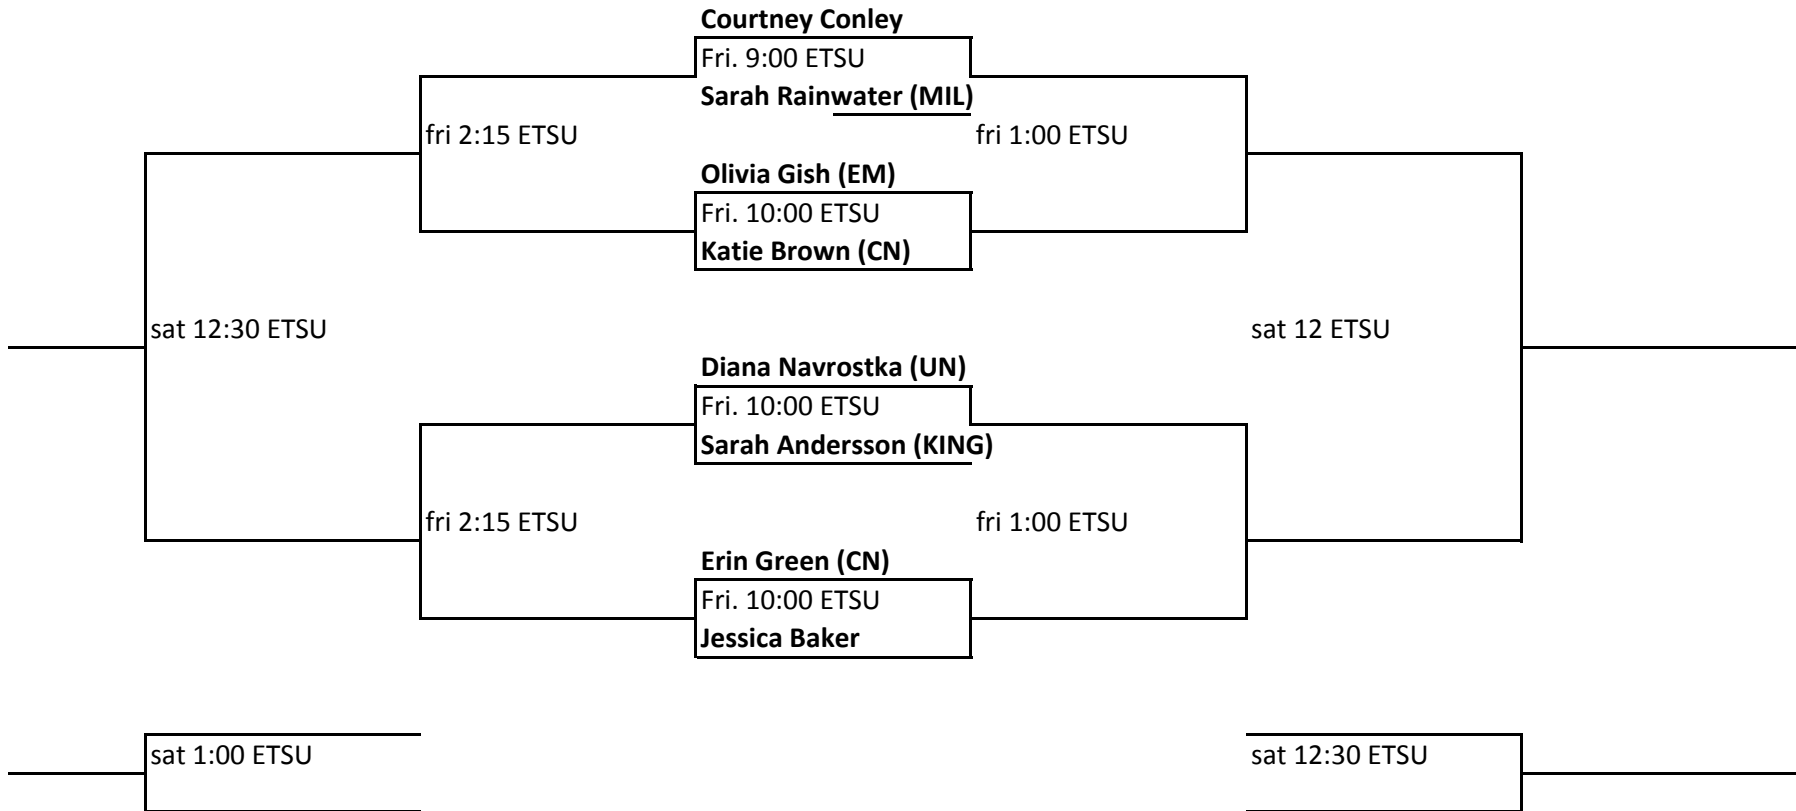

Women's C SINGLES

Colleges

- **CN** Carson Newman
- **King** King College
- **EM** Emmanuel College
- **Mil** Milligan College
- **LMU** Lincoln Memorial College
- **Tusc** Tusculmn College
- **UN** Player Unattached