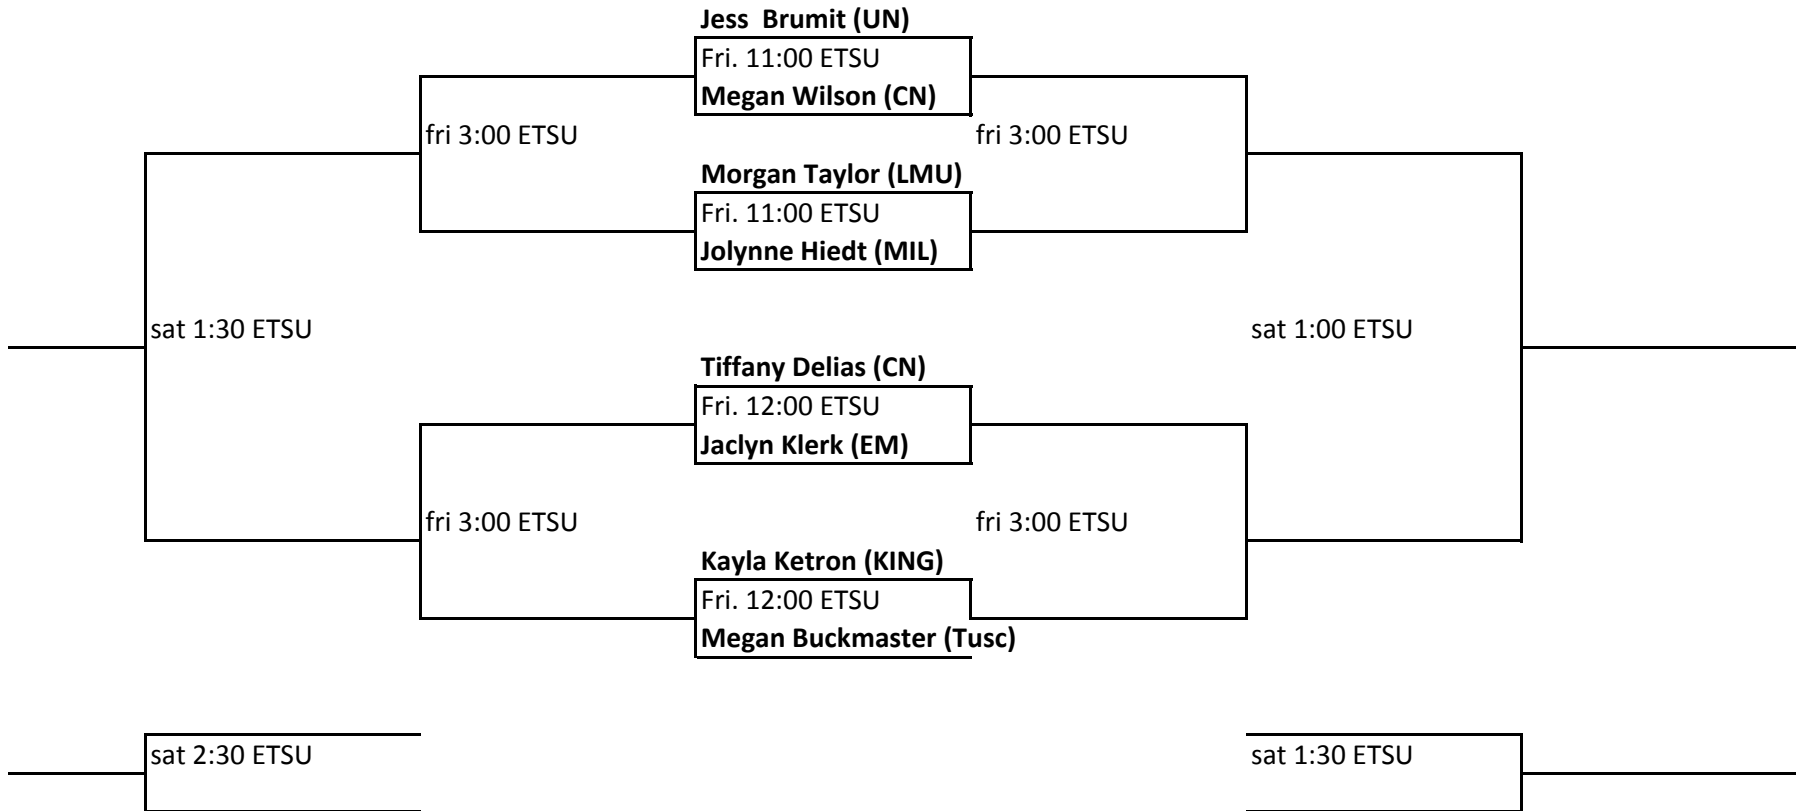

Women's E SINGLES

Colleges

- **CN** Carson Newman
- **King** King College
- **EM** Emmanuel College
- **Mil** Milligan College
- **LMU** Lincoln Memorial College
- **Tusc** Tusculmn College
- **UN** Player Unattached