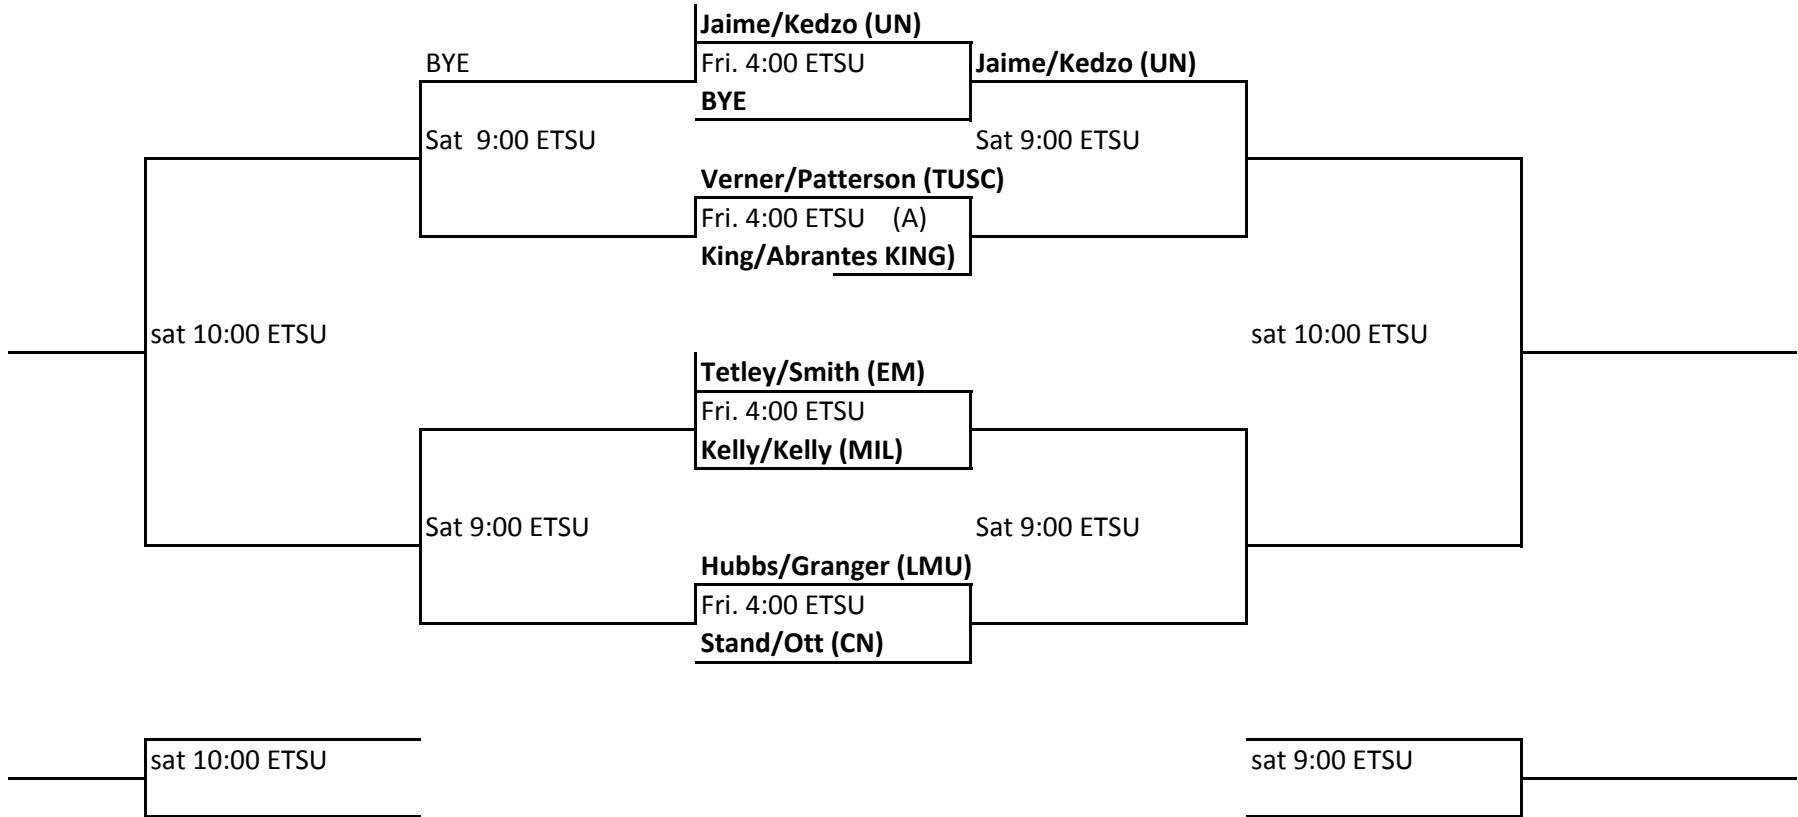

ETSU Fall Tournament -

### Colleges

- CN** Carson Newman
- King** King College
- EM** Emmanuel College
- Mil** Milligan College
- LMU** Lincoln Memorial College
- Tusc** Tusculmn College
- UN** Player Unattached

ETSU Fall Tournament -