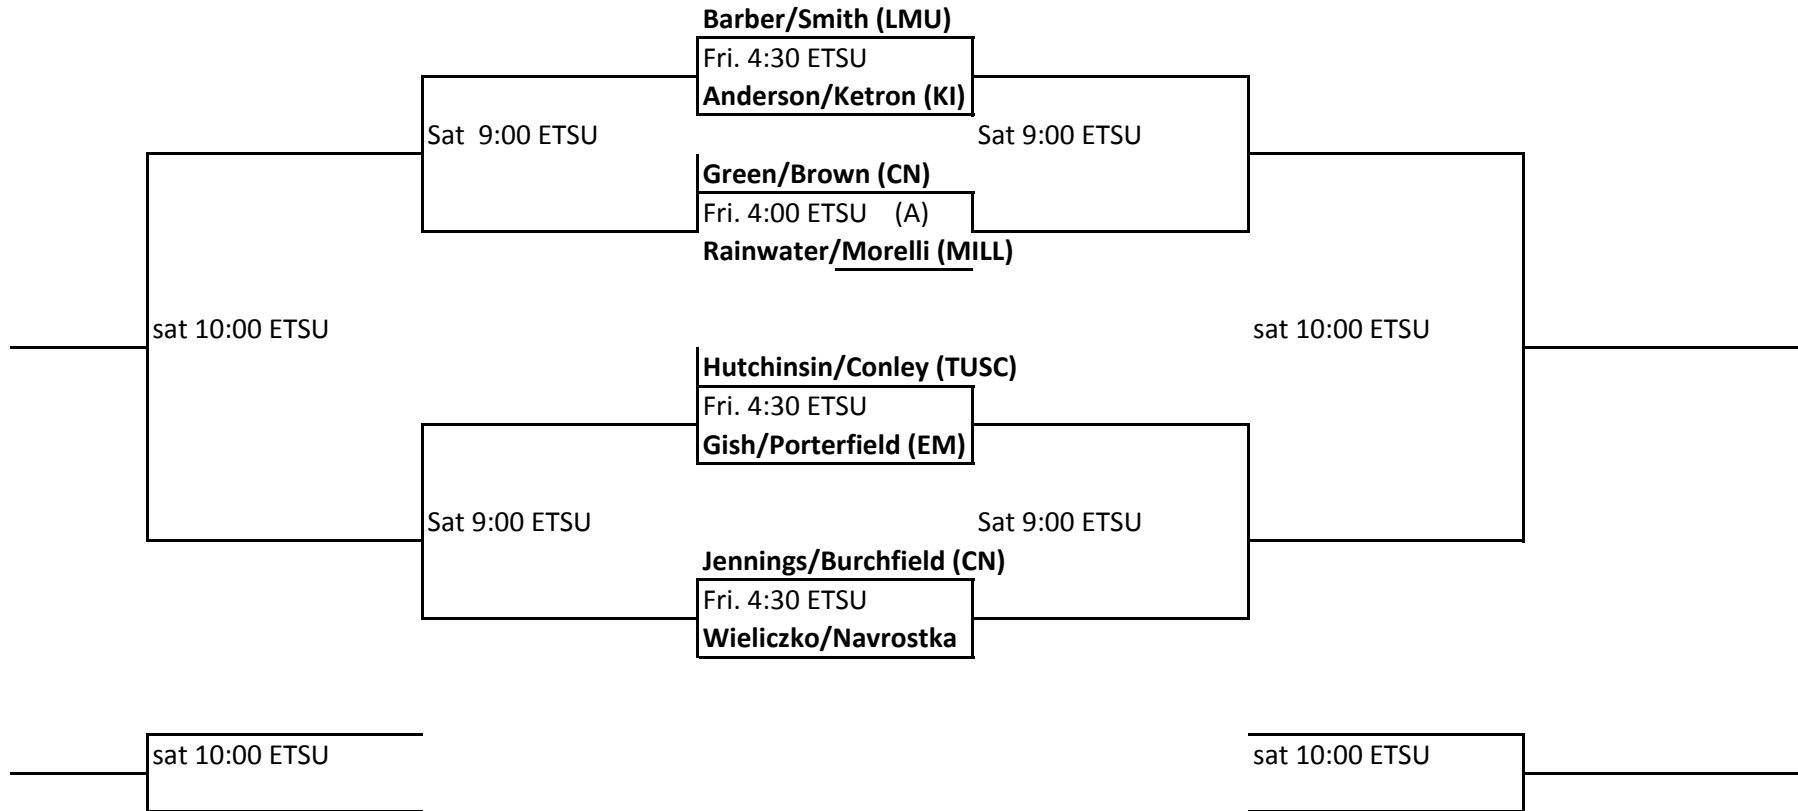

ETSU Fall Tournament -

Women's B Doubles

Colleges

- **CN** Carson Newman
- **King** King College
- **EM** Emmanuel College
- **Mil** Milligan College
- **LMU** Lincoln Memorial College
- **Tusc** Tusculmn College
- **UN** Player Unattached