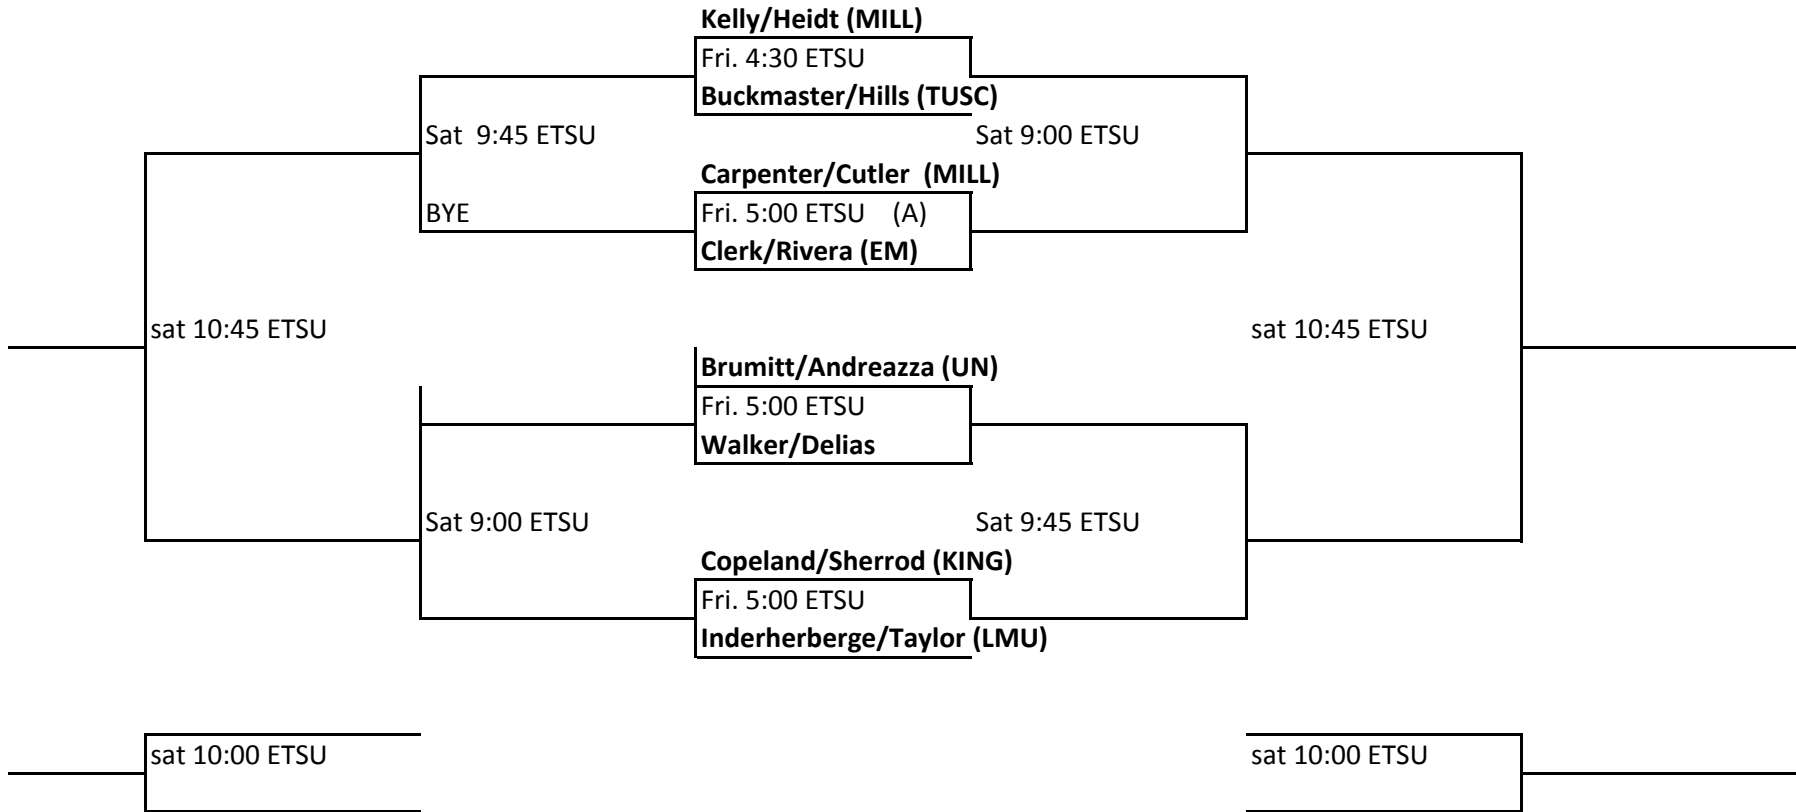

Women's C Doubles

Colleges

- **CN** Carson Newman
- **King** King College
- **EM** Emmanuel College
- **Mil** Milligan College
- **LMU** Lincoln Memorial College
- **Tusc** Tusculmn College
- **UN** Player Unattached