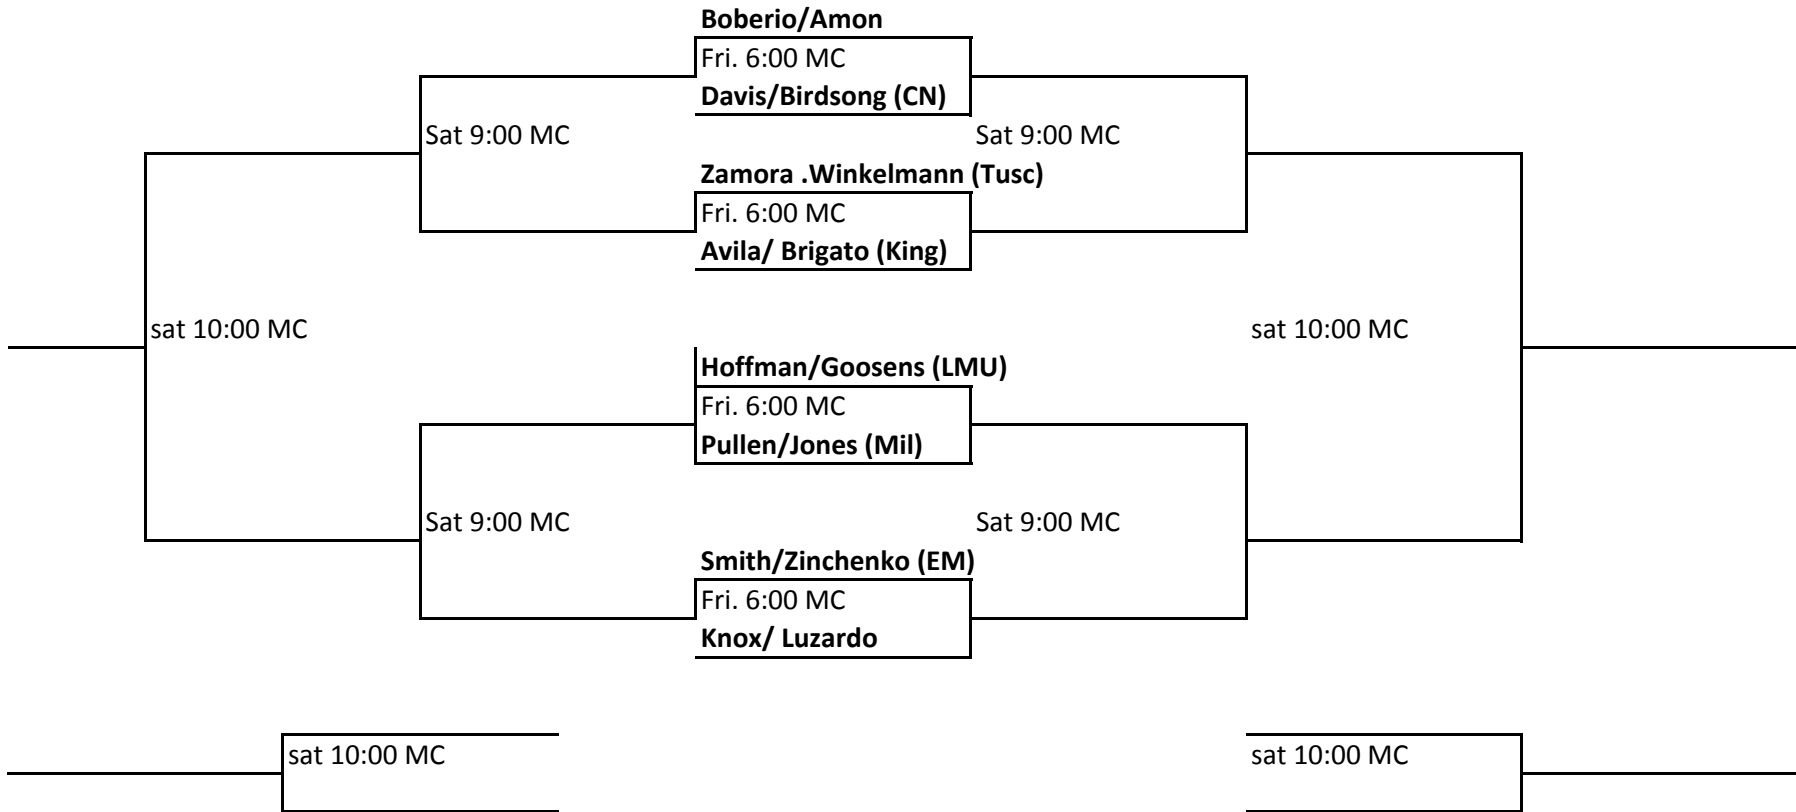

Men's A Doubles

- CN** Carson Newman
- King** King College
- EM** Emmanuel College
- Mil** Milligan College
- LMU** Lincoln Memorial College
- Tusc** Tusculmn College
- UN** Player Unattached

ETSU Fall Tournament -

Men's B Doubles

ETSU INDOOR - 1st RO
All other matches at M

- CN** Carson Newman
- King** King College
- EM** Emmanuel College
- Mil** Milligan College
- LMU** Lincoln Memorial College
- Tusc** Tusculmn College
- UN** Player Unattached

ETSU Fall Tournament -

Men's C Doubles

Colleges

- CN** Carson Newman
- King** King Collefe
- EM** Emmanuel College
- Mil** Milligan College
- LMU** Lincoln Memorial College
- Tusc** Tusculmn College
- UN** Player Unattached