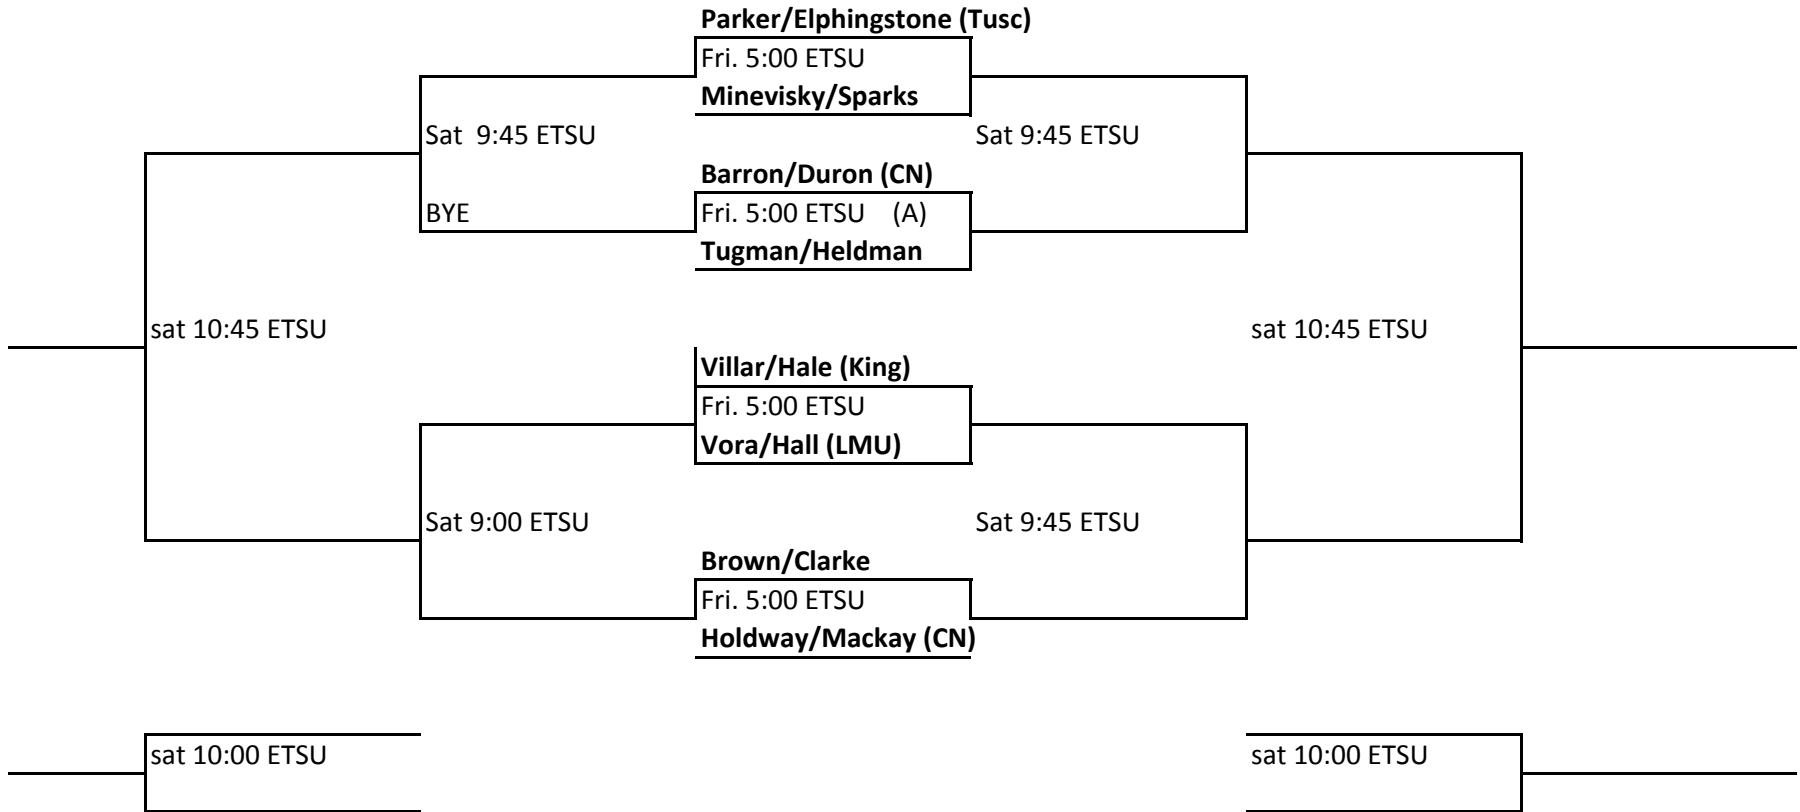

Men's A Doubles

- CN** Carson Newman
- King** King College
- EM** Emmanuel College
- Mil** Milligan College
- LMU** Lincoln Memorial College
- Tusc** Tusculmn College
- UN** Player Unattached

ETSU Fall Tournament -

Men's B Doubles

ETSU INDOOR - 1st RO
All other matches at M

- CN** Carson Newman
- King** King College
- EM** Emmanuel College
- Mil** Milligan College
- LMU** Lincoln Memorial College
- Tusc** Tusculmn College
- UN** Player Unattached

ETSU Fall Tournament -

Men's C Doubles

Colleges

- CN** Carson Newman
- King** King Collefe
- EM** Emmanuel College
- Mil** Milligan College
- LMU** Lincoln Memorial College
- Tusc** Tusculmn College
- UN** Player Unattached