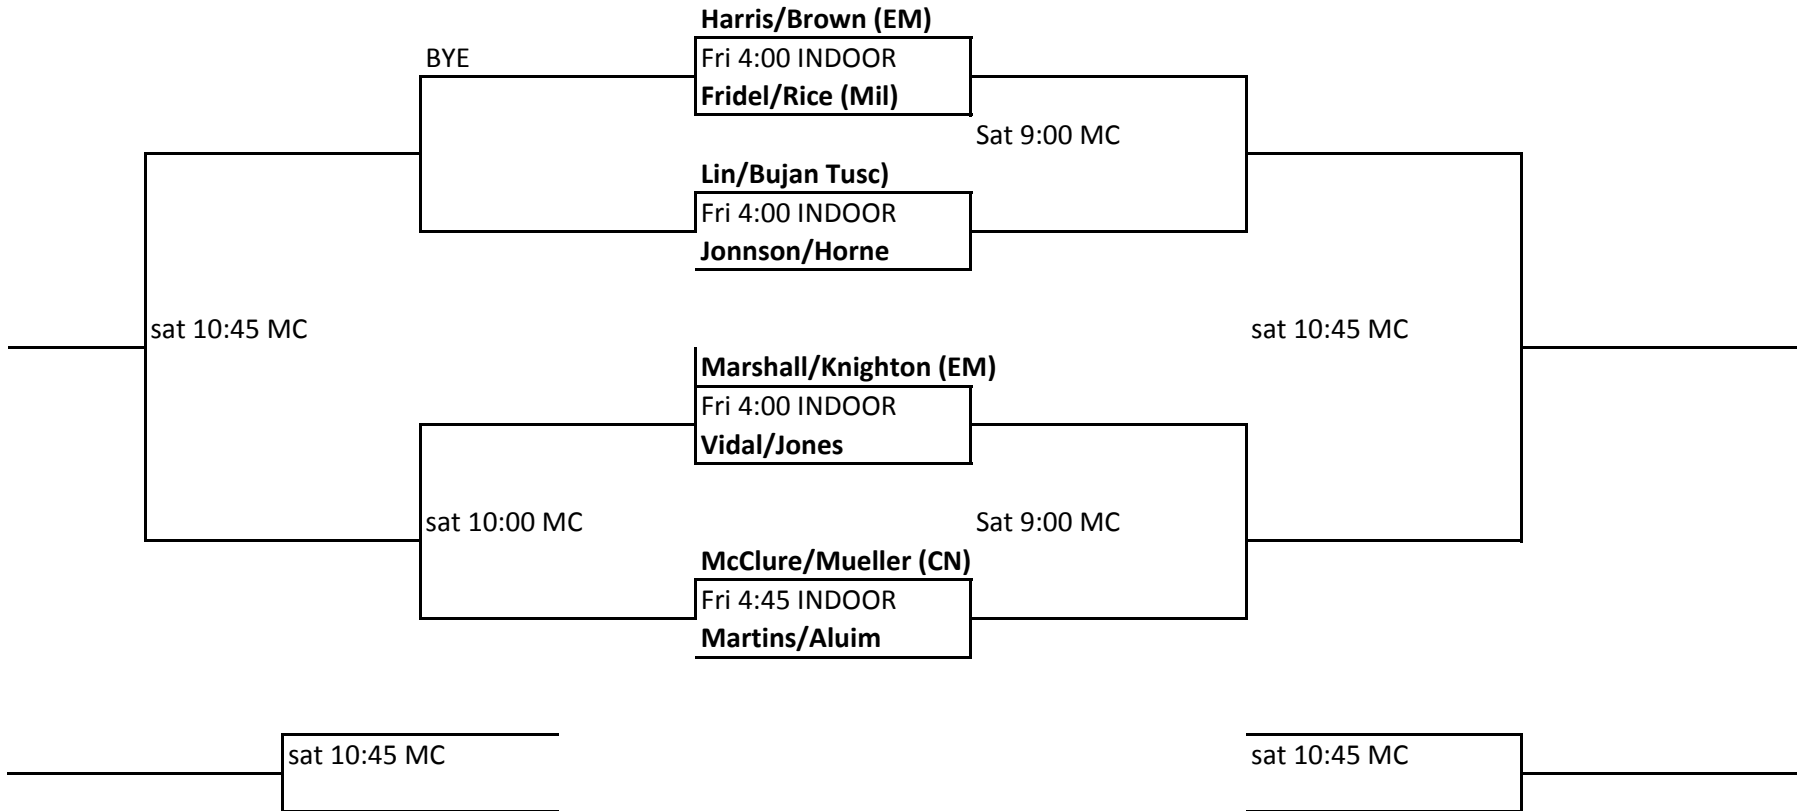

Men's A Doubles

- CN** Carson Newman
- King** King College
- EM** Emmanuel College
- Mil** Milligan College
- LMU** Lincoln Memorial College
- Tusc** Tusculmn College
- UN** Player Unattached

ETSU Fall Tournament -

Men's B Doubles

ETSU INDOOR - 1st RO
All other matches at M

- CN** Carson Newman
- King** King College
- EM** Emmanuel College
- Mil** Milligan College
- LMU** Lincoln Memorial College
- Tusc** Tusculmn College
- UN** Player Unattached

ETSU Fall Tournament -

Men's C Doubles

Colleges

- CN** Carson Newman
- King** King Collefe
- EM** Emmanuel College
- Mil** Milligan College
- LMU** Lincoln Memorial College
- Tusc** Tusculmn College
- UN** Player Unattached