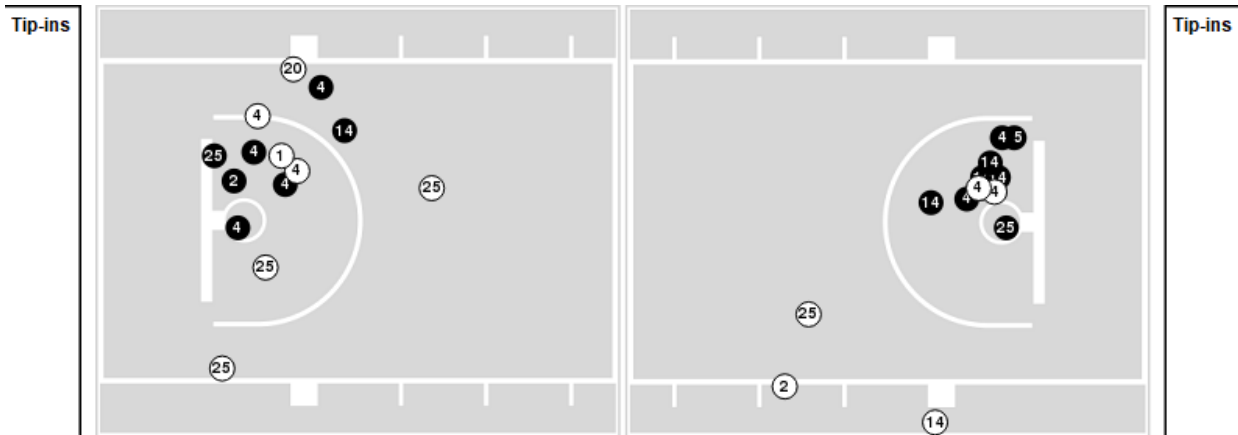

Blow Up Chart

● Made ○ Missed N - Player Number

ETSU	M/A	%
Field Goals	28/60	47
2 Points	18/37	49
3 Points	10/23	43
Free Throws	6/10	60

ETSU	M/A	%
Points in the Paint	32 (16 / 25)	64
Fast Break Points	17 (10/14)	71
Second Chance Points	9 (4/9)	44
Effective FG%	55