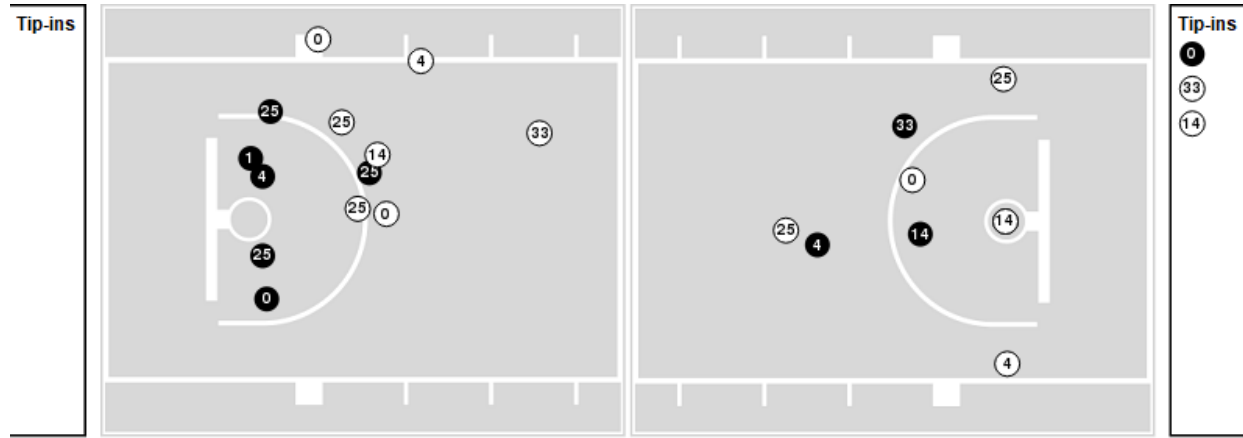

Blow Up Chart

● Made   ○ Missed   N - Player Number

ETSU	M/A	%
Field Goals	20/53	38
2 Points	14/29	48
3 Points	6/24	25
Free Throws	11/15	73

ETSU	M/A	%
Points in the Paint	20 (10 / 21)	48
Fast Break Points	8 (6/6)	100
Second Chance Points	14 (8/14)	57
Effective FG%	43