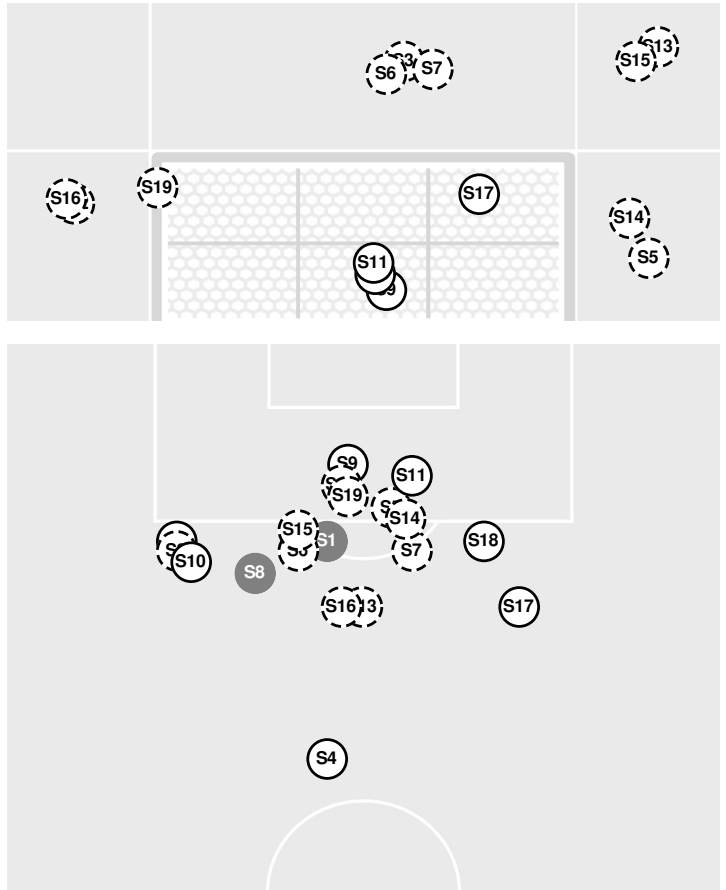

**Officials:**

Shots by Half Intervals		1st Half		2nd Half	
		Buccaneers (Bucs)	5	1	
Catamounts	10	9			

**Shot Chart**

**BUCCANEERS (BUCS)**

**CATAMOUNTS**

S Shot Off Target   
 S Shot On Target   
 S Blocked   
 G Goal / Own Goal