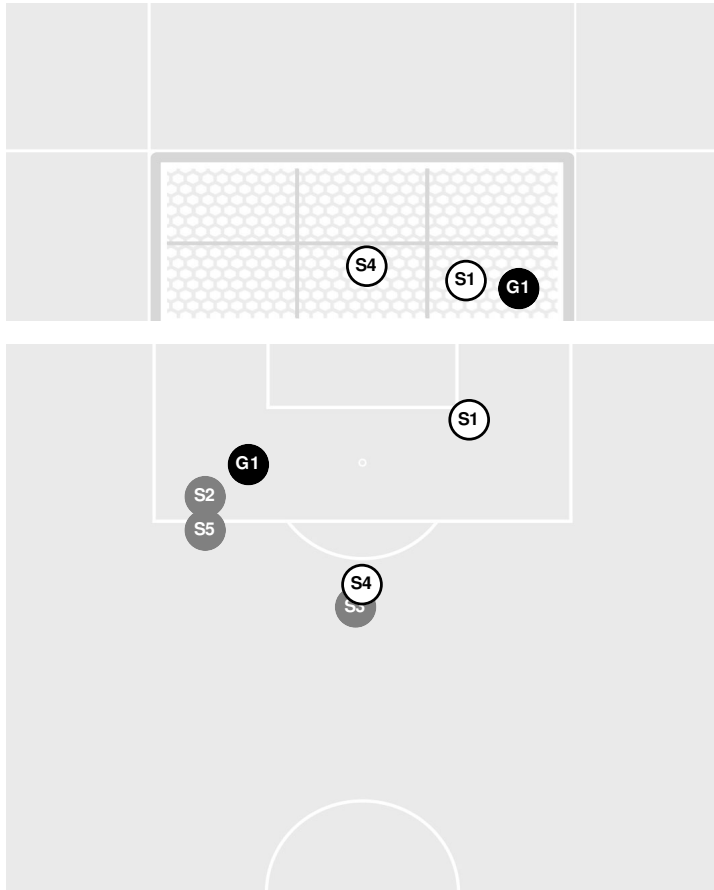

Official Soccer Shot Chart - Final
Western Caro. vs ETSU
10/9/21 Summers-Taylor Stadium, Johnson City
2021-22 Women's Soccer

Match Time: 8:30 PM
Match Duration: 01:51
Attendance: 223

Officials:

Shots by Half Intervals		1st Half		2nd Half	
		Buccaneers (Bucs)	5	1	
Catamounts	10	9			

Shot Chart

BUCCANEERS (BUCS)