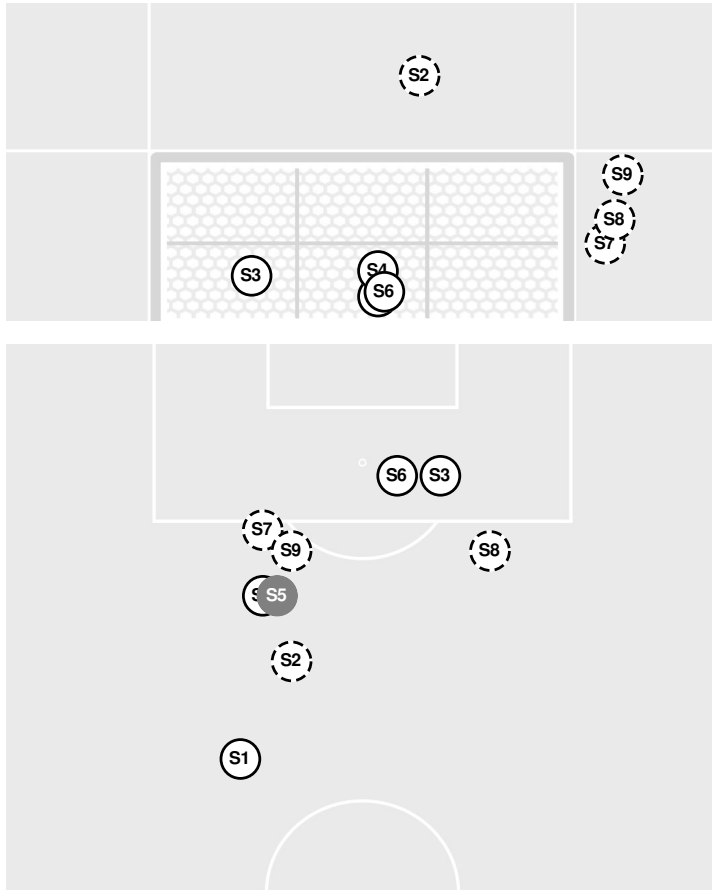

Mercer vs ETSU

9/26/21 Summers-Taylor Stadium, Johnson City
2021-22 Women's Soccer

Officials: John Matto, Zach McWhorter, Ben Ellis

Shots by Half Intervals	Buccaneers (Bucs)	1st Half	2nd Half	1st OT	2nd OT		
		Bears	2	6	1	0	4
		4	8	1	4		

Shot Chart

BUCCANEERS (BUCS)