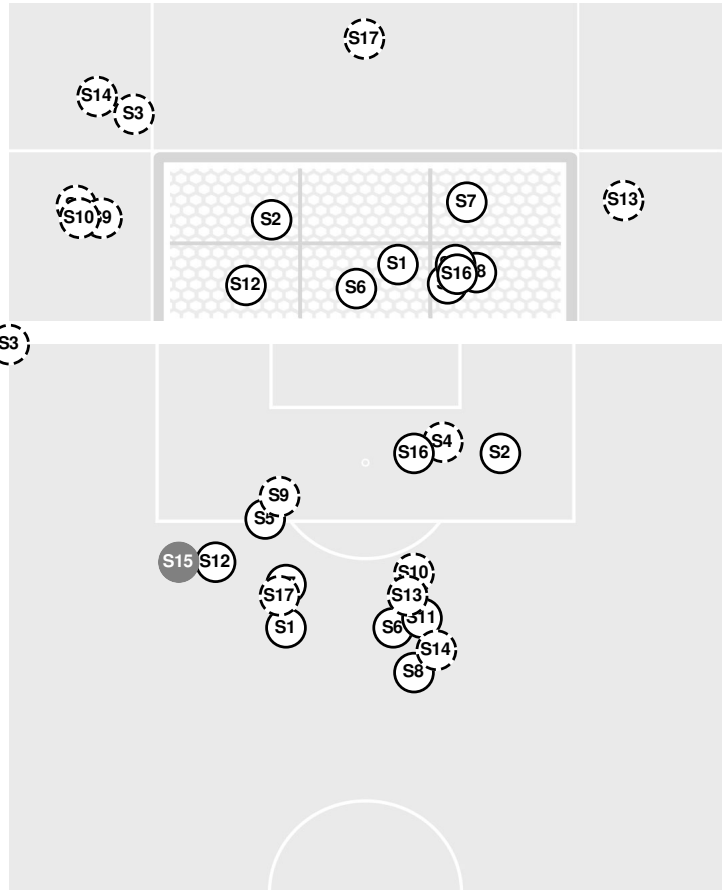

BEARS

S Shot Off Target
S Shot On Target
S Blocked
G Goal / Own Goal

Shot Summary