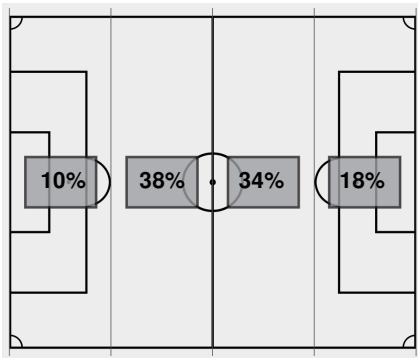

Official Soccer Box Score - Final

Mercer vs ETSU

9/26/21 Summers-Taylor Stadium, Johnson City
2021-22 Women's Soccer

Match Time: 6:00 PM

Match Duration: 02:24

Attendance: 275

Officials: John Matto, Zach McWhorter, Ben Ellis

Attacking Direction →

17	TOTAL SHOTS	9
9	SHOTS ON TARGET	4
4	SAVES	9
5	CORNERS	1
2	OFFSIDES	2
2	YELLOW CARDS	4
0	RED CARDS	1
46%	POSSESSION TOTAL	54%