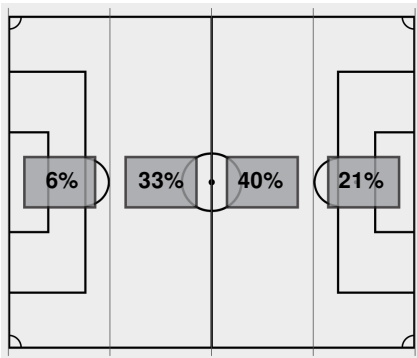

Cautions and ejections:

Stadium: Samford Track and Soccer Stadium

Officials: Referee: Kyle Johnston; Asst. Referee: Kevin Flynn; Howard Ash;

Offsides: Mercer 1, ETSU 0.

Official Soccer Box Score - First Half

Mercer vs ETSU

10/29/21 Samford Track and Soccer Stadium, Homewood
2021-22 Women's Soccer

Match Time: 6:30 PM

Match Duration: 01:58

Attendance: 70

Officials: Kyle Johnston, Kevin Flynn, Howard Ash

Attacking Direction →

5	TOTAL SHOTS	7
2	SHOTS ON TARGET	3
3	SAVES	1
3	CORNERS	0
1	OFFSIDES	0
0	YELLOW CARDS	0
0	RED CARDS	0
60%	POSSESSION TOTAL	40%

← Attacking Direction

Official's signature

Officials: Kyle Johnston, Kevin Flynn, Howard Ash