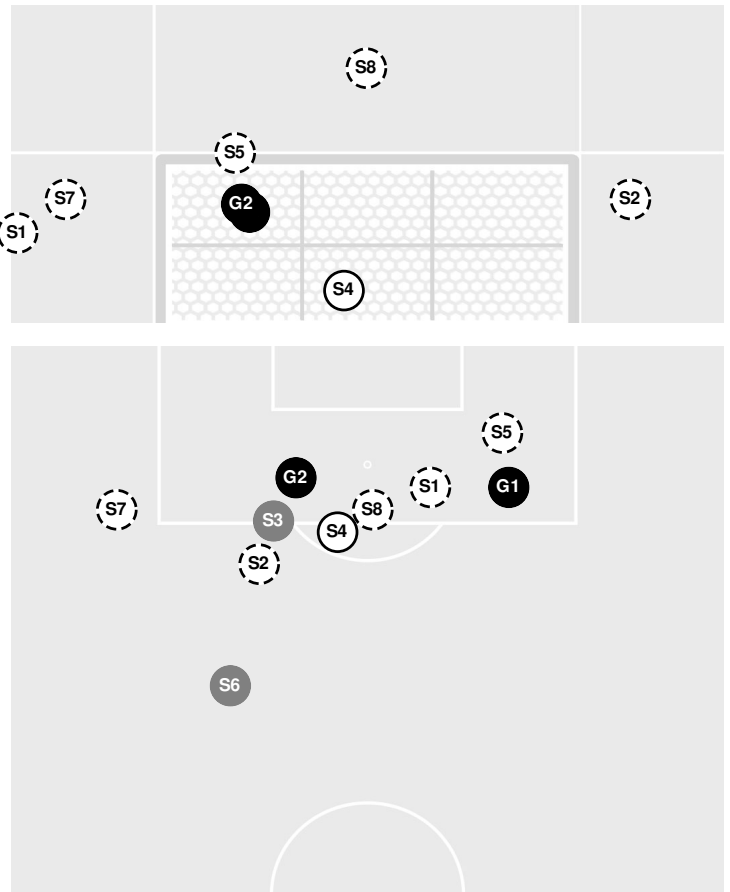

MERCER 1, ETSU 0

Mercer vs ETSU

10/29/21 Samford Track and Soccer Stadium, Homewood
2021-22 Women's Soccer

Officials: Kyle Johnston, Kevin Flynn, Howard Ash

Shots by Half Intervals

Buccaneers (Bucs)
Bears

	1st Half	2nd Half
Buccaneers (Bucs)	7	4
Bears	5	5

Shot Chart

BUCCANEERS (BUCS)

BEARS

(S) Shot Off Target (S) Shot On Target (S) Blocked (G) Goal / Own Goal

Shot Summary

BUCCANEERS (BUCS)

No	Time	Player	Description
S1	3'	16, Jenna Brown	
S2	13'	16, Jenna Brown	Saved
S3	35'	11, Katie Philips	Saved
S5	40'	21, Ellie Cornell	
S6	41'	15, Momoko Horiuchi	
S7	42'	26, Lindsey Cook	Saved
S8	64'	21, Ellie Cornell	Saved
S9	78'	26, Lindsey Cook	
S10	84'	5, Taylor Limprevil	
S11	88'	2, Sinoxolo Cesane	Saved