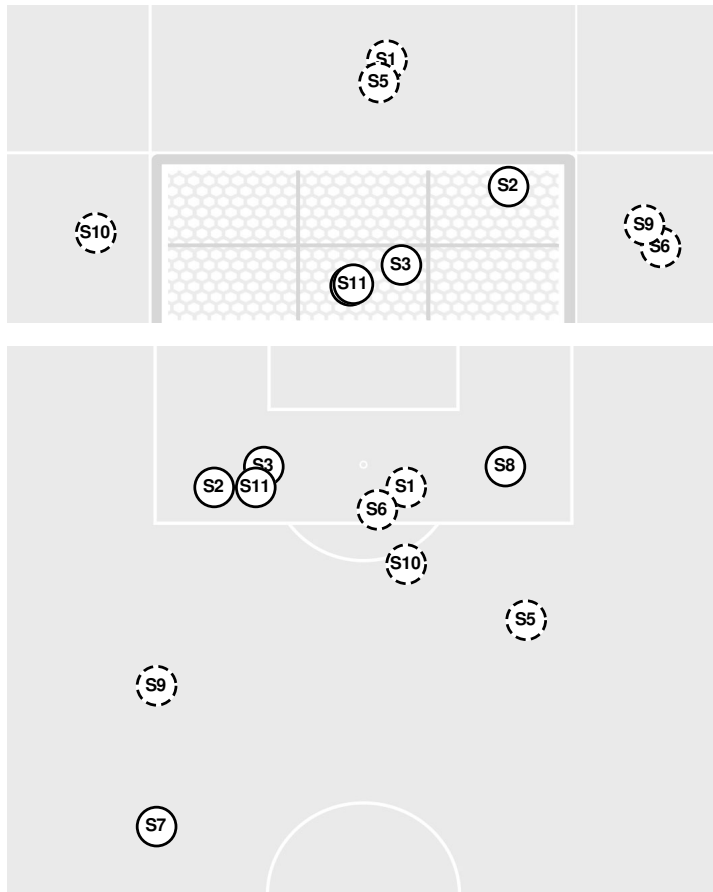

MERCER 1, ETSU 0

Mercer vs ETSU

10/29/21 Samford Track and Soccer Stadium, Homewood
2021-22 Women's Soccer

Officials: Kyle Johnston, Kevin Flynn, Howard Ash

Shots by Half Intervals

Buccaneers (Bucs)
Bears

	1st Half	2nd Half
Buccaneers (Bucs)	7	4
Bears	5	5

Shot Chart

BUCCANEERS (BUCS)

BEARS

(S) Shot Off Target (S) Shot On Target (S) Blocked (G) Goal / Own Goal

Shot Summary

BUCCANEERS (BUCS)

No	Time	Player	Description
S1	3'	16, Jenna Brown	
S2	13'	16, Jenna Brown	Saved
S3	35'	11, Katie Philips	Saved
S5	40'	21, Ellie Cornell	
S6	41'	15, Momoko Horiuchi	
S7	42'	26, Lindsey Cook	Saved
S8	64'	21, Ellie Cornell	Saved
S9	78'	26, Lindsey Cook	
S10	84'	5, Taylor Limprevil	
S11	88'	2, Sinoxolo Cesane	Saved