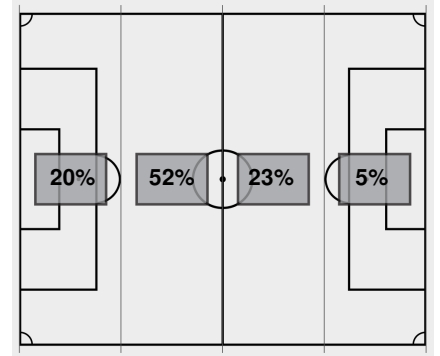

Officials: Kyle Johnston, Kevin Flynn, Howard Ash

Stadium: Samford Track and Soccer Stadium

Officials: Referee: Kyle Johnston; Asst. Referee: Kevin Flynn; Howard Ash;

Offsides: Mercer 1, ETSU 0.

Attacking Direction →

10	TOTAL SHOTS	11
3	SHOTS ON TARGET	5
5	SAVES	1
4	CORNERS	1
1	OFFSIDES	0
1	YELLOW CARDS	1
0	RED CARDS	0
47%	POSSESSION TOTAL	53%

← Attacking Direction

Official's signature

Mercer vs ETSU

10/29/21 Samford Track and Soccer Stadium, Homewood
2021-22 Women's Soccer