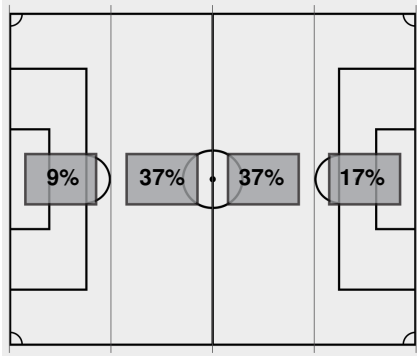

Mercer vs ETSU

10/29/21 Samford Track and Soccer Stadium, Homewood
2021-22 Women's Soccer

Officials: Kyle Johnston, Kevin Flynn, Howard Ash

Stadium: Samford Track and Soccer Stadium

Officials: Referee: Kyle Johnston; Asst. Referee: Kevin Flynn; Howard Ash;

Offsides: Mercer 1, ETSU 0.

Attacking Direction →

10	TOTAL SHOTS	11
3	SHOTS ON TARGET	5
5	SAVES	1
4	CORNERS	1
1	OFFSIDES	0
1	YELLOW CARDS	1
0	RED CARDS	0
47%	POSSESSION TOTAL	53%