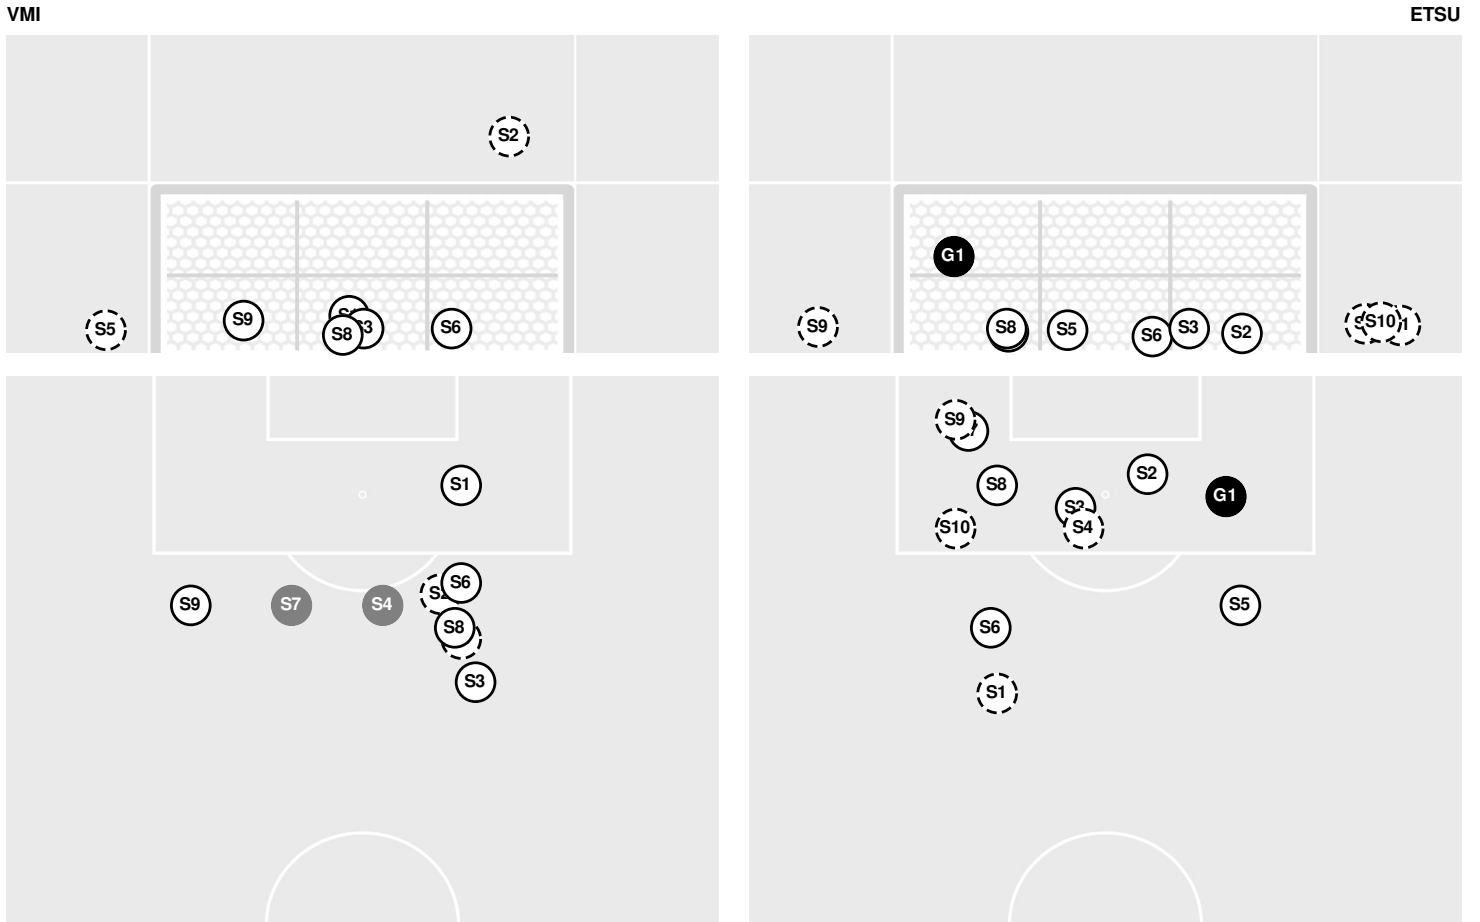

ETSU 1, VMI 0

ETSU vs VMI

10/24/21 Patchin Field, Lexington, Va.

VMI vs. ETSU

Officials: Austin Saini, Caleb Perry, John Lesnick

Shots by Half Intervals	VMI	1st Half	2nd Half
		ETSU	3

Shot Chart

S Shot Off Target
 S Shot On Target
 S Blocked
 G Goal / Own Goal

Shot Summary

Official Soccer Shot Chart - Final

ETSU vs VMI

10/24/21 Patchin Field, Lexington, Va.

VMI vs. ETSU

Match Time: 2:00 PM

Match Duration: 01:52

Attendance: 174