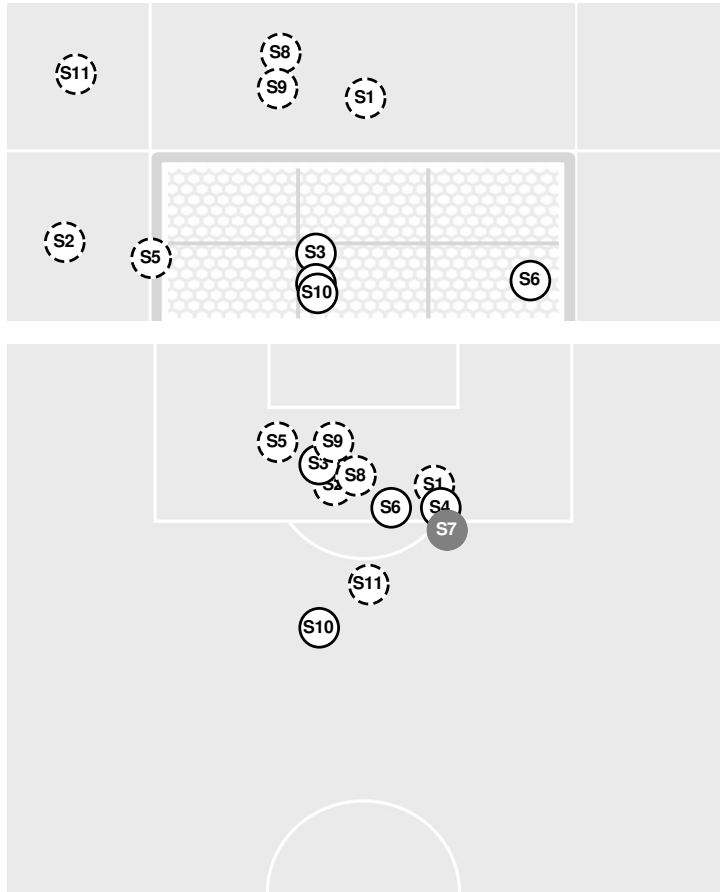

Shot Chart

HIGHLANDERS

BUCCANEERS (BUCS)

S Shot Off Target
 S Shot On Target
 S Blocked
 G Goal / Own Goal

Shot Summary

Official Soccer Shot Chart - Final

ETSU vs Radford

9/2/21 Patrick D. Cupp Memorial Stadium, Radford
2021-22 Women's Soccer