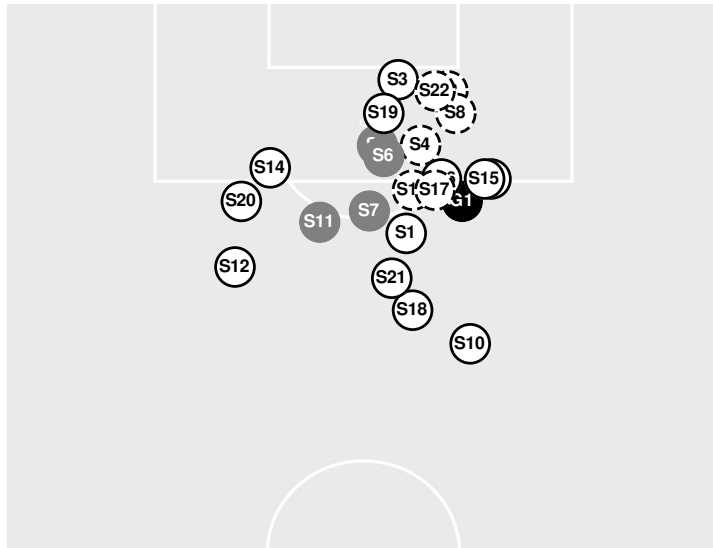

PRESBYTERIAN 0, ETSU 0

Presbyterian vs ETSU

8/26/21 Summers-Taylor Stadium, Johnson City
2021-22 Women's Soccer

Officials:

Shots by Half Intervals

Buccaneers (Bucs)
Blue Hose

	1st Half	2nd Half
Buccaneers (Bucs)	13	10
Blue Hose	0	2

Shot Chart

BUCCANEERS (BUCS)

BLUE HOSE

S Shot Off Target
 S Shot On Target
 S Blocked
 G Goal / Own Goal

Shot Summary

Official Soccer Shot Chart - Final
Presbyterian vs ETSU
8/26/21 Summers-Taylor Stadium, Johnson City
2021-22 Women's Soccer