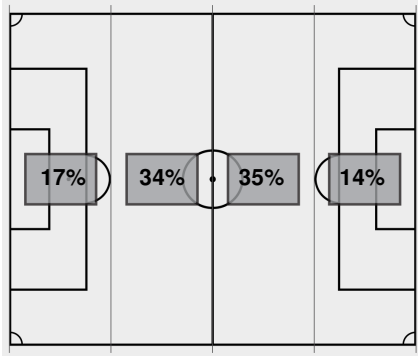

Presbyterian vs ETSU

8/26/21 Summers-Taylor Stadium, Johnson City
2021-22 Women's Soccer

Match Time: 7:00 PM

Match Duration: 01:48

Attendance: 211

Officials:

Stadium: Summers-Taylor Stadium

Officials:

Offsides: Presbyterian 1, ETSU 0.

Attacking Direction →

2	TOTAL SHOTS	23
1	SHOTS ON TARGET	13
12	SAVES	1
0	CORNERS	9
1	OFFSIDES	0
0	YELLOW CARDS	2
0	RED CARDS	0
33%	POSSESSION TOTAL	67%

← Attacking Direction