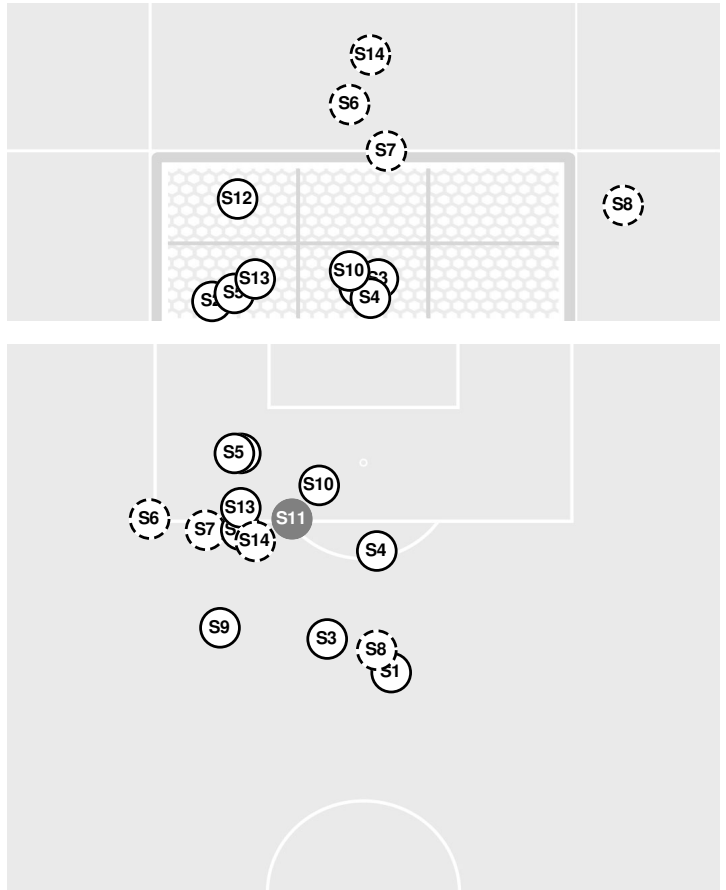

TENNESSEE TECH 0, ETSU 0

Official Soccer Shot Chart - Final
Tennessee Tech vs ETSU
 9/17/21 Summers-Taylor Stadium, Johnson City
 2021-22 Women's Soccer

Match Time: 7:00 PM
Match Duration: 02:21
Attendance: 483

Officials:

Shots by Half Intervals	Buccaneers (Bucs)	1st Half	2nd Half	1st OT	2nd OT
		Buccaneers (Bucs)	1	5	3
	Golden Eagles	7	4	2	1

Shot Chart

BUCCANEERS (BUCS)

GOLDEN EAGLES

S Shot Off Target
 S Shot On Target
 S Blocked
 G Goal / Own Goal