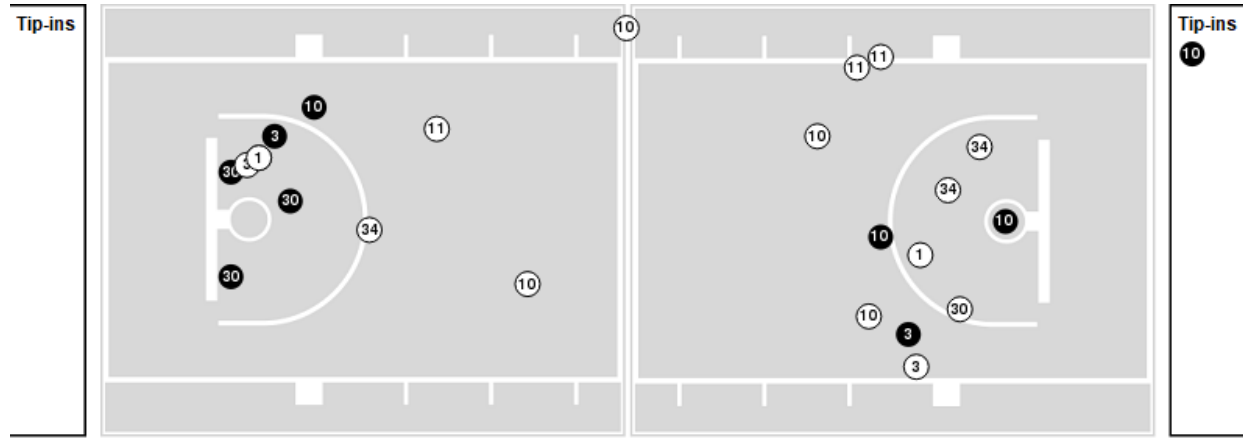

Blow Up Chart

● Made ○ Missed N - Player Number

Converse	M/A	%
Field Goals	14/49	29
2 Points	8/26	31
3 Points	6/23	26
Free Throws	1/4	25

Converse	M/A	%
Points in the Paint	16 (8 / 21)	38
Fast Break Points	0 (0/0)	0
Second Chance Points	9 (4/5)	80
Effective FG%	35