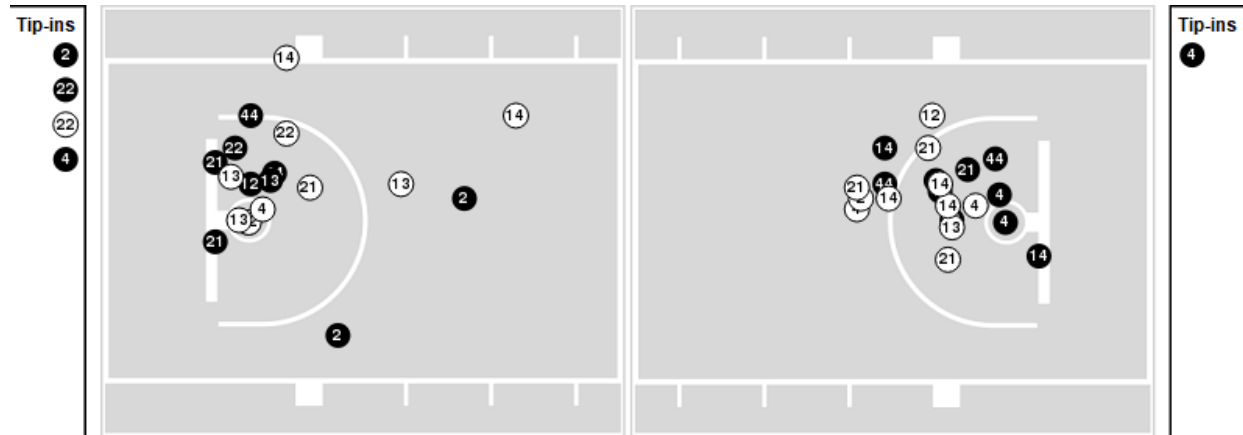

Blow Up Chart

● Made   ○ Missed   N - Player Number

ETSU	M/A	%
Field Goals	28/63	44
2 Points	24/47	51
3 Points	4/16	25
Free Throws	13/19	68

ETSU	M/A	%
Points in the Paint	44 (22 / 41)	54
Fast Break Points	18 (11/12)	92
Second Chance Points	15 (8/14)	57
Effective FG%	48