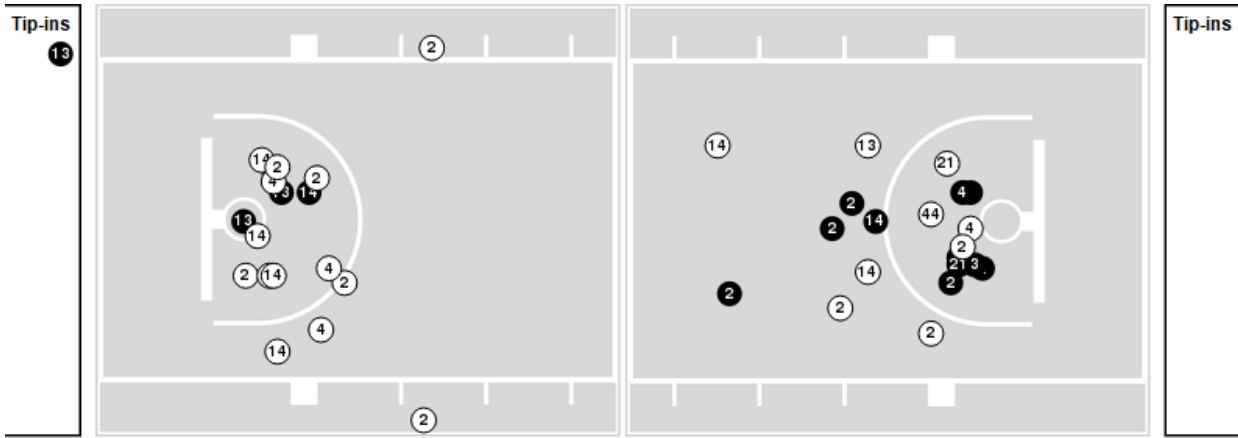

Blow Up Chart

N Made   **O** Missed   N - Player Number

ETSU	M/A	%
Field Goals	17/57	30
2 Points	15/41	37
3 Points	2/16	12
Free Throws	25/35	71

ETSU	M/A	%
Points in the Paint	30 (15 / 36)	42
Fast Break Points	12 (7/8)	88
Second Chance Points	5 (4/8)	50
Effective FG%	32