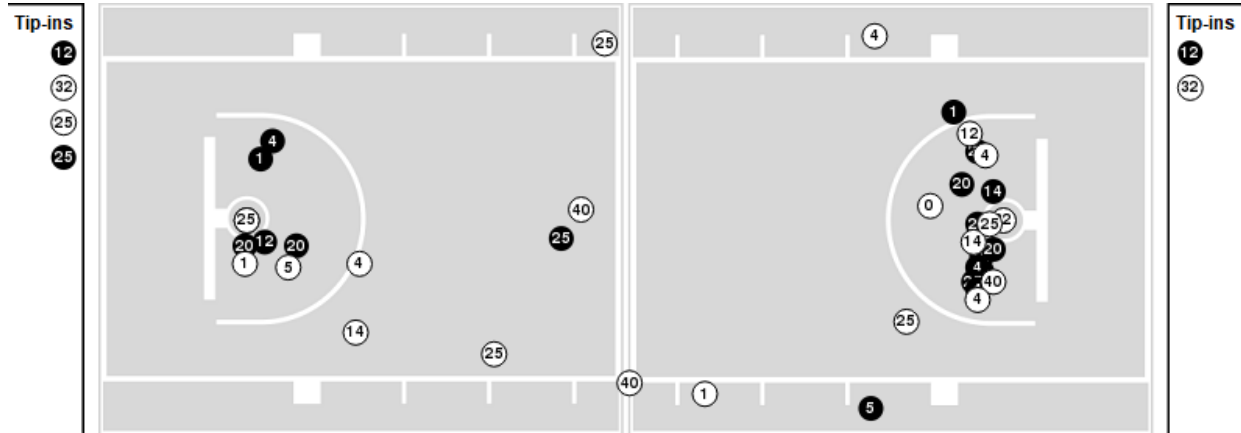

Blow Up Chart

● Made ○ Missed N - Player Number

Troy	M/A	%
Field Goals	30/73	41
2 Points	27/56	48
3 Points	3/17	18
Free Throws	16/19	84

Troy	M/A	%
Points in the Paint	40 (20 / 37)	54
Fast Break Points	28 (16/16)	100
Second Chance Points	9 (6/16)	38
Effective FG%	43