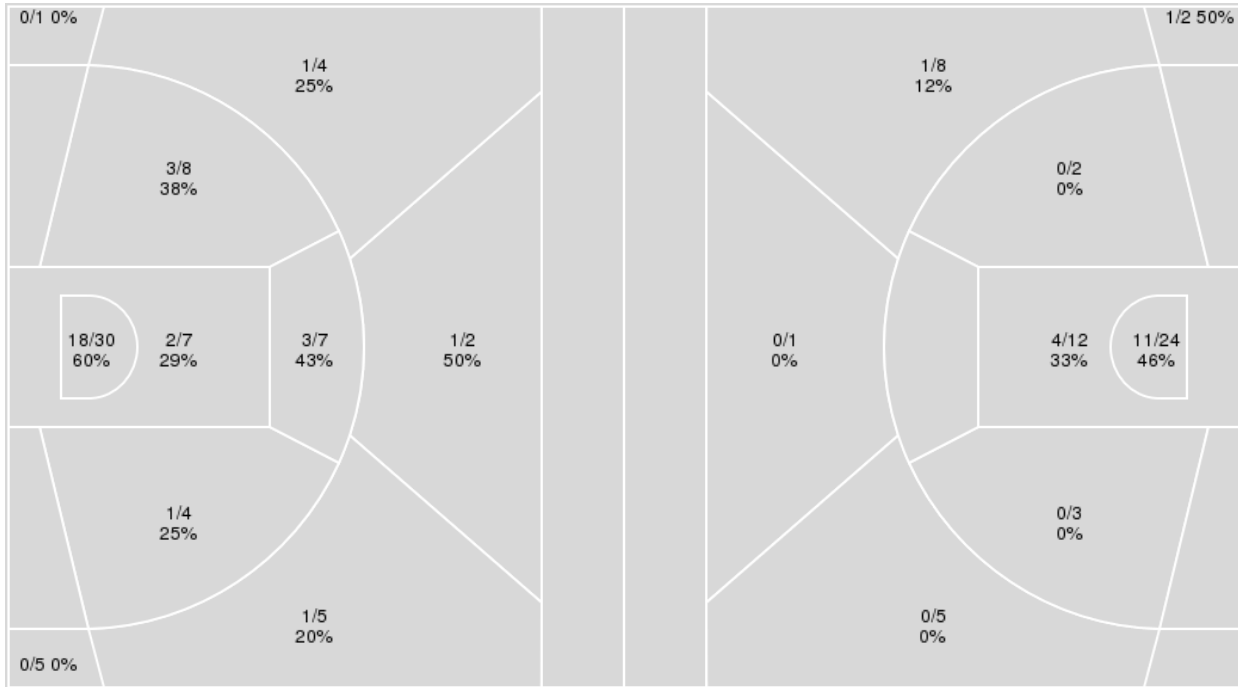

ETSU at Troy

12/11/19 Trojan Arena, Troy
2019-20 Women's Basketball

Game Time: 6:00 PM
Game Duration: 1:58
Attendance: 1,569

Officials: Amy Bonner, Brian Garland, Jamie Broderick

{ Players => 0, 1, 2, 4, 5, 10, 11, 12, 14, 20, 21, 25, 32, 40; } FG Types { Players => All; } FG Types => All; Results => All;
=> All; Results => All;

Troy

ETSU

Troy	M/A	%
Field Goals	30/73	41
2 Points	27/56	48
3 Points	3/17	18
Free Throws	16/19	84

ETSU	M/A	%
Field Goals	17/57	30
2 Points	15/41	37
3 Points	2/16	12
Free Throws	25/35	71