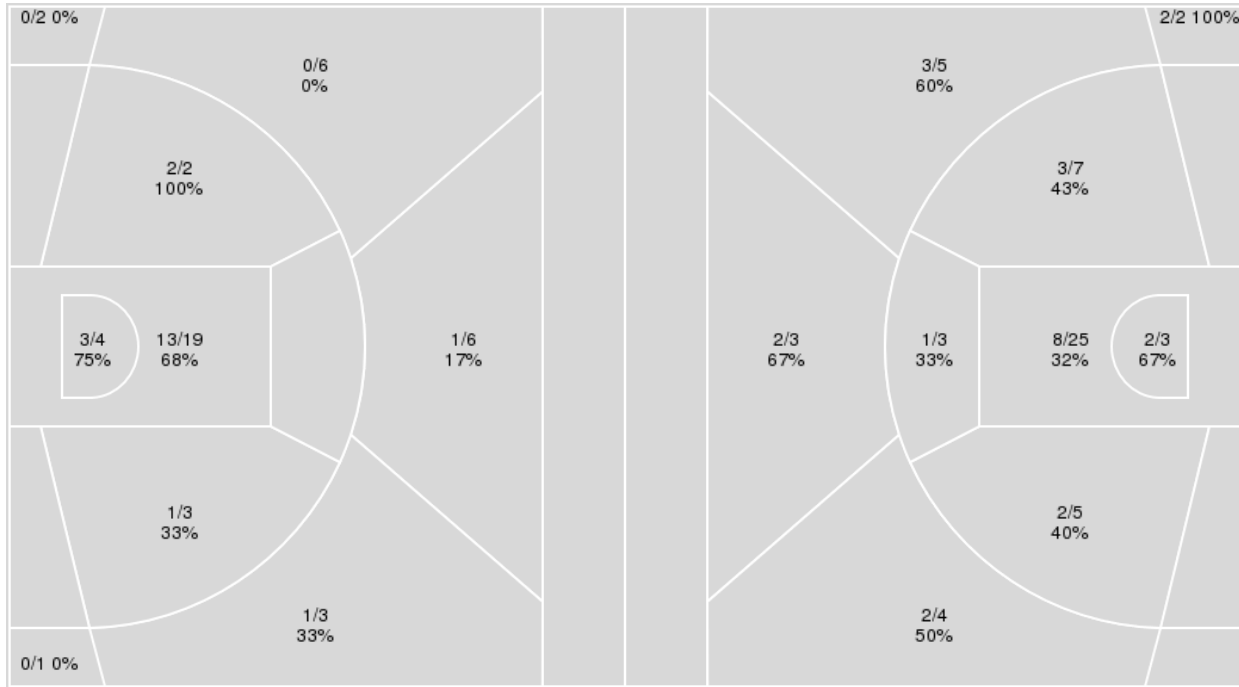

ETSU at Chattanooga

02/29/20 McKenzie Arena, Chattanooga
2019-20 Women's Basketball

Officials: Timothy Bryant, Adrienne Gilmore, Larry Mellinger

{ Players => All; } FG Types => All; Results => All;

{ Players => All; } FG Types => All; Results => All;

Chattanooga

ETSU

Chattanooga	M/A	%
Field Goals	21/46	46
2 Points	19/28	68
3 Points	2/18	11
Free Throws	25/33	76

ETSU	M/A	%
Field Goals	25/57	44
2 Points	16/43	37
3 Points	9/14	64
Free Throws	6/6	100