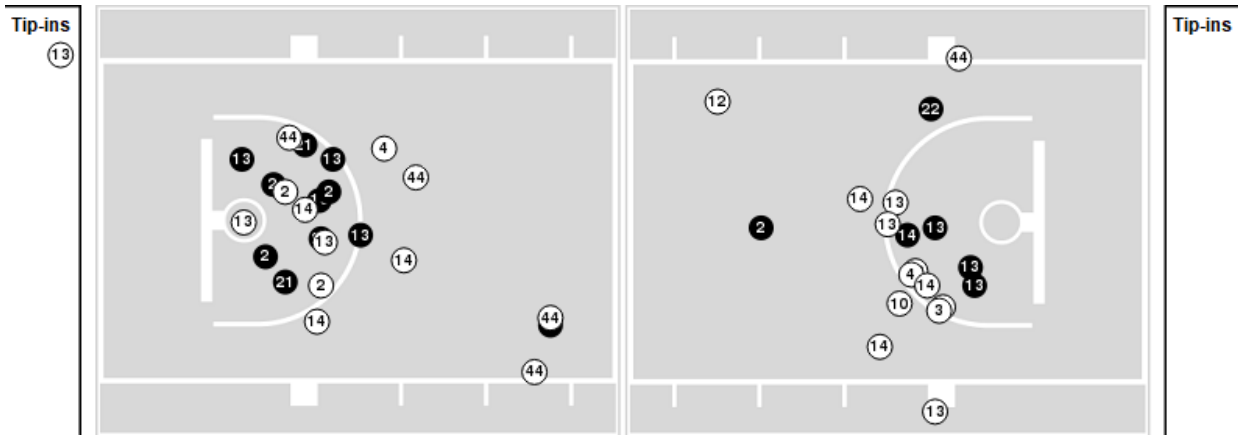

Blow Up Chart

● Made   ○ Missed   N - Player Number

ETSU	M/A	%
Field Goals	20/60	33
2 Points	18/49	37
3 Points	2/11	18
Free Throws	14/23	61

ETSU	M/A	%
Points in the Paint	34 (17 / 40)	43
Fast Break Points	6 (3/3)	100
Second Chance Points	13 (7/18)	39
Effective FG%	35