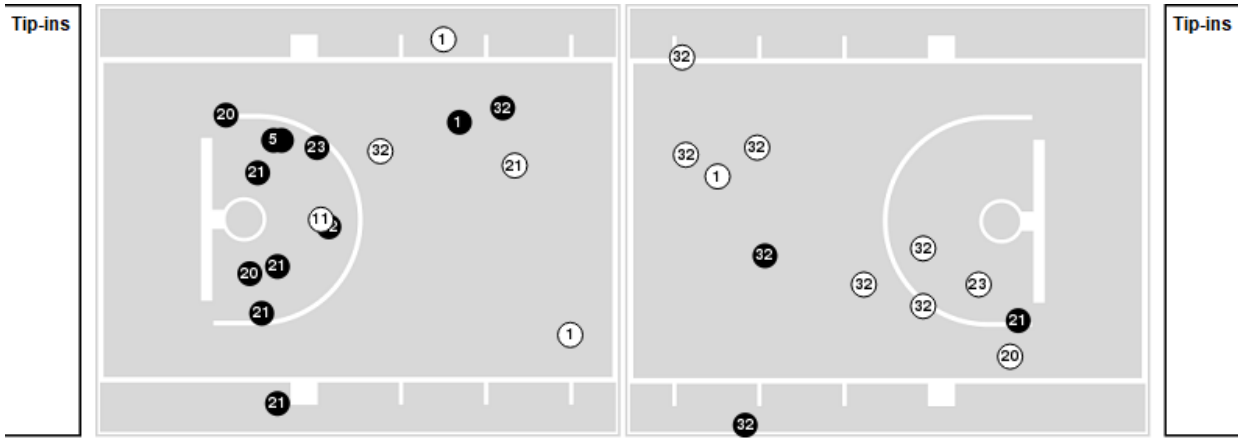

Blow Up Chart

● N Made   ○ N Missed   N - Player Number

Mercer	M/A	%
Field Goals	20/59	34
2 Points	20/56	36
3 Points	0/3	0
Free Throws	14/21	67

Mercer	M/A	%
Points in the Paint	26 (13 / 25)	52
Fast Break Points	6 (3/3)	100
Second Chance Points	10 (7/16)	44
Effective FG%	34