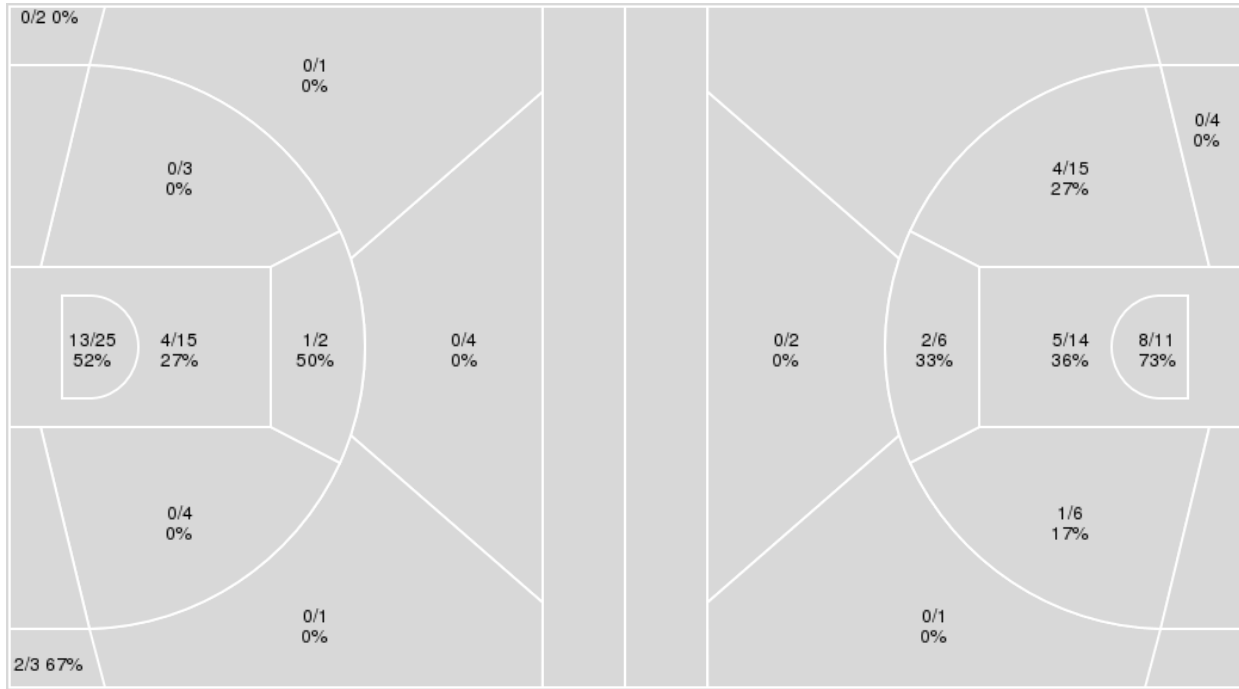

Mercer at ETSU

02/22/20 Brooks Gym, Johnson City
2019-20 Women's Basketball

Game Time: 2:00 PM
Game Duration: 2:00
Attendance: 705

Officials: Nic Cappel, Rob Fessler, Carla Roberts

{ Players => 2, 3, 4, 10, 11, 12, 13, 14, 20, 21, 22, 23, 24, 34, 44; } FG { Players => All; } FG Types => All; Results => All;
Types => All; Results => All;

ETSU

Mercer

ETSU	M/A	%
Field Goals	20/60	33
2 Points	18/49	37
3 Points	2/11	18
Free Throws	14/23	61

Mercer	M/A	%
Field Goals	20/59	34
2 Points	20/56	36
3 Points	0/3	0
Free Throws	14/21	67