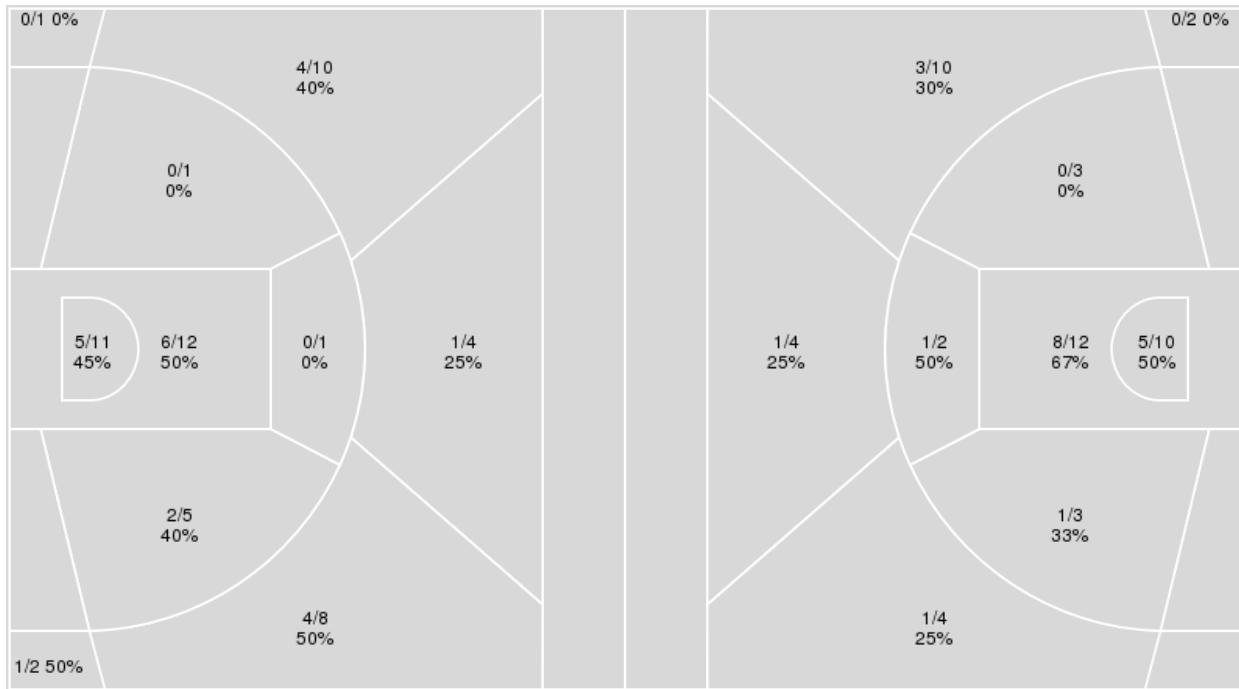

Officials: Tim Boston, Kristi Weed, Rob Fessler

{ Players => 2, 3, 4, 10, 11, 12, 13, 14, 20, 21, 22, 23, 24, 34, 44; } FG
Types => All; Results => All;

{ Players => 00, 3, 4, 5, 12, 14, 15, 20, 30, 33, *; } FG Types => All;
Results => All;

ETSU

Western Carolina

ETSU	M/A	%
Field Goals	23/55	42
2 Points	13/30	43
3 Points	10/25	40
Free Throws	20/23	87

Western Carolina	M/A	%
Field Goals	20/50	40
2 Points	15/30	50
3 Points	5/20	25
Free Throws	4/10	40