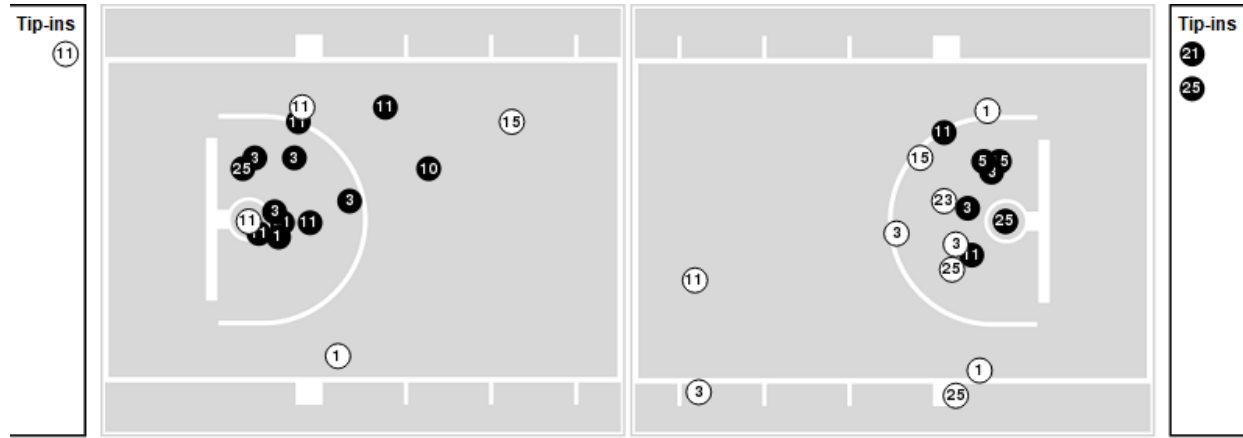

Blow Up Chart

● Made ○ Missed N - Player Number

ETSU	M/A	%
Field Goals	31/68	46
2 Points	23/42	55
3 Points	8/26	31
Free Throws	4/9	44

ETSU	M/A	%
Points in the Paint	40 (20 / 32)	63
Fast Break Points	6 (3/4)	75
Second Chance Points	15 (7/18)	39
Effective FG%	51