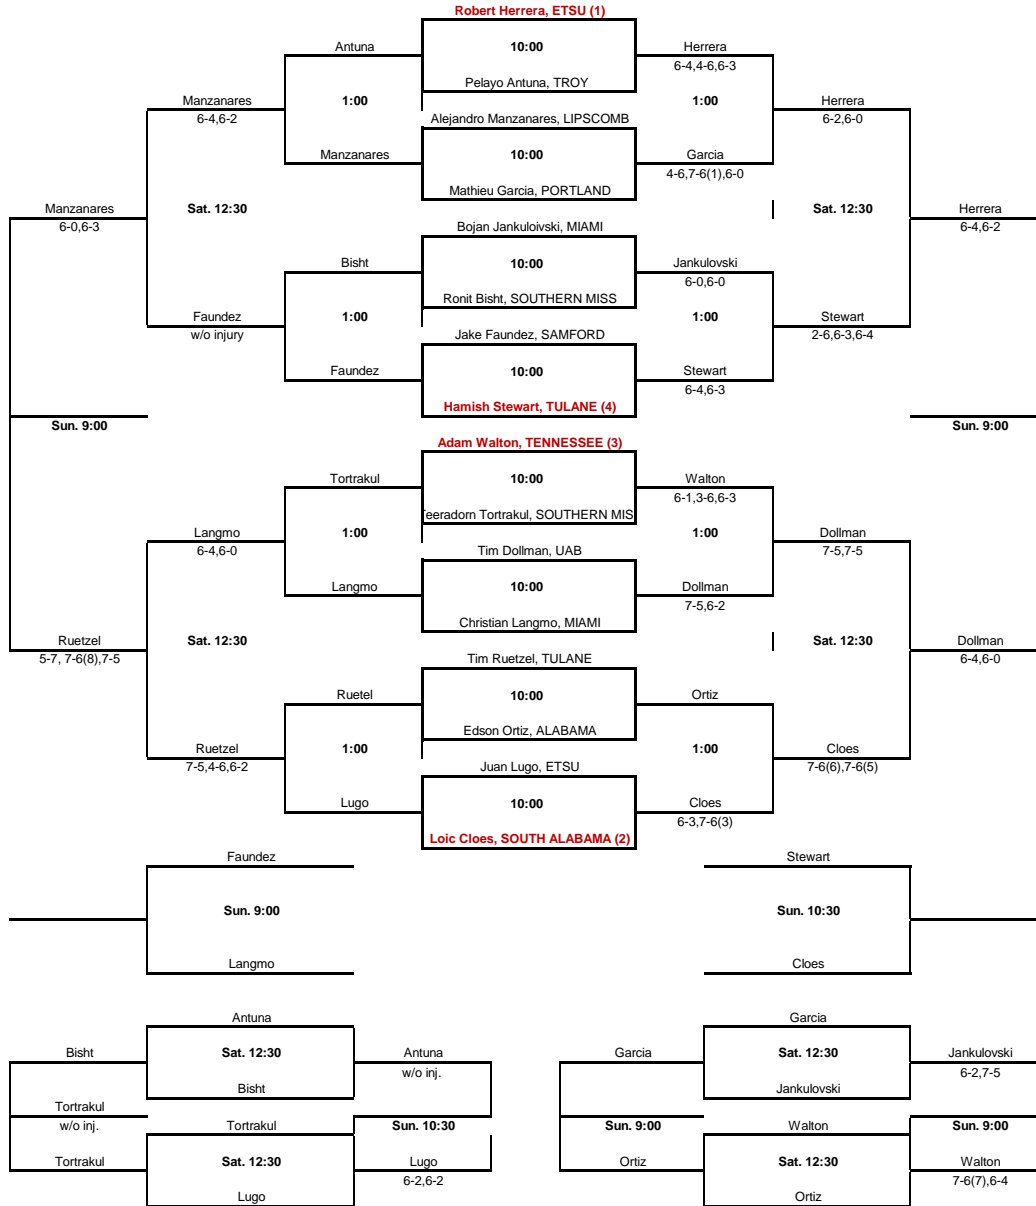

2017 CCB Collegiate Invitational

Crimson Singles Draw

Hosted by The Country Club of Birmingham & The University of Alabama (Nov. 10-12, 2017)

ITA Code: 352684

2017 CCB Collegiate Invitational

White Singles Draw

Hosted by The Country Club of Birmingham & The University of Alabama (Nov. 10-12, 2017)

ITA Code: 352685

2017 CCB Collegiate Invitational

Houndstooth Singles Draw

Hosted by The Country Club of Birmingham & The University of Alabama (Nov. 10-12, 2017)