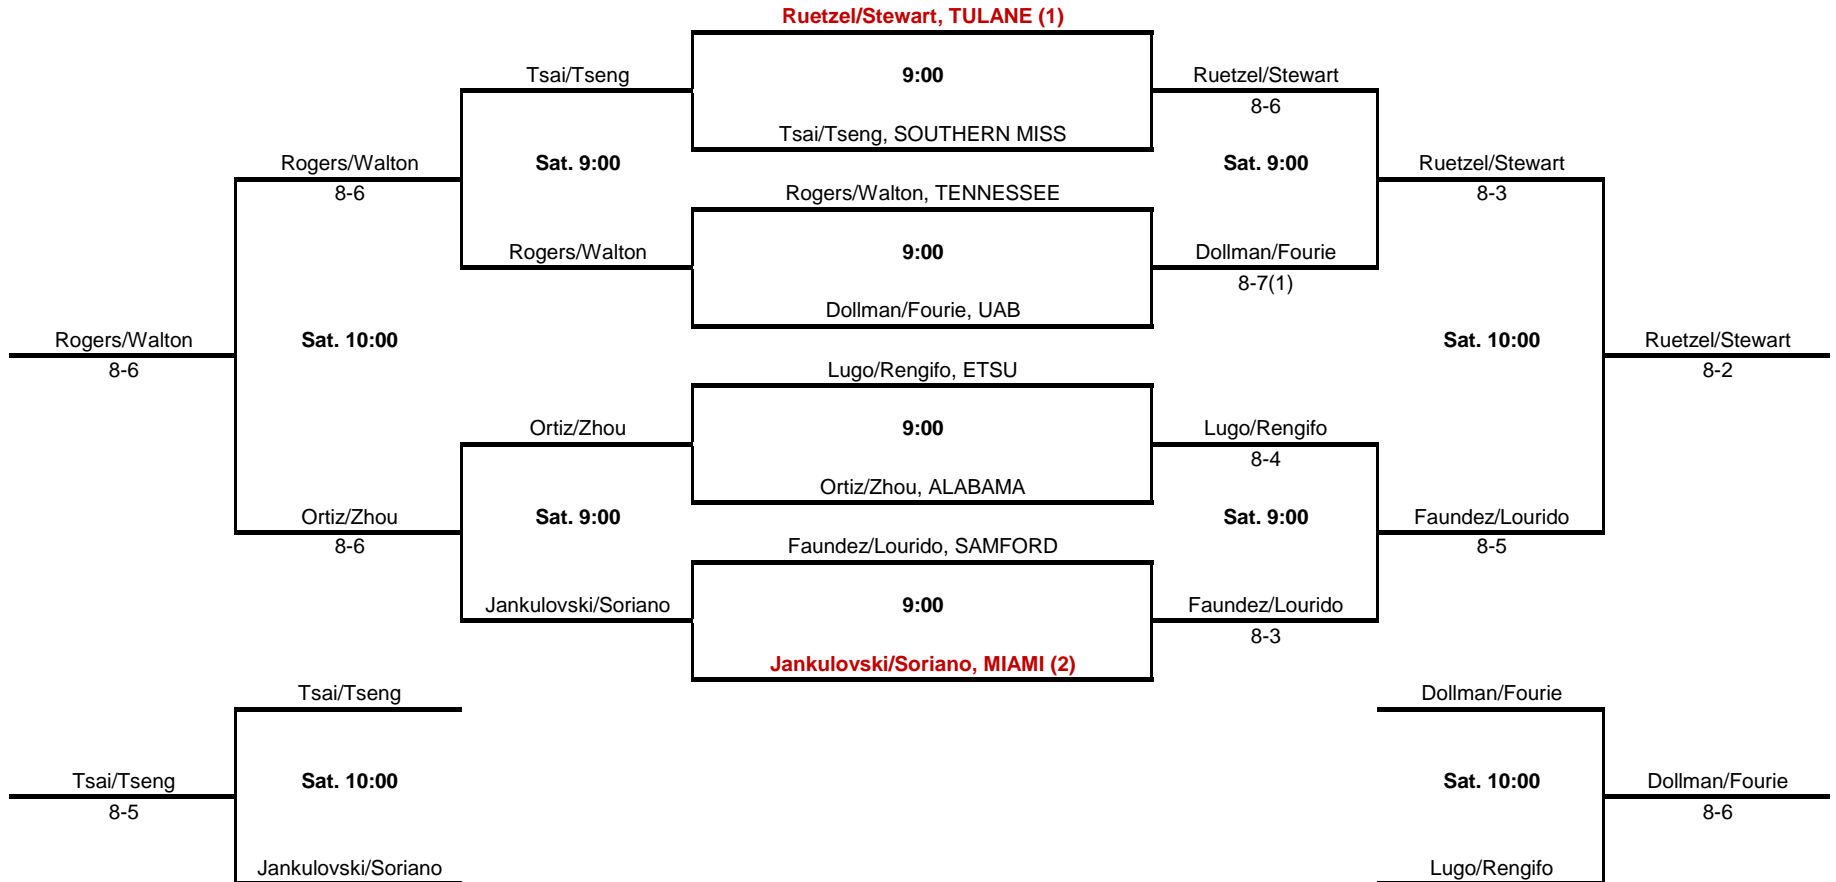

ITA Code: 352886

2017 CCB Collegiate Invitational

Crimson Doubles Draw

Hosted by The Country Club of Birmingham & The University of Alabama (Nov. 10-12, 2017)

ITA Code: 352687

2017 CCB Collegiate Invitational

White Doubles Draw

Hosted by The Country Club of Birmingham & The University of Alabama (Nov. 10-12, 2017)

ITA Code: 352688

2017 CCB Collegiate Invitational

Houndstooth Doubles Draw

Hosted by The Country Club of Birmingham & The University of Alabama (Nov. 10-12, 2017)