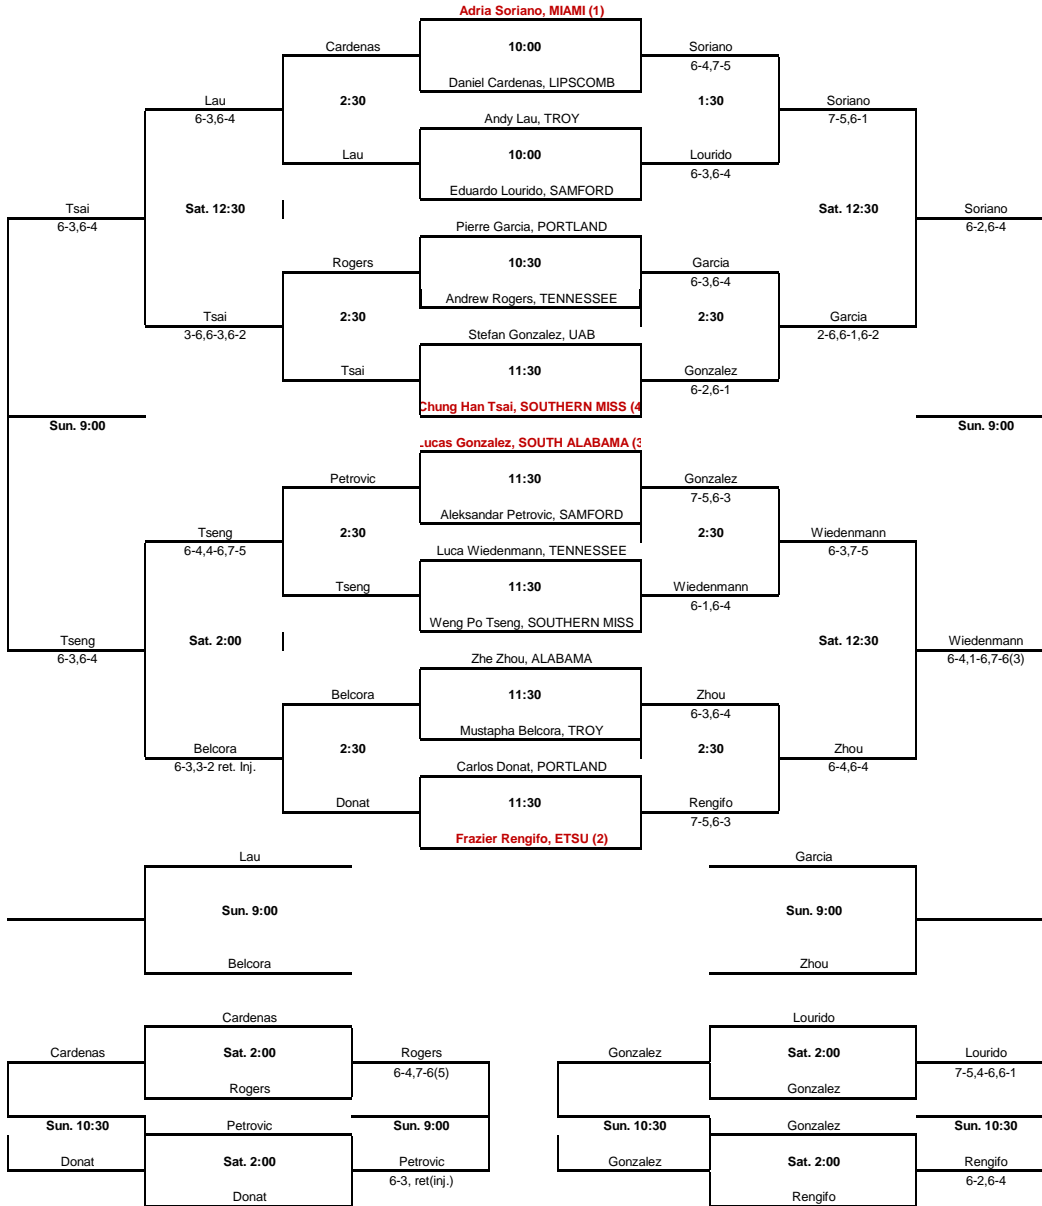

2017 CCB Collegiate Invitational

Crimson Singles Draw

Hosted by The Country Club of Birmingham & The University of Alabama (Nov. 10-12, 2017)

ITA Code: 352684

2017 CCB Collegiate Invitational

White Singles Draw

Hosted by The Country Club of Birmingham & The University of Alabama (Nov. 10-12, 2017)

ITA Code: 352685

2017 CCB Collegiate Invitational

Houndstooth Singles Draw

Hosted by The Country Club of Birmingham & The University of Alabama (Nov. 10-12, 2017)