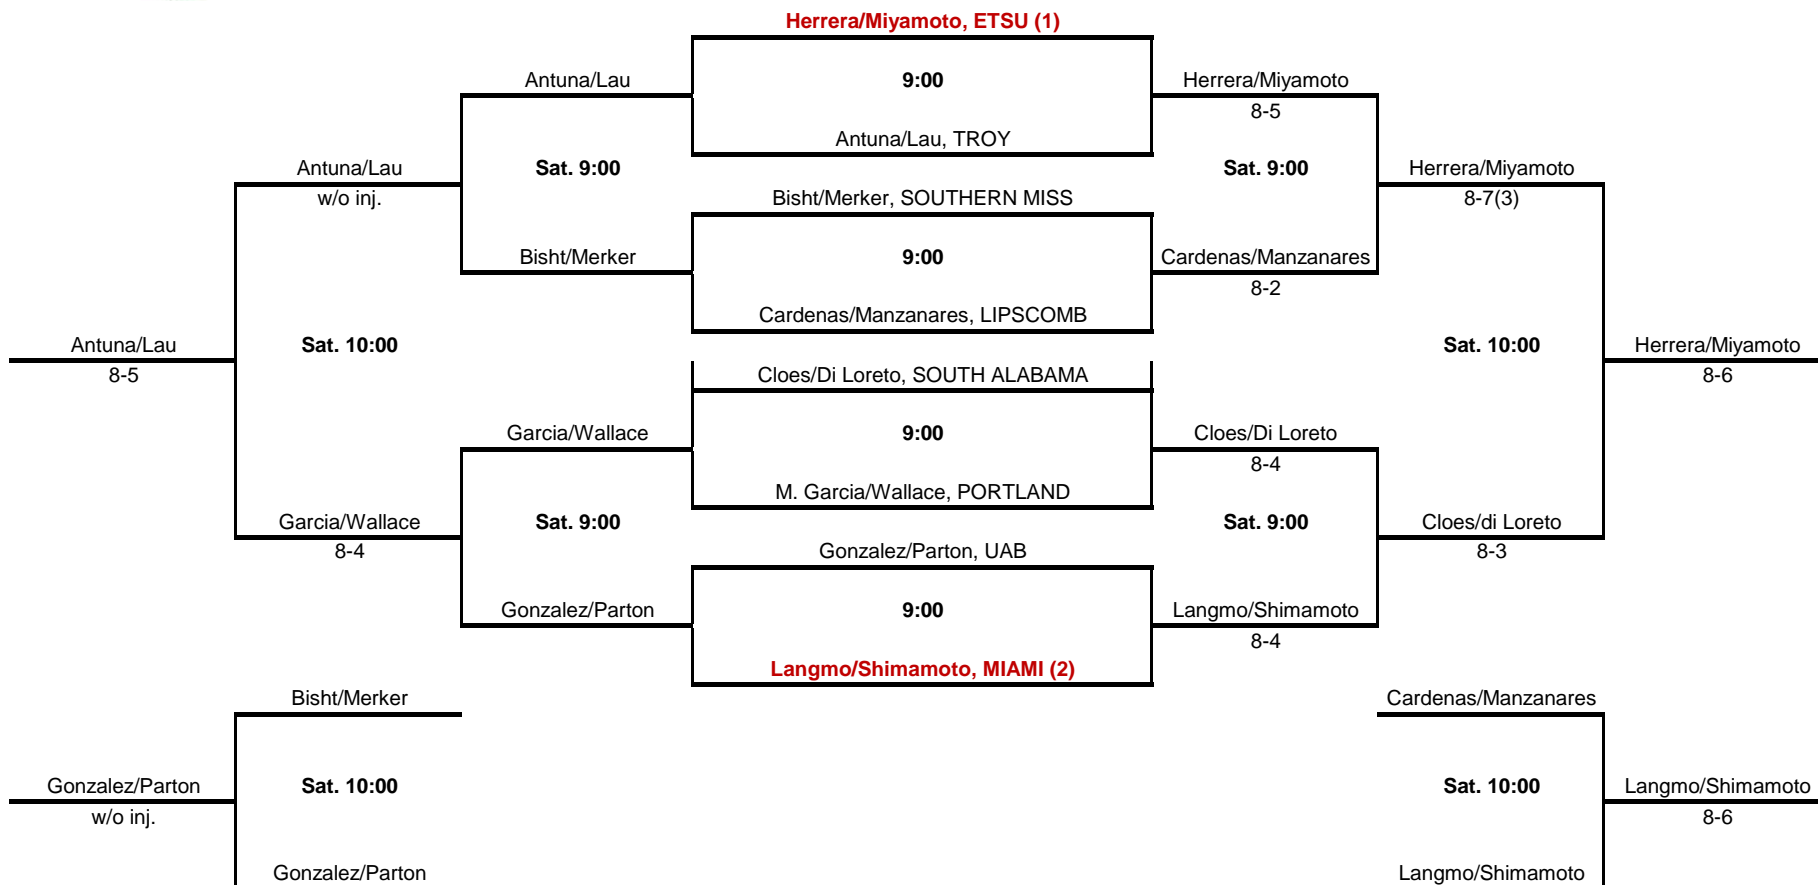

Hosted by The Country Club of Birmingham & The University of Alabama (Nov. 10-12, 2017)

ITA Code: 352685

2017 CCB Collegiate Invitational

Houndstooth Singles Draw

Hosted by The Country Club of Birmingham & The University of Alabama (Nov. 10-12, 2017)

ITA Code: 352886

2017 CCB Collegiate Invitational

Crimson Doubles Draw

Hosted by The Country Club of Birmingham & The University of Alabama (Nov. 10-12, 2017)

ITA Code: 352687

2017 CCB Collegiate Invitational

White Doubles Draw

Hosted by The Country Club of Birmingham & The University of Alabama (Nov. 10-12, 2017)

ITA Code: 352688

2017 CCB Collegiate Invitational

Houndstooth Doubles Draw

Hosted by The Country Club of Birmingham & The University of Alabama (Nov. 10-12, 2017)