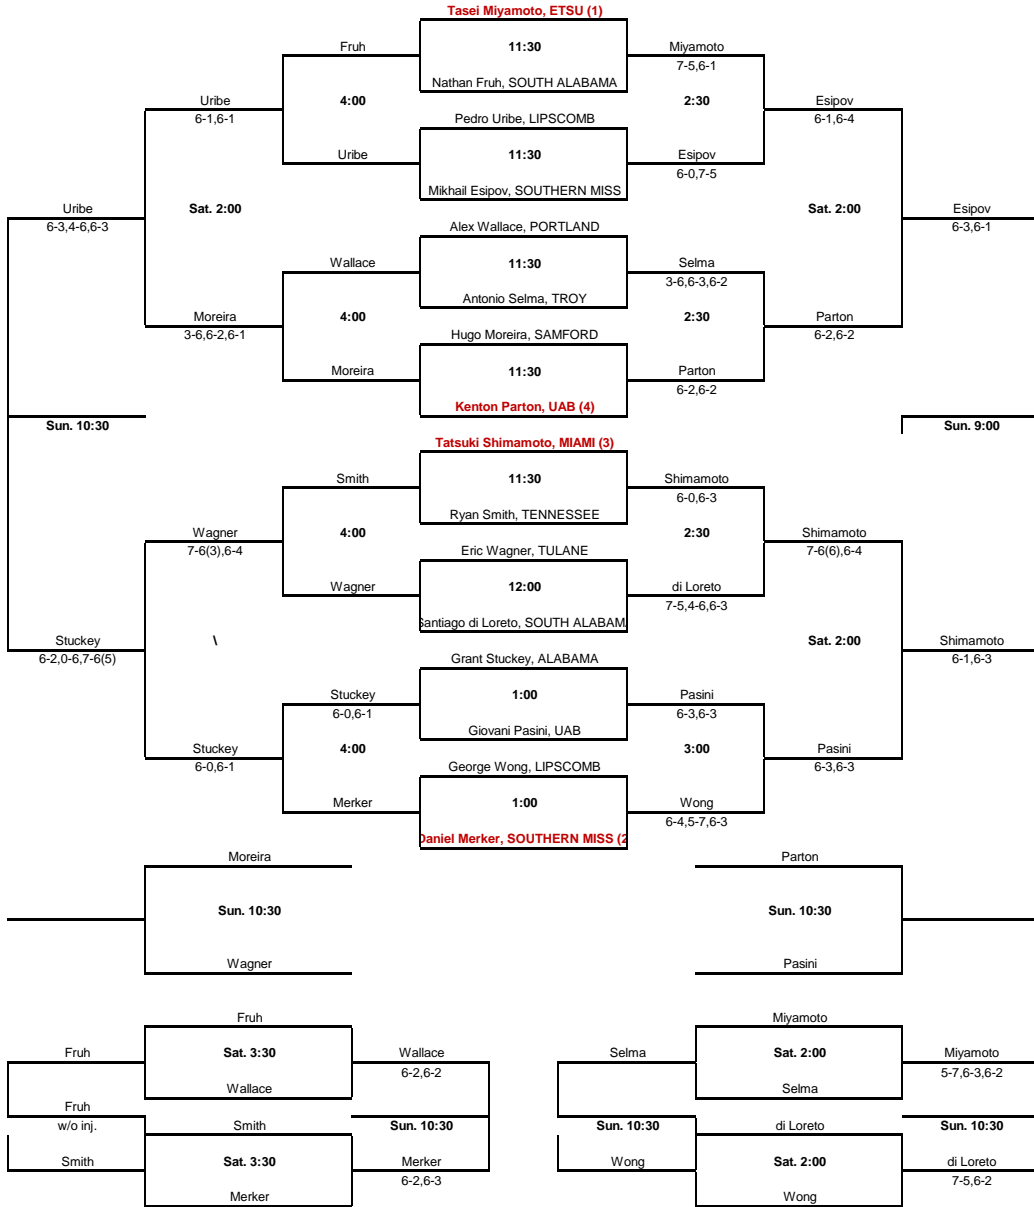

2017 CCB Collegiate Invitational

Crimson Singles Draw

Hosted by The Country Club of Birmingham & The University of Alabama (Nov. 10-12, 2017)

ITA Code: 352684

2017 CCB Collegiate Invitational

White Singles Draw

Hosted by The Country Club of Birmingham & The University of Alabama (Nov. 10-12, 2017)

ITA Code: 352685

2017 CCB Collegiate Invitational

Houndstooth Singles Draw

Hosted by The Country Club of Birmingham & The University of Alabama (Nov. 10-12, 2017)

ITA Code: 352886

2017 CCB Collegiate Invitational

Crimson Doubles Draw

Hosted by The Country Club of Birmingham & The University of Alabama (Nov. 10-12, 2017)

ITA Code: 352687

2017 CCB Collegiate Invitational