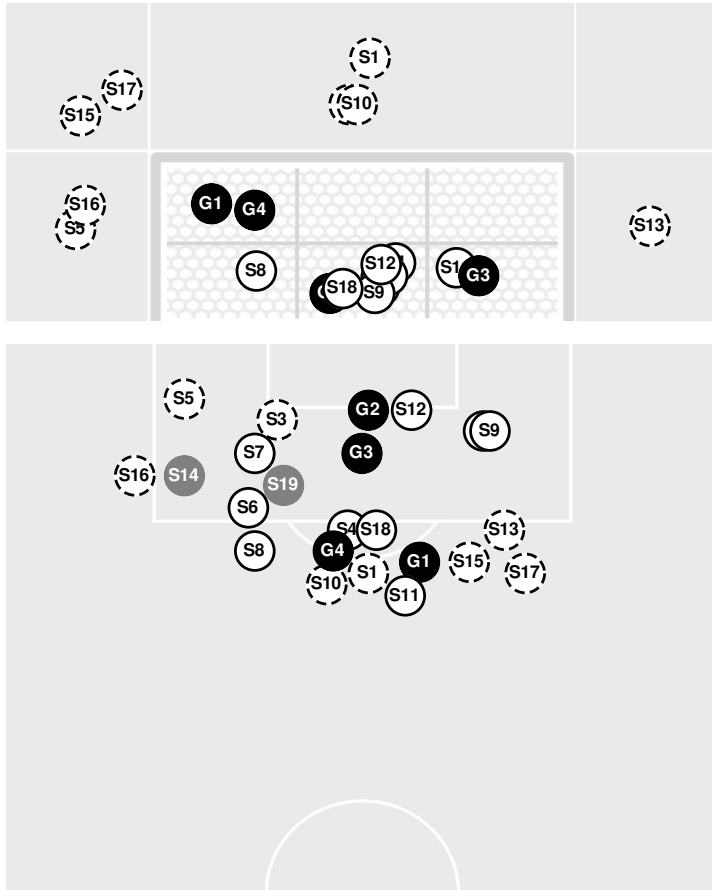

ETSU 0, LIBERTY 1

- 84:15 Flames substitution: Salazar, Alexis for Herman, Bridie.
- 84:15 Flames substitution: Mason, Taylor for Arostegui, Haleigh.
- 84:51 Flames substitution: Myers, Briana for Holland, Saydie.
- 85:50 Flames substitution: Landry, Lauren for Burkett, McKinley.
- 87:03 Shot by Flames Spade, Grace BLOCKED.
- 88:30 GOAL by Flames Spade, Grace, goal number 1 for season.

ETSU 0, LIBERTY 2

- 88:56 Flames substitution: Goodman, Ava for Spade, Grace.
- 90:00 End of period [90:00].

ETSU 0, LIBERTY 2

ETSU vs Liberty

8/21/2022 Osborne Stadium, Lynchburg
2022-23 Women's Soccer

Officials: Kevin Uitto, Aaron Gallagher, Kaleb Shelton

Shots by Half Intervals

Flames
Buccaneers (Bucs)

	1st Half	2nd Half
Flames	12	11
Buccaneers (Bucs)	6	2

Shot Chart

FLAMES

BUCCANEERS (BUCS)

S Shot Off Target
 S Shot On Target
 S Blocked
 G Goal / Own Goal

Shot Summary