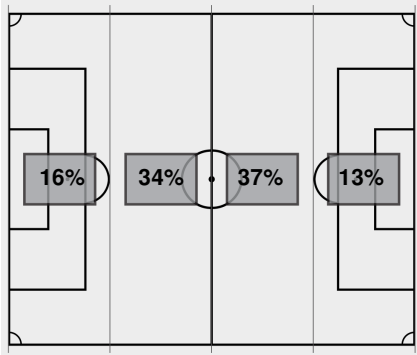

Official Soccer Box Score - First Half

Wofford vs ETSU

9/25/2022 Summers-Taylor Stadium, Johnson City
2022-23 Women's Soccer

Match Time: 2:00 PM

Match Duration: 01:54

Attendance: 197

Officials: Todd Ankinson, Patrick Lama, Colin Ashley

Attacking Direction →

7	TOTAL SHOTS	4
2	SHOTS ON TARGET	3
3	SAVES	2
0	CORNERS	1
0	OFFSIDES	1
0	YELLOW CARDS	0
0	RED CARDS	0
43%	POSSESSION TOTAL	57%