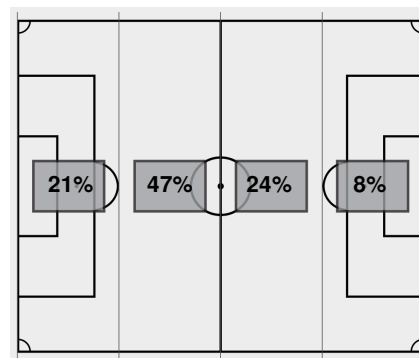

Wofford vs ETSU

9/25/2022 Summers-Taylor Stadium, Johnson City
2022-23 Women's Soccer

Match Time: 2:00 PM

Match Duration: 01:54

Attendance: 197

Officials: Todd Ankinson, Patrick Lama, Colin Ashley

Attacking Direction →

10	TOTAL SHOTS	10
4	SHOTS ON TARGET	6
6	SAVES	3
1	CORNERS	5
0	OFFSIDES	2
1	YELLOW CARDS	0
0	RED CARDS	0
43%	POSSESSION TOTAL	57%

← Attacking Direction

Official's signature

**Wofford vs ETSU**9/25/2022 Summers-Taylor Stadium, Johnson City
2022-23 Women's Soccer**Officials:** Todd Ankinson, Patrick Lama, Colin Ashley**Wofford Starters:**