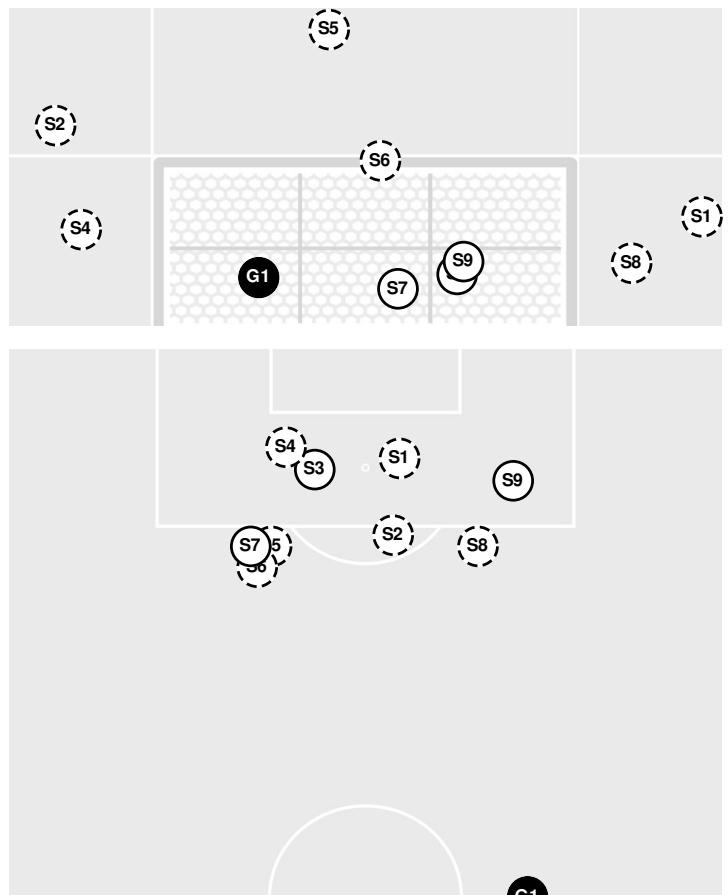

	1st Half	2nd Half
Buccaneers (Bucs)	4	6
Terriers	7	3

Shot Chart

BUCCANEERS (BUCS)

TERRIERS

S Shot Off Target
 S Shot On Target
 S Blocked
 G Goal / Own Goal

Shot Summary

BUCCANEERS (BUCS)

No	Time	Player	Description
S1	5'	20, Madi Hook	Saved
S2	6'	14, Emma Arnold	Saved
S3	26'	8, Nele Bauer	Saved
S4	40'	2, Sinxolo Cesane	
S5	54'	8, Nele Bauer	Saved
S6	72'	23, Kyra Ranvek	
S7	80'	3, Lindsey Cook	Saved
S8	81'	17, Selena Wimbish	Saved
S9	87'	18, Grace Eatz	Blocked
S10	88'	7, Sydney Somogyi	