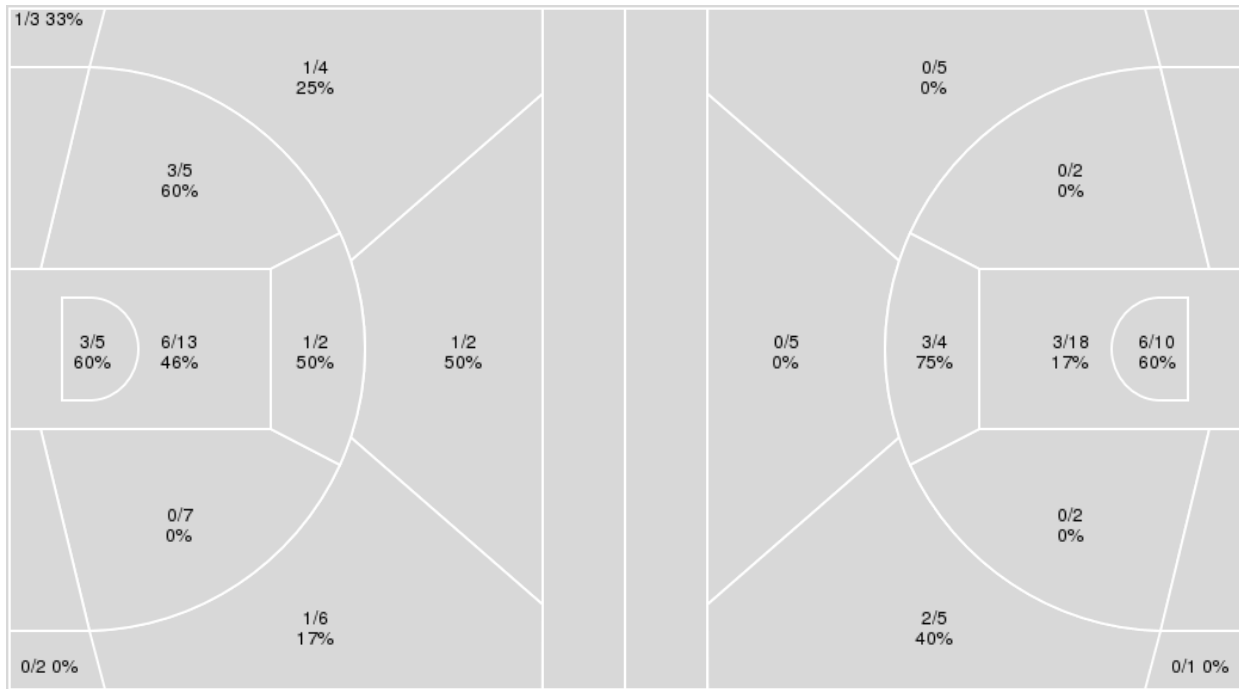

UNC Greensboro at ETSU

01/24/21 Brooks Gym, Johnson City
2020-21 Women's Basketball

Officials: Terri Tubbs, Brandon Marion, Courtney Robinson

{ Players => 1, 2, 3, 5, 10, 13, 14, 20, 21, 23, 24, 34, 44; } FG Types => All; Results => All;

{ Players => 00, 1, 5, 10, 11, 12, 14, 15, 20, 21, 22, 24, 33, 45; } FG Types => All; Results => All;

ETSU

UNC Greensboro

ETSU	M/A	%
Field Goals	17/49	35
2 Points	13/32	41
3 Points	4/17	24
Free Throws	20/24	83

UNC Greensboro	M/A	%
Field Goals	14/52	27
2 Points	12/36	33
3 Points	2/16	12
Free Throws	18/25	72