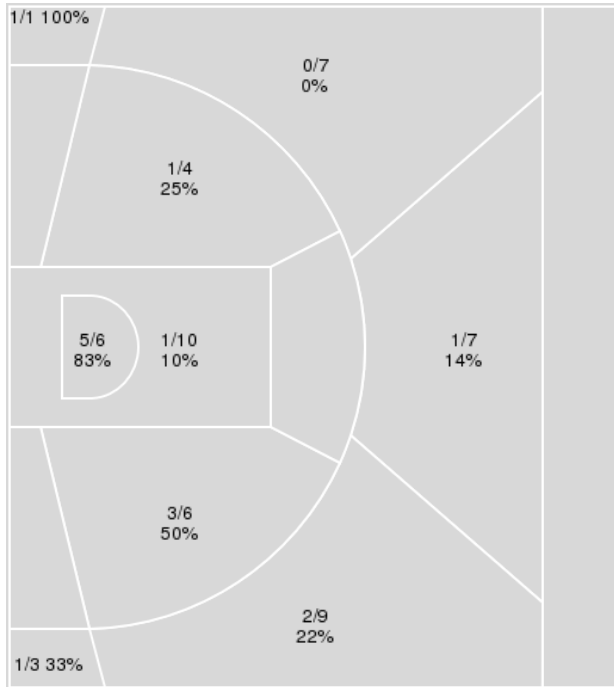

UNC Greensboro at ETSU

01/22/21 Brooks Gym, Johnson City
2020-21 Women's Basketball

Officials: Joshua Hall, Kristie Weed, Michael Johnson

{ Players => 1, 2, 3, 5, 10, 13, 14, 20, 21, 23, 24, 34, 44; } FG Types => All; Results => All;

{ Players => 00, 1, 5, 10, 11, 12, 14, 15, 20, 21, 22, 24, 33, 45; } FG Types => All; Results => All;

ETSU

UNC Greensboro

ETSU	M/A	%
Field Goals	15/53	28
2 Points	10/26	38
3 Points	5/27	19
Free Throws	18/26	69

UNC Greensboro	M/A	%
Field Goals	15/38	39
2 Points	7/19	37
3 Points	8/19	42
Free Throws	18/21	86