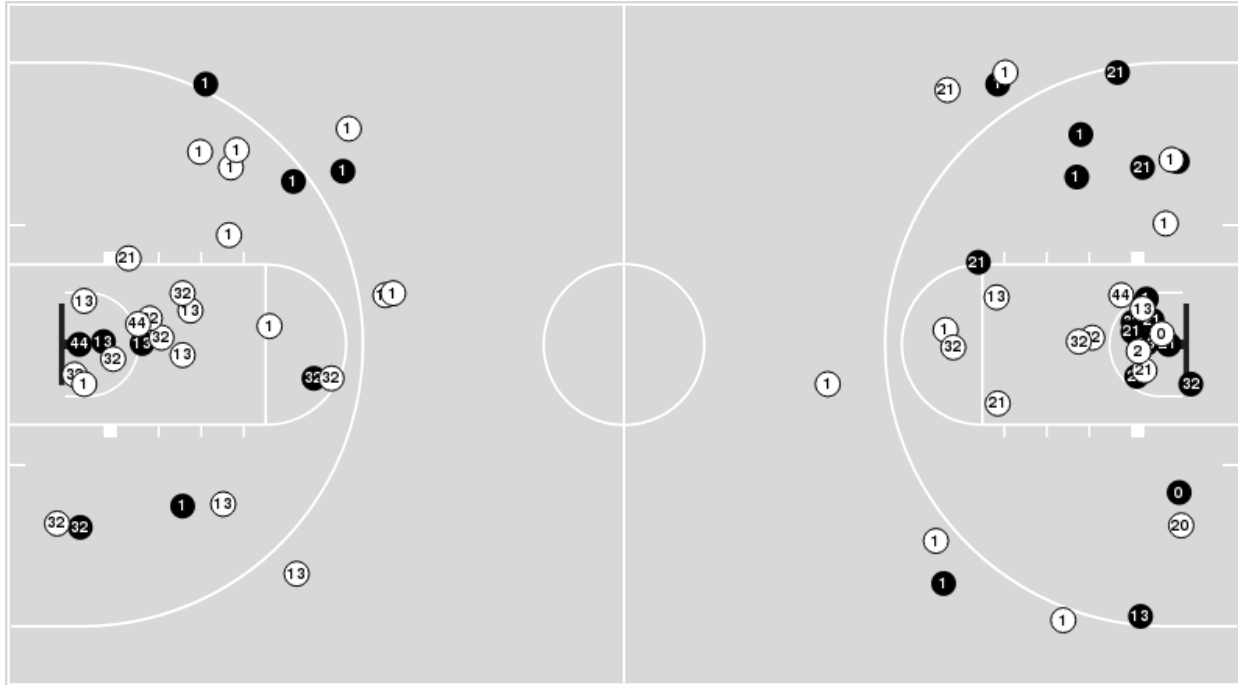

Mercer at ETSU

02/27/21 Brooks Gym, Johnson City
2020-21 Women's Basketball

Officials: Rob Feasler, Tim Bryant, Danielle Jackson

Players => AllFG Types=>AllResults=>All

Mercer

All Field Goals

Blow Up Chart

● Made ○ Missed N - Player Number