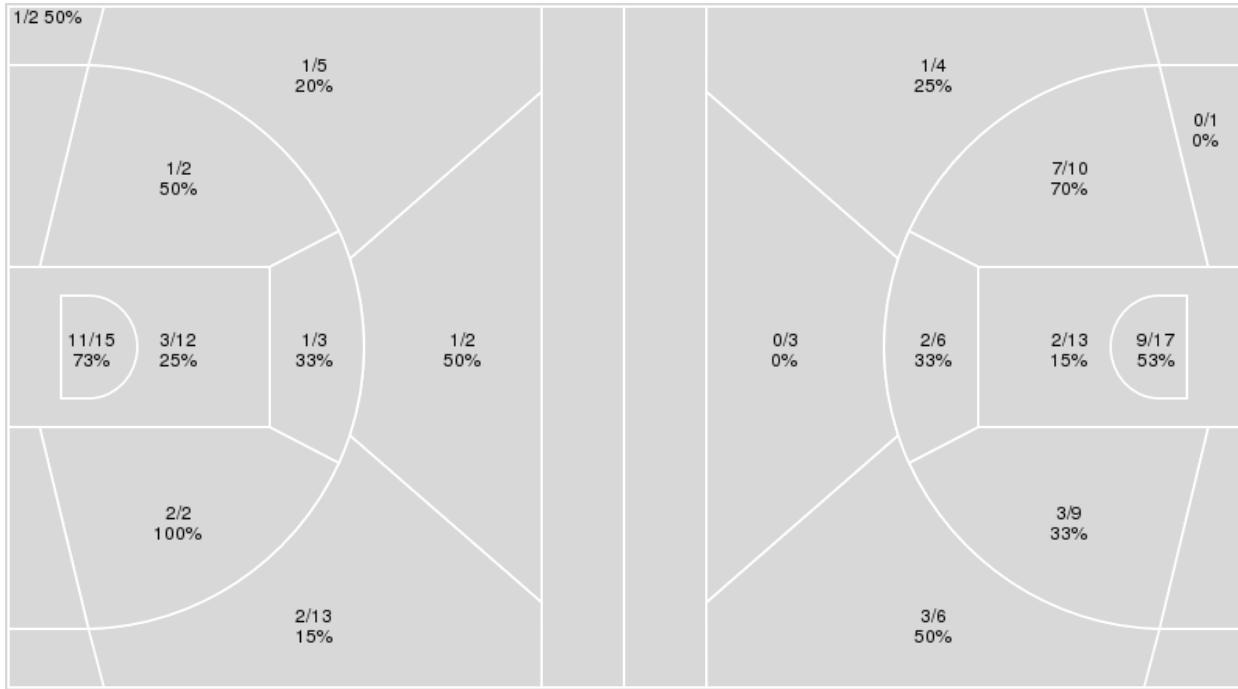

Mercer at ETSU

02/27/21 Brooks Gym, Johnson City
2020-21 Women's Basketball

Officials: Rob Feasler, Tim Bryant, Danielle Jackson

{ Players => 1, 2, 3, 5, 10, 13, 14, 20, 21, 23, 24, 34, 44; } FG Types => { Players => All; } FG Types => All; Results => All;
All; Results => All;

ETSU

Mercer

ETSU	M/A	%
Field Goals	23/56	41
2 Points	18/34	53
3 Points	5/22	23
Free Throws	22/30	73

Mercer	M/A	%
Field Goals	27/69	39
2 Points	23/56	41
3 Points	4/13	31
Free Throws	18/24	75