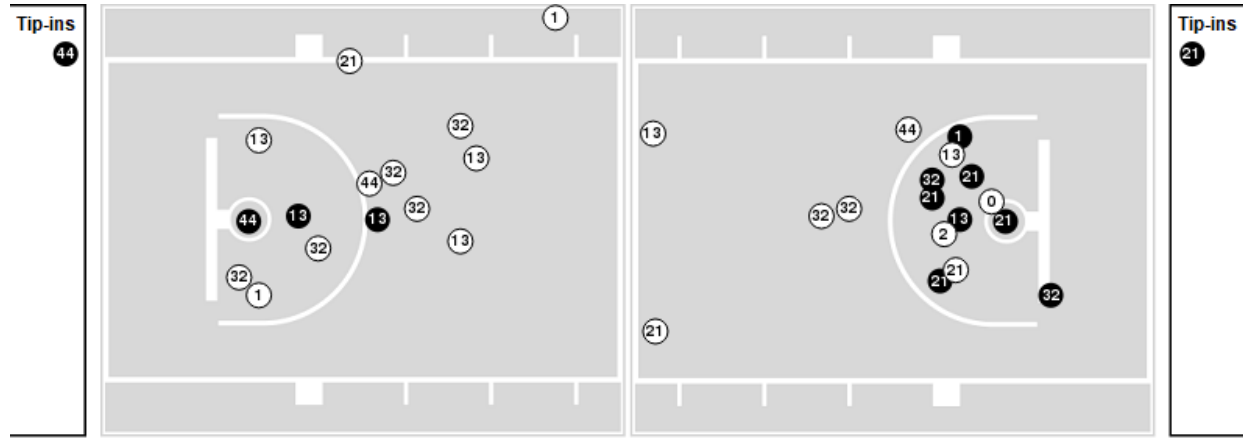

Mercer at ETSU

02/27/21 Brooks Gym, Johnson City
2020-21 Women's Basketball

Officials: Rob Feasler, Tim Bryant, Danielle Jackson

Players => AllFG Types=>AllResults=>All

Mercer

All Field Goals

Blow Up Chart

● Made ○ Missed N - Player Number